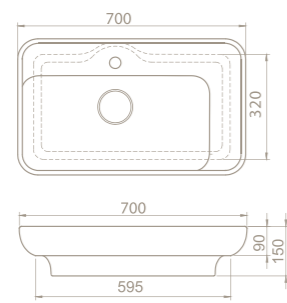

cerastyle.com