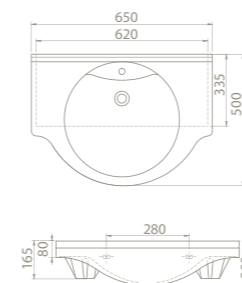

PRODUCTS

105x50 cm

VB047B02U00
066700-u
Basin, Nil

Features

Installation
Vanity / Wall hang Basin
please remove "-U"
to cancel the faucet hole

95x50 cm

VB047O82U00
066600-u
Basin, Nil

Installation
Vanity / Wall hang Basin
please remove "-U"
to cancel the faucet hole

85x50 cm

VB047N72U00
066500-u
Basin, Nil

Installation
Vanity / Wall hang Basin
please remove "-U"
to cancel the faucet hole

75x50 cm

VB047L42U00
066400-u
Basin, Nil

Installation
Vanity / Wall hang Basin
please remove "-U"
to cancel the faucet hole

65x50 cm

VB047J72U00
066100-u
Basin, Nil

Features

Installation
Vanity / Wall hang Basin
please remove "-U"
to cancel the faucet hole

55x47 cm

VB047G92U00
066000-u
Basin, Nil

Installation
Vanity / Wall hang Basin
please remove "-U"
to cancel the faucet hole

45x43 cm

VB047E32U00
066200-u
Basin, Nil

Installation
Vanity / Wall hang Basin
please remove "-U"
to cancel the faucet hole

	101x33	91x33	81,4x33	71x33
	23	21	20	18
	22x106x53	22x98x54	22x87x53	21x77x55
	40"HC Cont. : 22 110x110x246	40"HC Cont. : 22 100x120x250	40"HC Cont. : 22 93x110x248	40"HC Cont. : 26 83x120x252
	Truck : 22 110x110x246	Truck : 22 100x120x250	Truck : 22 93x110x248	Truck : 26 83x120x252

	61,5x33	51,5x33	41,5x30
	16	13	11
	22x66x53	22x57x51	21x47x47
	40"HC Cont. : 34 110x110x248	40"HC Cont. : 44 114x114x240	40"HC Cont. : 60 114x114x249
	Truck : 34 110x110x248	Truck : 44 114x114x240	Truck : 60 114x114x249