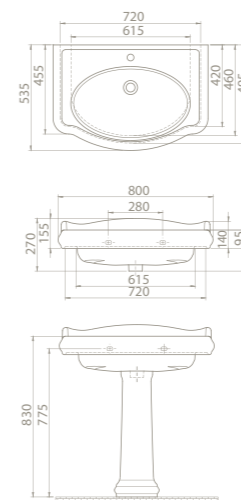

1837 is the year Victorian age started...

1837 is the year Victorian age started... This age carries an air of baroque architecture. 1837 Set was designed as a special concept enriched by English style baroque washbasins and country armature for those who cherish a classic style. You will enjoy a unique experience.

Washbasins of 1837 Set are compatible with both furniture and column feet. There are also 100 cm, 80 cm and 60 cm options in this set.

100x54 cm

VB028A62U00
030400-u
Basin, 1837

Features

Installation
Vanity / Wall hang Basin
please remove "-U"
to cancel the faucet hole

80x54 cm

VB028M62U00
030300-u
Basin, 1837

Installation
Vanity / Wall hang Basin
please remove "-U"
to cancel the faucet hole

60x54 cm

VB028I32U00
030200-u
Basin, 1837

Installation
Vanity / Wall hang Basin
please remove "-U"
to cancel the faucet hole

Pedestal

PD028100000
006100
Basin, 1837

	90x49,5	71x49,5	51x49,5	
	29	25	19	10
	31x101x58	29x82x58	30x61x58	20x70x27
	40"HC Cont. : 16 100x120x244	40"HC Cont. : 16 85x110x246	40"HC Cont. : 24 100x120x246	40"HC Cont. : 63 110x110x122
	Truck : 16 100x120x244	Truck : 16 85x110x246	Truck : 24 100x120x246	Truck : 63 110x110x122