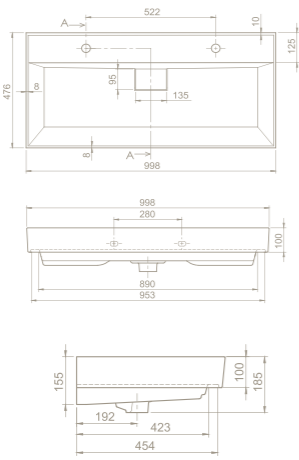

100x48 cm

VB012A32D00
037600-u
Basin, Sharp

Ceramic Cap
Installation
Vanity / Wall hang Basin
please remove "-U"
to cancel the faucet hole

1. **Colours**
2. **VB012A32D04**
     037600-97
   - **VB012A32D07**
     037608-97
   - **VB012A32D05**
     037607-97
   - **VB012A32D13**
     03760A-97

	95x45	95x45	95x45	75x45
	29	29	29	22
	20x102x52	20x102x52	21x102x53	20x81x52
	40"HC Cont. : 22 103x103x242	40"HC Cont. : 22 103x103x246	40"HC Cont. : 22 103x103x246	40"HC Cont. : 26 83x120x241
	Truck : 22 103x103x262	Truck : 22 103x103x267	Truck : 22 103x103x267	Truck : 26 83x120x261