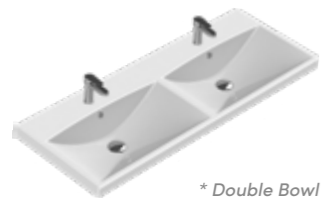

PRODUCTS

120x45 cm

VB032B52T00
032500-u
Basin, Elite

Features

Installation
Vanity / Wall hang Basin

please remove "-U"
to cancel the faucet hole

Colours

- **VB032B52T04**
  032500-97
  white matte
- **VB032B52T07**
  032508-97
  cappuccino matte
- **VB032B52T05**
  032507-97
  black matte
- **VB032B52T13**
  03250A-97
  gray matte