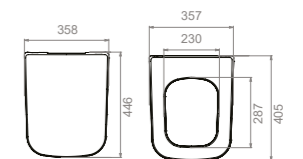

SC00301S50002931

Features

- Duroplast
- Easy Take Off
- Hinges Stainless Steel