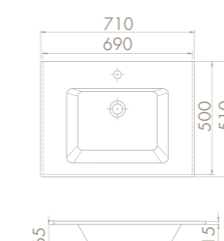

78,5x49,5	68,5x49,5	58x49,5
	12	11	11
	19x85x56	19x75x55	19x65x56
	40"HC Cont. : 24 83x120x238	40"HC Cont. : 32 110x110x235	40"HC Cont. : 40 105x120x236
	Truck : 24 83x120x238	Truck : 32 110x110x235	Truck : 40 105x120x236