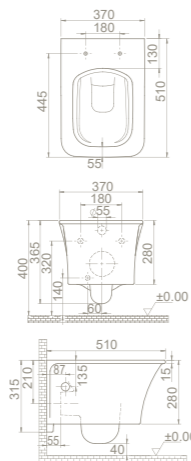

Cold water connection
HC00106PC00
018900 - S

Cold / Hot Water connection
HC00106PH00
018900 - D

- Rimless Sytstem
- Bidet *Integrated*
- Installation *Hidden Fixation*
- Flushing **4 - 6 L**
- Shape **Square**
- Fixing **included**

HC00106PC04 / HC00106PH04
018900-S-97 / 018900-D-97

HC00106PC07 / HC00106PH07
018908-S-97 / 018908-D-97

HC00106PC05 / HC00106PH05
018907-S-97 / 018907-D-97

HC00106PC13 / HC00106PH13
01890A-S-97 / 01890A-D-97

22
39x54x40
40"HC Cont. : 25
93x114x246
Truck : 31
114x114x249

ibiza, Slim, Quick Release, Soft Close, Seat Cover

SC00101S50002931