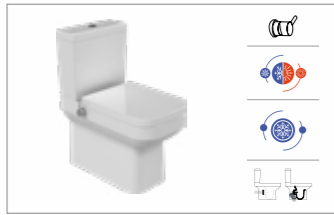

Close Couple WC Toilets

Rimless Wall Hang Toilet

Bidet

60x48cm

60x30cm

With Integrated Bidet Faucet
Close Couple BTW Toilet

With Integrated Bidet Faucet
Close Couple WC Toilet

Half Pedestal