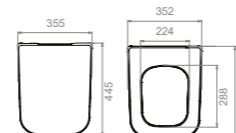

Features

- Easy Take Off
- PP
- Hinges Plastic Sliding