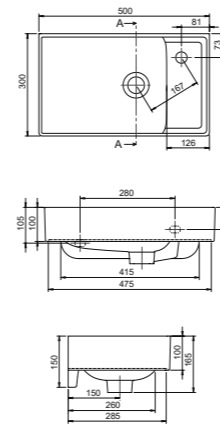

46,5x28	36,5x28	46,5x23
	10	8	8
	18x51x32	17x41x32	17x51x26
	40"HC Cont. : 84 110x110x235	40"HC Cont. : 84 100x100x235	40"HC Cont. : 100 110x110x248
	Truck : 84 110x110x245	Truck : 84 100x100x235	Truck : 100 110x110x248