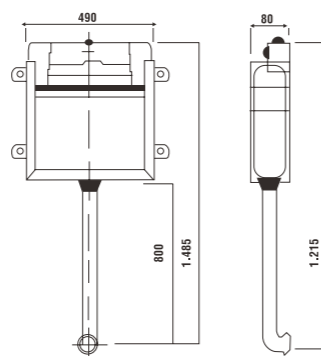

PRODUCT DIMENSIONS