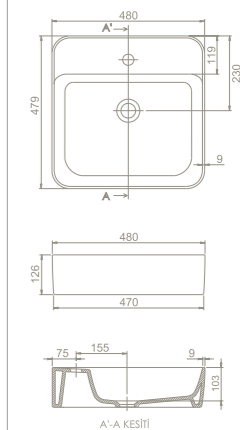

1. **Colours**
2. VB017M42U04 078800-u-97 white matte
   - VB017M42U07 078808-u-97 cappuccino matte
   - VB017M42U05 078807-u-97 black matte
   - VB017M42U13 07880A-u-97 gray matte

60x42 cm

VB017H72U00
079200-u
Basin, Hera

Features
Fixing *Not included*
Bowl *Center*
Installation *Vanity Wall Hang*
please remove “-U”
to cancel the faucet hole

1. **Colours**
2. VB017H72U04 079200-u-97
   - VB017H72U07 079208-u-97
   - VB017H72U05 079207-u-97
   - VB017H72U13 07920A-u-97

60x38 cm

OC017T61W00
078400
Basin, Hera

Installation
Over Counter Basin

1. **Colours**
2. OC017T61W04 078400-97
   - OC017T61W07 078408-97
   - OC017T61W05 078407-97
   - OC017T61W13 07840A-97

60x42 cm

OC017H71U00
078600-u
Basin, Hera

Installation
Over Counter Basin
please remove “-U”
to cancel the faucet hole

1. **Colours**
2. OC017H71U04 078600-u-97
   - OC017H71U07 078608-u-97
   - OC017H71U05 078607-u-97
   - OC017H71U13 07860A-u-97

48x48 cm

OC017F01U00
078300-u
Basin, Hera

Installation
Over Counter Basin
please remove “-U”
to cancel the faucet hole

1. **Colours**
2. OC017F01U04 078300-u-97
   - OC017F01U07 078308-u-97
   - OC017F01U05 078307-u-97
   - OC017F01U13 07830A-u-97

	76,5x46	55x39			
	14	15	11	13	11
	44x62x15	45x62x17	40x62x15	44x62x15	50x50x15
	40"HC Cont. : 26 108x108x247	40"HC Cont. : 60 114x114x242	40"HC Cont. : 64 103x103x235	40"HC Cont. : 64 103x103x247	40"HC Cont. : 76 114x114x250
	Truck : 26 108x108x247	Truck : 60 114x114x242	Truck : 64 103x103x235	Truck : 64 103x103x247	Truck : 76 114x114x250