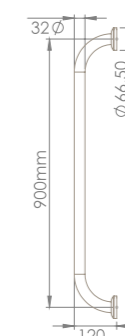

Hinged Grab Bar With Roll Holder
AD05806081100001