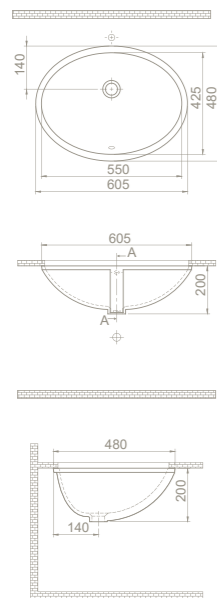

PRODUCTS

55x43 cm

UB058G42W00
070100
Under Counter Basin

Features

Installation
Under Counter Basin

48x39 cm

UB058E92W00
070200
Under Counter Basin

Installation
Under Counter Basin

42x34 cm

UB058D82W00
070000
Under Counter Basin

Installation
Under Counter Basin

35x30 cm

UB058C92W00
070500
Under Counter Basin

Installation
Under Counter Basin

55x40 cm

UB058G32W00
070400
Under Counter Basin, City

Features

Installation
Under Counter Basin

Ø 38 cm

UB065D22W00
070600
Under Counter Basin, Suit

Installation
Under Counter Basin
Wall Hang Basin/Half Pedestal
depth: 14,6 cm

11	8	6	4
43x49x7	45x53x7	43x49x7	36x40x11
40"HC Cont. : 96 100x120x185	40"HC Cont. : 96 92x107x190	40"HC Cont. : 96 88x100x190	40"HC Cont. : 96 81x110x195
Truck : 96 100x120x185	Truck : 96 92x107x190	Truck : 96 88x100x190	Truck : 96 81x110x195

9	9
43x56x9	45x45x24
40"HC Cont. : 80 100x100x195	40"HC Cont. : 60 114x114x250
Truck : 80 100x100x195	Truck : 60 114x114x250