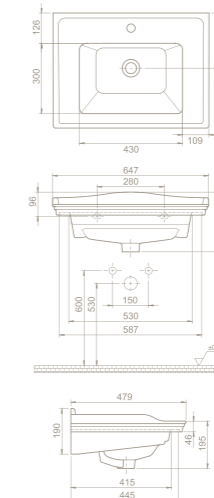

100x48 cm

VB008A32U00
036500-u
Basin, Kapadokya

Features

Installation
Vanity / Wall hang Basin
please remove "-U"
to cancel the faucet hole

Colours

- **VB008A32U04**
  036500-97
  white matte
- **VB008A32U07**
  036508-97
  cappuccino matte
- **VB008A32U05**
  036507-97
  black matte
- **VB008A32U13**
  03650A-97
  gray matte

80x48 cm

VB008M42U00
036300-u
Basin, Kapadokya

Installation
Vanity / Wall hang Basin
please remove "-U"
to cancel the faucet hole

- **VB008M42U04**
  036300-97
- **VB008M42U07**
  036308-97
- **VB008M42U05**
  036307-97
- **VB008M42U13**
  03630A-97

65x48 cm

VB008J62U00
036100-u
Basin, Kapadokya

Installation
Vanity / Wall hang Basin
please remove "-U"
to cancel the faucet hole

- **VB008J62U04**
  036100-97
- **VB008J62U07**
  036108-97
- **VB008J62U05**
  036107-97
- **VB008J62U13**
  03610A-97

	92x44,3	77x44,3	58x44,3
	21	19	16
	28x102x52	28x81x56	26x65x52
	40"HC Cont. : 18 100x110x249	40"HC Cont. : 18 83x110x247	40"HC Cont. : 24 100x120x248
	Truck : 18 100x110x249	Truck : 18 83x110x247	Truck : 24 100x120x248