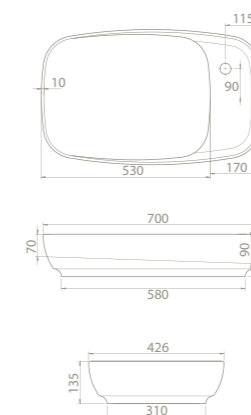

Hidden Basin Siphon

BD05802060114331
Nova

PP
68 mm
Fixed Head
Without Overflow Hole
Hidden Drain