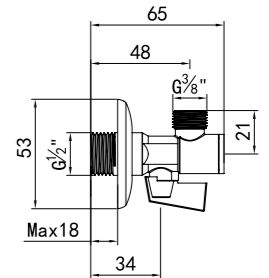

3/8" Filter Angle Valve

AV05805020121121
9TA0031000

Quantity in box 150

- corrosion resistant of chrome-nikel coated
- easy cleaning filter
- spherical valve
- inside rosette