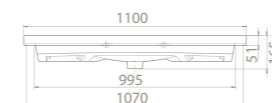

plus

As the name suggests, the Plus Set gives a different and superior look to the bathrooms.

With the serenity it exudes, the pleasure of bathing turns into a ritual. The set has a fluid internal tank design. Besides being easy to use, it gives a much sought option for those who want to add a little distinct feeling to the space. The front edge which is shaped as a bow allows it to be accompanied with a bow shaped furniture.

The set was designed for those who would like to try non-classical washbasin alternatives, looking for an extraordinary form and use. The Plus Set is also one of the most convenient washbasin solutions for those who have a more select design understanding, favoring fluid forms.

110x51 cm

VB026B22U00
090300-u
Basin, Plus

Features

Installation
Vanity / Wall hang Basin
please remove "-U"
to cancel the faucet hole

Colours

- **VB026B22U04**
  090300-97
  white matte
- **VB026B22U07**
  090308-97
  cappuccino matte
- **VB026B22U05**
  090307-97
  black matte
- **VB026B22U13**
  09030A-97
  gray matte

90x51 cm

VB026O02U00
090100-u
Basin, Plus

Features

Installation
Vanity / Wall hang Basin
please remove "-U"
to cancel the faucet hole

- **VB026O02U04**
  090100-97
- **VB026O02U07**
  090108-97
- **VB026O02U05**
  090107-97
- **VB026O02U13**
  09010A-97

	46x107	46x85
	27	22
	18x112x54	19x91x54
	40"HC Cont. : 24 110x110x248	40"HC Cont. : 26 93x110x249
	Truck : 24 110x110x248	Truck : 26 93x110x249