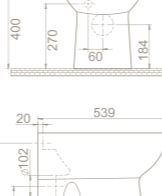

PRODUCTS

P-Type Without Bidet
WC01817PN00
028300-pw

P-Type With Bidet
WC01817PB00
028300-p

Cistern, Ova
CS010010100
009300

S-Type Without Bidet
WC01817SN00
028300-w

S-Type With Bidet
WC01817SB00
028300

HC01805PN00
018400-w

HC01805PB00
018400

BW018092U00
015200

BC01803FN00
029100-w

BC01803FB00
029100

YB018082U00
005400

VB018A32U00
082600-u
Basin, Lila

VB018M22U00
082400-u
Basin, Lila

SC01802P10002831

Features

- PP
- Easy Take Off
- Plastic Hinges

160000 000 31

160000 000 28

IM01801020120022

Features

- 3/8" Brass Connection
- Delayed Fill Valve
- Water pressure range:
  0,3-10 bar
- Certifications
  UPC

Installation **Easy Fixation**
Flushing **3 - 4,5 L**
Fixing **included**

Features

33

37x86x42

40"HC Cont. : 15
85x110x247

Truck : 15
85x110x247

Standard System
Installation **Easy Fixation**
Flushing **4 - 6 L**
Fixing **Not included**

14

39x54x37

40"HC Cont. : 25
93x114x246

Truck : 31
114x114x234

Bidet Top Hole
Installation **Easy Fixation**
Fixing **Not included**

17

39x54x37

40"HC Cont. : 36
114x114x233

Truck : 36
114x114x233

Standard System
Bidet **Without / With**
Installation **Easy Fixation**
Flushing **4 - 6 L**
Fixing **included**
*please remove "-W" for
bidet hole*

24

38x56x42

40"HC Cont. : 20
114x114x256

Truck : 20
114x114x256

Features

21

37x56x44

40"HC Cont. : 30
114x114x231

Truck : 30
114x114x231

Fixing **Not included**
Bowl **Center**
Installation **Vanity/Wall Hang**
*please remove "-U"
to cancel the faucet hole*

96x33,5

25

19x102x51

40"HC Cont. : 24
103x103x240

Truck : 24
103x103x256

Fixing **Not included**
Bowl **Center**
Installation **Vanity/Wall Hang**
*please remove "-U"
to cancel the faucet hole*

75x33,5

19

19x82x49

40"HC Cont. : 28
83x120x246

Truck : 30
83x120x246