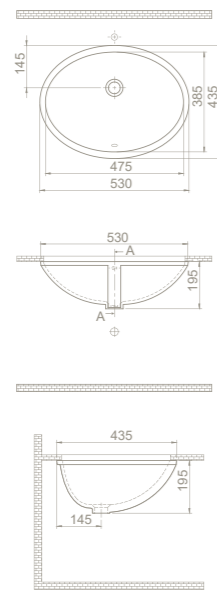

PRODUCTS

55x43 cm

UB058G42W00
070100
Under Counter Basin

Features

Installation
Under Counter Basin

48x39 cm

UB058E92W00
070200
Under Counter Basin

Installation
Under Counter Basin

42x34 cm

UB058D82W00
070000
Under Counter Basin

Installation
Under Counter Basin

35x30 cm

UB058C92W00
070500
Under Counter Basin

Installation
Under Counter Basin

55x40 cm

UB058G32W00
070400
Under Counter Basin, City

Features

Installation
Under Counter Basin

Ø 38 cm

UB065D22W00
070600
Under Counter Basin, Suit

Installation
Under Counter Basin
Wall Hang Basin/Half Pedestal
depth: 14,6 cm

11	8	6	4
43x49x7	45x53x7	43x49x7	36x40x11
40"HC Cont. : 96 100x120x185	40"HC Cont. : 96 92x107x190	40"HC Cont. : 96 88x100x190	40"HC Cont. : 96 81x110x195
Truck : 96 100x120x185	Truck : 96 92x107x190	Truck : 96 88x100x190	Truck : 96 81x110x195

9	9
43x56x9	45x45x24
40"HC Cont. : 80 100x100x195	40"HC Cont. : 60 114x114x250
Truck : 80 100x100x195	Truck : 60 114x114x250