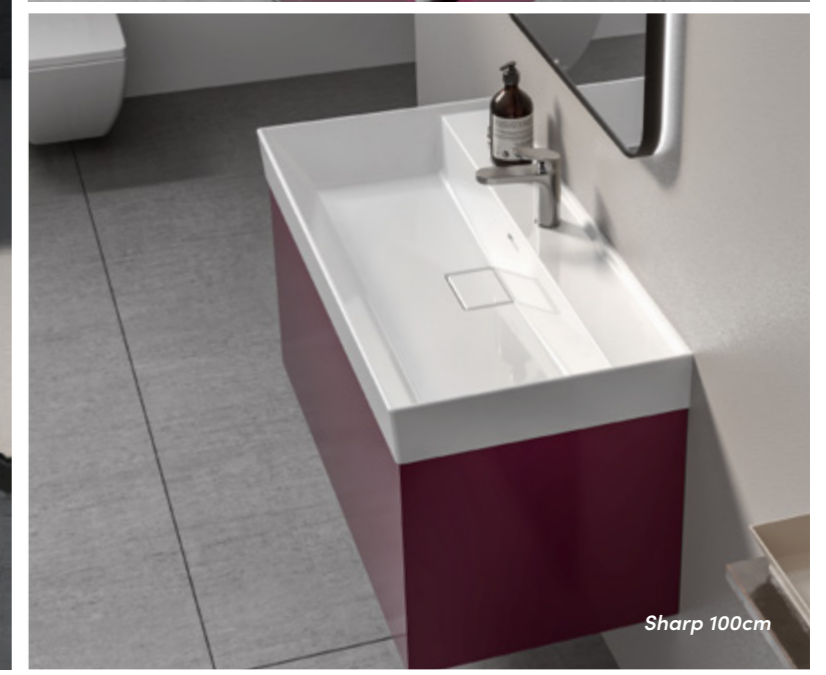

Sharp 100cm

Sharp 100cm