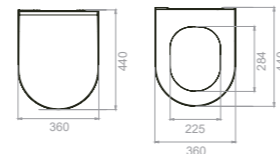

SC00501S50022931

Features

- Duroplast
- Easy Take Off
- Hinges **Stainless Steel**