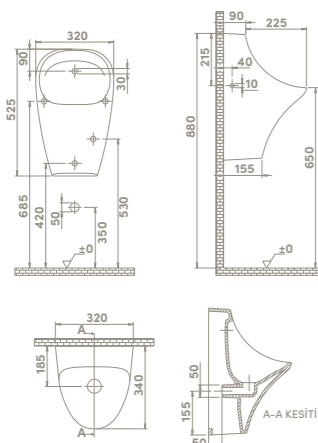

12	10	7
	33x53x36	20x73x20	26x32x31
	40°HC Cont. : 22 100x110x236	40°HC Cont. : 99 114x114x254	40°HC Cont. : 120 114x114x231
	Truck : 36 100x110x236	Truck : 99 114x114x254	Truck : 120 114x114x231