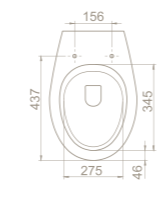

PRODUCTS

P-Type Without Bidet
WC01817PN00
028300-pw

P-Type With Bidet
WC01817PB00
028300-p

Cistern, Ova
CS010010100
009300

S-Type Without Bidet
WC01817SN00
028300-w

S-Type With Bidet
WC01817SB00
028300

HC01805PN00
018400-w

HC01805PB00
018400

BW018092U00
015200

BC01803FN00
029100-w

BC01803FB00
029100

YB018082U00
005400

VB018A32U00
082600-u
Basin, Lila

VB018M22U00
082400-u
Basin, Lila

SC01802P10002831

Features

- PP
- Easy Take Off
- Plastic Hinges

160000 000 31

160000 000 28

IM01801020120022

Features

- 3/8" Brass Connection
- Delayed Fill Valve
- Water pressure range:
  0,3-10 bar
- Certifications
  UPC

Installation **Easy Fixation**
Flushing **3 - 4,5 L**
Fixing **included**

Features

33

37x86x42

40"HC Cont. : 15
85x110x247

Truck : 15
85x110x247

Standard System
Installation **Easy Fixation**
Flushing **4 - 6 L**
Fixing **Not included**

14

39x54x37

40"HC Cont. : 25
93x114x246

Truck : 31
114x114x234

Bidet Top Hole
Installation **Easy Fixation**
Fixing **Not included**

17

39x54x37

40"HC Cont. : 36
114x114x233

Truck : 36
114x114x233

Standard System
Bidet **Without / With**
Installation **Easy Fixation**
Flushing **4 - 6 L**
Fixing **included**
*please remove "-W" for
bidet hole*

24

38x56x42

40"HC Cont. : 20
114x114x256

Truck : 20
114x114x256

Features

21

37x56x44

40"HC Cont. : 30
114x114x231

Truck : 30
114x114x231

Fixing **Not included**
Bowl **Center**
Installation **Vanity/Wall Hang**
*please remove "-U"
to cancel the faucet hole*

96x33,5

25

19x102x51

40"HC Cont. : 24
103x103x240

Truck : 24
103x103x256

Fixing **Not included**
Bowl **Center**
Installation **Vanity/Wall Hang**
*please remove "-U"
to cancel the faucet hole*

75x33,5

19

19x82x49

40"HC Cont. : 28
83x120x246

Truck : 30
83x120x246