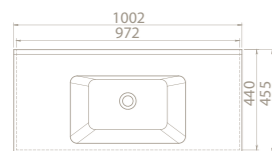

PRODUCTS

100x45 cm

VB048A02U00
067600-u
Basin, Arte

Features

Installation
Vanity / Wall hang Basin

please remove "-U"
to cancel the faucet hole

85x45 cm

VB048N52U00
067500-u
Basin, Arte

Installation
Vanity / Wall hang Basin

please remove "-U"
to cancel the faucet hole

75x45 cm

VB048L22U00
067400-u
Basin, Arte

Installation
Vanity / Wall hang Basin

please remove "-U"
to cancel the faucet hole

65x45 cm

VB048J32U00
067300-u
Basin, Arte

Installation
Vanity / Wall hang Basin

please remove "-U"
to cancel the faucet hole

55x36,5 cm

VB048G12U00
067200-u
Basin, Arte

Features

Installation
Vanity / Wall hang Basin

please remove "-U"
to cancel the faucet hole

	97x43,5	81,5x42,5	72,5x43,5	62x43
	21	19	16	14
	21x103x52	19x88x50	18x77x49	18x67x49
	40°HC Cont. : 24 103x103x242	40°HC Cont. : 28 93x110x252	40°HC Cont. : 40 114x114x244	40°HC Cont. : 46 105x120x256
	Truck : 24 103x103x263	Truck : 28 93x110x252	Truck : 40 114x114x256	Truck : 46 105x120x256

	51,7x35
	11
	18x56x39
	40°HC Cont. : 64 110x110x248
	Truck : 64 110x110x266