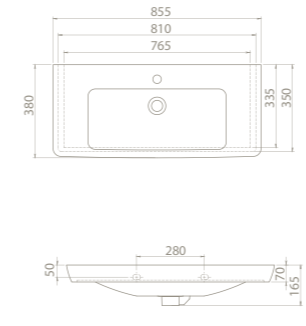

85x38 cm

VB067N42U00
068200-u
Basin, Porto

Features

Installation
Vanity / Wall hang Basin
please remove "-U"
to cancel the faucet hole

Colours

- **VB067N42U04**
  068200-97
  white matte
- **VB067N42U07**
  068208-97
  cappuccino matte
- **VB067N42U05**
  068207-97
  black matte
- **VB067N42U13**
  06820A-97
  gray matte

max	76x33,5	55,5x33,3	46x33,3
kg	21	13	11
	20x88x42	19x66x42	18x57x43
	40"HC Cont. : 32 93x110x243	40"HC Cont. : 54 105x120x242	40"HC Cont. : 64 110x110x247
	Truck : 32 93x110x266	Truck : 54 105x120x266	Truck : 64 110x110x265