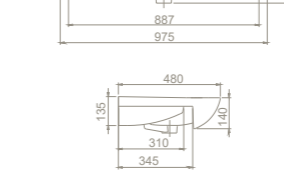

PRODUCTS

P-Type Without Bidet
WC01817PN00
028300-pw

P-Type With Bidet
WC01817PB00
028300-p

Cistern, Ova
CS010010100
009300

S-Type Without Bidet
WC01817SN00
028300-w

S-Type With Bidet
WC01817SB00
028300

HC01805PN00
018400-w

HC01805PB00
018400

BW018092U00
015200

BC01803FN00
029100-w

BC01803FB00
029100

YB018082U00
005400

VB018A32U00
082600-u
Basin, Lila

VB018M22U00
082400-u
Basin, Lila

SC01802P10002831

Features

- PP
- Easy Take Off
- Plastic Hinges

160000 000 31

160000 000 28

IM01801020120022

Features

- 3/8" Brass Connection
- Delayed Fill Valve
- Water pressure range:
  0,3-10 bar
- Certifications
  UPC

Installation **Easy Fixation**
Flushing **3 - 4,5 L**
Fixing **included**

Features

33

37x86x42

40"HC Cont. : 15
85x110x247

Truck : 15
85x110x247

Standard System
Installation **Easy Fixation**
Flushing **4 - 6 L**
Fixing **Not included**

14

39x54x37

40"HC Cont. : 25
93x114x246

Truck : 31
114x114x234

Bidet Top Hole
Installation **Easy Fixation**
Fixing **Not included**

17

39x54x37

40"HC Cont. : 36
114x114x233

Truck : 36
114x114x233

Standard System
Bidet **Without / With**
Installation **Easy Fixation**
Flushing **4 - 6 L**
Fixing **included**
*please remove "-W" for
bidet hole*

24

38x56x42

40"HC Cont. : 20
114x114x256

Truck : 20
114x114x256

Features

21

37x56x44

40"HC Cont. : 30
114x114x231

Truck : 30
114x114x231

Fixing **Not included**
Bowl **Center**
Installation **Vanity/Wall Hang**
*please remove "-U"
to cancel the faucet hole*

96x33,5

25

19x102x51

40"HC Cont. : 24
103x103x240

Truck : 24
103x103x256

Fixing **Not included**
Bowl **Center**
Installation **Vanity/Wall Hang**
*please remove "-U"
to cancel the faucet hole*

75x33,5

19

19x82x49

40"HC Cont. : 28
83x120x246

Truck : 30
83x120x246