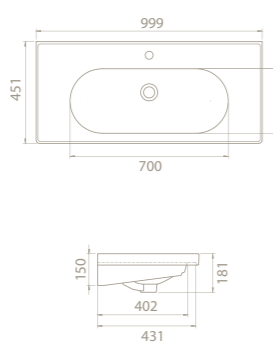

120x45 cm

100x45 cm

80x45 cm

60x45 cm

VB042B52U00
043600-u
Basin, Arya

VB042A02U00
043500-u
Basin, Arya

VB042M22U00
043300-u
Basin, Arya

VB042H82U00
043100-u
Basin, Arya

Features

Installation
Vanity / Wall hang Basin
please remove "-U"
to cancel the faucet hole

Installation
Vanity / Wall hang Basin
please remove "-U"
to cancel the faucet hole

Installation
Vanity / Wall hang Basin
please remove "-U"
to cancel the faucet hole

Installation
Vanity / Wall hang Basin
please remove "-U"
to cancel the faucet hole

Colours

- **VB042B52U04**
  043600-97
  white matte
- **VB042B52U07**
  043608-97
  cappuccino matte
- **VB042B52U05**
  043607-97
  black matte
- **VB042B52U13**
  04360A-97
  gray matte

- **VB042A02U04**
  043500-97
- **VB042A02U07**
  043508-97
- **VB042A02U05**
  043507-97
- **VB042A02U13**
  04350A-97

- **VB042M22U04**
  043300-97
- **VB042M22U07**
  043308-97
- **VB042M22U05**
  043307-97
- **VB042M22U13**
  04330A-97

- **VB042H82U04**
  043100-97
- **VB042H82U07**
  043108-97
- **VB042H82U05**
  043109-97
- **VB042H82U13**
  043109-97

	116x42	95x42,5	75x42,5	55,5x42,5
	28	25	20	15
	20x122x48	19x102x49	20x82x49	20x62x49
	40"HC Cont. : 24 120x120x252	40"HC Cont. : 24 103x103x252	40"HC Cont. : 28 83x120x249	40"HC Cont. : 48 100x120x251
	Truck : 24 120x120x252	Truck : 24 103x103x252	Truck : 28 83x120x249	Truck : 48 100x120x251