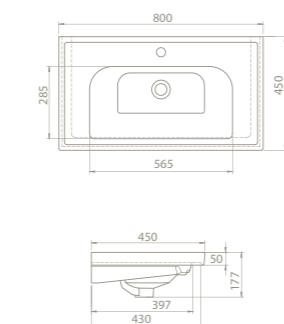

PRODUCTS

100x45 cm

VB015A02U00
031400-u
Basin, Frame

Features

Installation
Vanity / Wall hang Basin

please remove "-U"
to cancel the faucet hole

Colours

- **VB015A02U04**
  031400-97
  white matte
- **VB015A02U07**
  031408-97
  cappuccino matte
- **VB015A02U05**
  031407-97
  black matte
- **VB015A02U13**
  03140A-97
  gray matte

90x45 cm

VB015N82U00
031300-u
Basin, Frame

Installation

Vanity / Wall hang Basin

please remove "-U"
to cancel the faucet hole

- **VB015N82U04**
  031300-97
- **VB015N82U07**
  031308-97
- **VB015N82U05**
  031307-97
- **VB015N82U13**
  03130A-97

80x45 cm

VB015M22U00
031200-u
Basin, Frame

Installation

Vanity / Wall hang Basin

please remove "-U"
to cancel the faucet hole

- **VB015M22U04**
  031200-97
- **VB015M22U07**
  031208-97
- **VB015M22U05**
  031207-97
- **VB015M22U13**
  03120A-97

70x45 cm

VB015K42U00
031100-u
Basin, Frame

Installation

Vanity / Wall hang Basin

please remove "-U"
to cancel the faucet hole

- **VB015K42U04**
  031100-97
- **VB015K42U07**
  031108-97
- **VB015K42U05**
  031107-97
- **VB015K42U13**
  03110A-97

65x45 cm

VB015J32U00
030800-u
Basin, Frame

Features

Installation
Vanity / Wall hang Basin

please remove "-U"
to cancel the faucet hole

Colours

- **VB015J32U04**
  030800-97
  white matte
- **VB015J32U07**
  030808-97
  cappuccino matte
- **VB015J32U05**
  030807-97
  black matte
- **VB015J32U13**
  03080A-97
  gray matte

60x45 cm

VB015H82U00
031000-u
Basin, Frame

Installation

Vanity / Wall hang Basin

please remove "-U"
to cancel the faucet hole

- **VB015H82U04**
  031000-97
- **VB015H82U07**
  031008-97
- **VB015H82U05**
  031007-97
- **VB015H82U13**
  03100A-97

50x38 cm

VB015F52U00
030900-u
Basin, Frame

Installation

Vanity / Wall hang Basin

please remove "-U"
to cancel the faucet hole

- **VB015F52U04**
  030900-97
- **VB015F52U07**
  030908-97
- **VB015F52U05**
  030907-97
- **VB015F52U13**
  03090A-97

* Left Tap Hole

50x28 cm