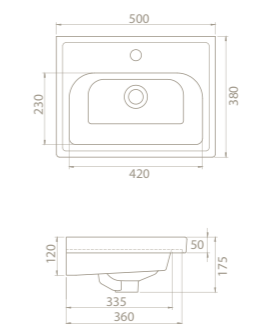

PRODUCTS

100x45 cm

VB015A02U00
031400-u
Basin, Frame

Features

Installation
Vanity / Wall hang Basin

please remove "-U"
to cancel the faucet hole

Colours

- **VB015A02U04**
  031400-97
  white matte
- **VB015A02U07**
  031408-97
  cappuccino matte
- **VB015A02U05**
  031407-97
  black matte
- **VB015A02U13**
  03140A-97
  gray matte

90x45 cm

VB015N82U00
031300-u
Basin, Frame

Installation

Vanity / Wall hang Basin

please remove "-U"
to cancel the faucet hole

- **VB015N82U04**
  031300-97
- **VB015N82U07**
  031308-97
- **VB015N82U05**
  031307-97
- **VB015N82U13**
  03130A-97

80x45 cm

VB015M22U00
031200-u
Basin, Frame

Installation

Vanity / Wall hang Basin

please remove "-U"
to cancel the faucet hole

- **VB015M22U04**
  031200-97
- **VB015M22U07**
  031208-97
- **VB015M22U05**
  031207-97
- **VB015M22U13**
  03120A-97

70x45 cm

VB015K42U00
031100-u
Basin, Frame

Installation

Vanity / Wall hang Basin

please remove "-U"
to cancel the faucet hole

- **VB015K42U04**
  031100-97
- **VB015K42U07**
  031108-97
- **VB015K42U05**
  031107-97
- **VB015K42U13**
  03110A-97

65x45 cm

VB015J32U00
030800-u
Basin, Frame

Features

Installation
Vanity / Wall hang Basin

please remove "-U"
to cancel the faucet hole

Colours

- **VB015J32U04**
  030800-97
  white matte
- **VB015J32U07**
  030808-97
  cappuccino matte
- **VB015J32U05**
  030807-97
  black matte
- **VB015J32U13**
  03080A-97
  gray matte

60x45 cm

VB015H82U00
031000-u
Basin, Frame

Installation

Vanity / Wall hang Basin

please remove "-U"
to cancel the faucet hole

- **VB015H82U04**
  031000-97
- **VB015H82U07**
  031008-97
- **VB015H82U05**
  031007-97
- **VB015H82U13**
  03100A-97

50x38 cm

VB015F52U00
030900-u
Basin, Frame

Installation

Vanity / Wall hang Basin

please remove "-U"
to cancel the faucet hole

- **VB015F52U04**
  030900-97
- **VB015F52U07**
  030908-97
- **VB015F52U05**
  030907-97
- **VB015F52U13**
  03090A-97

* Left Tap Hole

50x28 cm