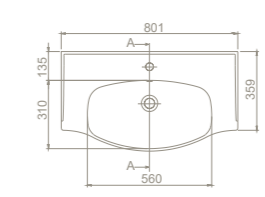

PRODUCTS

P-Type Without Bidet
WC01817PN00
028300-pw

P-Type With Bidet
WC01817PB00
028300-p

Cistern, Ova
CS010010100
009300

S-Type Without Bidet
WC01817SN00
028300-w

S-Type With Bidet
WC01817SB00
028300

HC01805PN00
018400-w

HC01805PB00
018400

BW018092U00
015200

BC01803FN00
029100-w

BC01803FB00
029100

YB018082U00
005400

VB018A32U00
082600-u
Basin, Lila

VB018M22U00
082400-u
Basin, Lila

SC01802P10002831

Features

- PP
- Easy Take Off
- Plastic Hinges

160000 000 31

160000 000 28

IM01801020120022

Features

- 3/8" Brass Connection
- Delayed Fill Valve
- Water pressure range:
  0,3-10 bar
- Certifications
  UPC

Installation **Easy Fixation**
Flushing **3 - 4,5 L**
Fixing **included**

Features

33

37x86x42

40"HC Cont. : 15
85x110x247

Truck : 15
85x110x247

Standard System
Installation **Easy Fixation**
Flushing **4 - 6 L**
Fixing **Not included**

14

39x54x37

40"HC Cont. : 25
93x114x246

Truck : 31
114x114x234

Bidet Top Hole
Installation **Easy Fixation**
Fixing **Not included**

17

39x54x37

40"HC Cont. : 36
114x114x233

Truck : 36
114x114x233

Standard System
Bidet **Without / With**
Installation **Easy Fixation**
Flushing **4 - 6 L**
Fixing **included**
*please remove "-W" for
bidet hole*

24

38x56x42

40"HC Cont. : 20
114x114x256

Truck : 20
114x114x256

Features

21

37x56x44

40"HC Cont. : 30
114x114x231

Truck : 30
114x114x231

Fixing **Not included**
Bowl **Center**
Installation **Vanity/Wall Hang**
*please remove "-U"
to cancel the faucet hole*

96x33,5

25

19x102x51

40"HC Cont. : 24
103x103x240

Truck : 24
103x103x256

Fixing **Not included**
Bowl **Center**
Installation **Vanity/Wall Hang**
*please remove "-U"
to cancel the faucet hole*

75x33,5

19

19x82x49

40"HC Cont. : 28
83x120x246

Truck : 30
83x120x246