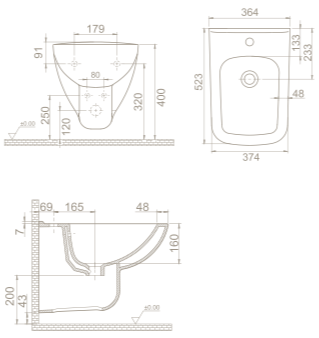

SC00301S50002931

Features

- Duroplast
- Easy Take Off
- Hinges Stainless Steel