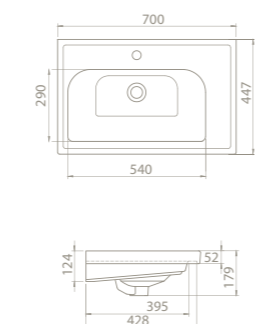

PRODUCTS

100x45 cm

VB015A02U00
031400-u
Basin, Frame

Features

Installation
Vanity / Wall hang Basin

please remove "-U"
to cancel the faucet hole

Colours

- **VB015A02U04**
  031400-97
  white matte
- **VB015A02U07**
  031408-97
  cappuccino matte
- **VB015A02U05**
  031407-97
  black matte
- **VB015A02U13**
  03140A-97
  gray matte

90x45 cm

VB015N82U00
031300-u
Basin, Frame

Installation

Vanity / Wall hang Basin

please remove "-U"
to cancel the faucet hole

- **VB015N82U04**
  031300-97
- **VB015N82U07**
  031308-97
- **VB015N82U05**
  031307-97
- **VB015N82U13**
  03130A-97

80x45 cm

VB015M22U00
031200-u
Basin, Frame

Installation

Vanity / Wall hang Basin

please remove "-U"
to cancel the faucet hole

- **VB015M22U04**
  031200-97
- **VB015M22U07**
  031208-97
- **VB015M22U05**
  031207-97
- **VB015M22U13**
  03120A-97

70x45 cm

VB015K42U00
031100-u
Basin, Frame

Installation

Vanity / Wall hang Basin

please remove "-U"
to cancel the faucet hole

- **VB015K42U04**
  031100-97
- **VB015K42U07**
  031108-97
- **VB015K42U05**
  031107-97
- **VB015K42U13**
  03110A-97

65x45 cm

VB015J32U00
030800-u
Basin, Frame

Features

Installation
Vanity / Wall hang Basin

please remove "-U"
to cancel the faucet hole

Colours

- **VB015J32U04**
  030800-97
  white matte
- **VB015J32U07**
  030808-97
  cappuccino matte
- **VB015J32U05**
  030807-97
  black matte
- **VB015J32U13**
  03080A-97
  gray matte

60x45 cm

VB015H82U00
031000-u
Basin, Frame

Installation

Vanity / Wall hang Basin

please remove "-U"
to cancel the faucet hole

- **VB015H82U04**
  031000-97
- **VB015H82U07**
  031008-97
- **VB015H82U05**
  031007-97
- **VB015H82U13**
  03100A-97

50x38 cm

VB015F52U00
030900-u
Basin, Frame

Installation

Vanity / Wall hang Basin

please remove "-U"
to cancel the faucet hole

- **VB015F52U04**
  030900-97
- **VB015F52U07**
  030908-97
- **VB015F52U05**
  030907-97
- **VB015F52U13**
  03090A-97

* Left Tap Hole

50x28 cm