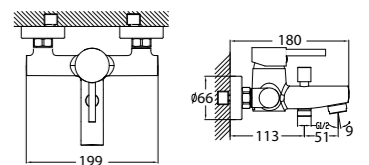

LILA

Basin Mixer
WM01805010000021
9FA125W99N10

- Washbasin mixer – Chrome
- Connection hoses in conformity with latest standard
- Original CASCADE® SLC spray regulator for easy descaling
- Exchangeable cartridge with ceramic discs
- 3-year warranty

Quantity in box 12

Kitchen Mixer
KM01805040000021
9FA125K99N10

- Sink mixer – Chrome
- Connection hoses in conformity with latest standard
- Strainer noise-tested by LGA
- Exchangeable cartridge with ceramic discs
- 3-year warranty

Quantity in box 12

Basin Mixer
WM01805020000021
9FA125W99N20

- Sink mixer – Chrome
- Connection hoses in conformity with latest standard
- Strainer noise-tested by LGA
- Exchangeable cartridge with ceramic discs
- 3-year warranty

Quantity in box 12

Bathroom Mixer
BM01805000000021
9FA125B99N10

- Bath mixer – Chrome
- 1/2" (Ø approx. 1,9 cm) connection, suitable for all common shower hoses
- Strainer noise-tested by LGA
- Exchangeable cartridge with ceramic discs
- 3-year warranty

Quantity in box 12