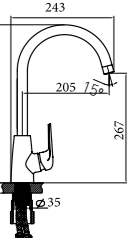

Kitchen Mixer

KM04705040000021
9FA133K99N10

Quantity in box 10

- 35 mm ceramic cartridge with adjustable temperature Flow Rate Limitation
- User friendly faucet knob with 150 degree moving angle
- %50 less water consumption
- Easy installation
- 5 Year guarantee