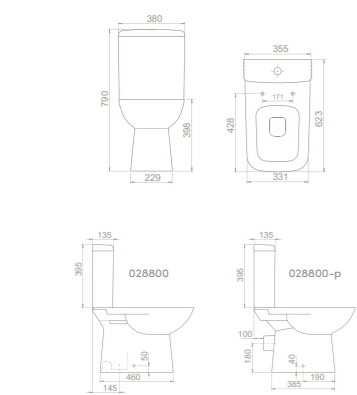

PRODUCTS

	P-Type Without Bidet WC00317PN00 028800-pw	P-Type Without Bidet WC00318PN00 029300-pw-01	HC00305PN00 018500-w	BW003092U00 015900	HC00303PN00 028900-w	YB003082U00 015500	
		P-Type With Bidet WC00317PB00 028800-p	P-Type With Bidet WC00318PB00 029300-p-01		HC00305PB00 018500		HC00303PB00 028900
	S-Type Without Bidet WC00317SN00 028800-w	S-Type Without Bidet WC00318SN00 029300-w-01					
		S-Type With Bidet WC00317SB00 028800	S-Type With Bidet WC00318SB00 029300-01				
Cistern, Bella CS005010100 009800							
Features	Installation Hidden Fixation	Installation Easy Fixation	Installation Standard System	Installation Tap Hole	Installation Standard System	Installation Bidet Top Hole/ With	
	Flushing 4 - 6 L	Flushing 4 - 6 L	Bidet Without / With	Installation Easy Fixation	Bidet Without / With	Installation Easy Fixation	
	Fixing included	Fixing included	Installation Easy Fixation	Shape Soft	Installation Easy Fixation	Fixing included	
	please add "-r" for side entry cistern	please add "-r" for side entry cistern	Flushing 4 - 6 L	Fixing Not Included	Flushing 4 - 6 L	Concealed Flexy Hole Connection	Fixing included
	38	35	17	19	25	23	
	40x78x42	38x80x43	38x54x39	38x54x39	38x53x42	38x53x42	
	40"HC Cont. : 15 80x120x224	40"HC Cont. : 20 114x114x230	40"HC Cont. : 25 93x114x246	40"HC Cont. : 36 114x114x245	40"HC Cont. : 20 114x114x256	40"HC Cont. : 20 114x114x224	
	Truck : 15 80x120x224	Truck : 20 114x114x230	Truck : 31 114x114x244	Truck : 36 114x114x245	Truck : 20 114x114x256	Truck : 20 114x114x266	

Features

Standard System
Bidet **Without / With**
Installation **Easy Fixation**
Flushing **4 - 6 L**
Shape **Soft**
Fixing **included**

	25	23
	38x53x42	38x53x42
	40"HC Cont. : 20 114x114x256	40"HC Cont. : 20 114x114x224
	Truck : 20 114x114x256	Truck : 20 114x114x266