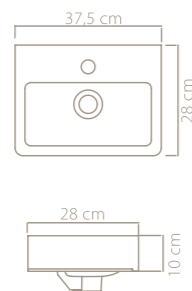

PRODUCTS

Basin, Squatting Pans, Closets, Urinal and Separator

45x35 cm

WB005E12U00

003100-u
Basin

Features

Fixing **Not included**

Bowl **Center**

Installation **Wall Hang/
Pedestal Basin**

*please remove "-U"
to cancel the faucet hole*

28x37 cm

TB014D12U00

001400-u
Basin

Fixing **Not included**

Bowl **Center**

Installation **Wall Hang**

*please remove "-U"
to cancel the faucet hole*

Toilets - P Type

**P-Type Without Bidet
BC05801PN00**

005100-pw

**P-Type With Bidet
BC05801PB00**

005100-p

Bidet **Without / With**

Installation **Easy Fixation**

Flushing **4 - 6 L**

Fixing **included**

Toilets - S Type

**S-Type Without Bidet
BC05801SN00**

005000-w

**S-Type With Bidet
BC05801SB00**

005000

	11	7	16
	20x46x39	16x39x33	
	40"HC Cont. : 72 114x114x240	40"HC Cont. : 147 114x114x241	40"HC Cont. : 40 114x114x218
	Truck : 72 114x114x240	Truck : 147 114x114x257	Truck : 48 114x114x258

Toilets - P Type

Toilets - S Type

50x60 cm

SQ002P60500

004400
Squatting Pan, City

19

40"HC Cont. : 49
100x120x235

Truck : 49
100x120x235

50x60 cm

SQ058P60500

004500
Squatting Pan

20

40"HC Cont. : 49
100x120x235

Truck : 49
100x120x235

Urinal

UR00200FP00

005800
City

UR00200FP00

Urinal

005800-p
Horizontal inlet
Horizontal outlet

UR00200FU00

Urinal

005800-pu
Vertical inlet
Horizontal outlet

urinal syphon, vertical & horizontal
function 50/40 mm
may it be installed in function
of horizontal or vertical
direction.

11

34x57x28

40"HC Cont. : 48
100x120x240

Truck : 48
100x120x240

Separator

US002000100

005900
City

8

14x68x38

40"HC Cont. : 72
108x108x239

Truck : 72
108x108x239