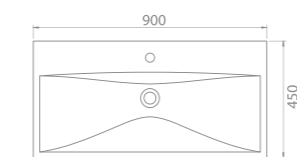

PRODUCTS

120x45 cm

VB032B52T00
032500-u
Basin, Elite

Features

Installation
Vanity / Wall hang Basin

please remove "-U"
to cancel the faucet hole

Colours

- **VB032B52T04**
  032500-97
  white matte
- **VB032B52T07**
  032508-97
  cappuccino matte
- **VB032B52T05**
  032507-97
  black matte
- **VB032B52T13**
  03250A-97
  gray matte

100x45 cm

VB032A02U00
032400-u
Basin, Elite

Installation
Vanity / Wall hang Basin

please remove "-U"
to cancel the faucet hole

- **VB032A02U04**
  032400-97
- **VB032A02U07**
  032408-97
- **VB032A02U05**
  032407-97
- **VB032A02U13**
  03240A-97

90x45 cm

VB032N82U00
032300-u
Basin, Elite

Installation
Vanity / Wall hang Basin

please remove "-U"
to cancel the faucet hole

- **VB032N82U04**
  032300-97
- **VB032N82U07**
  032308-97
- **VB032N82U05**
  032307-97
- **VB032N82U13**
  03230A-97

80x45 cm

VB032M22U00
032200-u
Basin, Elite

Installation
Vanity / Wall hang Basin

please remove "-U"
to cancel the faucet hole

- **VB032M22U04**
  032200-97
- **VB032M22U07**
  032208-97
- **VB032M22U05**
  032207-97
- **VB032M22U13**
  03220A-97

70x45 cm

VB032K42U00
032100-u
Basin, Elite

Features

Installation
Vanity / Wall hang Basin

please remove "-U"
to cancel the faucet hole

Colours

- **VB032K42U04**
  032100-97
  white matte
- **VB032K42U07**
  032108-97
  cappuccino matte
- **VB032K42U05**
  032107-97
  black matte
- **VB032K42U13**
  03210A-97
  gray matte

60x45 cm

VB032H82U00
032000-u
Basin, Elite

Installation
Vanity / Wall hang Basin

please remove "-U"
to cancel the faucet hole

- **VB032H82U04**
  032000-97
- **VB032H82U07**
  032008-97
- **VB032H82U05**
  032007-97
- **VB032H82U13**
  03200A-97

	116x42	94x42	84,7x42,2	76,2x42,5
	29	23	20	18
	20x122x49	19x102x49	19x92x49	20x82x48
	40"HC Cont. : 24 120x120x210	40"HC Cont. : 24 103x103x246	40"HC Cont. : 28 100x110x248	40"HC Cont. : 28 83x120x245
	Truck : 24 120x120x210	Truck : 24 103x103x246	Truck : 28 100x110x248	Truck : 28 83x120x245