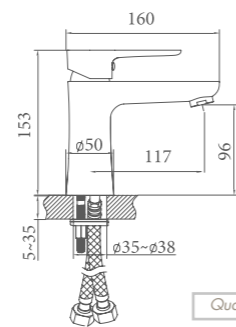

Basin Mixer
WM00205010000021
9FA111W99N10

- 35 mm ceramic cartridge with adjustable temperature Flow Rate Limitation
- %50 less water consumption
- Easy installation
- 5 Year guarantee