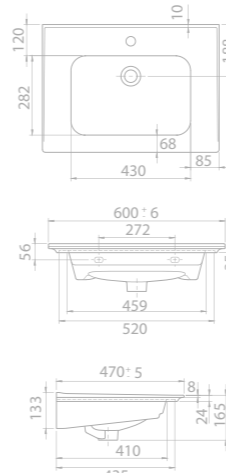

60x47 cm

VB041H92U00
042000-u
Basin, Blue

Features

Installation
Vanity / Wall hang Basin
please remove "-U"
to cancel the faucet hole

Colours

- **VB041H92U04**
  042000-97
  white matte
- **VB041H92U07**
  042008-97
  cappuccino matte
- **VB041H92U05**
  042007-97
  black matte
- **VB041H92U13**
  04200A-97
  gray matte

52x43	42,6x32,6

14	9

21x63x53	20x53x40

40"HC Cont. : 34 103x103x246	40"HC Cont. : 40 100x100x234

Truck : 34 103x103x246	Truck : 40 100x100x254