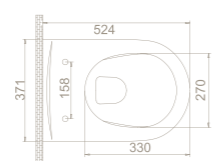

Cold water connection
HC00206PC00
019100 - S

Cold / Hot Water connection
HC00206PH00
019100 - D

Rimless System
Bidet *Integrated*
Installation *Hidden Fixation*
Flushing **4 - 6 L**
Shape *Soft*
Fixing *included*

HC00206PC04
019100-S-97 /

HC00206PH04
019100-D-97

HC00206PC07
019108-S-97 /

HC00206PH07
019108-D-97

HC00206PC05
019107-S-97 /

HC00206PH05
019107-D-97

HC00206PC13
01910A-S-97 /

HC00206PH13
01910A-D-97

25	39x55x37	40°HC Cont. : 25 93x114x246	Truck : 31 114x114x246

Wall Hang Bidet, City

BW002092U00
015700

Installation *Hidden Fixation*
Shape *Soft*
Fixing *included*
Tap Hole Configuration *Tap Hole*
Overflow *With Overflow*

BW002092U04
015700-97

BW002092U07
015708-97

BW002092U05
015707-97

BW002092U13
01570A-97

21	39x54x33	40°HC Cont. : 36 114x114x241	Truck : 36 114x114x241