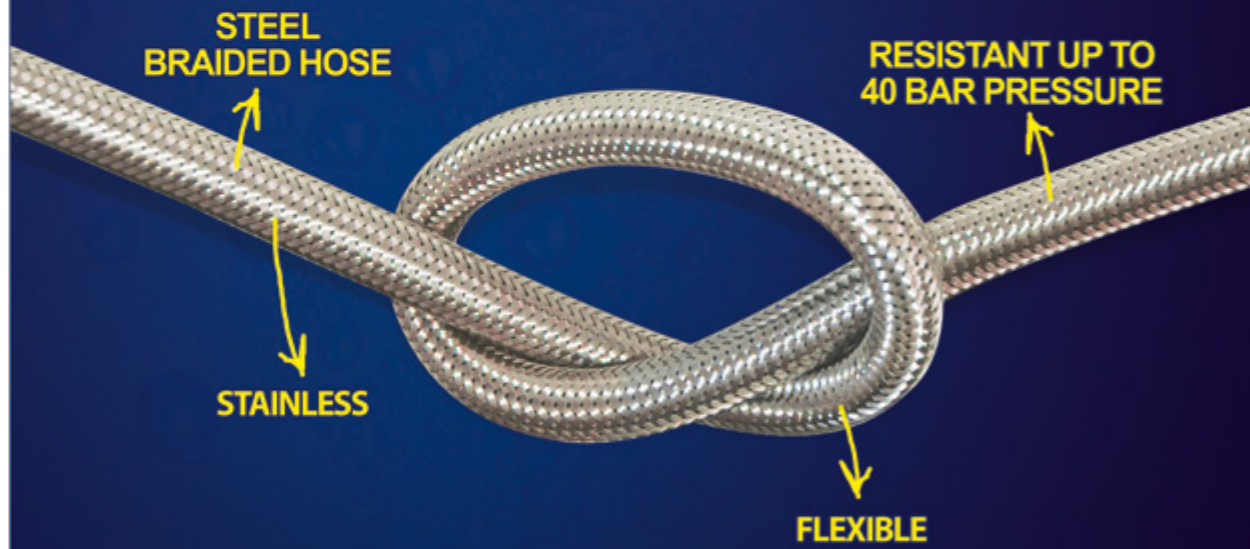

Packing Details

Technical Drawing

Best Solution for the leakage problem

With Turkuaz *flexible hose*
your homes are safer

TAQ Inner Diameter 8mm Stainless steel Braided Connectors

Technical Specifications

-  Inner Diameter **8**
-  Outer Diameter **12**
-  Fitting Inner Diameter **6**
-  29 Lit / Min. at 3 Bar **29**
-  Minimum Bending Radius **30**
-  Working Pressure **10**
-  Working Temperature **90 °C = 194° F**