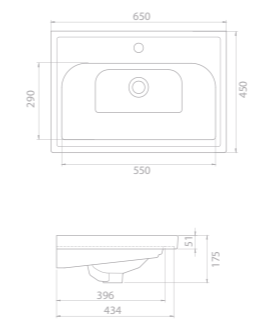

PRODUCTS

100x45 cm

VB015A02U00
031400-u
Basin, Frame

Features

Installation
Vanity / Wall hang Basin

please remove "-U"
to cancel the faucet hole

Colours

- **VB015A02U04**
  031400-97
  white matte
- **VB015A02U07**
  031408-97
  cappuccino matte
- **VB015A02U05**
  031407-97
  black matte
- **VB015A02U13**
  03140A-97
  gray matte

90x45 cm

VB015N82U00
031300-u
Basin, Frame

Installation

Vanity / Wall hang Basin

please remove "-U"
to cancel the faucet hole

- **VB015N82U04**
  031300-97
- **VB015N82U07**
  031308-97
- **VB015N82U05**
  031307-97
- **VB015N82U13**
  03130A-97

80x45 cm

VB015M22U00
031200-u
Basin, Frame

Installation

Vanity / Wall hang Basin

please remove "-U"
to cancel the faucet hole

- **VB015M22U04**
  031200-97
- **VB015M22U07**
  031208-97
- **VB015M22U05**
  031207-97
- **VB015M22U13**
  03120A-97

70x45 cm

VB015K42U00
031100-u
Basin, Frame

Installation

Vanity / Wall hang Basin

please remove "-U"
to cancel the faucet hole

- **VB015K42U04**
  031100-97
- **VB015K42U07**
  031108-97
- **VB015K42U05**
  031107-97
- **VB015K42U13**
  03110A-97

65x45 cm

VB015J32U00
030800-u
Basin, Frame

Features

Installation
Vanity / Wall hang Basin

please remove "-U"
to cancel the faucet hole

Colours

- **VB015J32U04**
  030800-97
  white matte
- **VB015J32U07**
  030808-97
  cappuccino matte
- **VB015J32U05**
  030807-97
  black matte
- **VB015J32U13**
  03080A-97
  gray matte

60x45 cm

VB015H82U00
031000-u
Basin, Frame

Installation

Vanity / Wall hang Basin

please remove "-U"
to cancel the faucet hole

- **VB015H82U04**
  031000-97
- **VB015H82U07**
  031008-97
- **VB015H82U05**
  031007-97
- **VB015H82U13**
  03100A-97

50x38 cm

VB015F52U00
030900-u
Basin, Frame

Installation

Vanity / Wall hang Basin

please remove "-U"
to cancel the faucet hole

- **VB015F52U04**
  030900-97
- **VB015F52U07**
  030908-97
- **VB015F52U05**
  030907-97
- **VB015F52U13**
  03090A-97

* Left Tap Hole

50x28 cm