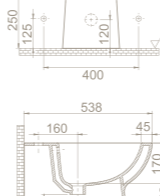

PRODUCTS

P-Type Without Bidet
WC01817PN00
028300-pw

P-Type With Bidet
WC01817PB00
028300-p

Cistern, Ova
CS010010100
009300

S-Type Without Bidet
WC01817SN00
028300-w

S-Type With Bidet
WC01817SB00
028300

HC01805PN00
018400-w

HC01805PB00
018400

BW018092U00
015200

BC01803FN00
029100-w

BC01803FB00
029100

YB018082U00
005400

VB018A32U00
082600-u
Basin, Lila

VB018M22U00
082400-u
Basin, Lila

SC01802P10002831

Features

- PP
- Easy Take Off
- Plastic Hinges

160000 000 31

160000 000 28

IM01801020120022

Features

- 3/8" Brass Connection
- Delayed Fill Valve
- Water pressure range:
  0,3-10 bar
- Certifications
  UPC

Installation **Easy Fixation**
Flushing **3 - 4,5 L**
Fixing **included**

Features

33

37x86x42

40"HC Cont. : 15
85x110x247

Truck : 15
85x110x247

Standard System
Installation **Easy Fixation**
Flushing **4 - 6 L**
Fixing **Not included**

14

39x54x37

40"HC Cont. : 25
93x114x246

Truck : 31
114x114x234

Bidet Top Hole
Installation **Easy Fixation**
Fixing **Not included**

17

39x54x37

40"HC Cont. : 36
114x114x233

Truck : 36
114x114x233

Standard System
Bidet **Without / With**
Installation **Easy Fixation**
Flushing **4 - 6 L**
Fixing **included**
*please remove "-W" for
bidet hole*

24

38x56x42

40"HC Cont. : 20
114x114x256

Truck : 20
114x114x256

Features

21

37x56x44

40"HC Cont. : 30
114x114x231

Truck : 30
114x114x231

Fixing **Not included**
Bowl **Center**
Installation **Vanity/Wall Hang**
*please remove "-U"
to cancel the faucet hole*

96x33,5

25

19x102x51

40"HC Cont. : 24
103x103x240

Truck : 24
103x103x256

Fixing **Not included**
Bowl **Center**
Installation **Vanity/Wall Hang**
*please remove "-U"
to cancel the faucet hole*

75x33,5

19

19x82x49

40"HC Cont. : 28
83x120x246

Truck : 30
83x120x246