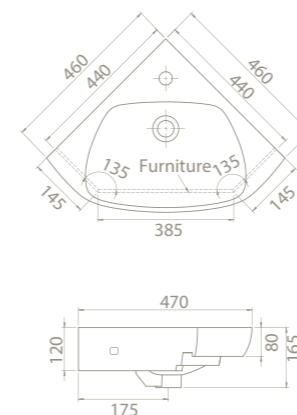

Arda is a set specially designed for those who know that one of the smartest use of the space is through the edges. Pinned from the edges, this set offers both a cute and a decorative look.

46x46 cm

CB062E82U00
001900-u
Corner Basin, Arda

Features

Installation
Vanity / Wall hang Basin

please remove "-U"
to cancel the faucet hole

28x45 cm

CB014E02U00
001300-u
Corner Basin, Mini

Installation
**Vanity / Wall hang Basin/
Over Counter Basin**

please remove "-U"
to cancel the faucet hole

	12	7
	49x49x19	30x45x17
	40"HC Cont. : 56 114x114x242	40"HC Cont. : 98 90x105x254
	Truck : 56 114x114x242	Truck : 98 90x105x254