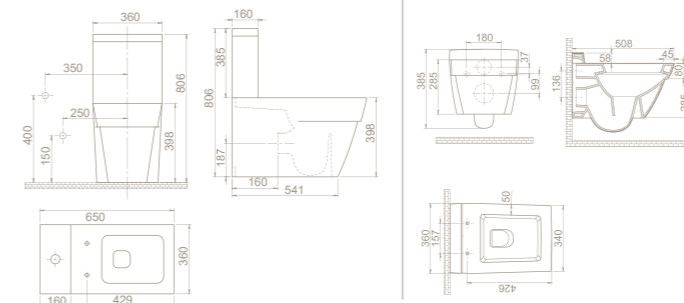

160000 000 31

160000 000 28

1. **Features**
2. 3/8" Brass Connection
   - Delayed Fill Valve
   - Water pressure range: 0,3-10 bar
   - Certifications UPC

SC00601S50002931

Features

- Duroplast
- Easy Take Off
- Sliding Hinges

SC00601S50402931
white matte

SC00601S50702931
cappuccino matte

SC00601S50502931
black matte

SC00601S51302931
gray matte

SC00601S50003022

Features

- Duroplast
- Easy Take Off
- Quick Release