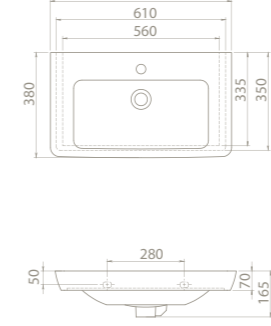

65x38 cm

VB067J02U00
068100-u
Basin, Porto

Installation
Vanity / Wall hang Basin
please remove "-U"
to cancel the faucet hole

- **VB067J02U04**
  068100-97
- **VB067J02U07**
  068108-97
- **VB067J02U05**
  068107-97
- **VB067J02U13**
  06810A-97

max	76x33,5	55,5x33,3	46x33,3
kg	21	13	11
	20x88x42	19x66x42	18x57x43
	40"HC Cont. : 32 93x110x243	40"HC Cont. : 54 105x120x242	40"HC Cont. : 64 110x110x247
	Truck : 32 93x110x266	Truck : 54 105x120x266	Truck : 64 110x110x265