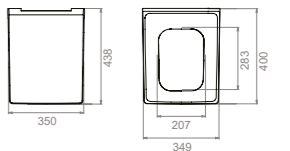

Mona, Quick Release, Soft Close, Seat Cover

SC00601S50003022

Features

- Duroplast
- Easy Take Off
- Quick Release