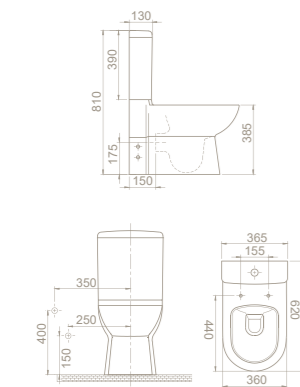

please remove "-U" to cancel the faucet hole

55x45 cm

WB005G72U00
003300-u
Basin, Bella

Fixing *Not included*

Bowl Center

Installation *Pedestal/Wall Hang*

please remove "-U" to cancel the faucet hole

50x40 cm

WB005F62U00
003200-u
Basin, Bella

Fixing *Not included*

Bowl Center

Installation *Pedestal/Wall Hang*

please remove "-U" to cancel the faucet hole

45x35 cm

WB005E12U00
003100-u
Basin, Bella

Fixing *Not included*

Bowl Center

Installation *Pedestal/Wall Hang*

please remove "-U" to cancel the faucet hole

P-Type Without Bidet
WC00503PN00
008800-pw

P-Type With Bidet
WC00503PB00
008800-p

S-Type Without Bidet
WC00503SN00
008800-w

S-Type With Bidet
WC00503SB00
008800

Cistern, Bella
CS005010100
009800

BC00503FN00
018800-w

Bidet *Without / With*

Installation *Hidden Fixation*

Flushing *4 - 6 L*

Fixing *included*

Concealed *Flexy Hole Connection*

please remove "-W" for bidet hole

HC00506PN00
017600-w

HC00506PB00
017600

Cold water connection
HC00506PC00
017600 - S

Cold / Hot Water connection
HC00506PH00
017600 - D

Rimless System

Installation *Hidden Fixation*

Flushing *4 - 6 L*

Shape *Soft*

Fixing *included*

Installation *Hidden Fixation*

Flushing *4 - 6 L*

Fixing *included*

please add "-r" for side entry cistern

40	27	19
38x79x43	38x56x42	36x49x34
40°HC Cont. : 15 80x120x229	40°HC Cont. : 30 114x114x252	40°HC Cont. : 25 93x114x246
Truck : 15 80x120x229	Truck : 30 114x114x252	Truck : 31 110x110x225