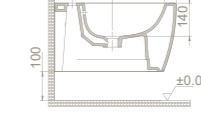

40"HC Cont. : 36
114x114x210

Truck : 36
114x114x210

ibiza, Slim, Quick Release, Soft Close, Seat Cover

SC00101S50002931

Features

- Duroplast
- Easy Take Off
- Hinges Stainless Steel

ibiza, Slim, Quick Release, Soft Close, Seat Cover