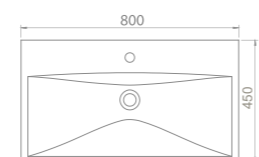

PRODUCTS

120x45 cm

VB032B52T00
032500-u
Basin, Elite

Features

Installation
Vanity / Wall hang Basin

please remove "-U"
to cancel the faucet hole

Colours

- **VB032B52T04**
  032500-97
  white matte
- **VB032B52T07**
  032508-97
  cappuccino matte
- **VB032B52T05**
  032507-97
  black matte
- **VB032B52T13**
  03250A-97
  gray matte

100x45 cm

VB032A02U00
032400-u
Basin, Elite

Installation
Vanity / Wall hang Basin

please remove "-U"
to cancel the faucet hole

- **VB032A02U04**
  032400-97
- **VB032A02U07**
  032408-97
- **VB032A02U05**
  032407-97
- **VB032A02U13**
  03240A-97

90x45 cm

VB032N82U00
032300-u
Basin, Elite

Installation
Vanity / Wall hang Basin

please remove "-U"
to cancel the faucet hole

- **VB032N82U04**
  032300-97
- **VB032N82U07**
  032308-97
- **VB032N82U05**
  032307-97
- **VB032N82U13**
  03230A-97

80x45 cm

VB032M22U00
032200-u
Basin, Elite

Installation
Vanity / Wall hang Basin

please remove "-U"
to cancel the faucet hole

- **VB032M22U04**
  032200-97
- **VB032M22U07**
  032208-97
- **VB032M22U05**
  032207-97
- **VB032M22U13**
  03220A-97

70x45 cm

VB032K42U00
032100-u
Basin, Elite

Features

Installation
Vanity / Wall hang Basin

please remove "-U"
to cancel the faucet hole

Colours

- **VB032K42U04**
  032100-97
  white matte
- **VB032K42U07**
  032108-97
  cappuccino matte
- **VB032K42U05**
  032107-97
  black matte
- **VB032K42U13**
  03210A-97
  gray matte

60x45 cm

VB032H82U00
032000-u
Basin, Elite

Installation
Vanity / Wall hang Basin

please remove "-U"
to cancel the faucet hole

- **VB032H82U04**
  032000-97
- **VB032H82U07**
  032008-97
- **VB032H82U05**
  032007-97
- **VB032H82U13**
  03200A-97

	116x42	94x42	84,7x42,2	76,2x42,5
	29	23	20	18
	20x122x49	19x102x49	19x92x49	20x82x48
	40"HC Cont. : 24 120x120x210	40"HC Cont. : 24 103x103x246	40"HC Cont. : 28 100x110x248	40"HC Cont. : 28 83x120x245
	Truck : 24 120x120x210	Truck : 24 103x103x246	Truck : 28 100x110x248	Truck : 28 83x120x245