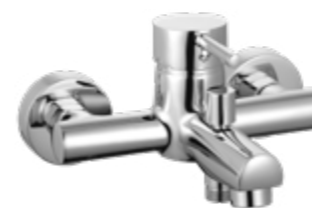

Bathroom Mixer
BM01805000000021
9FA125B99N10

- Bath mixer – Chrome
- 1/2" (Ø approx. 1,9 cm) connection, suitable for all common shower hoses
- Strainer noise-tested by LGA
- Exchangeable cartridge with ceramic discs
- 3-year warranty

Quantity in box 12