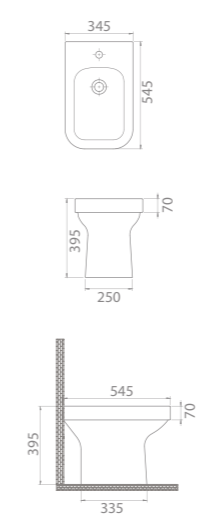

Straight Pan Connector (30cm)

Noura Slim Quick Release, Soft Close, Seat Cover

160000 000 31

SC00401S50002931

Features
• Duoplast
• Easy Take Off
• Hinges Stainless Steel

- SC00401S50402931
  white matte
- SC00401S50702931
  cappuccino matte
- SC00401S50502931
  black matte
- SC00401S51302931
  gray matte