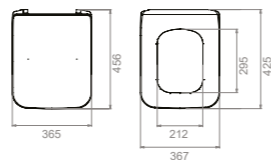

22
39x54x40
40"HC Cont. : 25
93x114x246
Truck : 31
114x114x249

ibiza, Slim, Quick Release, Soft Close, Seat Cover

SC00101S50002931

Features

- Duroplast
- Easy Take Off
- Hinges Stainless Steel

ibiza, Slim, Quick Release, Soft Close, Seat Cover