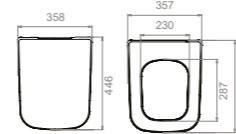

Features

- Duroplast
- Easy Take Off
- Hinges Stainless Steel

- SC00301S60402931 white matte
- SC00301S60702931 cappuccino matte
- SC00301S60502931 black matte
- SC00301S61302931 gray matte

Duru Quick Release, Soft Close, Seat Cover
SC00302P40002931