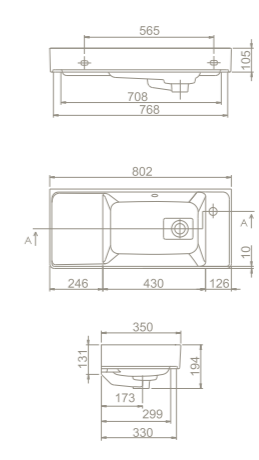

Ceramic Cap, Sharp

SK012000000