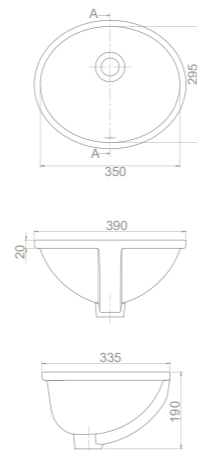

PRODUCTS

55x43 cm

UB058G42W00
070100
Under Counter Basin

Features

Installation
Under Counter Basin

48x39 cm

UB058E92W00
070200
Under Counter Basin

Installation
Under Counter Basin

42x34 cm

UB058D82W00
070000
Under Counter Basin

Installation
Under Counter Basin

35x30 cm

UB058C92W00
070500
Under Counter Basin

Installation
Under Counter Basin

55x40 cm

UB058G32W00
070400
Under Counter Basin, City

Features

Installation
Under Counter Basin

Ø 38 cm

UB065D22W00
070600
Under Counter Basin, Suit

Installation
Under Counter Basin
Wall Hang Basin/Half Pedestal
depth: 14,6 cm

11	8	6	4
43x49x7	45x53x7	43x49x7	36x40x11
40"HC Cont. : 96 100x120x185	40"HC Cont. : 96 92x107x190	40"HC Cont. : 96 88x100x190	40"HC Cont. : 96 81x110x195
Truck : 96 100x120x185	Truck : 96 92x107x190	Truck : 96 88x100x190	Truck : 96 81x110x195

9	9
43x56x9	45x45x24
40"HC Cont. : 80 100x100x195	40"HC Cont. : 60 114x114x250
Truck : 80 100x100x195	Truck : 60 114x114x250