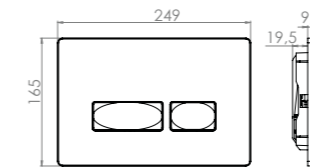

PRODUCT DIMENSIONS