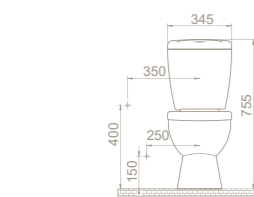

PRODUCTS

P-Type Without Bidet
WC01817PN00
028300-pw

P-Type With Bidet
WC01817PB00
028300-p

Cistern, Ova
CS010010100
009300

S-Type Without Bidet
WC01817SN00
028300-w

S-Type With Bidet
WC01817SB00
028300

HC01805PN00
018400-w

HC01805PB00
018400

BW018092U00
015200

BC01803FN00
029100-w

BC01803FB00
029100

YB018082U00
005400

VB018A32U00
082600-u
Basin, Lila

VB018M22U00
082400-u
Basin, Lila

SC01802P10002831

Features

- PP
- Easy Take Off
- Plastic Hinges

160000 000 31

160000 000 28

IM01801020120022

Features

- 3/8" Brass Connection
- Delayed Fill Valve
- Water pressure range:
  0,3-10 bar
- Certifications
  UPC

Installation **Easy Fixation**
Flushing **3 - 4,5 L**
Fixing **included**

Features

33

37x86x42

40"HC Cont. : 15
85x110x247

Truck : 15
85x110x247

Standard System
Installation **Easy Fixation**
Flushing **4 - 6 L**
Fixing **Not included**

14

39x54x37

40"HC Cont. : 25
93x114x246

Truck : 31
114x114x234

Bidet Top Hole
Installation **Easy Fixation**
Fixing **Not included**

17

39x54x37

40"HC Cont. : 36
114x114x233

Truck : 36
114x114x233

Standard System
Bidet **Without / With**
Installation **Easy Fixation**
Flushing **4 - 6 L**
Fixing **included**
*please remove "-W" for
bidet hole*

24

38x56x42

40"HC Cont. : 20
114x114x256

Truck : 20
114x114x256

Features

21

37x56x44

40"HC Cont. : 30
114x114x231

Truck : 30
114x114x231

Fixing **Not included**
Bowl **Center**
Installation **Vanity/Wall Hang**
*please remove "-U"
to cancel the faucet hole*

96x33,5

25

19x102x51

40"HC Cont. : 24
103x103x240

Truck : 24
103x103x256

Fixing **Not included**
Bowl **Center**
Installation **Vanity/Wall Hang**
*please remove "-U"
to cancel the faucet hole*

75x33,5

19

19x82x49

40"HC Cont. : 28
83x120x246

Truck : 30
83x120x246