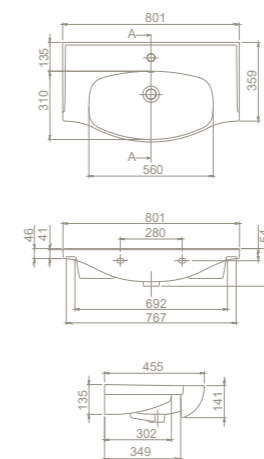

100x46,5 cm

VB018A32U00
082600-u
Basin, Lila

Features

Fixing **Not included**
Bowl **Center**
Installation **Vanity/Wall Hang**
please remove "-U"
to cancel the faucet hole

80x46,5 cm

VB018M22U00
082400-u
Basin, Lila

Fixing **Not included**
Bowl **Center**
Installation **Vanity/Wall Hang**
please remove "-U"
to cancel the faucet hole

	96x33,5	75x33,5
	25	19
	19x102x51	19x82x49
	40"HC Cont. : 24 103x103x240	40"HC Cont. : 28 83x120x247
	Truck : 24 103x103x240	Truck : 28 83x120x246