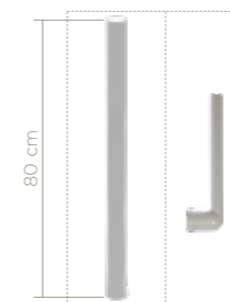

PACKING CONTENTS