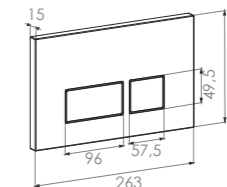

PRODUCT DIMENSIONS