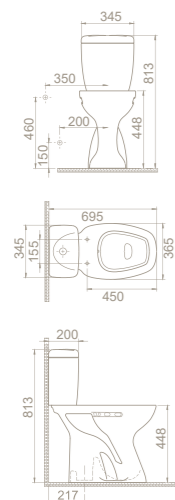

Features

- 3/8" Brass Connection
- Delayed Fill Valve
- Water pressure range: 0,3-10 bar
- Certifications: UPC

- 38
- 39x81x48
- 40"HC Cont. : 12
  80x120x234
- Truck : 12
  80x120x234