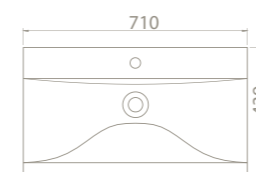

Half Pedestal, Cubic

PD063110000
016000
Pedestal, Bella

Features

Installation
Over Counter Basin
Wall Hang Basin/Half Pedestal

please remove "-U"
to cancel the faucet hole

	14		7
	19x74x50		31x32x31
	40"HC Cont. : 34 114x114x253		40"HC Cont. : 63 92x96x262
	Truck : 34 114x114x253		Truck : 63 92x96x262