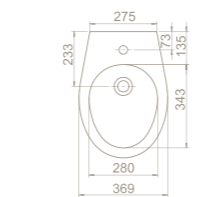

PRODUCTS

P-Type Without Bidet
WC01817PN00
028300-pw

P-Type With Bidet
WC01817PB00
028300-p

Cistern, Ova
CS010010100
009300

S-Type Without Bidet
WC01817SN00
028300-w

S-Type With Bidet
WC01817SB00
028300

HC01805PN00
018400-w

HC01805PB00
018400

BW018092U00
015200

BC01803FN00
029100-w

BC01803FB00
029100

YB018082U00
005400

VB018A32U00
082600-u
Basin, Lila

VB018M22U00
082400-u
Basin, Lila

SC01802P10002831

Features

- PP
- Easy Take Off
- Plastic Hinges

160000 000 31

160000 000 28

IM01801020120022

Features

- 3/8" Brass Connection
- Delayed Fill Valve
- Water pressure range:
  0,3-10 bar
- Certifications
  UPC

Installation **Easy Fixation**
Flushing **3 - 4,5 L**
Fixing **included**

Features

33

37x86x42

40"HC Cont. : 15
85x110x247

Truck : 15
85x110x247

Standard System
Installation **Easy Fixation**
Flushing **4 - 6 L**
Fixing **Not included**

14

39x54x37

40"HC Cont. : 25
93x114x246

Truck : 31
114x114x234

Bidet Top Hole
Installation **Easy Fixation**
Fixing **Not included**

17

39x54x37

40"HC Cont. : 36
114x114x233

Truck : 36
114x114x233

Standard System
Bidet **Without / With**
Installation **Easy Fixation**
Flushing **4 - 6 L**
Fixing **included**
*please remove "-W" for
bidet hole*

24

38x56x42

40"HC Cont. : 20
114x114x256

Truck : 20
114x114x256

Features

21

37x56x44

40"HC Cont. : 30
114x114x231

Truck : 30
114x114x231

Fixing **Not included**
Bowl **Center**
Installation **Vanity/Wall Hang**
*please remove "-U"
to cancel the faucet hole*

96x33,5

25

19x102x51

40"HC Cont. : 24
103x103x240

Truck : 24
103x103x256

Fixing **Not included**
Bowl **Center**
Installation **Vanity/Wall Hang**
*please remove "-U"
to cancel the faucet hole*

75x33,5

19

19x82x49

40"HC Cont. : 28
83x120x246

Truck : 30
83x120x246