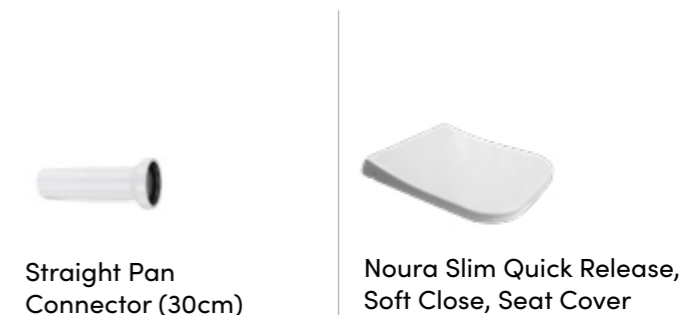

Straight Pan Connector (30cm)

Noura Slim Quick Release, Soft Close, Seat Cover

160000 000 31

SC00401S50002931

Features
• Duoplast
• Easy Take Off
• Hinges Stainless Steel

- SC00401S50402931
  white matte
- SC00401S50702931
  cappuccino matte
- SC00401S50502931
  black matte
- SC00401S51302931
  gray matte

Features
• 3/8" Brass Connection
• Delayed Fill Valve
• Water pressure range: 0,3-10 bar
• Certifications UPC

Features
• Duoplast
• Easy Take Off
• Hinges Stainless Steel