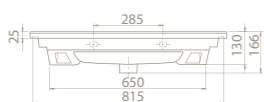

PRODUCTS

100x45 cm

VB048A02U00
067600-u
Basin, Arte

Features

Installation
Vanity / Wall hang Basin

please remove "-U"
to cancel the faucet hole

85x45 cm

VB048N52U00
067500-u
Basin, Arte

Installation
Vanity / Wall hang Basin

please remove "-U"
to cancel the faucet hole

75x45 cm

VB048L22U00
067400-u
Basin, Arte

Installation
Vanity / Wall hang Basin

please remove "-U"
to cancel the faucet hole

65x45 cm

VB048J32U00
067300-u
Basin, Arte

Installation
Vanity / Wall hang Basin

please remove "-U"
to cancel the faucet hole

55x36,5 cm

VB048G12U00
067200-u
Basin, Arte

Features

Installation
Vanity / Wall hang Basin

please remove "-U"
to cancel the faucet hole

	97x43,5	81,5x42,5	72,5x43,5	62x43
	21	19	16	14
	21x103x52	19x88x50	18x77x49	18x67x49
	40°HC Cont. : 24 103x103x242	40°HC Cont. : 28 93x110x252	40°HC Cont. : 40 114x114x244	40°HC Cont. : 46 105x120x256
	Truck : 24 103x103x263	Truck : 28 93x110x252	Truck : 40 114x114x256	Truck : 46 105x120x256

	51,7x35
	11
	18x56x39
	40°HC Cont. : 64 110x110x248
	Truck : 64 110x110x266