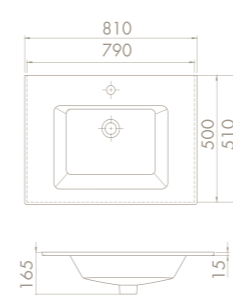

78,5x49,5	68,5x49,5	58x49,5
	12	11	11
	19x85x56	19x75x55	19x65x56
	40"HC Cont. : 24 83x120x238	40"HC Cont. : 32 110x110x235	40"HC Cont. : 40 105x120x236
	Truck : 24 83x120x238	Truck : 32 110x110x235	Truck : 40 105x120x236