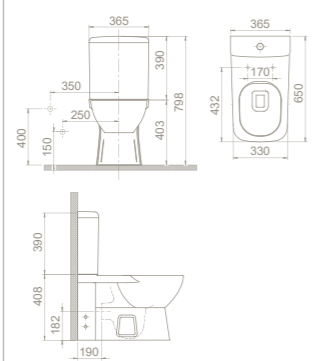

SC00301S50002931

Features

- Duroplast
- Easy Take Off
- Hinges Stainless Steel