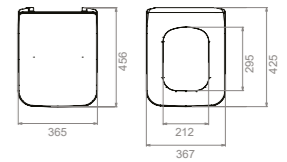

40"HC Cont. : 36
114x114x210

Truck : 36
114x114x210

ibiza, Slim, Quick Release, Soft Close, Seat Cover

SC00101S50002931

Features

- Duroplast
- Easy Take Off
- Hinges Stainless Steel

ibiza, Slim, Quick Release, Soft Close, Seat Cover