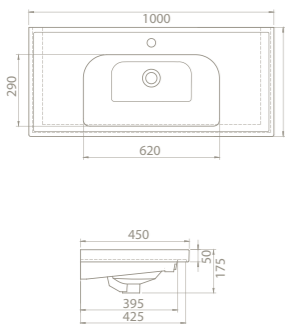

PRODUCTS

100x45 cm

VB015A02U00
031400-u
Basin, Frame

Features

Installation
Vanity / Wall hang Basin

please remove "-U"
to cancel the faucet hole

Colours

- **VB015A02U04**
  031400-97
  white matte
- **VB015A02U07**
  031408-97
  cappuccino matte
- **VB015A02U05**
  031407-97
  black matte
- **VB015A02U13**
  03140A-97
  gray matte

90x45 cm

VB015N82U00
031300-u
Basin, Frame

Installation

Vanity / Wall hang Basin

please remove "-U"
to cancel the faucet hole

- **VB015N82U04**
  031300-97
- **VB015N82U07**
  031308-97
- **VB015N82U05**
  031307-97
- **VB015N82U13**
  03130A-97

80x45 cm

VB015M22U00
031200-u
Basin, Frame

Installation

Vanity / Wall hang Basin

please remove "-U"
to cancel the faucet hole

- **VB015M22U04**
  031200-97
- **VB015M22U07**
  031208-97
- **VB015M22U05**
  031207-97
- **VB015M22U13**
  03120A-97

70x45 cm

VB015K42U00
031100-u
Basin, Frame

Installation

Vanity / Wall hang Basin

please remove "-U"
to cancel the faucet hole

- **VB015K42U04**
  031100-97
- **VB015K42U07**
  031108-97
- **VB015K42U05**
  031107-97
- **VB015K42U13**
  03110A-97

65x45 cm

VB015J32U00
030800-u
Basin, Frame

Features

Installation
Vanity / Wall hang Basin

please remove "-U"
to cancel the faucet hole

Colours

- **VB015J32U04**
  030800-97
  white matte
- **VB015J32U07**
  030808-97
  cappuccino matte
- **VB015J32U05**
  030807-97
  black matte
- **VB015J32U13**
  03080A-97
  gray matte

60x45 cm

VB015H82U00
031000-u
Basin, Frame

Installation

Vanity / Wall hang Basin

please remove "-U"
to cancel the faucet hole

- **VB015H82U04**
  031000-97
- **VB015H82U07**
  031008-97
- **VB015H82U05**
  031007-97
- **VB015H82U13**
  03100A-97

50x38 cm

VB015F52U00
030900-u
Basin, Frame

Installation

Vanity / Wall hang Basin

please remove "-U"
to cancel the faucet hole

- **VB015F52U04**
  030900-97
- **VB015F52U07**
  030908-97
- **VB015F52U05**
  030907-97
- **VB015F52U13**
  03090A-97

* Left Tap Hole

50x28 cm