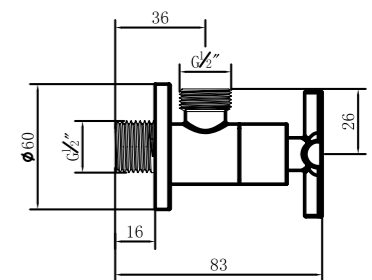

3/8" Angle Valve

AV05805020111121
9TA0010000

Quantity in box 100

- corrosion resistant of chrome-nikel coated
- ceramic cartridge
- inside rosette