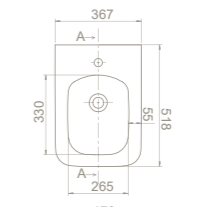

hera

New toilet bowl added to the Rimless series.
A modern and elegant look, uncomplicated with simple geometry.

The last generation rimless v3 wall hang WC pan that will contribute to the hygiene of the bathrooms with its generation washing system and easy cleaning feature.

CeraStyle **rimless v3**
NEW SYSTEM

WATER DISTRIBUTION

- Special designed water distribution system to clean all parts of the bowl.

CLEANING

- Offers easy cleaning with the rimless system.

RIMLESS BOWL

- Not having holes prevents occurring of the harmful organisms.

CeraStyle **rimless v3**
NEW SYSTEM

Hera Wall Hang, have Integrated Bidet Faucet Options

- Integrated Bidet Faucet Options

- Hot - Cold Water Connection for Integrated Bidet

- Cold Water Connection for Integrated Bidet

- With Bidet Options

rimless v3
NEW SYSTEM

Wall Hang Toilet, Hera Rimless

HC01706PN00
019700-w

HC01706PB00
019700

Features

- Rimless System
- Installation **Hidden Fixation**
- Flushing **4 - 6 L**
- Shape **Square**
- Fixing **included**

Colours

- **HC01706PN04**
  019700-w-97
  white matte
- **HC01706PN07**
  019708-w-97
  cappuccino matte
- **HC01706PN05**
  019707-w-97
  black matte
- **HC01706PN13**
  01970A-w-97
  gray matte

25
39x54x40
40"HC Cont. : 25
93x114x246
Truck : 31
114x114x246

Wall Hang Toilet Hera Rimless With Integrated Bidet Faucet

Cold water connection HC01706PC00
019700 - S

Cold / Hot Water connection HC01706PH00
019700 - D

- Rimless System
- Bidet **Integrated**
- Installation **Hidden Fixation**
- Flushing **4 - 6 L**
- Shape **Square**
- Fixing **included**

HC01706PC04
019700-S-97

HC01706PH04
019700-D-97

HC01706PC07
019708-S-97

HC01706PH07
019708-D-97

HC01706PC05
019707-S-97

HC01706PH05
019707-D-97

HC01706PC13
01970A-S-97

HC01706PH13
01970A-D-97

25
39x54x40
40"HC Cont. : 25
93x114x246
Truck : 31
114x114x246

Wall Hang Bidet, Hera

BW017092U00
015600

Installation **Hidden**