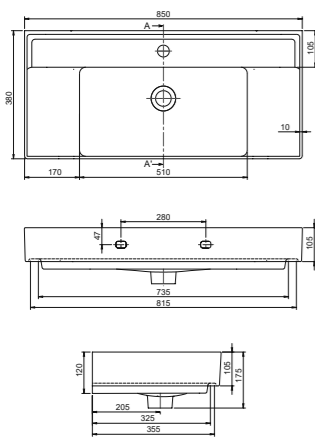

PRODUCTS

NEW 85x38 cm
WB012N42U00
Basin, Sharp

Features

Installation
Vanity / Wall hang Basin
please remove "-U"
to cancel the faucet hole

Colours

- WB012N42U04
  white matte
- WB012N42U07
  cappuccino matte
- WB012N42U05
  black matte
- WB012N42U13
  gray matte

NEW 65x38 cm
WB012J02U00
Basin, Sharp

Installation
Vanity / Wall hang Basin
please remove "-U"
to cancel the faucet hole

- WB012J02U04
- WB012J02U07
- WB012J02U05
- WB012J02U13

NEW 60x30 cm
WB012H52R00
Basin, Sharp

Installation
Vanity / Wall hang Basin
please remove "-U"
to cancel the faucet hole

- WB012H52R04
- WB012H52R07
- WB012H52R05
- WB012H52R13

NEW 60x30 cm
WB012H52L00
Basin, Sharp

Installation
Vanity / Wall hang Basin
please remove "-U"
to cancel the faucet hole

- WB012H52L04
- WB012H52L07
- WB012H52L05
- WB012H52L13

NEW 50x30 cm
WB012T92U00
Basin, Sharp

Features

Installation
Vanity / Wall hang Basin
please remove "-U"
to cancel the faucet hole

Colours

- WB012T92U04
  white matte
- WB012T92U07
  cappuccino matte
- WB012T92U05
  black matte
- WB012T92U13
  gray matte

NEW 40x30 cm
WB012T82U00
Basin, Sharp

Installation
Vanity / Wall hang Basin
please remove "-U"
to cancel the faucet hole

- WB012T82U04
- WB012T82U07
- WB012T82U05
- WB012T82U13

NEW 50x25 cm
WB012F22R00
Basin, Sharp

Installation
Vanity / Wall hang Basin
please remove "-U"
to cancel the faucet hole

- WB012F22R04
- WB012F22R07
- WB012F22R05
- WB012F22R13

NEW 50x25 cm
WB012F22L00
Basin, Sharp

Installation
Vanity / Wall hang Basin
please remove "-U"
to cancel the faucet hole

- WB012F22L04
- WB012F22L07
- WB012F22L05
- WB012F22L13

	80x35,5	61x35	56,5x28
	19	14	14
	19x86x41	19x66x40	17x61x32
	40"HC Cont. : 27 90x105x245	40"HC Cont. : 44 110x110x245	40"HC Cont. : 56 80x120x249
	Truck : 27 90x105x245	Truck : 44 110x110x245	Truck : 56 80x120x249