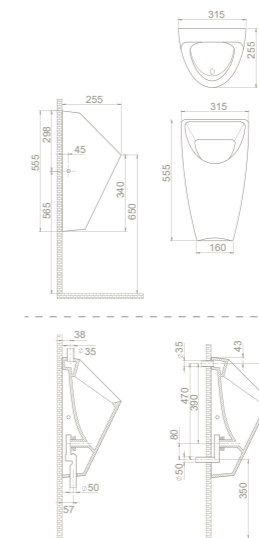

PRODUCTS

Basin, Squatting Pans, Closets, Urinal and Separator

45x35 cm

WB005E12U00

003100-u
Basin

Features

Fixing **Not included**

Bowl **Center**

Installation **Wall Hang/
Pedestal Basin**

*please remove "-U"
to cancel the faucet hole*

28x37 cm

TB014D12U00

001400-u
Basin

Fixing **Not included**

Bowl **Center**

Installation **Wall Hang**

*please remove "-U"
to cancel the faucet hole*

Toilets - P Type

**P-Type Without Bidet
BC05801PN00**

005100-pw

**P-Type With Bidet
BC05801PB00**

005100-p

Bidet **Without / With**

Installation **Easy Fixation**

Flushing **4 - 6 L**

Fixing **included**

Toilets - S Type

**S-Type Without Bidet
BC05801SN00**

005000-w

**S-Type With Bidet
BC05801SB00**

005000

	11	7	16
	20x46x39	16x39x33	
	40"HC Cont. : 72 114x114x240	40"HC Cont. : 147 114x114x241	40"HC Cont. : 40 114x114x218
	Truck : 72 114x114x240	Truck : 147 114x114x257	Truck : 48 114x114x258

Toilets - P Type

Toilets - S Type

50x60 cm

SQ002P60500

004400
Squatting Pan, City

19

40"HC Cont. : 49
100x120x235

Truck : 49
100x120x235

50x60 cm

SQ058P60500

004500
Squatting Pan

20

40"HC Cont. : 49
100x120x235

Truck : 49
100x120x235

Urinal

UR00200FP00

005800
City

UR00200FP00

Urinal

005800-p
Horizontal inlet
Horizontal outlet

UR00200FU00

Urinal

005800-pu
Vertical inlet
Horizontal outlet

urinal syphon, vertical & horizontal
function 50/40 mm
may it be installed in function
of horizontal or vertical
direction.

11

34x57x28

40"HC Cont. : 48
100x120x240

Truck : 48
100x120x240

Separator

US002000100

005900
City

8

14x68x38

40"HC Cont. : 72
108x108x239

Truck : 72
108x108x239