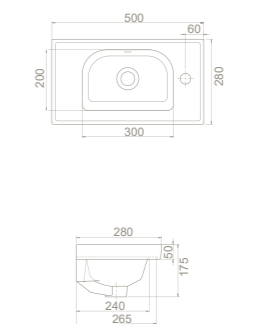

PRODUCTS

100x45 cm

VB015A02U00
031400-u
Basin, Frame

Features

Installation
Vanity / Wall hang Basin

please remove "-U"
to cancel the faucet hole

Colours

- **VB015A02U04**
  031400-97
  white matte
- **VB015A02U07**
  031408-97
  cappuccino matte
- **VB015A02U05**
  031407-97
  black matte
- **VB015A02U13**
  03140A-97
  gray matte

90x45 cm

VB015N82U00
031300-u
Basin, Frame

Installation

Vanity / Wall hang Basin

please remove "-U"
to cancel the faucet hole

- **VB015N82U04**
  031300-97
- **VB015N82U07**
  031308-97
- **VB015N82U05**
  031307-97
- **VB015N82U13**
  03130A-97

80x45 cm

VB015M22U00
031200-u
Basin, Frame

Installation

Vanity / Wall hang Basin

please remove "-U"
to cancel the faucet hole

- **VB015M22U04**
  031200-97
- **VB015M22U07**
  031208-97
- **VB015M22U05**
  031207-97
- **VB015M22U13**
  03120A-97

70x45 cm

VB015K42U00
031100-u
Basin, Frame

Installation

Vanity / Wall hang Basin

please remove "-U"
to cancel the faucet hole

- **VB015K42U04**
  031100-97
- **VB015K42U07**
  031108-97
- **VB015K42U05**
  031107-97
- **VB015K42U13**
  03110A-97

65x45 cm

VB015J32U00
030800-u
Basin, Frame

Features

Installation
Vanity / Wall hang Basin

please remove "-U"
to cancel the faucet hole

Colours

- **VB015J32U04**
  030800-97
  white matte
- **VB015J32U07**
  030808-97
  cappuccino matte
- **VB015J32U05**
  030807-97
  black matte
- **VB015J32U13**
  03080A-97
  gray matte

60x45 cm

VB015H82U00
031000-u
Basin, Frame

Installation

Vanity / Wall hang Basin

please remove "-U"
to cancel the faucet hole

- **VB015H82U04**
  031000-97
- **VB015H82U07**
  031008-97
- **VB015H82U05**
  031007-97
- **VB015H82U13**
  03100A-97

50x38 cm

VB015F52U00
030900-u
Basin, Frame

Installation

Vanity / Wall hang Basin

please remove "-U"
to cancel the faucet hole

- **VB015F52U04**
  030900-97
- **VB015F52U07**
  030908-97
- **VB015F52U05**
  030907-97
- **VB015F52U13**
  03090A-97

* Left Tap Hole

50x28 cm