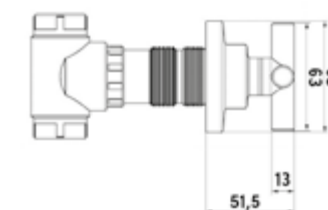

STOP VALVE

GENERAL SPECIFICATIONS

- Adjustable flush mounted
- It may change the seal without damaging the wall covering
- The Hidden bidet pipe can be used as angle valve in Wall-hung WC
- Aesthetic design
- Corrosion resist chromium-nickel plated
- Sliding rosette
- With PP-RC body does not need sleeve nut

SQUARE ECO VALVE

Inlet Connection 1/2"
SV05805030001321
9SV0050002

Inlet Connection 3/4"
SV05805010001321
9SV0050003

PLUS VALVE

Inlet Connection 1/2"
SV05805030001411
9SV0010002

Inlet Connection 3/4"
SV05805010001411
9SV0010003

BALL VALVE (for squatting pan)

1/2 "(20mm) Clean Water entry Connection
SV05805030001611
9SV0070002

3/4 "(25mm) Clean Water entry Connection
SV05805010001611
9SV0070003

PLUS VALVE

Inlet Connection 1/2"
SV05806030001421

Inlet Connection 3/4"
SV05806010001421