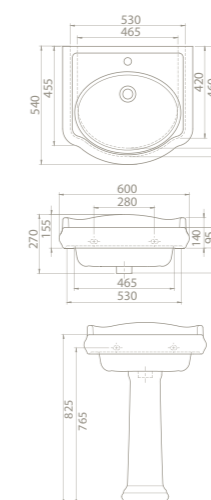

1837 is the year Victorian age started...

1837 is the year Victorian age started... This age carries an air of baroque architecture. 1837 Set was designed as a special concept enriched by English style baroque washbasins and country armature for those who cherish a classic style. You will enjoy a unique experience.

Washbasins of 1837 Set are compatible with both furniture and column feet. There are also 100 cm, 80 cm and 60 cm options in this set.

100x54 cm

VB028A62U00
030400-u
Basin, 1837

Features

Installation
Vanity / Wall hang Basin
please remove "-U"
to cancel the faucet hole

80x54 cm

VB028M62U00
030300-u
Basin, 1837

Installation
Vanity / Wall hang Basin
please remove "-U"
to cancel the faucet hole

60x54 cm

VB028I32U00
030200-u
Basin, 1837

Installation
Vanity / Wall hang Basin
please remove "-U"
to cancel the faucet hole

Pedestal

PD028100000
006100
Basin, 1837

	90x49,5	71x49,5	51x49,5	
	29	25	19	10
	31x101x58	29x82x58	30x61x58	20x70x27
	40"HC Cont. : 16 100x120x244	40"HC Cont. : 16 85x110x246	40"HC Cont. : 24 100x120x246	40"HC Cont. : 63 110x110x122
	Truck : 16 100x120x244	Truck : 16 85x110x246	Truck : 24 100x120x246	Truck : 63 110x110x122