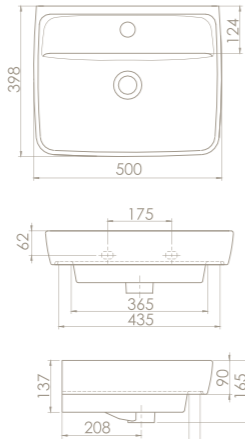

Fixing **included**
Compatible Basin Duru 45x35cm

Features

Bidet **Top Hole**
Installation **Hidden**
Fixation
Fixing **included**

19	15	13	14
37x56x44	19x61x45	18x51x44	19x58x49
40"HC Cont. : 30 110x110x231	40"HC Cont. : 54 100x120x255	40"HC Cont. : 64 108x108x252	40"HC Cont. : 56 114x114x248
Truck : 30 110x110x231	Truck : 54 100x120x255	Truck : 64 108x108x252	Truck : 56 114x114x248