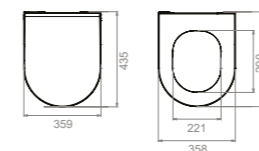

Bella Slim Quick Release, Soft Close, Seat Cover

SC00501S50022931