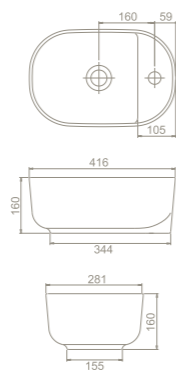

42x27 cm

OC007D61U00
077000-u
Basin, Aqua

Installation
Over Counter Basin
please remove "-U"
to cancel the faucet hole

- OC007D61U04
  077000-97
- OC007D61U07
  077008-97
- OC007D61U05
  077007-97
- OC007D61U13
  07700A-97

	8
	30x43x18
	40"HC Cont. : 91 90x105x250
	Truck : 91 90x105x250