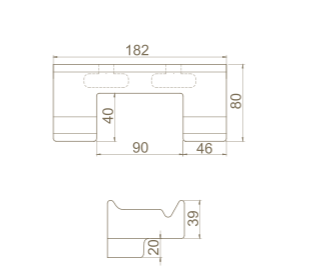

PRODUCTS

ET059R60000
010500
Defne

ET059R50000
010400
Defne

AH059R00000
010800
Defne

TK059P80000
010200
Defne

SA059P90000
010000
Defne

SA059R10000
010300
Defne

Installation **Hidden Fixation**
Fixing **included**
Shape **Square**

Installation **Hidden Fixation**
Fixing **included**
Shape **Square**

Installation **Hidden Fixation**
Fixing **included**
Shape **Square**

Installation **Hidden Fixation**
Fixing **included**
Shape **Square**
• consists plastic roller

Installation **Hidden Fixation**
Fixing **included**
Shape **Square**

Installation **Hidden Fixation**
Fixing **included**
Shape **Square**

1. Colours
2. ET059R60004
     010500-97
     white matte
   - ET059R60007
     010508-97
     cappuccino matte
   - ET059R60005
     010507-97
     black matte
   - ET059R60013
     01050A-97
     gray matte

- ET059R50004
  010400-97
- ET059R50007
  010408-97
- ET059R50005
  010407-97
- ET059R50013
  01040A-97

- AH059R00004
  010800-97
- AH059R00007
  010808-97
- AH059R00005
  010807-97
- AH059R00013
  01080A-97

1. Colours
2. TK059P80004
     010200-97
     white matte
   - TK059P80007
     010208-97
     cappuccino matte
   - TK059P80005
     010207-97
     black matte
   - TK059P80013
     01020A-97
     gray matte

- SA059P90004
  010000-97
- SA059P90007
  010008-97
- SA059P90005
  010007-97
- SA059P90013
  01000A-97

- SA059R10004
  010300-97
- SA059R10007
  010308-97
- SA059R10005
  010307-97
- SA059R10013
  01030A-97

	4	2,4	1
	31x61x16	34x51x12	38x39x20
	40"HC Cont. : 180 100x120x111	40"HC Cont. : 264 100x100x116	40"HC Cont. : 768 100x100x94
	Truck : 180 100x120x111	Truck : 264 100x100x116	Truck : 768 100x100x94

	3	2	1
	38x62x15	41x41x18	38x46x13
	40"HC Cont. : 280 100x120x117	40"HC Cont. : 448 100x100x105	40"HC Cont. : 576 100x100x128
	Truck : 280 100x120x117	Truck : 448 100x100x105	Truck : 576 114x114x263