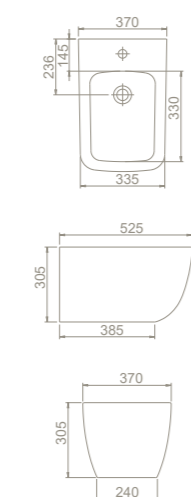

BW007202U00
014900

Installation
Hidden Fixation
Shape **Soft**
Fixing **included**
Tap Hole Configuration
Tap Hole
Overflow **With Overflow**

1. **Colours**
2. HC00719PN04
     017800-97
     white matte
   - HC00719PN07
     017808-97
     cappuccino matte
   - HC00719PN05
     017807-97
     black matte
   - HC00719PN13
     01780A-97
     gray matte

	24
	38x53x31
	40"HC Cont. : 30 9x114x245
	Truck : 36 114x114x245