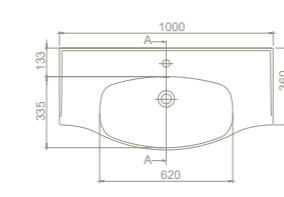

PRODUCTS

P-Type Without Bidet
WC01817PN00
028300-pw

P-Type With Bidet
WC01817PB00
028300-p

Cistern, Ova
CS010010100
009300

S-Type Without Bidet
WC01817SN00
028300-w

S-Type With Bidet
WC01817SB00
028300

HC01805PN00
018400-w

HC01805PB00
018400

BW018092U00
015200

BC01803FN00
029100-w

BC01803FB00
029100

YB018082U00
005400

VB018A32U00
082600-u
Basin, Lila

VB018M22U00
082400-u
Basin, Lila

SC01802P10002831

Features

- PP
- Easy Take Off
- Plastic Hinges

160000 000 31

160000 000 28

IM01801020120022

Features

- 3/8" Brass Connection
- Delayed Fill Valve
- Water pressure range:
  0,3-10 bar
- Certifications
  UPC

Installation **Easy Fixation**
Flushing **3 - 4,5 L**
Fixing **included**

Features

33

37x86x42

40"HC Cont. : 15
85x110x247

Truck : 15
85x110x247

Standard System
Installation **Easy Fixation**
Flushing **4 - 6 L**
Fixing **Not included**

14

39x54x37

40"HC Cont. : 25
93x114x246

Truck : 31
114x114x234

Bidet Top Hole
Installation **Easy Fixation**
Fixing **Not included**

17

39x54x37

40"HC Cont. : 36
114x114x233

Truck : 36
114x114x233

Standard System
Bidet **Without / With**
Installation **Easy Fixation**
Flushing **4 - 6 L**
Fixing **included**
*please remove "-W" for
bidet hole*

24

38x56x42

40"HC Cont. : 20
114x114x256

Truck : 20
114x114x256

Features

21

37x56x44

40"HC Cont. : 30
114x114x231

Truck : 30
114x114x231

Fixing **Not included**
Bowl **Center**
Installation **Vanity/Wall Hang**
*please remove "-U"
to cancel the faucet hole*

96x33,5

25

19x102x51

40"HC Cont. : 24
103x103x240

Truck : 24
103x103x256

Fixing **Not included**
Bowl **Center**
Installation **Vanity/Wall Hang**
*please remove "-U"
to cancel the faucet hole*

75x33,5

19

19x82x49

40"HC Cont. : 28
83x120x246

Truck : 30
83x120x246