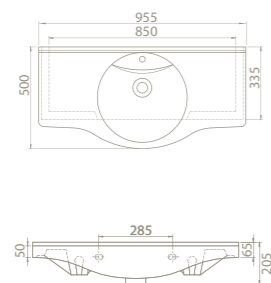

PRODUCTS

105x50 cm

VB047B02U00
066700-u
Basin, Nil

Features

Installation
Vanity / Wall hang Basin
please remove "-U"
to cancel the faucet hole

95x50 cm

VB047O82U00
066600-u
Basin, Nil

Installation
Vanity / Wall hang Basin
please remove "-U"
to cancel the faucet hole

85x50 cm

VB047N72U00
066500-u
Basin, Nil

Installation
Vanity / Wall hang Basin
please remove "-U"
to cancel the faucet hole

75x50 cm

VB047L42U00
066400-u
Basin, Nil

Installation
Vanity / Wall hang Basin
please remove "-U"
to cancel the faucet hole

65x50 cm

VB047J72U00
066100-u
Basin, Nil

Features

Installation
Vanity / Wall hang Basin
please remove "-U"
to cancel the faucet hole

55x47 cm

VB047G92U00
066000-u
Basin, Nil

Installation
Vanity / Wall hang Basin
please remove "-U"
to cancel the faucet hole

45x43 cm

VB047E32U00
066200-u
Basin, Nil

Installation
Vanity / Wall hang Basin
please remove "-U"
to cancel the faucet hole

	101x33	91x33	81,4x33	71x33
	23	21	20	18
	22x106x53	22x98x54	22x87x53	21x77x55
	40"HC Cont. : 22 110x110x246	40"HC Cont. : 22 100x120x250	40"HC Cont. : 22 93x110x248	40"HC Cont. : 26 83x120x252
	Truck : 22 110x110x246	Truck : 22 100x120x250	Truck : 22 93x110x248	Truck : 26 83x120x252

	61,5x33	51,5x33	41,5x30
	16	13	11
	22x66x53	22x57x51	21x47x47
	40"HC Cont. : 34 110x110x248	40"HC Cont. : 44 114x114x240	40"HC Cont. : 60 114x114x249
	Truck : 34 110x110x248	Truck : 44 114x114x240	Truck : 60 114x114x249