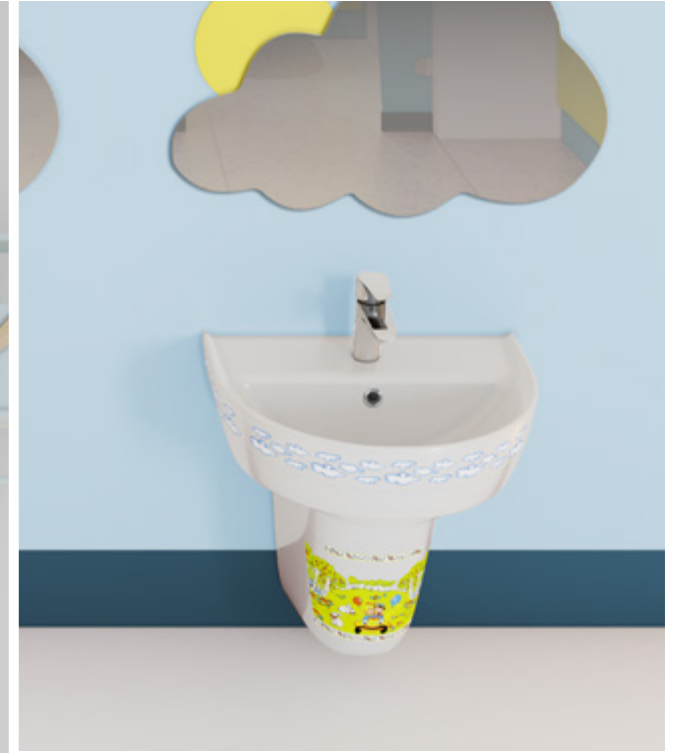

cerastyle.com

Toilet

45x35cm

Half Pedestal

“ With its enjoyable design, the set will also garner admiration from the grownups. Thanks to the kid set. ”

 • P-Type and S-Type With Bidet

 • With and Without Bidet Options