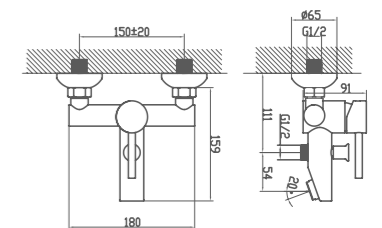

Quantity in box 12