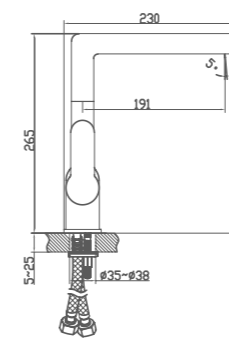

Kitchen Mixer
IM01001020110001
9FA130K99N10

- 35 mm ceramic cartridge with adjustable temperature Flow Rate Limitation
- User friendly faucet knob with 5° degree moving angle
- %50 less water consumption
- Easy installation
- 5 Year guarantee

Quantity in box 10