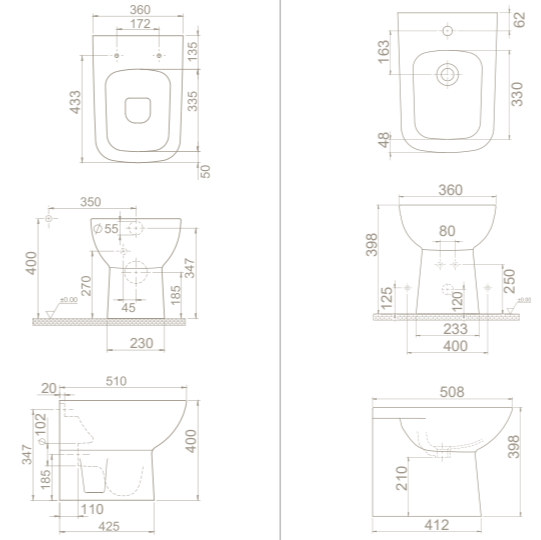

Features

Standard System
Bidet **Without / With**
Installation **Easy Fixation**
Flushing **4 - 6 L**
Shape **Soft**
Fixing **included**

	25	23
	38x53x42	38x53x42
	40"HC Cont. : 20 114x114x256	40"HC Cont. : 20 114x114x224
	Truck : 20 114x114x256	Truck : 20 114x114x266

Features

- 3/8" Brass Connection
- Delayed Fill Valve
- Water pressure range: 0,3-10 bar
- Certifications UPC

Features

- Easy Take Off
- PP
- Hinges Plastic Sliding

SC00301S50002931

Features

- Duroplast
- Easy Take Off
- Hinges Stainless Steel