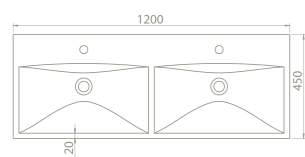

PRODUCTS

120x45 cm

VB032B52T00
032500-u
Basin, Elite

Features

Installation
Vanity / Wall hang Basin

please remove "-U"
to cancel the faucet hole

Colours

- **VB032B52T04**
  032500-97
  white matte
- **VB032B52T07**
  032508-97
  cappuccino matte
- **VB032B52T05**
  032507-97
  black matte
- **VB032B52T13**
  03250A-97
  gray matte

100x45 cm

VB032A02U00
032400-u
Basin, Elite

Installation
Vanity / Wall hang Basin

please remove "-U"
to cancel the faucet hole

- **VB032A02U04**
  032400-97
- **VB032A02U07**
  032408-97
- **VB032A02U05**
  032407-97
- **VB032A02U13**
  03240A-97

90x45 cm

VB032N82U00
032300-u
Basin, Elite

Installation
Vanity / Wall hang Basin

please remove "-U"
to cancel the faucet hole

- **VB032N82U04**
  032300-97
- **VB032N82U07**
  032308-97
- **VB032N82U05**
  032307-97
- **VB032N82U13**
  03230A-97

80x45 cm

VB032M22U00
032200-u
Basin, Elite

Installation
Vanity / Wall hang Basin

please remove "-U"
to cancel the faucet hole

- **VB032M22U04**
  032200-97
- **VB032M22U07**
  032208-97
- **VB032M22U05**
  032207-97
- **VB032M22U13**
  03220A-97

70x45 cm

VB032K42U00
032100-u
Basin, Elite

Features

Installation
Vanity / Wall hang Basin

please remove "-U"
to cancel the faucet hole

Colours

- **VB032K42U04**
  032100-97
  white matte
- **VB032K42U07**
  032108-97
  cappuccino matte
- **VB032K42U05**
  032107-97
  black matte
- **VB032K42U13**
  03210A-97
  gray matte

60x45 cm

VB032H82U00
032000-u
Basin, Elite

Installation
Vanity / Wall hang Basin

please remove "-U"
to cancel the faucet hole

- **VB032H82U04**
  032000-97
- **VB032H82U07**
  032008-97
- **VB032H82U05**
  032007-97
- **VB032H82U13**
  03200A-97

	116x42	94x42	84,7x42,2	76,2x42,5
	29	23	20	18
	20x122x49	19x102x49	19x92x49	20x82x48
	40"HC Cont. : 24 120x120x210	40"HC Cont. : 24 103x103x246	40"HC Cont. : 28 100x110x248	40"HC Cont. : 28 83x120x245
	Truck : 24 120x120x210	Truck : 24 103x103x246	Truck : 28 100x110x248	Truck : 28 83x120x245