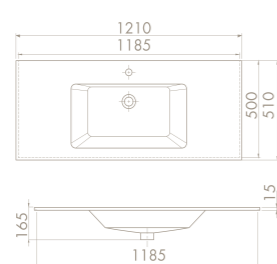

61x51 cm

TB001I62U00
050100-u
Basin, ibiza

Installation
Vanity Basin
please remove "-U"
to cancel the faucet hole

	117,5x49,5	117,5x49,5	98,5x49,5	88,5x49,5
	21	20	15	14
	19x124x57	19x124x57	20x103x56	20x94x56
	40"HC Cont. : 24 108x128x242	40"HC Cont. : 24 108x128x242	40"HC Cont. : 20 103x103x238	40"HC Cont. : 24 100x110x242
	Truck : 24 108x128x242	Truck : 24 108x128x242	Truck : 20 103x103x238	Truck : 24 100x110x242