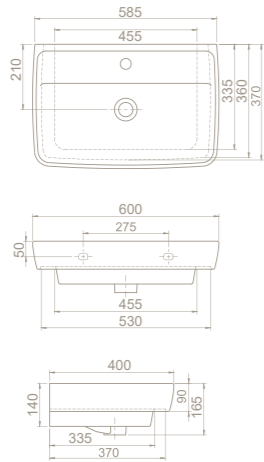

PRODUCTS

Fixing **Not included**
Bowl **Center**
Installation **Pedestal/ Wall Hang**
please remove "-U" to cancel the faucet hole

Fixing **Not included**
Bowl **Center**
Installation **Pedestal/ Wall Hang**
please remove "-U" to cancel the faucet hole

Fixing **Not included**
Bowl **Center**
Installation
Semi-Recessed Basin
please remove "-U" to cancel the faucet hole

Fixing **Not included**
Bowl **Center**
Installation **Pedestal/ Wall Hang**
please remove "-U" to cancel the faucet hole

Fixing **Not included**
Bowl **Center**
Installation
Half Pedestal/ Wall Hang
please remove "-U" to cancel the faucet hole

Fixing **Not included**

Fixing **included**
Compatible Basin Duru 55x45cm

Fixing **included**
Compatible Basin Duru 45x35cm

Features

Bidet **Top Hole**
Installation **Hidden**
Fixation
Fixing **included**

19	15	13	14
37x56x44	19x61x45	18x51x44	19x58x49
40"HC Cont. : 30 110x110x231	40"HC Cont. : 54 100x120x255	40"HC Cont. : 64 108x108x252	40"HC Cont. : 56 114x114x248
Truck : 30 110x110x231	Truck : 54 100x120x255	Truck : 64 108x108x252	Truck : 56 114x114x248