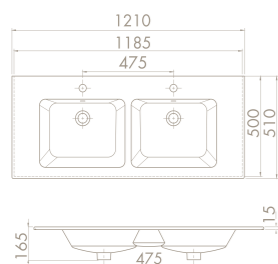

61x51 cm

TB001I62U00
050100-u
Basin, ibiza

Installation
Vanity Basin
please remove "-U"
to cancel the faucet hole

	117,5x49,5	117,5x49,5	98,5x49,5	88,5x49,5
	21	20	15	14
	19x124x57	19x124x57	20x103x56	20x94x56
	40"HC Cont. : 24 108x128x242	40"HC Cont. : 24 108x128x242	40"HC Cont. : 20 103x103x238	40"HC Cont. : 24 100x110x242
	Truck : 24 108x128x242	Truck : 24 108x128x242	Truck : 20 103x103x238	Truck : 24 100x110x242