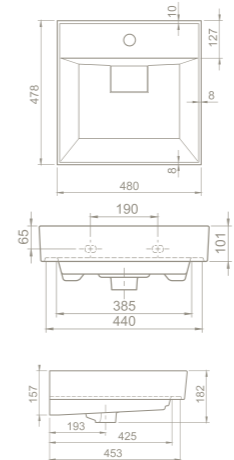

80x35 cm

VB012T52R00
044700-u
Basin, Sharp

Ceramic Cap
Installation
Vanity / Wall hang Basin
please remove "-U"
to cancel the faucet hole

1. **Colours**
2. **VB012T52R04**
     044700-97
   - **VB012T52R07**
     044700-97
   - **VB012T52R05**
     044707-97
   - **VB012T52R13**
     04470A-97

	70x30	70x30	70x30	70x30
	16	16	16	16
	21x82x38	21x82x38	21x82x38	21x82x38
	40"HC Cont. : 30 88x100x245	40"HC Cont. : 30 88x100x245	40"HC Cont. : 30 88x100x245	40"HC Cont. : 30 88x100x245
	Truck : 30 88x100x245	Truck : 30 88x100x245	Truck : 30 88x100x245	Truck : 30 88x100x245