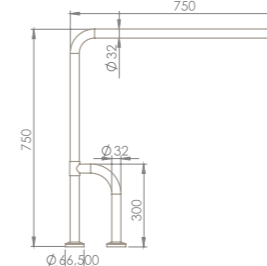

Angled Grab Bar
AD05806031100001