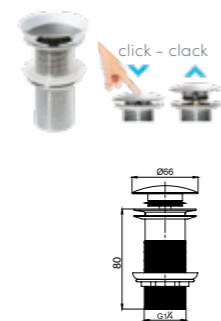

Circle Pop-up Waste for Washbasin

BD05805010211711