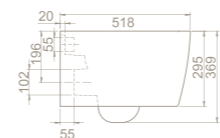

25
39x54x40
40"HC Cont. : 25
93x114x246
Truck : 31
114x114x246

Wall Hang Bidet, Hera

BW017092U00
015600

Installation **Hidden**

Fixation

Shape **Soft**

Fixing **included**

Tap Hole Configuration