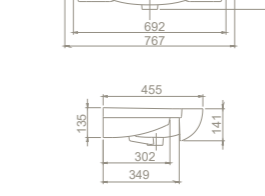

PRODUCTS

P-Type Without Bidet
WC01817PN00
028300-pw

P-Type With Bidet
WC01817PB00
028300-p

Cistern, Ova
CS010010100
009300

S-Type Without Bidet
WC01817SN00
028300-w

S-Type With Bidet
WC01817SB00
028300

HC01805PN00
018400-w

HC01805PB00
018400

BW018092U00
015200

BC01803FN00
029100-w

BC01803FB00
029100

YB018082U00
005400

VB018A32U00
082600-u
Basin, Lila

VB018M22U00
082400-u
Basin, Lila

SC01802P10002831

Features

- PP
- Easy Take Off
- Plastic Hinges

160000 000 31

160000 000 28

IM01801020120022

Features

- 3/8" Brass Connection
- Delayed Fill Valve
- Water pressure range:
  0,3-10 bar
- Certifications
  UPC

Installation **Easy Fixation**
Flushing **3 - 4,5 L**
Fixing **included**

Features

33

37x86x42

40"HC Cont. : 15
85x110x247

Truck : 15
85x110x247

Standard System
Installation **Easy Fixation**
Flushing **4 - 6 L**
Fixing **Not included**

14

39x54x37

40"HC Cont. : 25
93x114x246

Truck : 31
114x114x234

Bidet Top Hole
Installation **Easy Fixation**
Fixing **Not included**

17

39x54x37

40"HC Cont. : 36
114x114x233

Truck : 36
114x114x233

Standard System
Bidet **Without / With**
Installation **Easy Fixation**
Flushing **4 - 6 L**
Fixing **included**
*please remove "-W" for
bidet hole*

24

38x56x42

40"HC Cont. : 20
114x114x256

Truck : 20
114x114x256

Features

21

37x56x44

40"HC Cont. : 30
114x114x231

Truck : 30
114x114x231

Fixing **Not included**
Bowl **Center**
Installation **Vanity/Wall Hang**
*please remove "-U"
to cancel the faucet hole*

96x33,5

25

19x102x51

40"HC Cont. : 24
103x103x240

Truck : 24
103x103x256

Fixing **Not included**
Bowl **Center**
Installation **Vanity/Wall Hang**
*please remove "-U"
to cancel the faucet hole*

75x33,5

19

19x82x49

40"HC Cont. : 28
83x120x246

Truck : 30
83x120x246