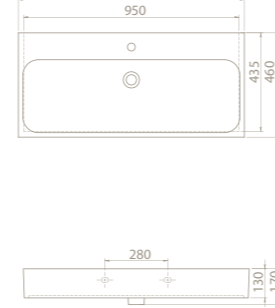

PRODUCTS

150x47 cm

VB022C82T00
080900-u
Basin, Pinto

Features

Installation
Vanity / Wall hang Basin
please remove "-U"
to cancel the faucet hole

Colours

- **VB022C82T04**
  080900-97
  white matte
- **VB022C82T07**
  080908-97
  cappuccino matte
- **VB022C82T05**
  080907-97
  black matte
- **VB022C82T13**
  08090A-97
  gray matte

	144x43	114x43	94,5x43	94,5x43
	38	30	24	24
	19x156x54	18x126x55	19x102x54	18x101x51
	40"HC Cont. : 24 112x156x238	40"HC Cont. : 24 108x128x238	40"HC Cont. : 24 103x103x248	40"HC Cont. : 24 103x103x251
	Truck : 24 112x156x238	Truck : 24 108x128x238	Truck : 24 103x103x248	Truck : 24 103x103x251

120x47 cm

VB022B62T00
080700-u
Basin, Pinto

Installation
Vanity / Wall hang Basin
please remove "-U"
to cancel the faucet hole

- **VB022B62T04**
  080700-97
- **VB022B62T07**
  080708-97
- **VB022B62T05**
  080707-97
- **VB022B62T13**
  08070A-97

100x47 cm

VB022A12D00
080500-u
Basin, Pinto

Installation
Vanity / Wall hang Basin
please remove "-U"
to cancel the faucet hole

- **VB022A12D04**
  080500-97
- **VB022A12D07**
  080508-97
- **VB022A12D05**
  080507-97
- **VB022A12D13**
  08050A-97

100x47 cm

VB022A12U00
080300-u
Basin, Pinto

Installation
Vanity / Wall hang Basin
please remove "-U"
to cancel the faucet hole

- **VB022A12U04**
  080300-97
- **VB022A12U07**
  080308-97
- **VB022A12U05**
  080307-97
- **VB022A12U13**
  08030A-97

75x47 cm

VB022L62U00
080000-u
Basin, Pinto

Features

Installation
Vanity / Wall hang Basin
please remove "-U"
to cancel the faucet hole

Colours

- **VB022L62U04**
  080000-97
  white matte
- **VB022L62U07**
  080008-97
  cappuccino matte
- **VB022L62U05**
  080007-97
  black matte
- **VB022L62U13**
  08000A-97
  gray matte

	69,5x43
	20
	19x77x52
	40"HC Cont. : 26 80x120x240
	Truck : 28 80x120x259

cerastyle.com