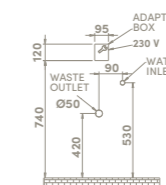

How to use?

When the user stops at the detection area before use, the urinal will automatically drain water for 2 seconds. After the user leaves, the urinal automatically flushes for about 6 seconds. However, the system is 1 min. when used continuously 2 times in this case, only 1 wash is done. If the urinal has not been used for 24 hours, the system will automatically turn off for 6 seconds. It will wash throughout.