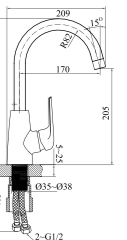

Basin Mixer

WM04705020000021
9FA133W99N20

Quantity in box 12

- 35 mm ceramic cartridge with adjustable temperature Flow Rate Limitation
- User friendly faucet knob with 150 degree moving angle
- Easy installation
- 5 Year guarantee