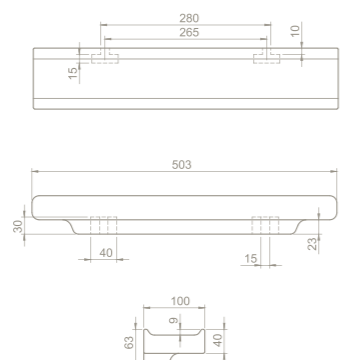

PRODUCTS

ET059R60000
010500
Defne

ET059R50000
010400
Defne

AH059R00000
010800
Defne

TK059P80000
010200
Defne

SA059P90000
010000
Defne

SA059R10000
010300
Defne

Installation **Hidden Fixation**
Fixing **included**
Shape **Square**

Installation **Hidden Fixation**
Fixing **included**
Shape **Square**

Installation **Hidden Fixation**
Fixing **included**
Shape **Square**

Installation **Hidden Fixation**
Fixing **included**
Shape **Square**
• consists plastic roller

Installation **Hidden Fixation**
Fixing **included**
Shape **Square**

Installation **Hidden Fixation**
Fixing **included**
Shape **Square**

1. Colours
2. ET059R60004
     010500-97
     white matte
   - ET059R60007
     010508-97
     cappuccino matte
   - ET059R60005
     010507-97
     black matte
   - ET059R60013
     01050A-97
     gray matte

- ET059R50004
  010400-97
- ET059R50007
  010408-97
- ET059R50005
  010407-97
- ET059R50013
  01040A-97

- AH059R00004
  010800-97
- AH059R00007
  010808-97
- AH059R00005
  010807-97
- AH059R00013
  01080A-97

1. Colours
2. TK059P80004
     010200-97
     white matte
   - TK059P80007
     010208-97
     cappuccino matte
   - TK059P80005
     010207-97
     black matte
   - TK059P80013
     01020A-97
     gray matte

- SA059P90004
  010000-97
- SA059P90007
  010008-97
- SA059P90005
  010007-97
- SA059P90013
  01000A-97

- SA059R10004
  010300-97
- SA059R10007
  010308-97
- SA059R10005
  010307-97
- SA059R10013
  01030A-97

	4	2,4	1
	31x61x16	34x51x12	38x39x20
	40"HC Cont. : 180 100x120x111	40"HC Cont. : 264 100x100x116	40"HC Cont. : 768 100x100x94
	Truck : 180 100x120x111	Truck : 264 100x100x116	Truck : 768 100x100x94

	3	2	1
	38x62x15	41x41x18	38x46x13
	40"HC Cont. : 280 100x120x117	40"HC Cont. : 448 100x100x105	40"HC Cont. : 576 100x100x128
	Truck : 280 100x120x117	Truck : 448 100x100x105	Truck : 576 114x114x263