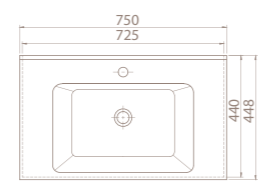

PRODUCTS

100x45 cm

VB048A02U00
067600-u
Basin, Arte

Features

Installation
Vanity / Wall hang Basin

please remove "-U"
to cancel the faucet hole

85x45 cm

VB048N52U00
067500-u
Basin, Arte

Installation
Vanity / Wall hang Basin

please remove "-U"
to cancel the faucet hole

75x45 cm

VB048L22U00
067400-u
Basin, Arte

Installation
Vanity / Wall hang Basin

please remove "-U"
to cancel the faucet hole

65x45 cm

VB048J32U00
067300-u
Basin, Arte

Installation
Vanity / Wall hang Basin

please remove "-U"
to cancel the faucet hole

55x36,5 cm

VB048G12U00
067200-u
Basin, Arte

Features

Installation
Vanity / Wall hang Basin

please remove "-U"
to cancel the faucet hole

	97x43,5	81,5x42,5	72,5x43,5	62x43
	21	19	16	14
	21x103x52	19x88x50	18x77x49	18x67x49
	40°HC Cont. : 24 103x103x242	40°HC Cont. : 28 93x110x252	40°HC Cont. : 40 114x114x244	40°HC Cont. : 46 105x120x256
	Truck : 24 103x103x263	Truck : 28 93x110x252	Truck : 40 114x114x256	Truck : 46 105x120x256

	51,7x35
	11
	18x56x39
	40°HC Cont. : 64 110x110x248
	Truck : 64 110x110x266