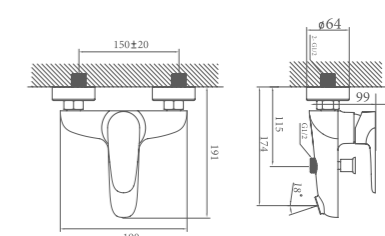

Bathroom Mixer
BM00205000000021
9FA111B99N10

- 35 mm ceramic cartridge with adjustable temperature Flow Rate Limitation
- User friendly faucet knob with 18° degree moving angle
- 1/2" Shower Hose Connection
- %50 less water consumption
- 5 Year guarantee

Quantity in box 12