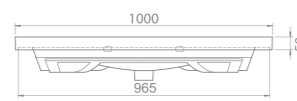

PRODUCTS

120x45 cm

VB032B52T00
032500-u
Basin, Elite

Features

Installation
Vanity / Wall hang Basin

please remove "-U"
to cancel the faucet hole

Colours

- **VB032B52T04**
  032500-97
  white matte
- **VB032B52T07**
  032508-97
  cappuccino matte
- **VB032B52T05**
  032507-97
  black matte
- **VB032B52T13**
  03250A-97
  gray matte

100x45 cm

VB032A02U00
032400-u
Basin, Elite

Installation
Vanity / Wall hang Basin

please remove "-U"
to cancel the faucet hole

- **VB032A02U04**
  032400-97
- **VB032A02U07**
  032408-97
- **VB032A02U05**
  032407-97
- **VB032A02U13**
  03240A-97

90x45 cm

VB032N82U00
032300-u
Basin, Elite

Installation
Vanity / Wall hang Basin

please remove "-U"
to cancel the faucet hole

- **VB032N82U04**
  032300-97
- **VB032N82U07**
  032308-97
- **VB032N82U05**
  032307-97
- **VB032N82U13**
  03230A-97

80x45 cm

VB032M22U00
032200-u
Basin, Elite

Installation
Vanity / Wall hang Basin

please remove "-U"
to cancel the faucet hole

- **VB032M22U04**
  032200-97
- **VB032M22U07**
  032208-97
- **VB032M22U05**
  032207-97
- **VB032M22U13**
  03220A-97

70x45 cm

VB032K42U00
032100-u
Basin, Elite

Features

Installation
Vanity / Wall hang Basin

please remove "-U"
to cancel the faucet hole

Colours

- **VB032K42U04**
  032100-97
  white matte
- **VB032K42U07**
  032108-97
  cappuccino matte
- **VB032K42U05**
  032107-97
  black matte
- **VB032K42U13**
  03210A-97
  gray matte

60x45 cm

VB032H82U00
032000-u
Basin, Elite

Installation
Vanity / Wall hang Basin

please remove "-U"
to cancel the faucet hole

- **VB032H82U04**
  032000-97
- **VB032H82U07**
  032008-97
- **VB032H82U05**
  032007-97
- **VB032H82U13**
  03200A-97

	116x42	94x42	84,7x42,2	76,2x42,5
	29	23	20	18
	20x122x49	19x102x49	19x92x49	20x82x48
	40"HC Cont. : 24 120x120x210	40"HC Cont. : 24 103x103x246	40"HC Cont. : 28 100x110x248	40"HC Cont. : 28 83x120x245
	Truck : 24 120x120x210	Truck : 24 103x103x246	Truck : 28 100x110x248	Truck : 28 83x120x245