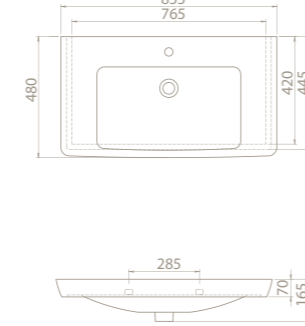

85x48 cm

VB067N62U00
068300-u
Basin, Porto D

Installation
Vanity / Wall hang Basin
please remove "-U"
to cancel the faucet hole

- **VB067N62U04**
  068300-97
- **VB067N62U07**
  068308-97
- **VB067N62U05**
  068307-97
- **VB067N62U13**
  06830A-97

max	115x42,2	99,5x43,5	85,5x42	75,5x42
kg	29	26	21	19
	19x130x53	19x109x53	20x97x50	19x87x52
	40"HC Cont. : 20 108x128x236	40"HC Cont. : 20 110x110x236	40"HC Cont. : 28 100x120x254	40"HC Cont. : 28 100x110x241
	Truck : 20 108x128x236	Truck : 20 110x110x236	Truck : 28 100x120x264	Truck : 28 100x110x241