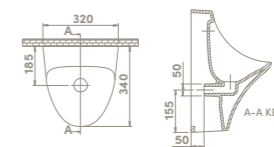

How to use?

When the user stops at the detection area before use, the urinal will automatically drain water for 2 seconds. After the user leaves, the urinal automatically flushes for about 6 seconds. However, the system is 1 min. when used continuously 2 times in this case, only 1 wash is done. If the urinal has not been used for 24 hours, the system will automatically turn off for 6 seconds. It will wash throughout.