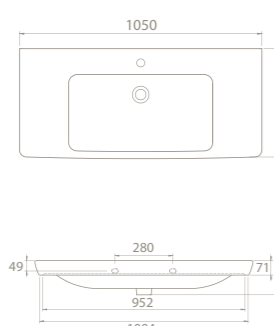

105x48 cm

VB067A92U00
068600-u
Basin, Porto D

Installation
Vanity / Wall hang Basin
please remove "-U"
to cancel the faucet hole

- **VB067A92U04**
  068600-97
- **VB067A92U07**
  068608-97
- **VB067A92U05**
  068607-97
- **VB067A92U13**
  06860A-97

max	115x42,2	99,5x43,5	85,5x42	75,5x42
kg	29	26	21	19
	19x130x53	19x109x53	20x97x50	19x87x52
	40"HC Cont. : 20 108x128x236	40"HC Cont. : 20 110x110x236	40"HC Cont. : 28 100x120x254	40"HC Cont. : 28 100x110x241
	Truck : 20 108x128x236	Truck : 20 110x110x236	Truck : 28 100x120x264	Truck : 28 100x110x241