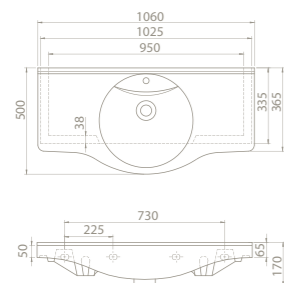

PRODUCTS

105x50 cm

VB047B02U00
066700-u
Basin, Nil

Features

Installation
Vanity / Wall hang Basin
please remove "-U"
to cancel the faucet hole

95x50 cm

VB047O82U00
066600-u
Basin, Nil

Installation
Vanity / Wall hang Basin
please remove "-U"
to cancel the faucet hole

85x50 cm

VB047N72U00
066500-u
Basin, Nil

Installation
Vanity / Wall hang Basin
please remove "-U"
to cancel the faucet hole

75x50 cm

VB047L42U00
066400-u
Basin, Nil

Installation
Vanity / Wall hang Basin
please remove "-U"
to cancel the faucet hole

65x50 cm

VB047J72U00
066100-u
Basin, Nil

Features

Installation
Vanity / Wall hang Basin
please remove "-U"
to cancel the faucet hole

55x47 cm

VB047G92U00
066000-u
Basin, Nil

Installation
Vanity / Wall hang Basin
please remove "-U"
to cancel the faucet hole

45x43 cm

VB047E32U00
066200-u
Basin, Nil

Installation
Vanity / Wall hang Basin
please remove "-U"
to cancel the faucet hole

	101x33	91x33	81,4x33	71x33
	23	21	20	18
	22x106x53	22x98x54	22x87x53	21x77x55
	40"HC Cont. : 22 110x110x246	40"HC Cont. : 22 100x120x250	40"HC Cont. : 22 93x110x248	40"HC Cont. : 26 83x120x252
	Truck : 22 110x110x246	Truck : 22 100x120x250	Truck : 22 93x110x248	Truck : 26 83x120x252

	61,5x33	51,5x33	41,5x30
	16	13	11
	22x66x53	22x57x51	21x47x47
	40"HC Cont. : 34 110x110x248	40"HC Cont. : 44 114x114x240	40"HC Cont. : 60 114x114x249
	Truck : 34 110x110x248	Truck : 44 114x114x240	Truck : 60 114x114x249