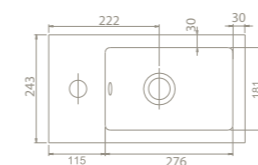

UPDATED DESIGN
24x42 cm
TB014D52U00
071100-u
In Countertop Basin, Mini

Installation
Vanity / Wall hang Basin
please remove "-U"
to cancel the faucet hole

Smart Solutions for Narrow Spaces
Mini washbasins allow you to breath even in a narrow bathroom.

Thanks to Mini you gain extra room even when the space is limited. By combining the Mini washbasin with a bath cabinet you will have usefull storage place and an enlarged bathroom.

	40,3x22,5
	5
	16x45x27
	40"HC Cont. : 120 100x100x252
	Truck : 120 100x100x252