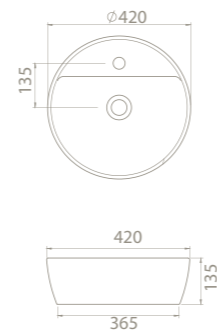

Ø 42 cm

OC021D71U00
076400-u
Over Counter Basin, One

Installation
Over Counter Basin
With Taphole
please remove "-U" to cancel the faucet hole

- **OC021D71U04**
  076400-97
- **OC021D71U07**
  076408-97
- **OC021D71U05**
  076407-97
- **OC021D71U13**
  07640A-97

8
44x44x16
40"HC Cont. : 76
103x103x254
Truck : 76
103x103x254