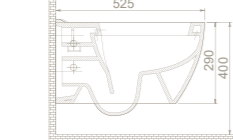

HC00205PN00
018700-w

HC00205PB00
018700

Standard System
Installation *Hidden Fixation*
Flushing **4 - 6 L**
Shape *Soft*
Fixing *included*

HC00205PN04
018700-w-97

HC00205PN07
018708-w-97

HC00205PN05
018707-w-97

HC00205PN13
01870A-w-97

27	39x54x37	40°HC Cont. : 25 93x114x246	Truck : 31 114x114x246

Wall Hang Toilet City Rimless With Integrated Bidet Faucet