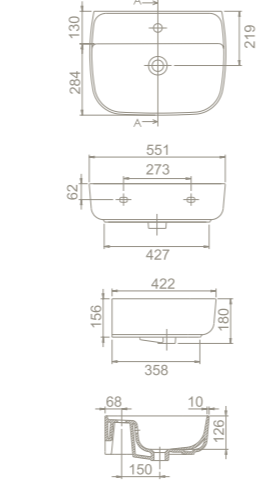

Fixing **Not included**
Bowl **Center**
Installation **Pedestal / Wall Hang**
please remove "-U" to cancel the faucet hole

1. **Colours**
2. OC007G42U04
     078500-97
   - OC007G42U07
     078508-97
   - OC007G42U05
     078507-97
   - OC007G42U13
     07850A-97

	14
	20x57x45
	40"HC Cont. : 40 114x114x240
	Truck : 40 114x114x240