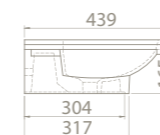

Half Pedestal, Cubic

PD063110000
016000
Pedestal, Bella

Features

Installation
Over Counter Basin
Wall Hang Basin/Half Pedestal

please remove "-U"
to cancel the faucet hole

	14		7
	19x74x50		31x32x31
	40"HC Cont. : 34 114x114x253		40"HC Cont. : 63 92x96x262
	Truck : 34 114x114x253		Truck : 63 92x96x262