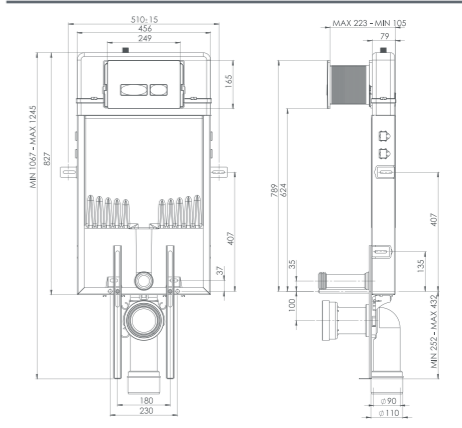

PRODUCT DIMENSIONS