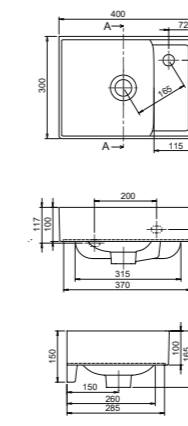

46,5x28	36,5x28	46,5x23
	10	8	8
	18x51x32	17x41x32	17x51x26
	40"HC Cont. : 84 110x110x235	40"HC Cont. : 84 100x100x235	40"HC Cont. : 100 110x110x248
	Truck : 84 110x110x245	Truck : 84 100x100x235	Truck : 100 110x110x248