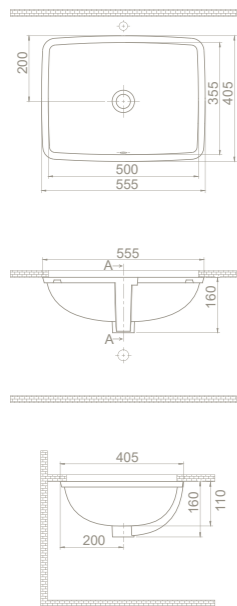

PRODUCTS

55x40 cm
UB058G32W00
070400
Under Counter Basin, City

Fixing **Not included**
Installation **Built-in**
Under Counter Basin

Features

9	43x56x9	40°HC Cont. : 80 100x100x195	Truck : 80 100x100x195