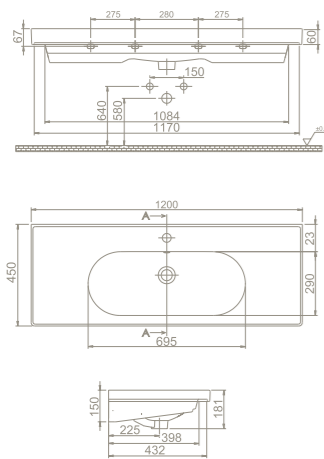

120x45 cm

100x45 cm

80x45 cm

60x45 cm

VB042B52U00
043600-u
Basin, Arya

VB042A02U00
043500-u
Basin, Arya

VB042M22U00
043300-u
Basin, Arya

VB042H82U00
043100-u
Basin, Arya

Features

Installation
Vanity / Wall hang Basin
please remove "-U"
to cancel the faucet hole

Installation
Vanity / Wall hang Basin
please remove "-U"
to cancel the faucet hole

Installation
Vanity / Wall hang Basin
please remove "-U"
to cancel the faucet hole

Installation
Vanity / Wall hang Basin
please remove "-U"
to cancel the faucet hole

Colours

- **VB042B52U04**
  043600-97
  white matte
- **VB042B52U07**
  043608-97
  cappuccino matte
- **VB042B52U05**
  043607-97
  black matte
- **VB042B52U13**
  04360A-97
  gray matte

- **VB042A02U04**
  043500-97
- **VB042A02U07**
  043508-97
- **VB042A02U05**
  043507-97
- **VB042A02U13**
  04350A-97

- **VB042M22U04**
  043300-97
- **VB042M22U07**
  043308-97
- **VB042M22U05**
  043307-97
- **VB042M22U13**
  04330A-97

- **VB042H82U04**
  043100-97
- **VB042H82U07**
  043108-97
- **VB042H82U05**
  043109-97
- **VB042H82U13**
  043109-97

	116x42	95x42,5	75x42,5	55,5x42,5
	28	25	20	15
	20x122x48	19x102x49	20x82x49	20x62x49
	40"HC Cont. : 24 120x120x252	40"HC Cont. : 24 103x103x252	40"HC Cont. : 28 83x120x249	40"HC Cont. : 48 100x120x251
	Truck : 24 120x120x252	Truck : 24 103x103x252	Truck : 28 83x120x249	Truck : 48 100x120x251