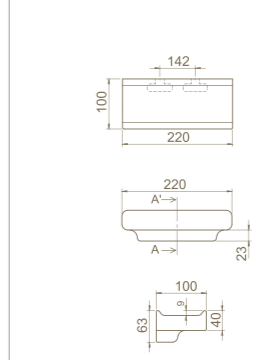

PRODUCTS

ET059R60000
010500
Defne

ET059R50000
010400
Defne

AH059R00000
010800
Defne

TK059P80000
010200
Defne

SA059P90000
010000
Defne

SA059R10000
010300
Defne

Installation **Hidden Fixation**
Fixing **included**
Shape **Square**

Installation **Hidden Fixation**
Fixing **included**
Shape **Square**

Installation **Hidden Fixation**
Fixing **included**
Shape **Square**

Installation **Hidden Fixation**
Fixing **included**
Shape **Square**
• consists plastic roller

Installation **Hidden Fixation**
Fixing **included**
Shape **Square**

Installation **Hidden Fixation**
Fixing **included**
Shape **Square**

1. Colours
2. ET059R60004
     010500-97
     white matte
   - ET059R60007
     010508-97
     cappuccino matte
   - ET059R60005
     010507-97
     black matte
   - ET059R60013
     01050A-97
     gray matte

- ET059R50004
  010400-97
- ET059R50007
  010408-97
- ET059R50005
  010407-97
- ET059R50013
  01040A-97

- AH059R00004
  010800-97
- AH059R00007
  010808-97
- AH059R00005
  010807-97
- AH059R00013
  01080A-97

1. Colours
2. TK059P80004
     010200-97
     white matte
   - TK059P80007
     010208-97
     cappuccino matte
   - TK059P80005
     010207-97
     black matte
   - TK059P80013
     01020A-97
     gray matte

- SA059P90004
  010000-97
- SA059P90007
  010008-97
- SA059P90005
  010007-97
- SA059P90013
  01000A-97

- SA059R10004
  010300-97
- SA059R10007
  010308-97
- SA059R10005
  010307-97
- SA059R10013
  01030A-97

	4	2,4	1
	31x61x16	34x51x12	38x39x20
	40"HC Cont. : 180 100x120x111	40"HC Cont. : 264 100x100x116	40"HC Cont. : 768 100x100x94
	Truck : 180 100x120x111	Truck : 264 100x100x116	Truck : 768 100x100x94

	3	2	1
	38x62x15	41x41x18	38x46x13
	40"HC Cont. : 280 100x120x117	40"HC Cont. : 448 100x100x105	40"HC Cont. : 576 100x100x128
	Truck : 280 100x120x117	Truck : 448 100x100x105	Truck : 576 114x114x263