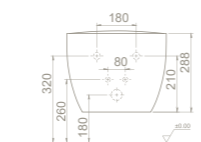

Bella Slim Quick Release, Soft Close, Seat Cover

SC00501S50003012

Features

- Duroplast
- Easy Take Off
- Hinges Stainless Steel

SC00501S50403012
white matte

SC00501S50703012
cappuccino matte

SC00501S50503012
black matte

SC00501S51303012
gray matte