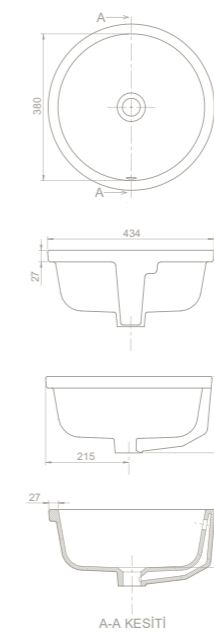

PRODUCTS

55x43 cm

UB058G42W00
070100
Under Counter Basin

Features

Installation
Under Counter Basin

48x39 cm

UB058E92W00
070200
Under Counter Basin

Installation
Under Counter Basin

42x34 cm

UB058D82W00
070000
Under Counter Basin

Installation
Under Counter Basin

35x30 cm

UB058C92W00
070500
Under Counter Basin

Installation
Under Counter Basin

55x40 cm

UB058G32W00
070400
Under Counter Basin, City

Features

Installation
Under Counter Basin

Ø 38 cm

UB065D22W00
070600
Under Counter Basin, Suit

Installation
Under Counter Basin
Wall Hang Basin/Half Pedestal
depth: 14,6 cm

11	8	6	4
43x49x7	45x53x7	43x49x7	36x40x11
40"HC Cont. : 96 100x120x185	40"HC Cont. : 96 92x107x190	40"HC Cont. : 96 88x100x190	40"HC Cont. : 96 81x110x195
Truck : 96 100x120x185	Truck : 96 92x107x190	Truck : 96 88x100x190	Truck : 96 81x110x195

9	9
43x56x9	45x45x24
40"HC Cont. : 80 100x100x195	40"HC Cont. : 60 114x114x250
Truck : 80 100x100x195	Truck : 60 114x114x250