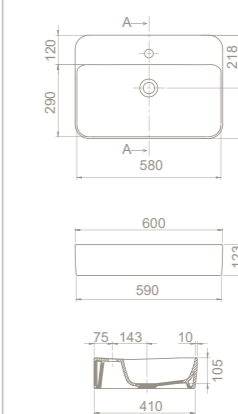

60x38 cm

OC017T61W00
078400
Basin, Hera

Installation
Over Counter Basin

1. **Colours**
2. OC017T61W04 078400-97
   - OC017T61W07 078408-97
   - OC017T61W05 078407-97
   - OC017T61W13 07840A-97

60x42 cm

OC017H71U00
078600-u
Basin, Hera

Installation
Over Counter Basin
please remove “-U”
to cancel the faucet hole

1. **Colours**
2. OC017H71U04 078600-u-97
   - OC017H71U07 078608-u-97
   - OC017H71U05 078607-u-97
   - OC017H71U13 07860A-u-97

48x48 cm

OC017F01U00
078300-u
Basin, Hera

Installation
Over Counter Basin
please remove “-U”
to cancel the faucet hole

1. **Colours**
2. OC017F01U04 078300-u-97
   - OC017F01U07 078308-u-97
   - OC017F01U05 078307-u-97
   - OC017F01U13 07830A-u-97

	76,5x46	55x39			
	14	15	11	13	11
	44x62x15	45x62x17	40x62x15	44x62x15	50x50x15
	40"HC Cont. : 26 108x108x247	40"HC Cont. : 60 114x114x242	40"HC Cont. : 64 103x103x235	40"HC Cont. : 64 103x103x247	40"HC Cont. : 76 114x114x250
	Truck : 26 108x108x247	Truck : 60 114x114x242	Truck : 64 103x103x235	Truck : 64 103x103x247	Truck : 76 114x114x250