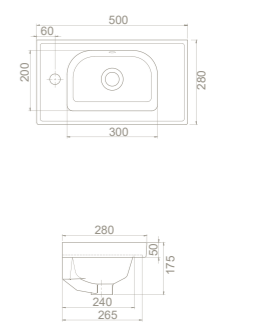

PRODUCTS

100x45 cm

VB015A02U00
031400-u
Basin, Frame

Features

Installation
Vanity / Wall hang Basin

please remove "-U"
to cancel the faucet hole

Colours

- **VB015A02U04**
  031400-97
  white matte
- **VB015A02U07**
  031408-97
  cappuccino matte
- **VB015A02U05**
  031407-97
  black matte
- **VB015A02U13**
  03140A-97
  gray matte

90x45 cm

VB015N82U00
031300-u
Basin, Frame

Installation

Vanity / Wall hang Basin

please remove "-U"
to cancel the faucet hole

- **VB015N82U04**
  031300-97
- **VB015N82U07**
  031308-97
- **VB015N82U05**
  031307-97
- **VB015N82U13**
  03130A-97

80x45 cm

VB015M22U00
031200-u
Basin, Frame

Installation

Vanity / Wall hang Basin

please remove "-U"
to cancel the faucet hole

- **VB015M22U04**
  031200-97
- **VB015M22U07**
  031208-97
- **VB015M22U05**
  031207-97
- **VB015M22U13**
  03120A-97

70x45 cm

VB015K42U00
031100-u
Basin, Frame

Installation

Vanity / Wall hang Basin

please remove "-U"
to cancel the faucet hole

- **VB015K42U04**
  031100-97
- **VB015K42U07**
  031108-97
- **VB015K42U05**
  031107-97
- **VB015K42U13**
  03110A-97

65x45 cm

VB015J32U00
030800-u
Basin, Frame

Features

Installation
Vanity / Wall hang Basin

please remove "-U"
to cancel the faucet hole

Colours

- **VB015J32U04**
  030800-97
  white matte
- **VB015J32U07**
  030808-97
  cappuccino matte
- **VB015J32U05**
  030807-97
  black matte
- **VB015J32U13**
  03080A-97
  gray matte

60x45 cm

VB015H82U00
031000-u
Basin, Frame

Installation

Vanity / Wall hang Basin

please remove "-U"
to cancel the faucet hole

- **VB015H82U04**
  031000-97
- **VB015H82U07**
  031008-97
- **VB015H82U05**
  031007-97
- **VB015H82U13**
  03100A-97

50x38 cm

VB015F52U00
030900-u
Basin, Frame

Installation

Vanity / Wall hang Basin

please remove "-U"
to cancel the faucet hole

- **VB015F52U04**
  030900-97
- **VB015F52U07**
  030908-97
- **VB015F52U05**
  030907-97
- **VB015F52U13**
  03090A-97

* Left Tap Hole

50x28 cm