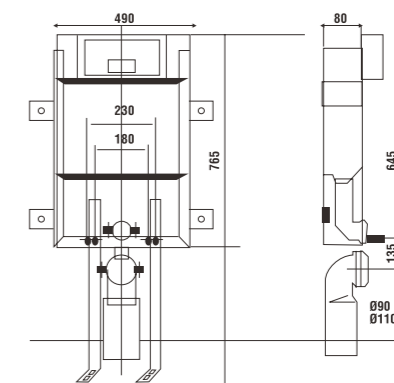

PRODUCT DIMENSIONS