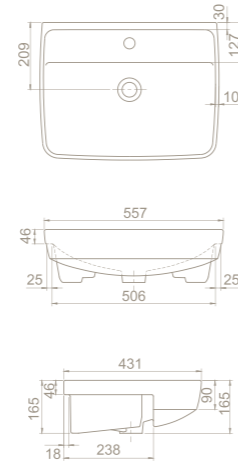

Fixing **included**
Compatible Basin Duru 45x35cm

Features

Bidet **Top Hole**
Installation **Hidden**
Fixation
Fixing **included**

19	15	13	14
37x56x44	19x61x45	18x51x44	19x58x49
40"HC Cont. : 30 110x110x231	40"HC Cont. : 54 100x120x255	40"HC Cont. : 64 108x108x252	40"HC Cont. : 56 114x114x248
Truck : 30 110x110x231	Truck : 54 100x120x255	Truck : 64 108x108x252	Truck : 56 114x114x248