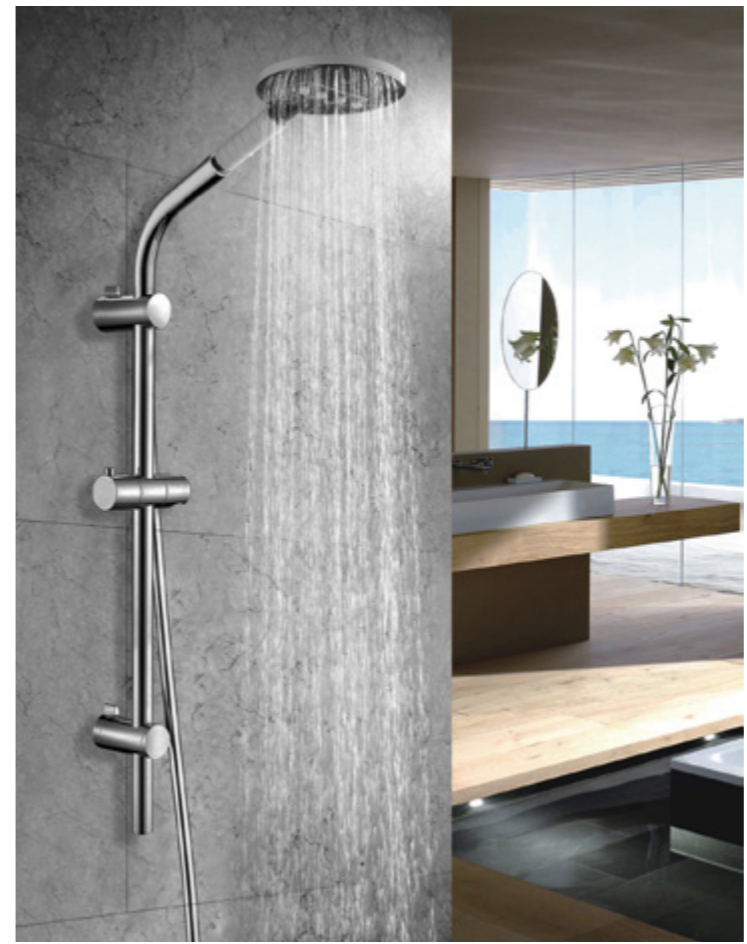

Technical Drawing