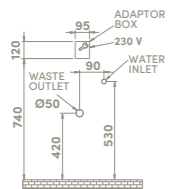

12	10	7
	33x53x36	20x73x20	26x32x31
	40°HC Cont. : 22 100x110x236	40°HC Cont. : 99 114x114x254	40°HC Cont. : 120 114x114x231
	Truck : 36 100x110x236	Truck : 99 114x114x254	Truck : 120 114x114x231