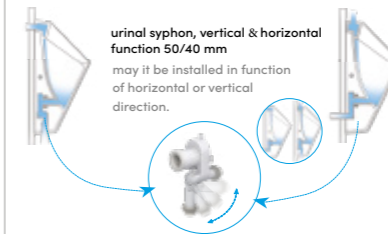

005800
City

UR00200FP00

Urinal

005800-p
Horizontal inlet
Horizontal outlet

UR00200FU00

Urinal

005800-pu
Vertical inlet
Horizontal outlet

urinal syphon, vertical & horizontal
function 50/40 mm
may it be installed in function
of horizontal or vertical
direction.