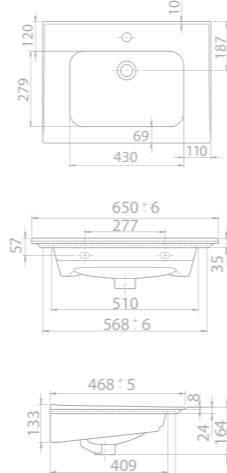

65x47 cm

VB041J52U00
042100-u
Basin, Blue

Installation
Vanity / Wall hang Basin
please remove "-U"
to cancel the faucet hole

- **VB041J52U04**
  042100-97
- **VB041J52U07**
  042108-97
- **VB041J52U05**
  042107-97
- **VB041J52U13**
  04210A-97

56x43

15

20x68x52

40"HC Cont. : 34 108x108x240

Truck : 34 108x108x240