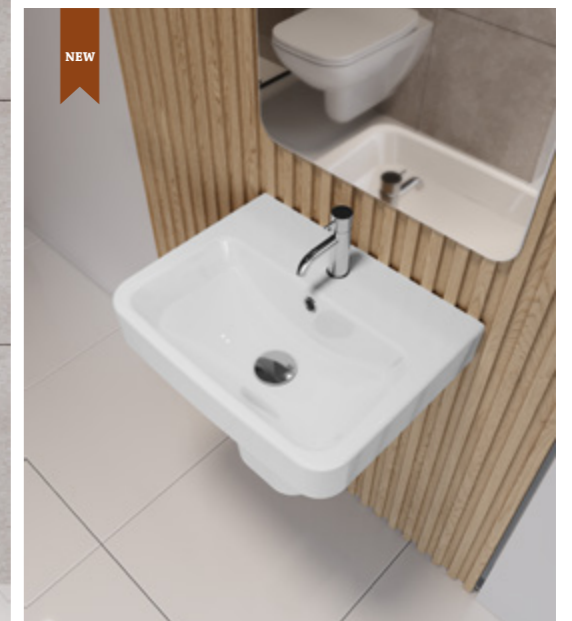

What makes us us is our choices... When designing our living spaces, our choices guide us and make us happy.

Toilets

Wall Hang Toilet

Wall Hang Bidet

60x40cm

50x40cm

Semi Recessed 56x43cm

*55x45cm

BTW Rimless Toilet

BTW Toilet

Btw Bidet

Bidet

*45x35cm

*Half Pedestal

Pedestal

Half Pedestal

“Style and practicality meet with Duru basin in narrow spaces!”

The new 45x35cm and 55x45 Duru basin is specially designed for narrow spaces. It offers a practical solution, providing comfort in compact bathrooms. Additionally, the basin’s unique half-pedestal design allows for versatile usage. Duru basin combines elegance and functionality, making it stand out in small spaces.