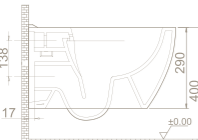

HC00206PN00
019100-w

HC00206PB00
019100

Rimless System
Installation *Hidden Fixation*
Flushing **4 - 6 L**
Shape *Soft*
Fixing *included*

Features

Colours

HC00206PN04
019100-w-97
white matte

HC00206PN07
019108-w-97
cappuccino matte

HC00206PN05
019107-w-97
black matte

HC00206PN13
01910A-w-97
gray matte

25	39x55x37	40°HC Cont. : 25 93x114x246	Truck : 31 114x114x246

Wall Hang Toilet, City