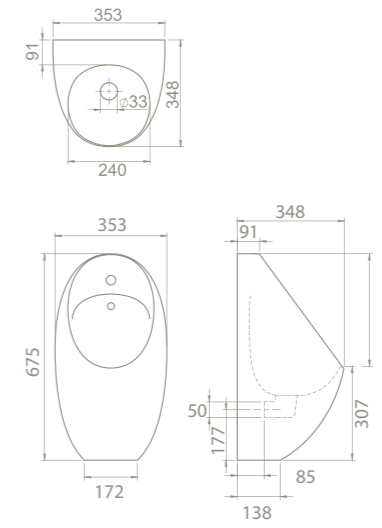

Urinal, Code
UR05000PP00
015800

Features
Height **67,5 cm**
Installation **Easy Fixation**
Fixing **included**
use with **electricity and battery**

1. **Colours**
2. **UR05000PP04**
     015800-97
     white matte
   - **UR05000PP07**
     015808-97
     cappuccino matte
   - **UR05000PP05**
     015807-97
     black matte
   - **UR05000PP13**
     01580A-97
     gray matte

Photocell Urinal Tap
16000000145

Supplied with a urinal mounted

Sensor remote control
1600 000 0013

Water flow time and sensor detection distance setting with remote control

Sensor remote control is optional.

How to use?

When the user stops at the detection area before use, the urinal will automatically drain water for 2 seconds. After the user leaves, the urinal automatically flushes for about 6 seconds. However, the system is 1 min. when used continuously 2 times in this case, only 1 wash is done. If the urinal has not been used for 24 hours, the system will automatically turn off for 6 seconds. It will wash throughout.