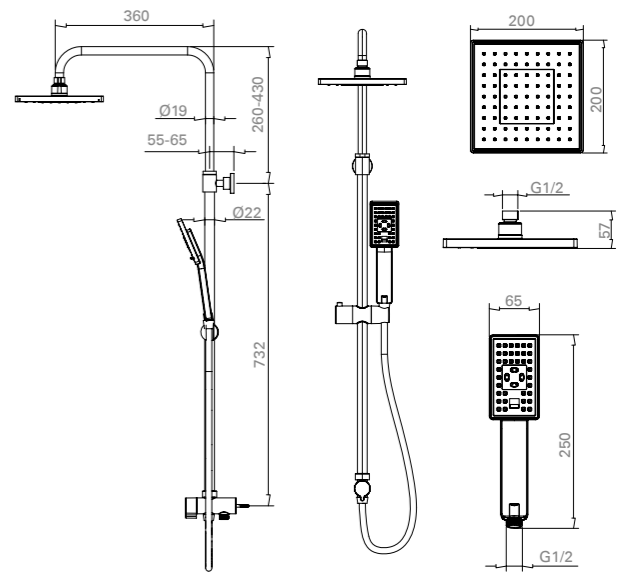

Packing Details

Technical Drawing

SHOWER SYSTEMS, SET AND SHOWER SPIRAL

Ocean Shower Systems

SS05801020050801
9SS1065300

- 5 Function Hand Shower
- Up to %50 less Water saving with Neoperl Restrictor
- Ø 214mm moveable shower head
- Corrosion-Resistant Silky Surface
- Optimum water repelling
- Excellent water flow under low-pressure