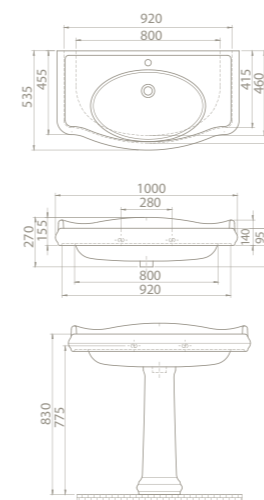

1837 is the year Victorian age started...

1837 is the year Victorian age started... This age carries an air of baroque architecture. 1837 Set was designed as a special concept enriched by English style baroque washbasins and country armature for those who cherish a classic style. You will enjoy a unique experience.

Washbasins of 1837 Set are compatible with both furniture and column feet. There are also 100 cm, 80 cm and 60 cm options in this set.

100x54 cm

VB028A62U00
030400-u
Basin, 1837

Features

Installation
Vanity / Wall hang Basin
please remove "-U"
to cancel the faucet hole

80x54 cm

VB028M62U00
030300-u
Basin, 1837

Installation
Vanity / Wall hang Basin
please remove "-U"
to cancel the faucet hole

60x54 cm

VB028I32U00
030200-u
Basin, 1837

Installation
Vanity / Wall hang Basin
please remove "-U"
to cancel the faucet hole

Pedestal

PD028100000
006100
Basin, 1837

	90x49,5	71x49,5	51x49,5	
	29	25	19	10
	31x101x58	29x82x58	30x61x58	20x70x27
	40"HC Cont. : 16 100x120x244	40"HC Cont. : 16 85x110x246	40"HC Cont. : 24 100x120x246	40"HC Cont. : 63 110x110x122
	Truck : 16 100x120x244	Truck : 16 85x110x246	Truck : 24 100x120x246	Truck : 63 110x110x122