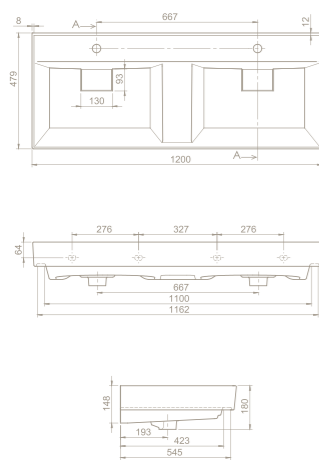

PRODUCTS

120x48 cm

VB012B72T00
037700-u
Basin, Sharp

Ceramic Cap
Installation
Vanity / Wall hang Basin
please remove "-U"
to cancel the faucet hole

1. **Colours**
2. **VB012B72T04**
     037700-97
     white matte
   - **VB012B72T07**
     037708-97
     cappuccino matte
   - **VB012B72T05**
     037707-97
     black matte
   - **VB012B72T13**
     03770A-97
     gray matte

	115x45	95x45	95x45	75x45
	33	29	29	22
	20x122x52	20x102x52	21x102x53	20x81x52
	40"HC Cont. : 24 120x120x222	40"HC Cont. : 22 103x103x242	40"HC Cont. : 22 103x103x246	40"HC Cont. : 26 83x120x241
	Truck : 24 120x120x22	Truck : 22 103x103x262	Truck : 22 103x103x267	Truck : 26 83x120x261

100x48 cm

VB012A32D00
037600-u
Basin, Sharp

Ceramic Cap
Installation
Vanity / Wall hang Basin
please remove "-U"
to cancel the faucet hole

1. **Colours**
2. **VB012A32D04**
     037600-97
   - **VB012A32D07**
     037608-97
   - **VB012A32D05**
     037607-97
   - **VB012A32D13**
     03760A-97

	95x45	95x45	95x45	75x45
	29	29	29	22
	20x102x52	20x102x52	21x102x53	20x81x52
	40"HC Cont. : 22 103x103x242	40"HC Cont. : 22 103x103x246	40"HC Cont. : 22 103x103x246	40"HC Cont. : 26 83x120x241
	Truck : 22 103x103x262	Truck : 22 103x103x267	Truck : 22 103x103x267	Truck : 26 83x120x261

100x48 cm

VB012A32U00
037500-u
Basin, Sharp

Ceramic Cap
Installation
Vanity / Wall hang Basin
please remove "-U"
to cancel the faucet hole

1. **Colours**
2. **VB012A32U04**
     037500-97
   - **VB012A32U07**
     037508-97
   - **VB012A32U05**
     037507-97
   - **VB012A32U13**
     03750A-97

	95x45	95x45	95x45	75x45
	29	29	29	22
	20x102x52	20x102x52	21x102x53	20x81x52
	40"HC Cont. : 22 103x103x242	40"HC Cont. : 22 103x103x246	40"HC Cont. : 22 103x103x246	40"HC Cont. : 26 83x120x241
	Truck : 22 103x103x267	Truck : 22 103x103x267	Truck : 22 103x103x267	Truck : 26 83x120x261

80x48 cm

VB012M42U00
037300-u
Basin, Sharp

Ceramic Cap
Installation
Vanity / Wall hang Basin
please remove "-U"
to cancel the faucet hole