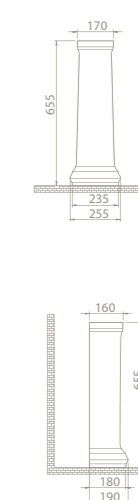

60x54 cm

VB028I32U00
030200-u
Basin, 1837

Installation
Vanity / Wall hang Basin
please remove "-U"
to cancel the faucet hole

Pedestal

PD028100000
006100
Basin, 1837

	90x49,5	71x49,5	51x49,5	
	29	25	19	10
	31x101x58	29x82x58	30x61x58	20x70x27
	40"HC Cont. : 16 100x120x244	40"HC Cont. : 16 85x110x246	40"HC Cont. : 24 100x120x246	40"HC Cont. : 63 110x110x122
	Truck : 16 100x120x244	Truck : 16 85x110x246	Truck : 24 100x120x246	Truck : 63 110x110x122