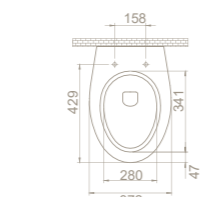

PRODUCTS

P-Type Without Bidet
WC01817PN00
028300-pw

P-Type With Bidet
WC01817PB00
028300-p

Cistern, Ova
CS010010100
009300

S-Type Without Bidet
WC01817SN00
028300-w

S-Type With Bidet
WC01817SB00
028300

HC01805PN00
018400-w

HC01805PB00
018400

BW018092U00
015200

BC01803FN00
029100-w

BC01803FB00
029100

YB018082U00
005400

VB018A32U00
082600-u
Basin, Lila

VB018M22U00
082400-u
Basin, Lila

SC01802P10002831

Features

- PP
- Easy Take Off
- Plastic Hinges

160000 000 31

160000 000 28

IM01801020120022

Features

- 3/8" Brass Connection
- Delayed Fill Valve
- Water pressure range:
  0,3-10 bar
- Certifications
  UPC

Installation **Easy Fixation**
Flushing **3 - 4,5 L**
Fixing **included**

Features

33

37x86x42

40"HC Cont. : 15
85x110x247

Truck : 15
85x110x247

Standard System
Installation **Easy Fixation**
Flushing **4 - 6 L**
Fixing **Not included**

14

39x54x37

40"HC Cont. : 25
93x114x246

Truck : 31
114x114x234

Bidet Top Hole
Installation **Easy Fixation**
Fixing **Not included**

17

39x54x37

40"HC Cont. : 36
114x114x233

Truck : 36
114x114x233

Standard System
Bidet **Without / With**
Installation **Easy Fixation**
Flushing **4 - 6 L**
Fixing **included**
*please remove "-W" for
bidet hole*

24

38x56x42

40"HC Cont. : 20
114x114x256

Truck : 20
114x114x256

Features

21

37x56x44

40"HC Cont. : 30
114x114x231

Truck : 30
114x114x231

Fixing **Not included**
Bowl **Center**
Installation **Vanity/Wall Hang**
*please remove "-U"
to cancel the faucet hole*

96x33,5

25

19x102x51

40"HC Cont. : 24
103x103x240

Truck : 24
103x103x256

Fixing **Not included**
Bowl **Center**
Installation **Vanity/Wall Hang**
*please remove "-U"
to cancel the faucet hole*

75x33,5

19

19x82x49

40"HC Cont. : 28
83x120x246

Truck : 30
83x120x246