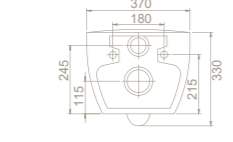

HC00205PN00
018700-w

HC00205PB00
018700

Standard System
Installation *Hidden Fixation*
Flushing **4 - 6 L**
Shape *Soft*
Fixing *included*

HC00205PN04
018700-w-97

HC00205PN07
018708-w-97

HC00205PN05
018707-w-97

HC00205PN13
01870A-w-97

27	39x54x37	40°HC Cont. : 25 93x114x246	Truck : 31 114x114x246

Wall Hang Toilet City Rimless With Integrated Bidet Faucet