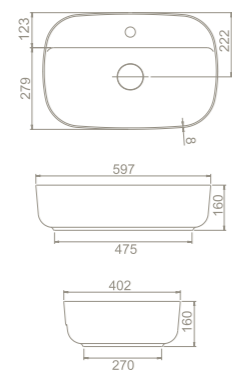

60x40 cm

OC007H61U00
077100-u
Basin, Aqua

Installation
Over Counter Basin
please remove "-U"
to cancel the faucet hole

- OC007H61U04
  077100-97
- OC007H61U07
  077108-97
- OC007H61U05
  077107-97
- OC007H61U13
  07710A-97

	12
	42x62x18
	40"HC Cont. : 52 103x103x248
	Truck : 52 103x103x248