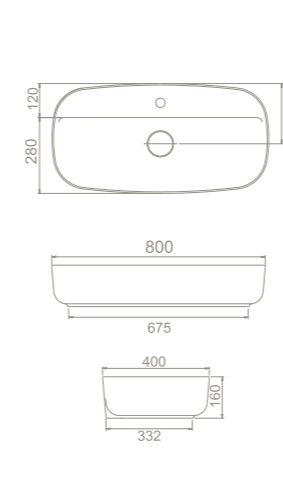

Installation
Over Counter Basin
please remove "-U" to cancel the faucet hole

1. **Colours**
2. OC007M01U04
     077300-97
     white matte
   - OC007M01U07
     077308-97
     cappuccino matte
   - OC007M01U05
     077307-97
     black matte
   - OC007M01U13
     07730A-97
     gray matte

	17
	41x81x18
	40"HC Cont. : 28 83x120x241
	Truck : 28 83x120x259