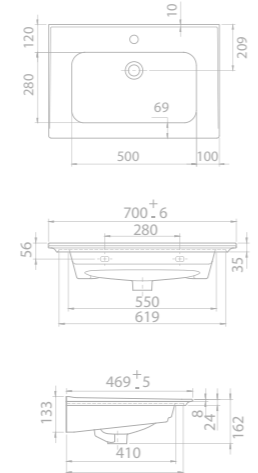

70x47 cm

VB041K52U00
042200-u
Basin, Blue

Installation
Vanity / Wall hang Basin
please remove "-U"
to cancel the faucet hole

- **VB041K52U04**
  042200-97
- **VB041K52U07**
  042208-97
- **VB041K52U05**
  042207-97
- **VB041K52U13**
  04220A-97

61x43	56x43

17	15

20x73x51	20x68x52

40"HC Cont. : 34 114x114x237	40"HC Cont. : 34 108x108x240

Truck : 34 114x114x237	Truck : 34 108x108x240