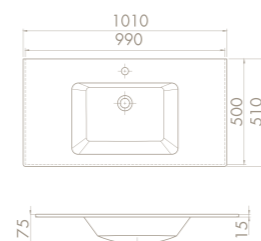

61x51 cm

TB001I62U00
050100-u
Basin, ibiza

Installation
Vanity Basin
please remove "-U"
to cancel the faucet hole

	117,5x49,5	117,5x49,5	98,5x49,5	88,5x49,5
	21	20	15	14
	19x124x57	19x124x57	20x103x56	20x94x56
	40"HC Cont. : 24 108x128x242	40"HC Cont. : 24 108x128x242	40"HC Cont. : 20 103x103x238	40"HC Cont. : 24 100x110x242
	Truck : 24 108x128x242	Truck : 24 108x128x242	Truck : 20 103x103x238	Truck : 24 100x110x242