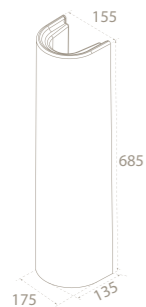

PRODUCTS

PD00510000
006800

PD005110000
016800

Features

Fixing *Not included*

Fixing *included*
Hidden *fixation*

	10	6
	19x70x16	21x28x29
	40"HC Cont. : 160 114x114x246	40"HC Cont. : 160 114x114x242
	Truck : 160 114x114x262	Truck : 160 114x114x242