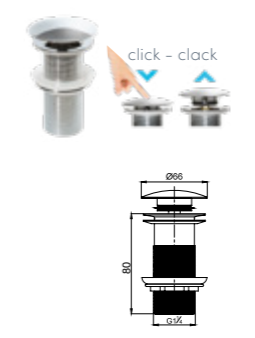

**Circle Pop-up Waste
for Washbasin**
BD05805010211711