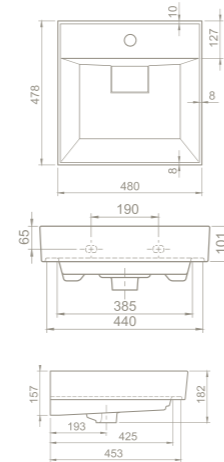

NEW

sharp

"You will love the sharp series even more thanks to the newly added washbasins"

Geometric style

Sharp Set was tailored for those who prefer more edgy and fluid forms. The wash basins of the series respond to this need with their large surface and bowl for those who want a spacious use in their bathrooms.

48x48 cm

VB012F02U00
037000-u
Basin, Sharp

Features

Ceramic Cap
Installation
Vanity / Wall hang Basin
please remove "-U"
to cancel the faucet hole

Colours

- **VB012F02U04**
  037000-97
  white matte
- **VB012F02U07**
  037008-97
  cappuccino matte
- **VB012F02U05**
  037007-97
  black matte
- **VB012F02U13**
  03700A-97
  gray matte

80x35 cm

VB012T52R00
044700-u
Basin, Sharp

Ceramic Cap

Installation
Vanity / Wall hang Basin
please remove "-U"
to cancel the faucet hole

- **VB012T52R04**
  044700-97
- **VB012T52R07**
  044700-97
- **VB012T52R05**
  044707-97
- **VB012T52R13**
  04470A-97

NEW 50x30 cm

WB012T92U00
Basin, Sharp

Features

Installation
Vanity / Wall hang Basin
please remove "-U"
to cancel the faucet hole

Colours

- **WB012T92U04**
  white matte
- **WB012T92U07**
  cappuccino matte
- **WB012T92U05**
  black matte
- **WB012T92U13**
  gray matte

NEW 40x30 cm

WB012T82U00
Basin, Sharp

Installation
Vanity / Wall hang Basin

please remove "-U"
to cancel the faucet hole

- **WB012T82U04**
- **WB012T82U07**
- **WB012T82U05**
- **WB012T82U13**

Right Tap Hole

NEW 50x25 cm

WB012F22R00
Basin, Sharp

Installation
Vanity / Wall hang Basin

please remove "-U"
to cancel the faucet hole

- **WB012F22R04**
- **WB012F22R07**
- **WB012F22R05**
- **WB012F22R13**

Left Tap Hole

NEW 50x25 cm

WB012F22L00
Basin, Sharp

Installation
Vanity / Wall hang Basin

please remove "-U"
to cancel the faucet hole

- **WB012F22L04**
- **WB012F22L07**
- **WB012F22L05**
- **WB012F22L13**

	43x45	70x30
	14	16
	20x50x53	21x82x38
	40"HC Cont. : 52 110x110x246	40"HC Cont. : 30 88x100x245
	Truck : 52 110x110x266	Truck : 30 88x100x245