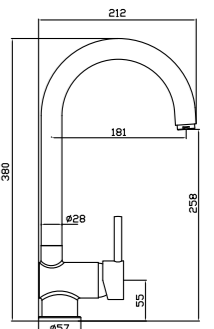

LILA

Basin Mixer
WM01805010000021
9FA125W99N10

- Washbasin mixer – Chrome
- Connection hoses in conformity with latest standard
- Original CASCADE® SLC spray regulator for easy descaling
- Exchangeable cartridge with ceramic discs
- 3-year warranty

Quantity in box 12

Kitchen Mixer
KM01805040000021
9FA125K99N10

- Sink mixer – Chrome
- Connection hoses in conformity with latest standard
- Strainer noise-tested by LGA
- Exchangeable cartridge with ceramic discs
- 3-year warranty

Quantity in box 12

Basin Mixer
WM01805020000021
9FA125W99N20

- Sink mixer – Chrome
- Connection hoses in conformity with latest standard
- Strainer noise-tested by LGA
- Exchangeable cartridge with ceramic discs
- 3-year warranty

Quantity in box 12

Bathroom Mixer
BM01805000000021
9FA125B99N10

- Bath mixer – Chrome
- 1/2" (Ø approx. 1,9 cm) connection, suitable for all common shower hoses
- Strainer noise-tested by LGA
- Exchangeable cartridge with ceramic discs
- 3-year warranty

Quantity in box 12