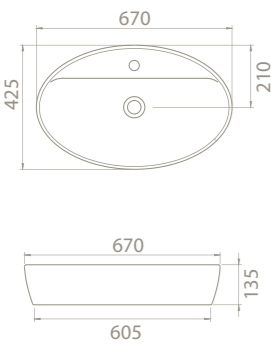

67x42 cm

OC021K01U00
076500-u
Over Counter Basin, One

Features

Installation
Over Counter Basin
With Taphole
please remove "-U" to cancel the faucet hole

Colours

- **OC021K01U04**
  076500-97
  white matte
- **OC021K01U07**
  076508-97
  cappuccino matte
- **OC021K01U05**
  076507-97
  black matte
- **OC021K01U13**
  07650A-97
  gray matte

11
44x68x17
40"HC Cont. : 56
114x114x245
Truck : 56
114x114x245