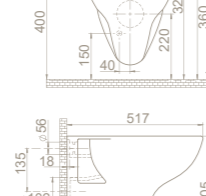

PRODUCTS

P-Type Without Bidet
WC01817PN00
028300-pw

P-Type With Bidet
WC01817PB00
028300-p

Cistern, Ova
CS010010100
009300

S-Type Without Bidet
WC01817SN00
028300-w

S-Type With Bidet
WC01817SB00
028300

HC01805PN00
018400-w

HC01805PB00
018400

BW018092U00
015200

BC01803FN00
029100-w

BC01803FB00
029100

YB018082U00
005400

VB018A32U00
082600-u
Basin, Lila

VB018M22U00
082400-u
Basin, Lila

SC01802P10002831

Features

- PP
- Easy Take Off
- Plastic Hinges

160000 000 31

160000 000 28

IM01801020120022

Features

- 3/8" Brass Connection
- Delayed Fill Valve
- Water pressure range:
  0,3-10 bar
- Certifications
  UPC

Installation **Easy Fixation**
Flushing **3 - 4,5 L**
Fixing **included**

Features

33

37x86x42

40"HC Cont. : 15
85x110x247

Truck : 15
85x110x247

Standard System
Installation **Easy Fixation**
Flushing **4 - 6 L**
Fixing **Not included**

14

39x54x37

40"HC Cont. : 25
93x114x246

Truck : 31
114x114x234

Bidet Top Hole
Installation **Easy Fixation**
Fixing **Not included**

17

39x54x37

40"HC Cont. : 36
114x114x233

Truck : 36
114x114x233

Standard System
Bidet **Without / With**
Installation **Easy Fixation**
Flushing **4 - 6 L**
Fixing **included**
*please remove "-W" for
bidet hole*

24

38x56x42

40"HC Cont. : 20
114x114x256

Truck : 20
114x114x256

Features

21

37x56x44

40"HC Cont. : 30
114x114x231

Truck : 30
114x114x231

Fixing **Not included**
Bowl **Center**
Installation **Vanity/Wall Hang**
*please remove "-U"
to cancel the faucet hole*

96x33,5

25

19x102x51

40"HC Cont. : 24
103x103x240

Truck : 24
103x103x256

Fixing **Not included**
Bowl **Center**
Installation **Vanity/Wall Hang**
*please remove "-U"
to cancel the faucet hole*

75x33,5

19

19x82x49

40"HC Cont. : 28
83x120x246

Truck : 30
83x120x246