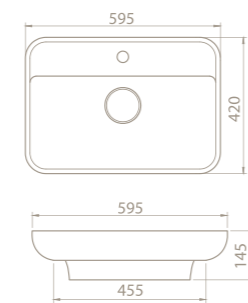

cerastyle.com