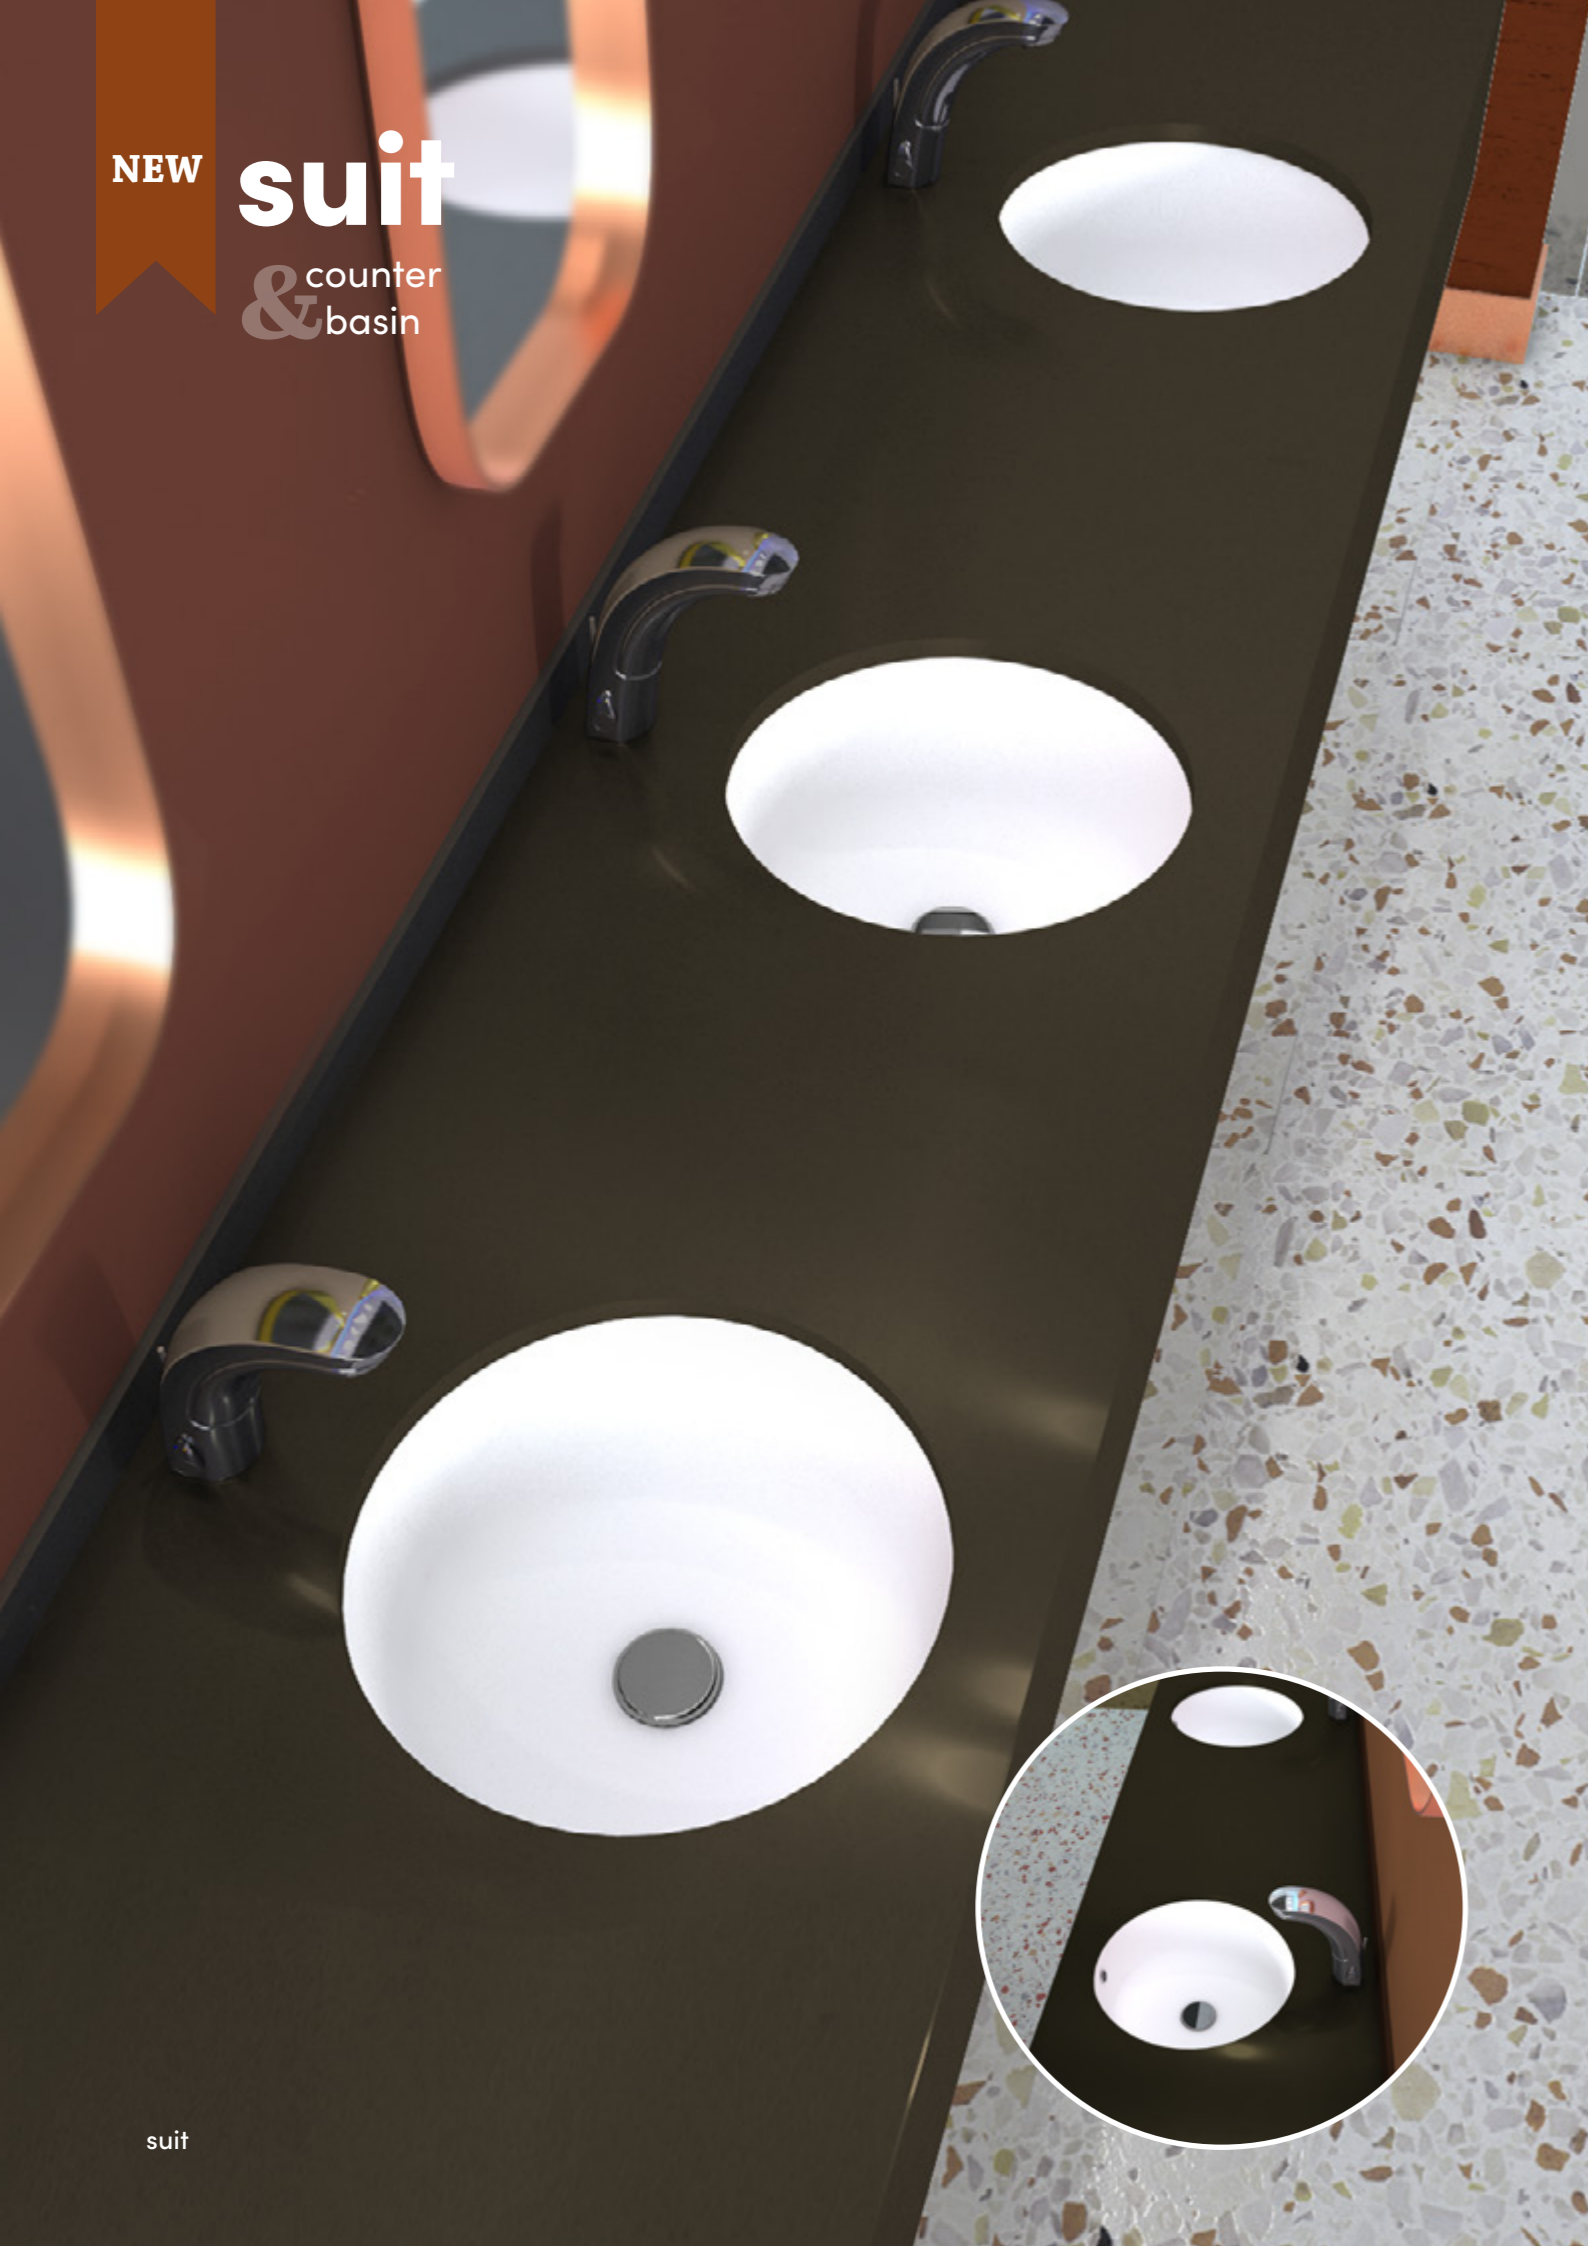

NEW **suit**
& counter
basin