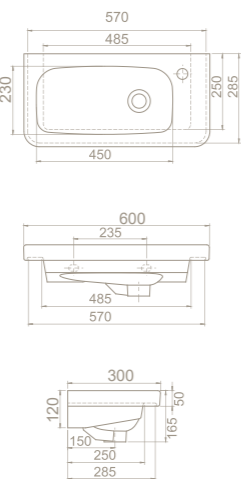

Fixing **Not included**
Bowl **Left**
Installation **Vanity Basins/
Wall Hang**
please remove "-U"
to cancel the faucet hole

- VB004H52U04
  033000-97
- VB004H52U07
  033008-97
- VB004H52U05
  033007-97
- VB004H52U13
  03300A-97

	10
	18x62x32
	40"HC Cont. : 56 800x120x242
	Truck : 56 800x120x256