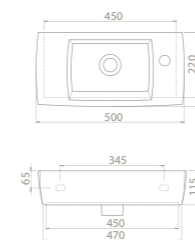

44x21,5	44x21,5
	9	9
	17x52x27	17x52x27
	40"HC Cont. : 100 103x103x247	40"HC Cont. : 100 103x103x247
	Truck : 100 103x103x247	Truck : 100 103x103x247