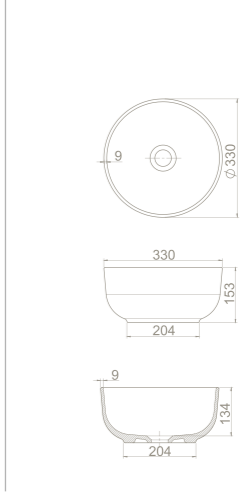

Installation
Over Counter Basin
Without Taphole

1. **Colours**
2. TB007S71W04
     077600-97
   - TB007S71W07
     077608-97
   - TB007S71W05
     077607-97
   - TB007S71W13
     07760A-97

	4,5
	35x35x18
	40"HC Cont. : 114 103x103x244
	Truck : 114 103x103x244