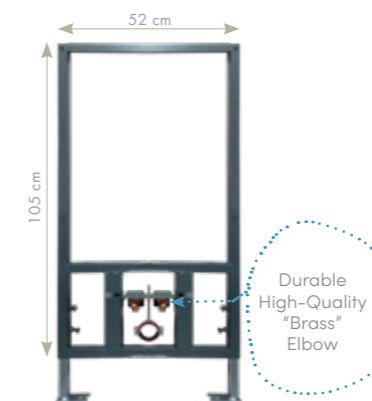

- Impact and cold resist PE body
- Damp and noise isolation
- Durable for 400 kgs load
- Easy and quick installations
- Suitable for concrete wall and drywall.

78 mm for push buttons, please check page 212

Bidet Frame (105 cm)

BF05802000300001

- Safe mounting with metal profile frame
- Practical ease of application
- Possibility to apply to both drywall and reinforced concrete walls
- Up and down height adjustment