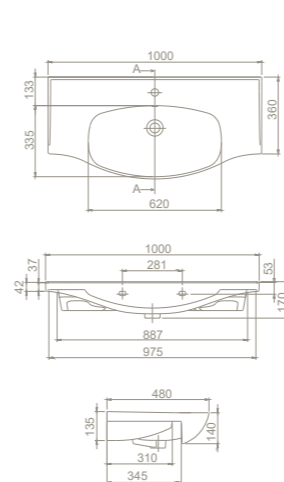

Spring for your bathrooms

Lila serie brings your bathroom the fresh energy of spring.

In a world that everything is getting virtual, The Lila Set appeals to the emotions. Born out of the reinterpretation of the Lila Set, The New Lila Set merges our childhood past and future. The set was interpreted with the nostalgia of the past. Yet it carries a modern form. The set, which has a stylish cabinet and fluid tank, has a practical use and also a rich product range.

100x46,5 cm

VB018A32U00
082600-u
Basin, Lila

Features

Fixing **Not included**
Bowl **Center**
Installation **Vanity/Wall Hang**
please remove "-U"
to cancel the faucet hole

80x46,5 cm

VB018M22U00
082400-u
Basin, Lila

Fixing **Not included**
Bowl **Center**
Installation **Vanity/Wall Hang**
please remove "-U"
to cancel the faucet hole

	96x33,5	75x33,5
	25	19
	19x102x51	19x82x49
	40"HC Cont. : 24 103x103x240	40"HC Cont. : 28 83x120x247
	Truck : 24 103x103x240	Truck : 28 83x120x246