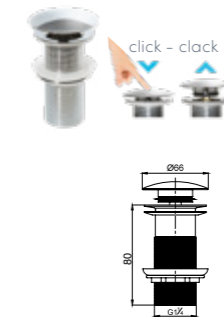

Features
• Easy Take Off • Plastic Hinge

Click-clack Basin Drains

Features
• Chrome Coated
• Brass Material
• G1 ¼ Connection

Circle Pop-up Waste for Washbasin
BD05805010221711

Circle Pop-up Waste for Washbasin
BD05805010211711