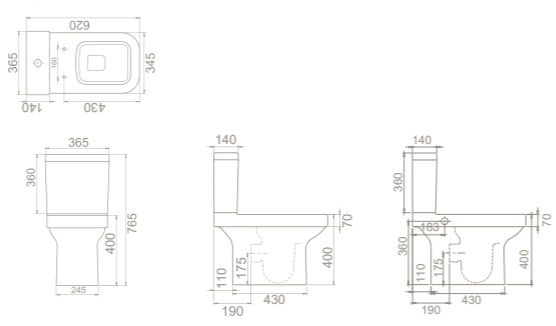

Rimless Wall Hang Toilet, Noura

Bidet, Noura

HC00406PN00
019900-w

YB004072U00
015400

Features
Rimless System
Bidet *Without / With*
Installation *Easy Fixation*
Flushing **4 - 6 L**
Shape *Square*
Fixing *Not Included*

Bidet *Top Hole/ With*
Installation *Hidden*
Fixation
Fixing *included*

1. **Colours**
2. HC00406PN04
     019900-w-97
     white matte
   - HC00406PN07
     019908-w-97
     cappuccino matte
   - HC00406PN05
     019907-w-97
     black matte
   - HC00406PN13
     01990A-w-97
     gray matte

29 37x56x38 40"HC Cont. : 25 93x114x246 Truck : 31 114x114x239	21 37x56x41 40"HC Cont. : 30 114x114x219 Truck : 30 114x114x219