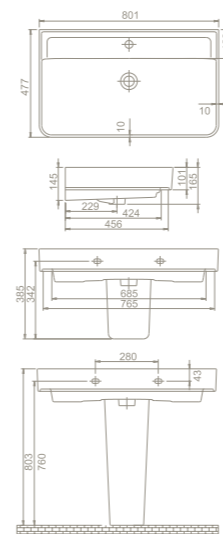

1. **Colours**
2. VB017M42U04 078800-u-97 white matte
   - VB017M42U07 078808-u-97 cappuccino matte
   - VB017M42U05 078807-u-97 black matte
   - VB017M42U13 07880A-u-97 gray matte

60x42 cm

VB017H72U00
079200-u
Basin, Hera

Features
Fixing *Not included*
Bowl *Center*
Installation *Vanity Wall Hang*
please remove “-U”
to cancel the faucet hole

1. **Colours**
2. VB017H72U04 079200-u-97
   - VB017H72U07 079208-u-97
   - VB017H72U05 079207-u-97
   - VB017H72U13 07920A-u-97

60x38 cm

OC017T61W00
078400
Basin, Hera

Installation
Over Counter Basin

1. **Colours**
2. OC017T61W04 078400-97
   - OC017T61W07 078408-97
   - OC017T61W05 078407-97
   - OC017T61W13 07840A-97

60x42 cm

OC017H71U00
078600-u
Basin, Hera

Installation
Over Counter Basin
please remove “-U”
to cancel the faucet hole

1. **Colours**
2. OC017H71U04 078600-u-97
   - OC017H71U07 078608-u-97
   - OC017H71U05 078607-u-97
   - OC017H71U13 07860A-u-97

48x48 cm

OC017F01U00
078300-u
Basin, Hera

Installation
Over Counter Basin
please remove “-U”
to cancel the faucet hole

1. **Colours**
2. OC017F01U04 078300-u-97
   - OC017F01U07 078308-u-97
   - OC017F01U05 078307-u-97
   - OC017F01U13 07830A-u-97

	76,5x46	55x39			
	14	15	11	13	11
	44x62x15	45x62x17	40x62x15	44x62x15	50x50x15
	40"HC Cont. : 26 108x108x247	40"HC Cont. : 60 114x114x242	40"HC Cont. : 64 103x103x235	40"HC Cont. : 64 103x103x247	40"HC Cont. : 76 114x114x250
	Truck : 26 108x108x247	Truck : 60 114x114x242	Truck : 64 103x103x235	Truck : 64 103x103x247	Truck : 76 114x114x250