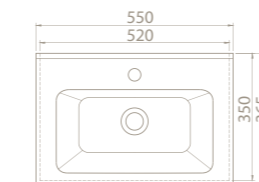

PRODUCTS

100x45 cm

VB048A02U00
067600-u
Basin, Arte

Features

Installation
Vanity / Wall hang Basin

please remove "-U"
to cancel the faucet hole

85x45 cm

VB048N52U00
067500-u
Basin, Arte

Installation
Vanity / Wall hang Basin

please remove "-U"
to cancel the faucet hole

75x45 cm

VB048L22U00
067400-u
Basin, Arte

Installation
Vanity / Wall hang Basin

please remove "-U"
to cancel the faucet hole

65x45 cm

VB048J32U00
067300-u
Basin, Arte

Installation
Vanity / Wall hang Basin

please remove "-U"
to cancel the faucet hole

55x36,5 cm

VB048G12U00
067200-u
Basin, Arte

Features

Installation
Vanity / Wall hang Basin

please remove "-U"
to cancel the faucet hole

	97x43,5	81,5x42,5	72,5x43,5	62x43
	21	19	16	14
	21x103x52	19x88x50	18x77x49	18x67x49
	40°HC Cont. : 24 103x103x242	40°HC Cont. : 28 93x110x252	40°HC Cont. : 40 114x114x244	40°HC Cont. : 46 105x120x256
	Truck : 24 103x103x263	Truck : 28 93x110x252	Truck : 40 114x114x256	Truck : 46 105x120x256

	51,7x35
	11
	18x56x39
	40°HC Cont. : 64 110x110x248
	Truck : 64 110x110x266