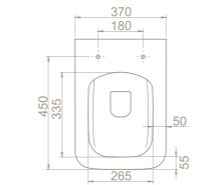

25
39x54x40
40"HC Cont. : 25
93x114x246
Truck : 31
114x114x246

Wall Hang Bidet, Hera

BW017092U00
015600

Installation **Hidden**

Fixation

Shape **Soft**

Fixing **included**

Tap Hole Configuration