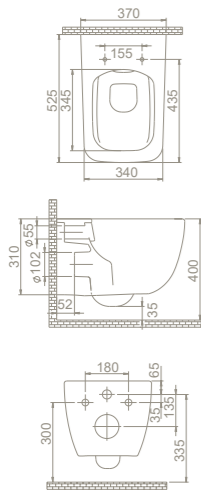

PRODUCTS

HC00719PN00
017800-w

HC00719PB00
017800

Rimless System
Bidet *Without / With*
Installation
Hidden Fixation
Flushing **4 - 6 L**
Shape **Soft**
Fixing **included**

1. **Colours**
2. HC00719PN04
     017800-97
     white matte
   - HC00719PN07
     017808-97
     cappuccino matte
   - HC00719PN05
     017807-97
     black matte
   - HC00719PN13
     01780A-97
     gray matte

	26
	39x54x39
	40"HC Cont. : 25 93x114x246
	Truck : 31 114x114x246