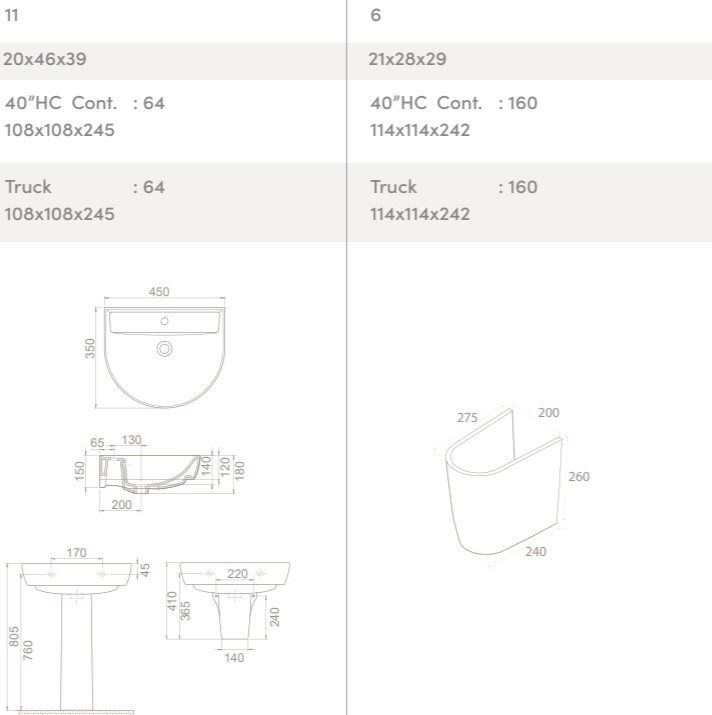

KB030E12U00
003100-u61
Basin, Yumurcak

Tap Hole
Installation *Wall hang / pedestal basin*
Shape *Soft*
Fixing *included*
please remove "-U" to cancel the faucet hole