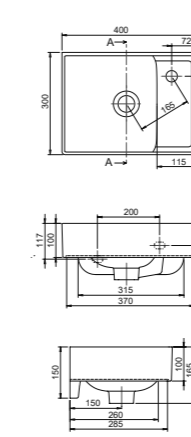

PRODUCTS

NEW 85x38 cm
WB012N42U00
Basin, Sharp

Features

Installation
Vanity / Wall hang Basin
please remove "-U"
to cancel the faucet hole

Colours

- WB012N42U04
  white matte
- WB012N42U07
  cappuccino matte
- WB012N42U05
  black matte
- WB012N42U13
  gray matte

NEW 65x38 cm
WB012J02U00
Basin, Sharp

Installation
Vanity / Wall hang Basin
please remove "-U"
to cancel the faucet hole

- WB012J02U04
- WB012J02U07
- WB012J02U05
- WB012J02U13

NEW 60x30 cm
WB012H52R00
Basin, Sharp

Installation
Vanity / Wall hang Basin
please remove "-U"
to cancel the faucet hole

- WB012H52R04
- WB012H52R07
- WB012H52R05
- WB012H52R13

NEW 60x30 cm
WB012H52L00
Basin, Sharp

Installation
Vanity / Wall hang Basin
please remove "-U"
to cancel the faucet hole

- WB012H52L04
- WB012H52L07
- WB012H52L05
- WB012H52L13

NEW 50x30 cm
WB012T92U00
Basin, Sharp

Features

Installation
Vanity / Wall hang Basin
please remove "-U"
to cancel the faucet hole

Colours

- WB012T92U04
  white matte
- WB012T92U07
  cappuccino matte
- WB012T92U05
  black matte
- WB012T92U13
  gray matte

NEW 40x30 cm
WB012T82U00
Basin, Sharp

Installation
Vanity / Wall hang Basin
please remove "-U"
to cancel the faucet hole

- WB012T82U04
- WB012T82U07
- WB012T82U05
- WB012T82U13

NEW 50x25 cm
WB012F22R00
Basin, Sharp

Installation
Vanity / Wall hang Basin
please remove "-U"
to cancel the faucet hole

- WB012F22R04
- WB012F22R07
- WB012F22R05
- WB012F22R13

NEW 50x25 cm
WB012F22L00
Basin, Sharp

Installation
Vanity / Wall hang Basin
please remove "-U"
to cancel the faucet hole

- WB012F22L04
- WB012F22L07
- WB012F22L05
- WB012F22L13

	80x35,5	61x35	56,5x28
	19	14	14
	19x86x41	19x66x40	17x61x32
	40"HC Cont. : 27 90x105x245	40"HC Cont. : 44 110x110x245	40"HC Cont. : 56 80x120x249
	Truck : 27 90x105x245	Truck : 44 110x110x245	Truck : 56 80x120x249