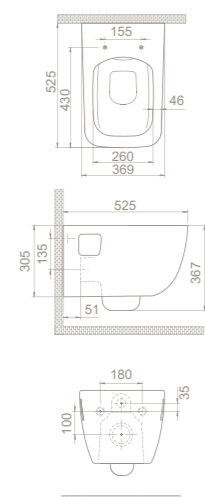

HC00706PN00
017700-w

HC00706PB00
017700

Rimless System
Bidet *Without / With*
Installation
Easy Fixation
Flushing **4 - 6 L**
Shape **Soft**
Fixing **Not included**

1. **Colours**
2. HC00719PN04
     017800-97
     white matte
   - HC00719PN07
     017808-97
     cappuccino matte
   - HC00719PN05
     017807-97
     black matte
   - HC00719PN13
     01780A-97
     gray matte

	24
	39x54x39
	40"HC Cont. : 25 93x114x246
	Truck : 31 114x114x215

Wall Hang Bidet,
Aqua