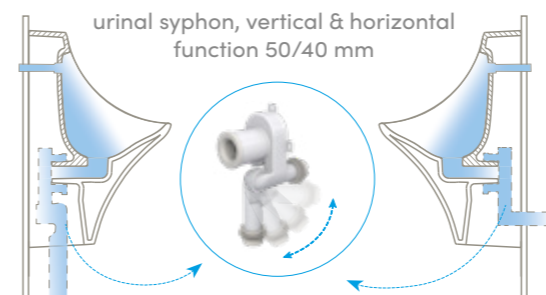

MAY IT BE INSTALLED IN FUNCTION OF HORIZONTAL OR VERTICAL DIRECTION