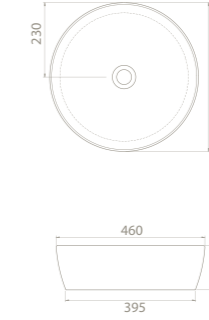

Ø 46 cm

OC021P41W00
076100
Over Counter Basin, One

Installation
Over Counter Basin
Without Taphole

- **OC021P41W04**
  076100-97
- **OC021P41W07**
  076108-97
- **OC021P41W05**
  076107-97
- **OC021P41W13**
  07610A-97

8
21x47x47
40"HC Cont. : 76
114x114x253
Truck : 76
114x114x253