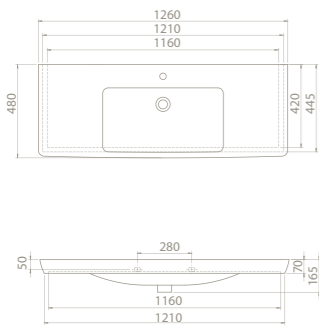

125x48 cm

VB067C32U00
068500-u
Basin, Porto D

Features

Installation
Vanity / Wall hang Basin
please remove "-U"
to cancel the faucet hole

Colours

- **VB067C32U04**
  068500-97
  white matte
- **VB067C32U07**
  068508-97
  cappuccino matte
- **VB067C32U05**
  068507-97
  black matte
- **VB067C32U13**
  06850A-97
  gray matte

max	115x42,2	99,5x43,5	85,5x42	75,5x42
kg	29	26	21	19
	19x130x53	19x109x53	20x97x50	19x87x52
	40"HC Cont. : 20 108x128x236	40"HC Cont. : 20 110x110x236	40"HC Cont. : 28 100x120x254	40"HC Cont. : 28 100x110x241
	Truck : 20 108x128x236	Truck : 20 110x110x236	Truck : 28 100x120x264	Truck : 28 100x110x241