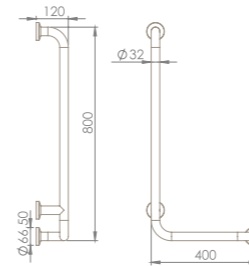

Grab Bars Shiny Chrome