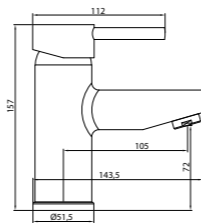

LILA

Basin Mixer
WM01805010000021
9FA125W99N10

- Washbasin mixer – Chrome
- Connection hoses in conformity with latest standard
- Original CASCADE® SLC spray regulator for easy descaling
- Exchangeable cartridge with ceramic discs
- 3-year warranty

Quantity in box 12

Kitchen Mixer
KM01805040000021
9FA125K99N10

- Sink mixer – Chrome
- Connection hoses in conformity with latest standard
- Strainer noise-tested by LGA
- Exchangeable cartridge with ceramic discs
- 3-year warranty

Quantity in box 12

Basin Mixer
WM01805020000021
9FA125W99N20

- Sink mixer – Chrome
- Connection hoses in conformity with latest standard
- Strainer noise-tested by LGA
- Exchangeable cartridge with ceramic discs
- 3-year warranty

Quantity in box 12

Bathroom Mixer
BM01805000000021
9FA125B99N10

- Bath mixer – Chrome
- 1/2" (Ø approx. 1,9 cm) connection, suitable for all common shower hoses
- Strainer noise-tested by LGA
- Exchangeable cartridge with ceramic discs
- 3-year warranty

Quantity in box 12