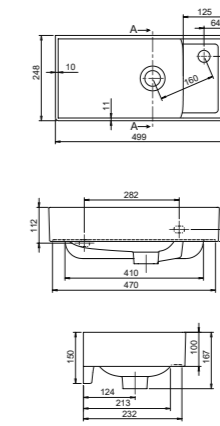

46,5x28	36,5x28	46,5x23
	10	8	8
	18x51x32	17x41x32	17x51x26
	40"HC Cont. : 84 110x110x235	40"HC Cont. : 84 100x100x235	40"HC Cont. : 100 110x110x248
	Truck : 84 110x110x245	Truck : 84 100x100x235	Truck : 100 110x110x248