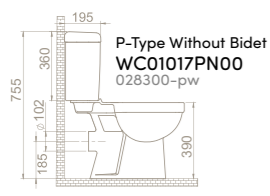

PRODUCTS

P-Type Without Bidet
WC01817PN00
028300-pw

P-Type With Bidet
WC01817PB00
028300-p

Cistern, Ova
CS010010100
009300

S-Type Without Bidet
WC01817SN00
028300-w

S-Type With Bidet
WC01817SB00
028300

HC01805PN00
018400-w

HC01805PB00
018400

BW018092U00
015200

BC01803FN00
029100-w

BC01803FB00
029100

YB018082U00
005400

VB018A32U00
082600-u
Basin, Lila

VB018M22U00
082400-u
Basin, Lila

SC01802P10002831

Features

- PP
- Easy Take Off
- Plastic Hinges

160000 000 31

160000 000 28

IM01801020120022

Features

- 3/8" Brass Connection
- Delayed Fill Valve
- Water pressure range:
  0,3-10 bar
- Certifications
  UPC

Installation **Easy Fixation**
Flushing **3 - 4,5 L**
Fixing **included**

Features

33

37x86x42

40"HC Cont. : 15
85x110x247

Truck : 15
85x110x247

Standard System
Installation **Easy Fixation**
Flushing **4 - 6 L**
Fixing **Not included**

14

39x54x37

40"HC Cont. : 25
93x114x246

Truck : 31
114x114x234

Bidet Top Hole
Installation **Easy Fixation**
Fixing **Not included**

17

39x54x37

40"HC Cont. : 36
114x114x233

Truck : 36
114x114x233

Standard System
Bidet **Without / With**
Installation **Easy Fixation**
Flushing **4 - 6 L**
Fixing **included**
*please remove "-W" for
bidet hole*

24

38x56x42

40"HC Cont. : 20
114x114x256

Truck : 20
114x114x256

Features

21

37x56x44

40"HC Cont. : 30
114x114x231

Truck : 30
114x114x231

Fixing **Not included**
Bowl **Center**
Installation **Vanity/Wall Hang**
*please remove "-U"
to cancel the faucet hole*

96x33,5

25

19x102x51

40"HC Cont. : 24
103x103x240

Truck : 24
103x103x256

Fixing **Not included**
Bowl **Center**
Installation **Vanity/Wall Hang**
*please remove "-U"
to cancel the faucet hole*

75x33,5

19

19x82x49

40"HC Cont. : 28
83x120x246

Truck : 30
83x120x246