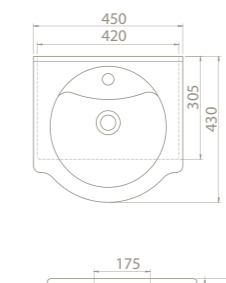

PRODUCTS

105x50 cm

VB047B02U00
066700-u
Basin, Nil

Features

Installation
Vanity / Wall hang Basin
please remove "-U"
to cancel the faucet hole

95x50 cm

VB047O82U00
066600-u
Basin, Nil

Installation
Vanity / Wall hang Basin
please remove "-U"
to cancel the faucet hole

85x50 cm

VB047N72U00
066500-u
Basin, Nil

Installation
Vanity / Wall hang Basin
please remove "-U"
to cancel the faucet hole

75x50 cm

VB047L42U00
066400-u
Basin, Nil

Installation
Vanity / Wall hang Basin
please remove "-U"
to cancel the faucet hole

65x50 cm

VB047J72U00
066100-u
Basin, Nil

Features

Installation
Vanity / Wall hang Basin
please remove "-U"
to cancel the faucet hole

55x47 cm

VB047G92U00
066000-u
Basin, Nil

Installation
Vanity / Wall hang Basin
please remove "-U"
to cancel the faucet hole

45x43 cm

VB047E32U00
066200-u
Basin, Nil

Installation
Vanity / Wall hang Basin
please remove "-U"
to cancel the faucet hole

	101x33	91x33	81,4x33	71x33
	23	21	20	18
	22x106x53	22x98x54	22x87x53	21x77x55
	40"HC Cont. : 22 110x110x246	40"HC Cont. : 22 100x120x250	40"HC Cont. : 22 93x110x248	40"HC Cont. : 26 83x120x252
	Truck : 22 110x110x246	Truck : 22 100x120x250	Truck : 22 93x110x248	Truck : 26 83x120x252

	61,5x33	51,5x33	41,5x30
	16	13	11
	22x66x53	22x57x51	21x47x47
	40"HC Cont. : 34 110x110x248	40"HC Cont. : 44 114x114x240	40"HC Cont. : 60 114x114x249
	Truck : 34 110x110x248	Truck : 44 114x114x240	Truck : 60 114x114x249