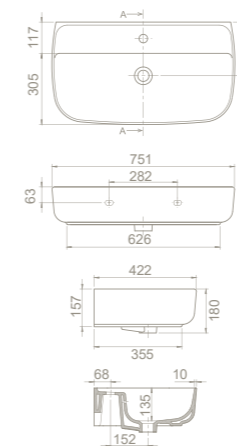

Ø33 cm

TB007S71W003
077600
Basin, Aqua

Installation
Over Counter Basin
Without Taphole

- TB007S71W004
  077600-97
- TB007S71W007
  077608-97
- TB007S71W005
  077607-97
- TB007S71W013
  07760A-97

	5
	34x34x16
	40"HC Cont. : 114 103x103x245
	Truck : 114 103x103x245

75x42 cm

OC007S82U00
078700-u
Basin, Aqua

Features

Fixing **Not included**
Bowl Center
Installation **Pedestal / Wall Hang**
please remove "-U"
to cancel the faucet hole

Colours

- OC007S82U04
  078700-97
- OC007S82U07
  078708-97
- OC007S82U05
  078707-97
- OC007S82U13
  07870A-97

	21
	20x77x45
	40"HC Cont. : 40 114x114x240
	Truck : 40 114x114x240