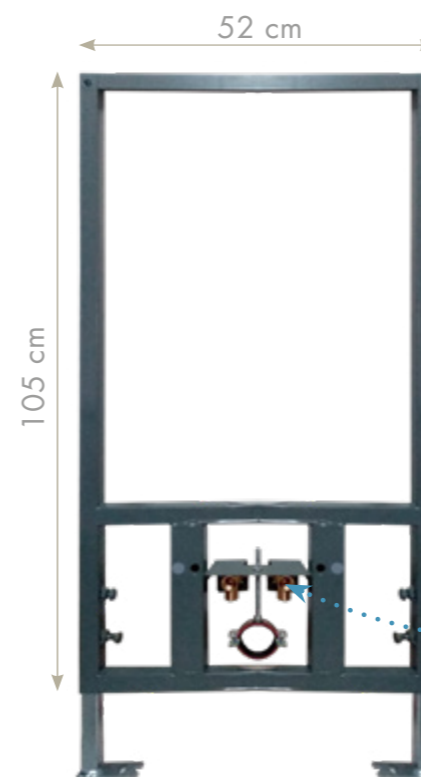

Bidet Frame (105cm)

BF05802000300001

- Safe mounting with metal profile frame
- Practical ease of application
- Possibility to apply to both drywall and reinforced concrete walls
- Up and down height adjustment