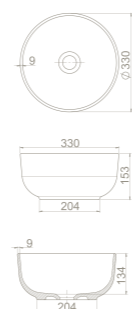

	5
	34x34x16
	40"HC Cont. : 114 103x103x245
	Truck : 114 103x103x245

75x42 cm

OC007S82U00
078700-u
Basin, Aqua

Features

Fixing **Not included**
Bowl Center
Installation **Pedestal / Wall Hang**
please remove "-U"
to cancel the faucet hole