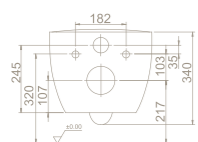

HC00206PN00
019100-w

HC00206PB00
019100

Rimless System
Installation *Hidden Fixation*
Flushing **4 - 6 L**
Shape *Soft*
Fixing *included*

Features

Colours

HC00206PN04
019100-w-97
white matte

HC00206PN07
019108-w-97
cappuccino matte

HC00206PN05
019107-w-97
black matte

HC00206PN13
01910A-w-97
gray matte

25	39x55x37	40°HC Cont. : 25 93x114x246	Truck : 31 114x114x246

Wall Hang Toilet, City