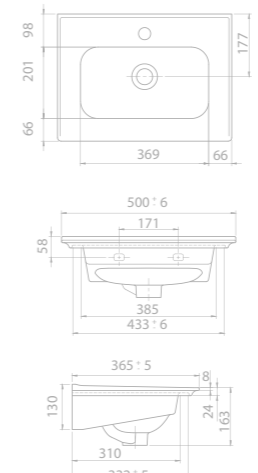

50x36 cm

VB041F42U00
041900-u
Basin, Blue

Installation
Vanity / Wall hang Basin
please remove "-U"
to cancel the faucet hole

- **VB041F42U04**
  041900-97
- **VB041F42U07**
  041908-97
- **VB041F42U05**
  041907-97
- **VB041F42U13**
  04190A-97

42,6x32,6

9

20x53x40

40"HC Cont. : 40 100x100x234

Truck : 40 100x100x254