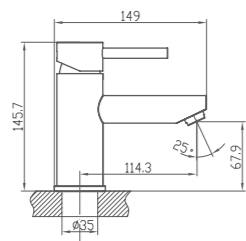

- 35 mm ceramic cartridge with adjustable temperature Flow Rate Limitation
- User friendly faucet knob with 15° degree moving angle
- 1/2" Shower Hose Connection
- Easy installation
- 5 Year guarantee