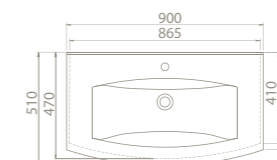

90x51 cm

VB026O02U00
090100-u
Basin, Plus

Features

Installation
Vanity / Wall hang Basin
please remove "-U"
to cancel the faucet hole

- **VB026O02U04**
  090100-97
- **VB026O02U07**
  090108-97
- **VB026O02U05**
  090107-97
- **VB026O02U13**
  09010A-97

	46x107	46x85
	27	22
	18x112x54	19x91x54
	40"HC Cont. : 24 110x110x248	40"HC Cont. : 26 93x110x249
	Truck : 24 110x110x248	Truck : 26 93x110x249