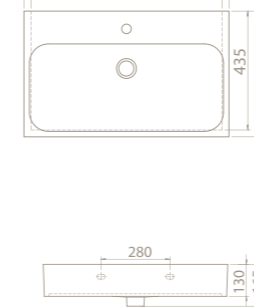

75x47 cm

VB022L62U00
080000-u
Basin, Pinto

Features

Installation
Vanity / Wall hang Basin
please remove "-U"
to cancel the faucet hole

Colours

- **VB022L62U04**
  080000-97
  white matte
- **VB022L62U07**
  080008-97
  cappuccino matte
- **VB022L62U05**
  080007-97
  black matte
- **VB022L62U13**
  08000A-97
  gray matte

	69,5x43
	20
	19x77x52
	40"HC Cont. : 26 80x120x240
	Truck : 28 80x120x259