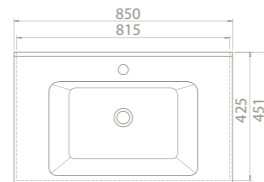

PRODUCTS

100x45 cm

VB048A02U00
067600-u
Basin, Arte

Features

Installation
Vanity / Wall hang Basin

please remove "-U"
to cancel the faucet hole

85x45 cm

VB048N52U00
067500-u
Basin, Arte

Installation
Vanity / Wall hang Basin

please remove "-U"
to cancel the faucet hole

75x45 cm

VB048L22U00
067400-u
Basin, Arte

Installation
Vanity / Wall hang Basin

please remove "-U"
to cancel the faucet hole

65x45 cm

VB048J32U00
067300-u
Basin, Arte

Installation
Vanity / Wall hang Basin

please remove "-U"
to cancel the faucet hole

55x36,5 cm

VB048G12U00
067200-u
Basin, Arte

Features

Installation
Vanity / Wall hang Basin

please remove "-U"
to cancel the faucet hole

	97x43,5	81,5x42,5	72,5x43,5	62x43
	21	19	16	14
	21x103x52	19x88x50	18x77x49	18x67x49
	40°HC Cont. : 24 103x103x242	40°HC Cont. : 28 93x110x252	40°HC Cont. : 40 114x114x244	40°HC Cont. : 46 105x120x256
	Truck : 24 103x103x263	Truck : 28 93x110x252	Truck : 40 114x114x256	Truck : 46 105x120x256

	51,7x35
	11
	18x56x39
	40°HC Cont. : 64 110x110x248
	Truck : 64 110x110x266