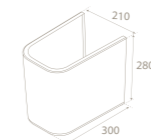

cerastyle.com