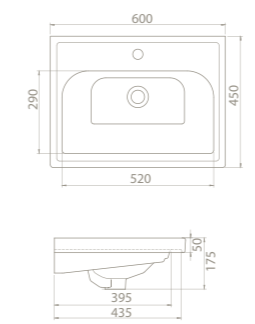

PRODUCTS

100x45 cm

VB015A02U00
031400-u
Basin, Frame

Features

Installation
Vanity / Wall hang Basin

please remove "-U"
to cancel the faucet hole

Colours

- **VB015A02U04**
  031400-97
  white matte
- **VB015A02U07**
  031408-97
  cappuccino matte
- **VB015A02U05**
  031407-97
  black matte
- **VB015A02U13**
  03140A-97
  gray matte

90x45 cm

VB015N82U00
031300-u
Basin, Frame

Installation

Vanity / Wall hang Basin

please remove "-U"
to cancel the faucet hole

- **VB015N82U04**
  031300-97
- **VB015N82U07**
  031308-97
- **VB015N82U05**
  031307-97
- **VB015N82U13**
  03130A-97

80x45 cm

VB015M22U00
031200-u
Basin, Frame

Installation

Vanity / Wall hang Basin

please remove "-U"
to cancel the faucet hole

- **VB015M22U04**
  031200-97
- **VB015M22U07**
  031208-97
- **VB015M22U05**
  031207-97
- **VB015M22U13**
  03120A-97

70x45 cm

VB015K42U00
031100-u
Basin, Frame

Installation

Vanity / Wall hang Basin

please remove "-U"
to cancel the faucet hole

- **VB015K42U04**
  031100-97
- **VB015K42U07**
  031108-97
- **VB015K42U05**
  031107-97
- **VB015K42U13**
  03110A-97

65x45 cm

VB015J32U00
030800-u
Basin, Frame

Features

Installation
Vanity / Wall hang Basin

please remove "-U"
to cancel the faucet hole

Colours

- **VB015J32U04**
  030800-97
  white matte
- **VB015J32U07**
  030808-97
  cappuccino matte
- **VB015J32U05**
  030807-97
  black matte
- **VB015J32U13**
  03080A-97
  gray matte

60x45 cm

VB015H82U00
031000-u
Basin, Frame

Installation

Vanity / Wall hang Basin

please remove "-U"
to cancel the faucet hole

- **VB015H82U04**
  031000-97
- **VB015H82U07**
  031008-97
- **VB015H82U05**
  031007-97
- **VB015H82U13**
  03100A-97

50x38 cm

VB015F52U00
030900-u
Basin, Frame

Installation

Vanity / Wall hang Basin

please remove "-U"
to cancel the faucet hole

- **VB015F52U04**
  030900-97
- **VB015F52U07**
  030908-97
- **VB015F52U05**
  030907-97
- **VB015F52U13**
  03090A-97

* Left Tap Hole

50x28 cm