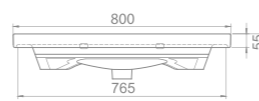

PRODUCTS

120x45 cm

VB032B52T00
032500-u
Basin, Elite

Features

Installation
Vanity / Wall hang Basin

please remove "-U"
to cancel the faucet hole

Colours

- **VB032B52T04**
  032500-97
  white matte
- **VB032B52T07**
  032508-97
  cappuccino matte
- **VB032B52T05**
  032507-97
  black matte
- **VB032B52T13**
  03250A-97
  gray matte

100x45 cm

VB032A02U00
032400-u
Basin, Elite

Installation
Vanity / Wall hang Basin

please remove "-U"
to cancel the faucet hole

- **VB032A02U04**
  032400-97
- **VB032A02U07**
  032408-97
- **VB032A02U05**
  032407-97
- **VB032A02U13**
  03240A-97

90x45 cm

VB032N82U00
032300-u
Basin, Elite

Installation
Vanity / Wall hang Basin

please remove "-U"
to cancel the faucet hole

- **VB032N82U04**
  032300-97
- **VB032N82U07**
  032308-97
- **VB032N82U05**
  032307-97
- **VB032N82U13**
  03230A-97

80x45 cm

VB032M22U00
032200-u
Basin, Elite

Installation
Vanity / Wall hang Basin

please remove "-U"
to cancel the faucet hole

- **VB032M22U04**
  032200-97
- **VB032M22U07**
  032208-97
- **VB032M22U05**
  032207-97
- **VB032M22U13**
  03220A-97

70x45 cm

VB032K42U00
032100-u
Basin, Elite

Features

Installation
Vanity / Wall hang Basin

please remove "-U"
to cancel the faucet hole

Colours

- **VB032K42U04**
  032100-97
  white matte
- **VB032K42U07**
  032108-97
  cappuccino matte
- **VB032K42U05**
  032107-97
  black matte
- **VB032K42U13**
  03210A-97
  gray matte

60x45 cm

VB032H82U00
032000-u
Basin, Elite

Installation
Vanity / Wall hang Basin

please remove "-U"
to cancel the faucet hole

- **VB032H82U04**
  032000-97
- **VB032H82U07**
  032008-97
- **VB032H82U05**
  032007-97
- **VB032H82U13**
  03200A-97

	116x42	94x42	84,7x42,2	76,2x42,5
	29	23	20	18
	20x122x49	19x102x49	19x92x49	20x82x48
	40"HC Cont. : 24 120x120x210	40"HC Cont. : 24 103x103x246	40"HC Cont. : 28 100x110x248	40"HC Cont. : 28 83x120x245
	Truck : 24 120x120x210	Truck : 24 103x103x246	Truck : 28 100x110x248	Truck : 28 83x120x245