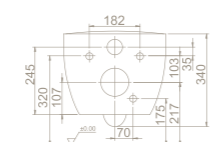

25	39x55x37	40°HC Cont. : 25 93x114x246	Truck : 31 114x114x246
----	----------	--------------------------------	---------------------------

Wall Hang Bidet, City

BW002092U00
015700

Installation *Hidden Fixation*
Shape *Soft*
Fixing *included*
Tap Hole Configuration *Tap Hole*
Overflow *With Overflow*