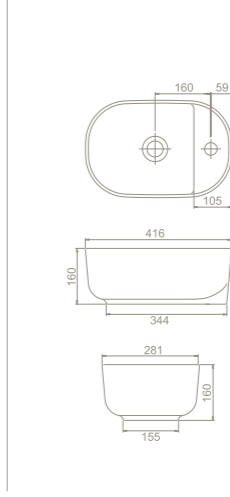

Installation
Over Counter Basin
please remove "-U" to cancel the faucet hole

1. **Colours**
2. OC007D61U04
     077000-97
   - OC007D61U07
     077008-97
   - OC007D61U05
     077007-97
   - OC007D61U13
     07700A-97

	8
	30x43x18
	40"HC Cont. : 91 90x105x250
	Truck : 91 90x105x250