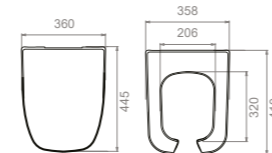

Features

Bidet *Without / With* Installation **Easy Fixation**
Flushing **4 - 6 L**
Fixing **included**

Standard System Installation **Hidden Fixation**
Flushing **4 - 6 L**
Shape **Soft**
Fixing **Not included**

Fixing **Not included**
Bowl **Center**
Installation **Wall Hang**
please remove "-U" to cancel the faucet hole

Bella Slim Quick Release, Soft Close, Seat Cover

SC00501S50022931

Features

- Duroplast
- Easy Take Off
- Hinges **Stainless Steel**