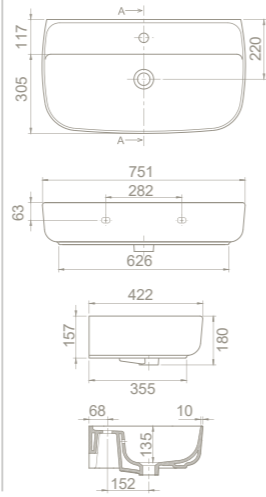

Fixing **Not included**
Bowl **Center**
Installation **Pedestal / Wall Hang**
please remove "-U" to cancel the faucet hole

1. **Colours**
2. OC007S82U04
     078700-97
   - OC007S82U07
     078708-97
   - OC007S82U05
     078707-97
   - OC007S82U13
     07870A-97

	21
	20x77x45
	40"HC Cont. : 40 114x114x240
	Truck : 40 114x114x240