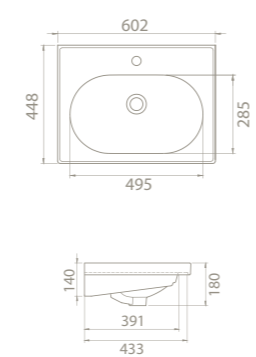

120x45 cm

100x45 cm

80x45 cm

60x45 cm

VB042B52U00
043600-u
Basin, Arya

VB042A02U00
043500-u
Basin, Arya

VB042M22U00
043300-u
Basin, Arya

VB042H82U00
043100-u
Basin, Arya

Features

Installation
Vanity / Wall hang Basin
please remove "-U"
to cancel the faucet hole

Installation
Vanity / Wall hang Basin
please remove "-U"
to cancel the faucet hole

Installation
Vanity / Wall hang Basin
please remove "-U"
to cancel the faucet hole

Installation
Vanity / Wall hang Basin
please remove "-U"
to cancel the faucet hole

Colours

- **VB042B52U04**
  043600-97
  white matte
- **VB042B52U07**
  043608-97
  cappuccino matte
- **VB042B52U05**
  043607-97
  black matte
- **VB042B52U13**
  04360A-97
  gray matte

- **VB042A02U04**
  043500-97
- **VB042A02U07**
  043508-97
- **VB042A02U05**
  043507-97
- **VB042A02U13**
  04350A-97

- **VB042M22U04**
  043300-97
- **VB042M22U07**
  043308-97
- **VB042M22U05**
  043307-97
- **VB042M22U13**
  04330A-97

- **VB042H82U04**
  043100-97
- **VB042H82U07**
  043108-97
- **VB042H82U05**
  043109-97
- **VB042H82U13**
  043109-97

	116x42	95x42,5	75x42,5	55,5x42,5
	28	25	20	15
	20x122x48	19x102x49	20x82x49	20x62x49
	40"HC Cont. : 24 120x120x252	40"HC Cont. : 24 103x103x252	40"HC Cont. : 28 83x120x249	40"HC Cont. : 48 100x120x251
	Truck : 24 120x120x252	Truck : 24 103x103x252	Truck : 28 83x120x249	Truck : 48 100x120x251