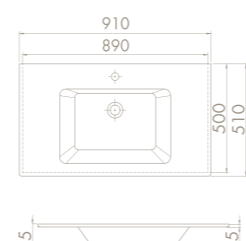

61x51 cm

TB001I62U00
050100-u
Basin, ibiza

Installation
Vanity Basin
please remove "-U"
to cancel the faucet hole

	117,5x49,5	117,5x49,5	98,5x49,5	88,5x49,5
	21	20	15	14
	19x124x57	19x124x57	20x103x56	20x94x56
	40"HC Cont. : 24 108x128x242	40"HC Cont. : 24 108x128x242	40"HC Cont. : 20 103x103x238	40"HC Cont. : 24 100x110x242
	Truck : 24 108x128x242	Truck : 24 108x128x242	Truck : 20 103x103x238	Truck : 24 100x110x242