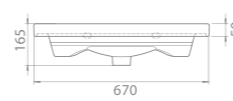

PRODUCTS

120x45 cm

VB032B52T00
032500-u
Basin, Elite

Features

Installation
Vanity / Wall hang Basin

please remove "-U"
to cancel the faucet hole

Colours

- **VB032B52T04**
  032500-97
  white matte
- **VB032B52T07**
  032508-97
  cappuccino matte
- **VB032B52T05**
  032507-97
  black matte
- **VB032B52T13**
  03250A-97
  gray matte

100x45 cm

VB032A02U00
032400-u
Basin, Elite

Installation
Vanity / Wall hang Basin

please remove "-U"
to cancel the faucet hole

- **VB032A02U04**
  032400-97
- **VB032A02U07**
  032408-97
- **VB032A02U05**
  032407-97
- **VB032A02U13**
  03240A-97

90x45 cm

VB032N82U00
032300-u
Basin, Elite

Installation
Vanity / Wall hang Basin

please remove "-U"
to cancel the faucet hole

- **VB032N82U04**
  032300-97
- **VB032N82U07**
  032308-97
- **VB032N82U05**
  032307-97
- **VB032N82U13**
  03230A-97

80x45 cm

VB032M22U00
032200-u
Basin, Elite

Installation
Vanity / Wall hang Basin

please remove "-U"
to cancel the faucet hole

- **VB032M22U04**
  032200-97
- **VB032M22U07**
  032208-97
- **VB032M22U05**
  032207-97
- **VB032M22U13**
  03220A-97

70x45 cm

VB032K42U00
032100-u
Basin, Elite

Features

Installation
Vanity / Wall hang Basin

please remove "-U"
to cancel the faucet hole

Colours

- **VB032K42U04**
  032100-97
  white matte
- **VB032K42U07**
  032108-97
  cappuccino matte
- **VB032K42U05**
  032107-97
  black matte
- **VB032K42U13**
  03210A-97
  gray matte

60x45 cm

VB032H82U00
032000-u
Basin, Elite

Installation
Vanity / Wall hang Basin

please remove "-U"
to cancel the faucet hole

- **VB032H82U04**
  032000-97
- **VB032H82U07**
  032008-97
- **VB032H82U05**
  032007-97
- **VB032H82U13**
  03200A-97

	116x42	94x42	84,7x42,2	76,2x42,5
	29	23	20	18
	20x122x49	19x102x49	19x92x49	20x82x48
	40"HC Cont. : 24 120x120x210	40"HC Cont. : 24 103x103x246	40"HC Cont. : 28 100x110x248	40"HC Cont. : 28 83x120x245
	Truck : 24 120x120x210	Truck : 24 103x103x246	Truck : 28 100x110x248	Truck : 28 83x120x245