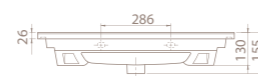

PRODUCTS

100x45 cm

VB048A02U00
067600-u
Basin, Arte

Features

Installation
Vanity / Wall hang Basin

please remove "-U"
to cancel the faucet hole

85x45 cm

VB048N52U00
067500-u
Basin, Arte

Installation
Vanity / Wall hang Basin

please remove "-U"
to cancel the faucet hole

75x45 cm

VB048L22U00
067400-u
Basin, Arte

Installation
Vanity / Wall hang Basin

please remove "-U"
to cancel the faucet hole

65x45 cm

VB048J32U00
067300-u
Basin, Arte

Installation
Vanity / Wall hang Basin

please remove "-U"
to cancel the faucet hole

55x36,5 cm

VB048G12U00
067200-u
Basin, Arte

Features

Installation
Vanity / Wall hang Basin

please remove "-U"
to cancel the faucet hole

	97x43,5	81,5x42,5	72,5x43,5	62x43
	21	19	16	14
	21x103x52	19x88x50	18x77x49	18x67x49
	40°HC Cont. : 24 103x103x242	40°HC Cont. : 28 93x110x252	40°HC Cont. : 40 114x114x244	40°HC Cont. : 46 105x120x256
	Truck : 24 103x103x263	Truck : 28 93x110x252	Truck : 40 114x114x256	Truck : 46 105x120x256

	51,7x35
	11
	18x56x39
	40°HC Cont. : 64 110x110x248
	Truck : 64 110x110x266