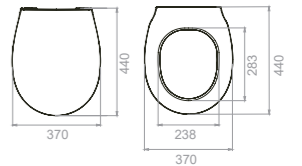

Features

- PP
- Easy Take Off
- Plastic Hinges

160000 000 31

160000 000 28

IM01801020120022

Features

- 3/8" Brass Connection
- Delayed Fill Valve
- Water pressure range:
  0,3-10 bar
- Certifications
  UPC

Installation **Easy Fixation**
Flushing **3 - 4,5 L**
Fixing **included**

Features

33

37x86x42

40"HC Cont. : 15
85x110x247

Truck : 15
85x110x247

Standard System
Installation **Easy Fixation**
Flushing **4 - 6 L**
Fixing **Not included**

14

39x54x37

40"HC Cont. : 25
93x114x246

Truck : 31
114x114x234

Bidet Top Hole
Installation **Easy Fixation**
Fixing **Not included**

17

39x54x37

40"HC Cont. : 36
114x114x233

Truck : 36
114x114x233

Standard System
Bidet **Without / With**
Installation **Easy Fixation**
Flushing **4 - 6 L**
Fixing **included**
*please remove "-W" for
bidet hole*

24

38x56x42

40"HC Cont. : 20
114x114x256

Truck : 20
114x114x256

Features

21

37x56x44

40"HC Cont. : 30
114x114x231

Truck : 30
114x114x231

Fixing **Not included**
Bowl **Center**
Installation **Vanity/Wall Hang**
*please remove "-U"
to cancel the faucet hole*

96x33,5

25

19x102x51

40"HC Cont. : 24
103x103x240

Truck : 24
103x103x256

Fixing **Not included**
Bowl **Center**
Installation **Vanity/Wall Hang**
*please remove "-U"
to cancel the faucet hole*

75x33,5

19

19x82x49

40"HC Cont. : 28
83x120x246

Truck : 30
83x120x246