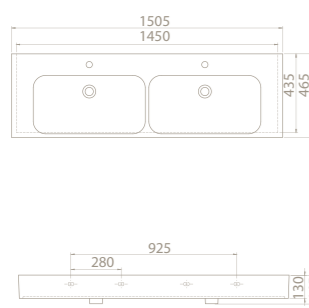

* Double Bowl

120x47 cm

VB022B62T00
080700-u
Basin, Pinto

Installation
Vanity / Wall hang Basin
please remove "-U"
to cancel the faucet hole

- **VB022B62T04**
  080700-97
- **VB022B62T07**
  080708-97
- **VB022B62T05**
  080707-97
- **VB022B62T13**
  08070A-97