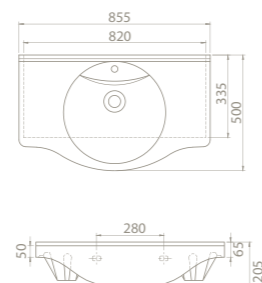

PRODUCTS

105x50 cm

VB047B02U00
066700-u
Basin, Nil

Features

Installation
Vanity / Wall hang Basin
please remove "-U"
to cancel the faucet hole

95x50 cm

VB047O82U00
066600-u
Basin, Nil

Installation
Vanity / Wall hang Basin
please remove "-U"
to cancel the faucet hole

85x50 cm

VB047N72U00
066500-u
Basin, Nil

Installation
Vanity / Wall hang Basin
please remove "-U"
to cancel the faucet hole

75x50 cm

VB047L42U00
066400-u
Basin, Nil

Installation
Vanity / Wall hang Basin
please remove "-U"
to cancel the faucet hole

65x50 cm

VB047J72U00
066100-u
Basin, Nil

Features

Installation
Vanity / Wall hang Basin
please remove "-U"
to cancel the faucet hole

55x47 cm

VB047G92U00
066000-u
Basin, Nil

Installation
Vanity / Wall hang Basin
please remove "-U"
to cancel the faucet hole

45x43 cm

VB047E32U00
066200-u
Basin, Nil

Installation
Vanity / Wall hang Basin
please remove "-U"
to cancel the faucet hole

	101x33	91x33	81,4x33	71x33
	23	21	20	18
	22x106x53	22x98x54	22x87x53	21x77x55
	40"HC Cont. : 22 110x110x246	40"HC Cont. : 22 100x120x250	40"HC Cont. : 22 93x110x248	40"HC Cont. : 26 83x120x252
	Truck : 22 110x110x246	Truck : 22 100x120x250	Truck : 22 93x110x248	Truck : 26 83x120x252

	61,5x33	51,5x33	41,5x30
	16	13	11
	22x66x53	22x57x51	21x47x47
	40"HC Cont. : 34 110x110x248	40"HC Cont. : 44 114x114x240	40"HC Cont. : 60 114x114x249
	Truck : 34 110x110x248	Truck : 44 114x114x240	Truck : 60 114x114x249