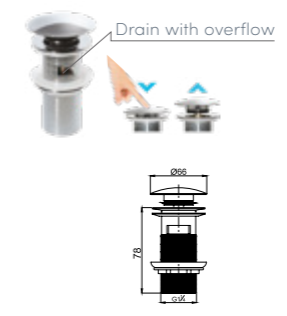

	9
	45x45x24
	40"HC Cont. : 60 114x114x250
	Truck : 60 114x114x250

**Click-clack
Basin Drains**

- Features
- Chrome Coated
 - Brass Material
 - G1 ¼ Connection

**Circle Pop-up Waste
for Washbasin**
BD05805010221711