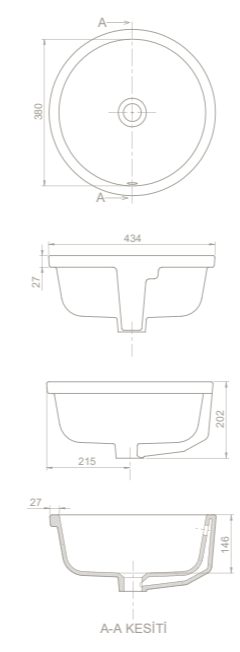

Ø 38 cm
UB065D22W00
070600
Under Counter Basin, Suit

Installation
Under Counter Basin
Wall Hang Basin/Half Pedestal
depth: 14,6 cm

	9
	45x45x24
	40"HC Cont. : 60 114x114x250
	Truck : 60 114x114x250