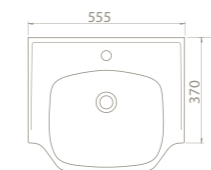

55x48 cm

VB023H02U00
081100-u
Basin, new classic

Installation
Vanity / Wall hang Basin

please remove "-U"
to cancel the faucet hole

	60,5x33,5	51x34,2
	14	12
	20x66x53	20x57x51
	40"HC Cont. : 34 108x128x244	40"HC Cont. : 52 114x114x237
	Truck : 34 108x128x264	Truck : 52 114x114x257