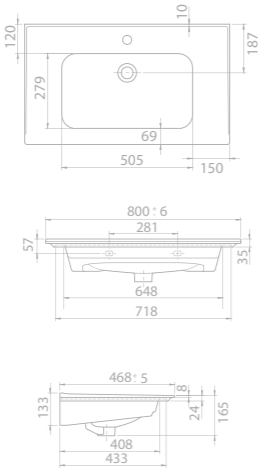

80x47 cm

VB041M32U00
042300-u
Basin, Blue

Installation
Vanity / Wall hang Basin
please remove "-U"
to cancel the faucet hole

- **VB041M32U04**
  042300-97
- **VB041M32U07**
  042308-97
- **VB041M32U05**
  042307-97
- **VB041M32U13**
  04230A-97

71x43	61x43	56x43

18	17	15

21x84x52	20x73x51	20x68x52

40"HC Cont. : 26 83x120x242	40"HC Cont. : 34 114x114x237	40"HC Cont. : 34 108x108x240

Truck : 28 83x120x263	Truck : 34 114x114x237	Truck : 34 108x108x240