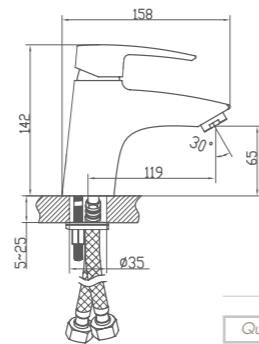

Basin Mixer 9FA123W99N10

- 35 mm ceramic cartridge with adjustable temperature Flow Rate Limitation
- User friendly faucet knob with 30° degree moving angle
- Easy installation
- 5 Year guarantee

Quantity in box 8