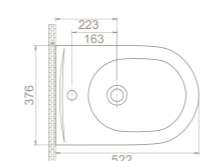

Bella Slim Quick Release, Soft Close, Seat Cover

SC00501S50003012

Features

- Duroplast
- Easy Take Off
- Hinges Stainless Steel

SC00501S50403012
white matte

SC00501S50703012
cappuccino matte

SC00501S50503012
black matte

SC00501S51303012
gray matte