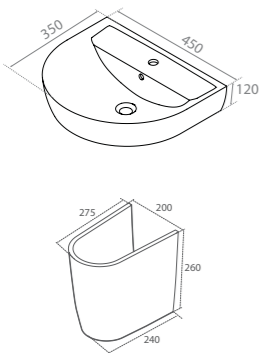

PRODUCTS

Basin, Squatting Pans, Closets, Urinal and Separator

45x35 cm

WB005E12U00

003100-u
Basin

Features

Fixing **Not included**

Bowl **Center**

Installation **Wall Hang/
Pedestal Basin**

*please remove "-U"
to cancel the faucet hole*

28x37 cm

TB014D12U00

001400-u
Basin

Fixing **Not included**

Bowl **Center**

Installation **Wall Hang**

*please remove "-U"
to cancel the faucet hole*

Toilets - P Type

**P-Type Without Bidet
BC05801PN00**

005100-pw

**P-Type With Bidet
BC05801PB00**

005100-p

Bidet **Without / With**

Installation **Easy Fixation**

Flushing **4 - 6 L**

Fixing **included**

Toilets - S Type

**S-Type Without Bidet
BC05801SN00**

005000-w

**S-Type With Bidet
BC05801SB00**

005000

	11	7	16
	20x46x39	16x39x33	
	40"HC Cont. : 72 114x114x240	40"HC Cont. : 147 114x114x241	40"HC Cont. : 40 114x114x218
	Truck : 72 114x114x240	Truck : 147 114x114x257	Truck : 48 114x114x258