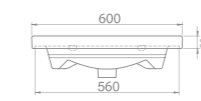

PRODUCTS

120x45 cm

VB032B52T00
032500-u
Basin, Elite

Features

Installation
Vanity / Wall hang Basin

please remove "-U"
to cancel the faucet hole

Colours

- **VB032B52T04**
  032500-97
  white matte
- **VB032B52T07**
  032508-97
  cappuccino matte
- **VB032B52T05**
  032507-97
  black matte
- **VB032B52T13**
  03250A-97
  gray matte

100x45 cm

VB032A02U00
032400-u
Basin, Elite

Installation
Vanity / Wall hang Basin

please remove "-U"
to cancel the faucet hole

- **VB032A02U04**
  032400-97
- **VB032A02U07**
  032408-97
- **VB032A02U05**
  032407-97
- **VB032A02U13**
  03240A-97

90x45 cm

VB032N82U00
032300-u
Basin, Elite

Installation
Vanity / Wall hang Basin

please remove "-U"
to cancel the faucet hole

- **VB032N82U04**
  032300-97
- **VB032N82U07**
  032308-97
- **VB032N82U05**
  032307-97
- **VB032N82U13**
  03230A-97

80x45 cm

VB032M22U00
032200-u
Basin, Elite

Installation
Vanity / Wall hang Basin

please remove "-U"
to cancel the faucet hole

- **VB032M22U04**
  032200-97
- **VB032M22U07**
  032208-97
- **VB032M22U05**
  032207-97
- **VB032M22U13**
  03220A-97

70x45 cm

VB032K42U00
032100-u
Basin, Elite

Features

Installation
Vanity / Wall hang Basin

please remove "-U"
to cancel the faucet hole

Colours

- **VB032K42U04**
  032100-97
  white matte
- **VB032K42U07**
  032108-97
  cappuccino matte
- **VB032K42U05**
  032107-97
  black matte
- **VB032K42U13**
  03210A-97
  gray matte

60x45 cm

VB032H82U00
032000-u
Basin, Elite

Installation
Vanity / Wall hang Basin

please remove "-U"
to cancel the faucet hole

- **VB032H82U04**
  032000-97
- **VB032H82U07**
  032008-97
- **VB032H82U05**
  032007-97
- **VB032H82U13**
  03200A-97

	116x42	94x42	84,7x42,2	76,2x42,5
	29	23	20	18
	20x122x49	19x102x49	19x92x49	20x82x48
	40"HC Cont. : 24 120x120x210	40"HC Cont. : 24 103x103x246	40"HC Cont. : 28 100x110x248	40"HC Cont. : 28 83x120x245
	Truck : 24 120x120x210	Truck : 24 103x103x246	Truck : 28 100x110x248	Truck : 28 83x120x245