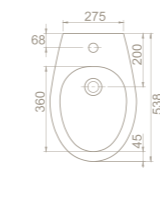

PRODUCTS

P-Type Without Bidet
WC01817PN00
028300-pw

P-Type With Bidet
WC01817PB00
028300-p

Cistern, Ova
CS010010100
009300

S-Type Without Bidet
WC01817SN00
028300-w

S-Type With Bidet
WC01817SB00
028300

HC01805PN00
018400-w

HC01805PB00
018400

BW018092U00
015200

BC01803FN00
029100-w

BC01803FB00
029100

YB018082U00
005400

VB018A32U00
082600-u
Basin, Lila

VB018M22U00
082400-u
Basin, Lila

SC01802P10002831

Features

- PP
- Easy Take Off
- Plastic Hinges

160000 000 31

160000 000 28

IM01801020120022

Features

- 3/8" Brass Connection
- Delayed Fill Valve
- Water pressure range:
  0,3-10 bar
- Certifications
  UPC

Installation **Easy Fixation**
Flushing **3 - 4,5 L**
Fixing **included**

Features

33

37x86x42

40"HC Cont. : 15
85x110x247

Truck : 15
85x110x247

Standard System
Installation **Easy Fixation**
Flushing **4 - 6 L**
Fixing **Not included**

14

39x54x37

40"HC Cont. : 25
93x114x246

Truck : 31
114x114x234

Bidet Top Hole
Installation **Easy Fixation**
Fixing **Not included**

17

39x54x37

40"HC Cont. : 36
114x114x233

Truck : 36
114x114x233

Standard System
Bidet **Without / With**
Installation **Easy Fixation**
Flushing **4 - 6 L**
Fixing **included**
*please remove "-W" for
bidet hole*

24

38x56x42

40"HC Cont. : 20
114x114x256

Truck : 20
114x114x256

Features

21

37x56x44

40"HC Cont. : 30
114x114x231

Truck : 30
114x114x231

Fixing **Not included**
Bowl **Center**
Installation **Vanity/Wall Hang**
*please remove "-U"
to cancel the faucet hole*

96x33,5

25

19x102x51

40"HC Cont. : 24
103x103x240

Truck : 24
103x103x256

Fixing **Not included**
Bowl **Center**
Installation **Vanity/Wall Hang**
*please remove "-U"
to cancel the faucet hole*

75x33,5

19

19x82x49

40"HC Cont. : 28
83x120x246

Truck : 30
83x120x246