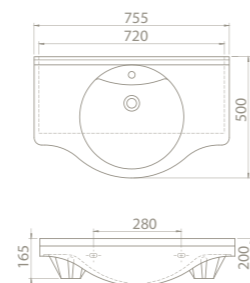

PRODUCTS

105x50 cm

VB047B02U00
066700-u
Basin, Nil

Features

Installation
Vanity / Wall hang Basin
please remove "-U"
to cancel the faucet hole

95x50 cm

VB047O82U00
066600-u
Basin, Nil

Installation
Vanity / Wall hang Basin
please remove "-U"
to cancel the faucet hole

85x50 cm

VB047N72U00
066500-u
Basin, Nil

Installation
Vanity / Wall hang Basin
please remove "-U"
to cancel the faucet hole

75x50 cm

VB047L42U00
066400-u
Basin, Nil

Installation
Vanity / Wall hang Basin
please remove "-U"
to cancel the faucet hole

65x50 cm

VB047J72U00
066100-u
Basin, Nil

Features

Installation
Vanity / Wall hang Basin
please remove "-U"
to cancel the faucet hole

55x47 cm

VB047G92U00
066000-u
Basin, Nil

Installation
Vanity / Wall hang Basin
please remove "-U"
to cancel the faucet hole

45x43 cm

VB047E32U00
066200-u
Basin, Nil

Installation
Vanity / Wall hang Basin
please remove "-U"
to cancel the faucet hole

	101x33	91x33	81,4x33	71x33
	23	21	20	18
	22x106x53	22x98x54	22x87x53	21x77x55
	40"HC Cont. : 22 110x110x246	40"HC Cont. : 22 100x120x250	40"HC Cont. : 22 93x110x248	40"HC Cont. : 26 83x120x252
	Truck : 22 110x110x246	Truck : 22 100x120x250	Truck : 22 93x110x248	Truck : 26 83x120x252

	61,5x33	51,5x33	41,5x30
	16	13	11
	22x66x53	22x57x51	21x47x47
	40"HC Cont. : 34 110x110x248	40"HC Cont. : 44 114x114x240	40"HC Cont. : 60 114x114x249
	Truck : 34 110x110x248	Truck : 44 114x114x240	Truck : 60 114x114x249