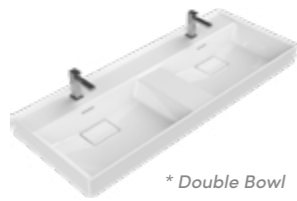

Sharp Special Ceramic Cap

Sharp 48cm

Sharp 100cm

Sharp 100cm

PRODUCTS

* Double Bowl

120x48 cm

VB012B72T00
037700-u
Basin, Sharp