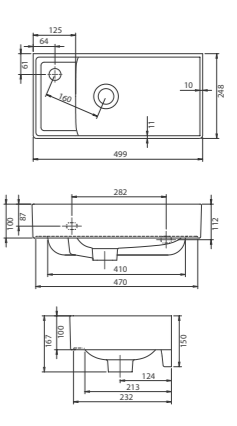

46,5x28	36,5x28	46,5x23
	10	8	8
	18x51x32	17x41x32	17x51x26
	40"HC Cont. : 84 110x110x235	40"HC Cont. : 84 100x100x235	40"HC Cont. : 100 110x110x248
	Truck : 84 110x110x245	Truck : 84 100x100x235	Truck : 100 110x110x248