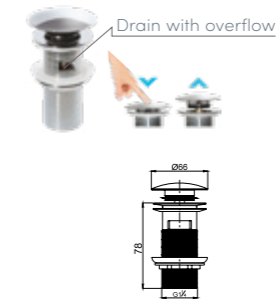

Features
• Easy Take Off • Plastic Hinge

Click-clack Basin Drains

Features
• Chrome Coated
• Brass Material
• G1 ¼ Connection

Circle Pop-up Waste for Washbasin
BD05805010221711

Circle Pop-up Waste for Washbasin
BD05805010211711