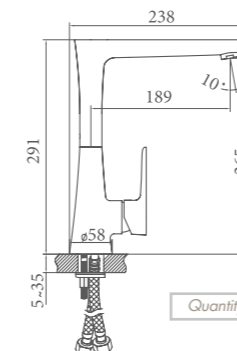

Kitchen Mixer
KM00205040000021
9FA111K99N10

- 35 mm ceramic cartridge with adjustable temperature Flow Rate Limitation
- User friendly faucet knob with 10° degree moving angle
- %50 less water consumption
- Easy installation
- 5 Year guarantee