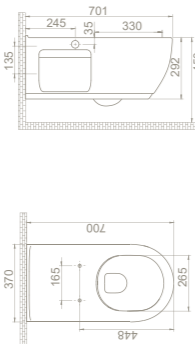

24

39x72,5x37,5

40"HC Cont. : 24
114x114x240

Truck : 24
114x114x240