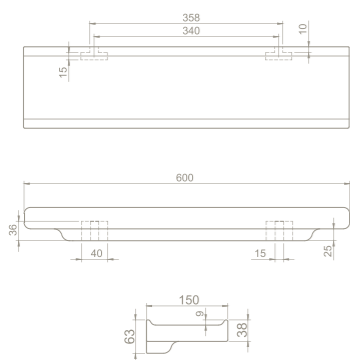

PRODUCTS

ET059R60000
010500
Defne

ET059R50000
010400
Defne

AH059R00000
010800
Defne

TK059P80000
010200
Defne

SA059P90000
010000
Defne

SA059R10000
010300
Defne

Installation **Hidden Fixation**
Fixing **included**
Shape **Square**

Installation **Hidden Fixation**
Fixing **included**
Shape **Square**

Installation **Hidden Fixation**
Fixing **included**
Shape **Square**

Installation **Hidden Fixation**
Fixing **included**
Shape **Square**
• consists plastic roller

Installation **Hidden Fixation**
Fixing **included**
Shape **Square**

Installation **Hidden Fixation**
Fixing **included**
Shape **Square**

1. Colours
2. ET059R60004
     010500-97
     white matte
   - ET059R60007
     010508-97
     cappuccino matte
   - ET059R60005
     010507-97
     black matte
   - ET059R60013
     01050A-97
     gray matte

- ET059R50004
  010400-97
- ET059R50007
  010408-97
- ET059R50005
  010407-97
- ET059R50013
  01040A-97

- AH059R00004
  010800-97
- AH059R00007
  010808-97
- AH059R00005
  010807-97
- AH059R00013
  01080A-97

1. Colours
2. TK059P80004
     010200-97
     white matte
   - TK059P80007
     010208-97
     cappuccino matte
   - TK059P80005
     010207-97
     black matte
   - TK059P80013
     01020A-97
     gray matte

- SA059P90004
  010000-97
- SA059P90007
  010008-97
- SA059P90005
  010007-97
- SA059P90013
  01000A-97

- SA059R10004
  010300-97
- SA059R10007
  010308-97
- SA059R10005
  010307-97
- SA059R10013
  01030A-97

	4	2,4	1
	31x61x16	34x51x12	38x39x20
	40"HC Cont. : 180 100x120x111	40"HC Cont. : 264 100x100x116	40"HC Cont. : 768 100x100x94
	Truck : 180 100x120x111	Truck : 264 100x100x116	Truck : 768 100x100x94

	3	2	1
	38x62x15	41x41x18	38x46x13
	40"HC Cont. : 280 100x120x117	40"HC Cont. : 448 100x100x105	40"HC Cont. : 576 100x100x128
	Truck : 280 100x120x117	Truck : 448 100x100x105	Truck : 576 114x114x263