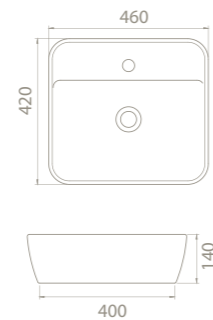

46x42 cm

OC021E71U00
076300-u
Over Counter Basin, One

Installation
Over Counter Basin
With Taphole
please remove "-U" to cancel the faucet hole

- **OC021E71U04**
  076300-97
- **OC021E71U07**
  076308-97
- **OC021E71U05**
  076307-97
- **OC021E71U13**
  07630A-97

12
43x47x15
40"HC Cont. : 66
83x110x242
Truck : 66
83x110x242