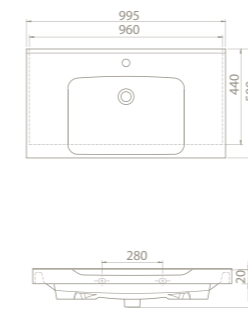

80x50 cm

VB027M52U00
090700-u
Basin, Anova

Installation
Vanity / Wall hang Basin
please remove "-U"
to cancel the faucet hole

- **VB027M52U04**
  090700-97
- **VB027M52U07**
  090708-97
- **VB027M52U05**
  090707-97
- **VB027M52U13**
  09070A-97

65x50 cm

VB027J72U00
090600-u
Basin, Anova

Installation
Vanity / Wall hang Basin
please remove "-U"
to cancel the faucet hole

- **VB027J72U04**
  090600-97
- **VB027J72U07**
  090608-97
- **VB027J72U05**
  090607-97
- **VB027J72U13**
  09060A-97

	95x44	76x44	61x44
	25	19	16
	20x101x54	20x82x54	18x65x51
	40"HC Cont. : 26 100x120x250	40"HC Cont. : 26 83x120x250	40"HC Cont. : 44 105x120x245
	Truck : 26 100x120x250	Truck : 26 83x120x250	Truck : 44 105x120x245