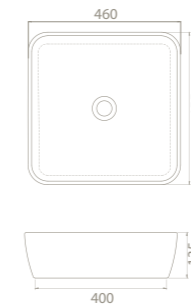

46x46 cm

OC021E81W00
076000
Over Counter Basin, One

Installation
Over Counter Basin
Without Taphole

- **OC021E81W04**
  076000-97
- **OC021E81W07**
  076008-97
- **OC021E81W05**
  076007-97
- **OC021E81W13**
  07600A-97

11
48xx48x16
40"HC Cont. : 76
114x114x253
Truck : 76
114x114x253