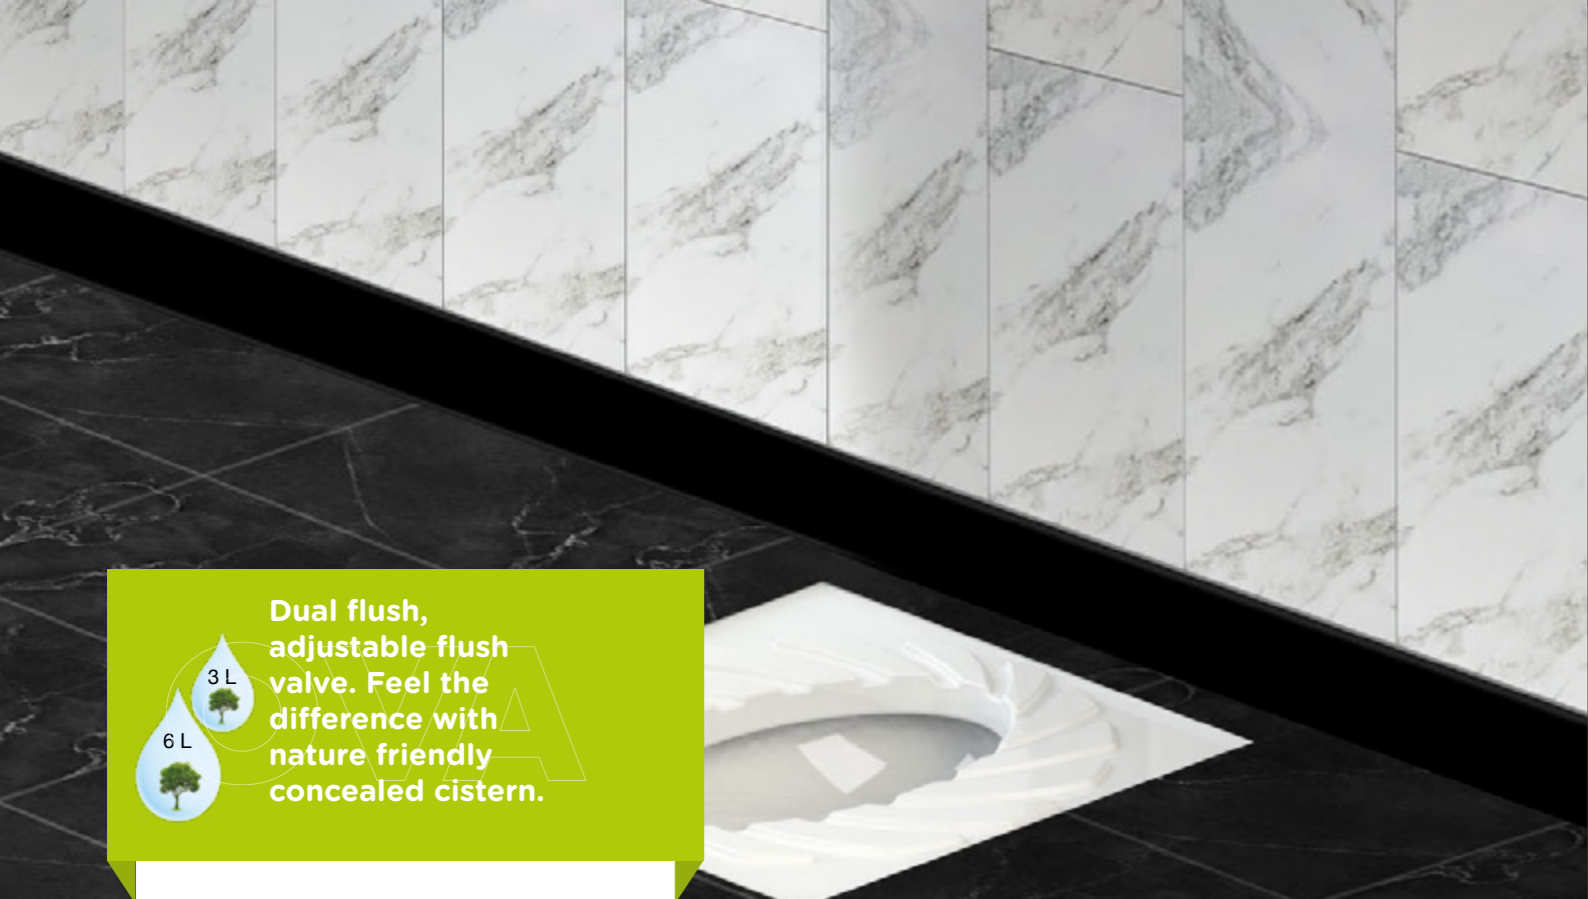

PRODUCT DIMENSIONS

3/6 Liters
80 mm

Dual flush, adjustable flush valve. Feel the difference with nature friendly concealed cistern.

3 L
6 L

Ova Squatting Pan Concealed Cistern

CC01003030222721

- Damp and noiseisolation with doubleside styropor
- Silent and fast filling
- Durable plaster mesh