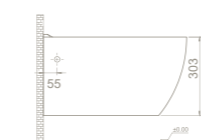

Bella Slim Quick Release, Soft Close, Seat Cover

SC00501S50003012

Features

- Duroplast
- Easy Take Off
- Hinges Stainless Steel

SC00501S50403012
white matte

SC00501S50703012
cappuccino matte

SC00501S50503012
black matte

SC00501S51303012
gray matte