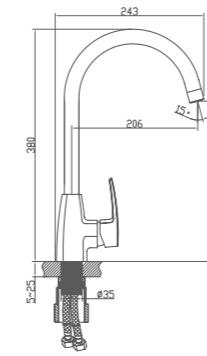

Kitchen Mixer 9FA123K99N10

- 35 mm ceramic cartridge with adjustable temperature Flow Rate Limitation
- User friendly faucet knob with 15° degree moving angle
- %50 less water consumption
- Easy installation
- 5 Year guarantee