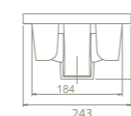

UPDATED DESIGN
24x42 cm
TB014D52U00
071100-u
In Countertop Basin, Mini

Installation
Vanity / Wall hang Basin
please remove "-U"
to cancel the faucet hole

Smart Solutions for Narrow Spaces
Mini washbasins allow you to breath even in a narrow bathroom.

Thanks to Mini you gain extra room even when the space is limited. By combining the Mini washbasin with a bath cabinet you will have usefull storage place and an enlarged bathroom.

	40,3x22,5
	5
	16x45x27
	40"HC Cont. : 120 100x100x252
	Truck : 120 100x100x252