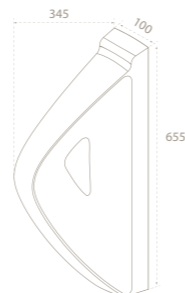

Separator, City
US002000100
005900

Height **65,5 cm**
Installation **Easy Fixation**
Fixing **included**

8	14x68x38	40°HC Cont. : 72 110x110x239	Truck : 72 110x110x239