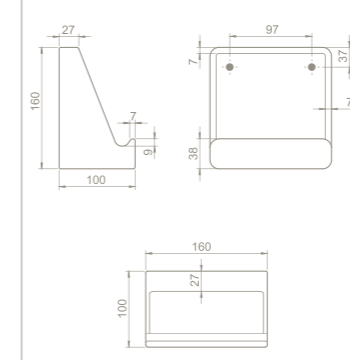

PRODUCTS

ET059R60000
010500
Defne

ET059R50000
010400
Defne

AH059R00000
010800
Defne

TK059P80000
010200
Defne

SA059P90000
010000
Defne

SA059R10000
010300
Defne

Installation **Hidden Fixation**
Fixing **included**
Shape **Square**

Installation **Hidden Fixation**
Fixing **included**
Shape **Square**

Installation **Hidden Fixation**
Fixing **included**
Shape **Square**

Installation **Hidden Fixation**
Fixing **included**
Shape **Square**
• consists plastic roller

Installation **Hidden Fixation**
Fixing **included**
Shape **Square**

Installation **Hidden Fixation**
Fixing **included**
Shape **Square**

1. Colours
2. ET059R60004
     010500-97
     white matte
   - ET059R60007
     010508-97
     cappuccino matte
   - ET059R60005
     010507-97
     black matte
   - ET059R60013
     01050A-97
     gray matte

- ET059R50004
  010400-97
- ET059R50007
  010408-97
- ET059R50005
  010407-97
- ET059R50013
  01040A-97

- AH059R00004
  010800-97
- AH059R00007
  010808-97
- AH059R00005
  010807-97
- AH059R00013
  01080A-97

1. Colours
2. TK059P80004
     010200-97
     white matte
   - TK059P80007
     010208-97
     cappuccino matte
   - TK059P80005
     010207-97
     black matte
   - TK059P80013
     01020A-97
     gray matte

- SA059P90004
  010000-97
- SA059P90007
  010008-97
- SA059P90005
  010007-97
- SA059P90013
  01000A-97

- SA059R10004
  010300-97
- SA059R10007
  010308-97
- SA059R10005
  010307-97
- SA059R10013
  01030A-97

	4	2,4	1
	31x61x16	34x51x12	38x39x20
	40"HC Cont. : 180 100x120x111	40"HC Cont. : 264 100x100x116	40"HC Cont. : 768 100x100x94
	Truck : 180 100x120x111	Truck : 264 100x100x116	Truck : 768 100x100x94

	3	2	1
	38x62x15	41x41x18	38x46x13
	40"HC Cont. : 280 100x120x117	40"HC Cont. : 448 100x100x105	40"HC Cont. : 576 100x100x128
	Truck : 280 100x120x117	Truck : 448 100x100x105	Truck : 576 114x114x263