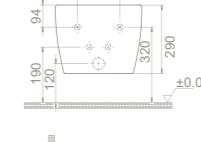

40"HC Cont. : 36
114x114x210

Truck : 36
114x114x210

ibiza, Slim, Quick Release, Soft Close, Seat Cover

SC00101S50002931

Features

- Duroplast
- Easy Take Off
- Hinges Stainless Steel

ibiza, Slim, Quick Release, Soft Close, Seat Cover