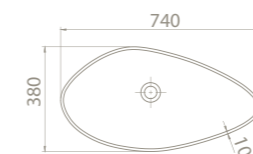

	10
	40x73x17
	40"HC Cont. : 56 114x114x245
	Truck : 56 114x114x245

Would you like to bring the ancient traditions of the Mediterranean to your bathrooms in a modernized fashion?

Olive was designed exactly for this purpose, drawing inspiration from the civilization, prosperity and long life represented by the olive. Sink form of the set was inspired from the leaves of the olive tree.