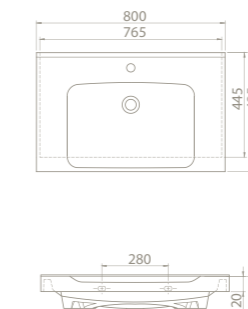

80x50 cm

VB027M52U00
090700-u
Basin, Anova

Installation
Vanity / Wall hang Basin
please remove "-U"
to cancel the faucet hole

- **VB027M52U04**
  090700-97
- **VB027M52U07**
  090708-97
- **VB027M52U05**
  090707-97
- **VB027M52U13**
  09070A-97

65x50 cm

VB027J72U00
090600-u
Basin, Anova

Installation
Vanity / Wall hang Basin
please remove "-U"
to cancel the faucet hole

- **VB027J72U04**
  090600-97
- **VB027J72U07**
  090608-97
- **VB027J72U05**
  090607-97
- **VB027J72U13**
  09060A-97

	95x44	76x44	61x44
	25	19	16
	20x101x54	20x82x54	18x65x51
	40"HC Cont. : 26 100x120x250	40"HC Cont. : 26 83x120x250	40"HC Cont. : 44 105x120x245
	Truck : 26 100x120x250	Truck : 26 83x120x250	Truck : 44 105x120x245