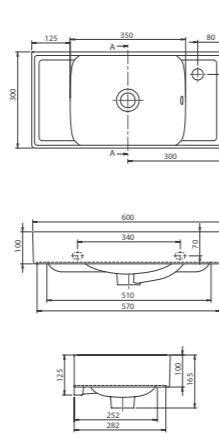

PRODUCTS

NEW 85x38 cm
WB012N42U00
Basin, Sharp

Features

Installation
Vanity / Wall hang Basin
please remove "-U"
to cancel the faucet hole

Colours

- WB012N42U04
  white matte
- WB012N42U07
  cappuccino matte
- WB012N42U05
  black matte
- WB012N42U13
  gray matte

NEW 65x38 cm
WB012J02U00
Basin, Sharp

Installation
Vanity / Wall hang Basin
please remove "-U"
to cancel the faucet hole

- WB012J02U04
- WB012J02U07
- WB012J02U05
- WB012J02U13

NEW 60x30 cm
WB012H52R00
Basin, Sharp

Installation
Vanity / Wall hang Basin
please remove "-U"
to cancel the faucet hole

- WB012H52R04
- WB012H52R07
- WB012H52R05
- WB012H52R13

NEW 60x30 cm
WB012H52L00
Basin, Sharp

Installation
Vanity / Wall hang Basin
please remove "-U"
to cancel the faucet hole

- WB012H52L04
- WB012H52L07
- WB012H52L05
- WB012H52L13

NEW 50x30 cm
WB012T92U00
Basin, Sharp

Features

Installation
Vanity / Wall hang Basin
please remove "-U"
to cancel the faucet hole

Colours

- WB012T92U04
  white matte
- WB012T92U07
  cappuccino matte
- WB012T92U05
  black matte
- WB012T92U13
  gray matte

NEW 40x30 cm
WB012T82U00
Basin, Sharp

Installation
Vanity / Wall hang Basin
please remove "-U"
to cancel the faucet hole

- WB012T82U04
- WB012T82U07
- WB012T82U05
- WB012T82U13

NEW 50x25 cm
WB012F22R00
Basin, Sharp

Installation
Vanity / Wall hang Basin
please remove "-U"
to cancel the faucet hole

- WB012F22R04
- WB012F22R07
- WB012F22R05
- WB012F22R13

NEW 50x25 cm
WB012F22L00
Basin, Sharp

Installation
Vanity / Wall hang Basin
please remove "-U"
to cancel the faucet hole

- WB012F22L04
- WB012F22L07
- WB012F22L05
- WB012F22L13

	80x35,5	61x35	56,5x28
	19	14	14
	19x86x41	19x66x40	17x61x32
	40"HC Cont. : 27 90x105x245	40"HC Cont. : 44 110x110x245	40"HC Cont. : 56 80x120x249
	Truck : 27 90x105x245	Truck : 44 110x110x245	Truck : 56 80x120x249