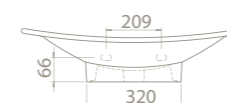

Half Pedestal, Cubic

PD063110000
016000
Pedestal, Bella

Features

Installation
Over Counter Basin
Wall Hang Basin/Half Pedestal

please remove "-U"
to cancel the faucet hole

	14		7
	19x74x50		31x32x31
	40"HC Cont. : 34 114x114x253		40"HC Cont. : 63 92x96x262
	Truck : 34 114x114x253		Truck : 63 92x96x262