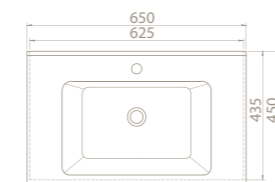

PRODUCTS

100x45 cm

VB048A02U00
067600-u
Basin, Arte

Features

Installation
Vanity / Wall hang Basin

please remove "-U"
to cancel the faucet hole

85x45 cm

VB048N52U00
067500-u
Basin, Arte

Installation
Vanity / Wall hang Basin

please remove "-U"
to cancel the faucet hole

75x45 cm

VB048L22U00
067400-u
Basin, Arte

Installation
Vanity / Wall hang Basin

please remove "-U"
to cancel the faucet hole

65x45 cm

VB048J32U00
067300-u
Basin, Arte

Installation
Vanity / Wall hang Basin

please remove "-U"
to cancel the faucet hole

55x36,5 cm

VB048G12U00
067200-u
Basin, Arte

Features

Installation
Vanity / Wall hang Basin

please remove "-U"
to cancel the faucet hole

	97x43,5	81,5x42,5	72,5x43,5	62x43
	21	19	16	14
	21x103x52	19x88x50	18x77x49	18x67x49
	40°HC Cont. : 24 103x103x242	40°HC Cont. : 28 93x110x252	40°HC Cont. : 40 114x114x244	40°HC Cont. : 46 105x120x256
	Truck : 24 103x103x263	Truck : 28 93x110x252	Truck : 40 114x114x256	Truck : 46 105x120x256

	51,7x35
	11
	18x56x39
	40°HC Cont. : 64 110x110x248
	Truck : 64 110x110x266