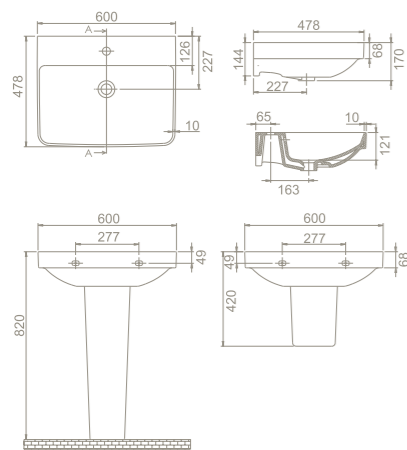

PRODUCTS

Fixing **Not included**
Bowl **Center**
Installation **Pedestal/Wall Hang**
please remove "-U"
to cancel the faucet hole

Features

Colours

- WB004H92U04
  079600-97
  white matte
- WB004H92U07
  079608-97
  cappuccino matte
- WB004H92U05
  079607-97
  black matte
- WB004H92U13
  07960A-97
  gray matte

	16		10
	19x62x51		18x62x32
	40"HC Cont. : 40 100x120x240		40"HC Cont. : 56 800x120x242
	Truck : 40 100x120x240		Truck : 56 800x120x256