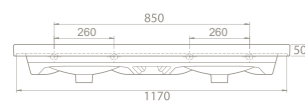

PRODUCTS

120x45 cm

VB032B52T00
032500-u
Basin, Elite

Features

Installation
Vanity / Wall hang Basin

please remove "-U"
to cancel the faucet hole

Colours

- **VB032B52T04**
  032500-97
  white matte
- **VB032B52T07**
  032508-97
  cappuccino matte
- **VB032B52T05**
  032507-97
  black matte
- **VB032B52T13**
  03250A-97
  gray matte

100x45 cm

VB032A02U00
032400-u
Basin, Elite

Installation
Vanity / Wall hang Basin

please remove "-U"
to cancel the faucet hole

- **VB032A02U04**
  032400-97
- **VB032A02U07**
  032408-97
- **VB032A02U05**
  032407-97
- **VB032A02U13**
  03240A-97

90x45 cm

VB032N82U00
032300-u
Basin, Elite

Installation
Vanity / Wall hang Basin

please remove "-U"
to cancel the faucet hole

- **VB032N82U04**
  032300-97
- **VB032N82U07**
  032308-97
- **VB032N82U05**
  032307-97
- **VB032N82U13**
  03230A-97

80x45 cm

VB032M22U00
032200-u
Basin, Elite

Installation
Vanity / Wall hang Basin

please remove "-U"
to cancel the faucet hole

- **VB032M22U04**
  032200-97
- **VB032M22U07**
  032208-97
- **VB032M22U05**
  032207-97
- **VB032M22U13**
  03220A-97

70x45 cm

VB032K42U00
032100-u
Basin, Elite

Features

Installation
Vanity / Wall hang Basin

please remove "-U"
to cancel the faucet hole

Colours

- **VB032K42U04**
  032100-97
  white matte
- **VB032K42U07**
  032108-97
  cappuccino matte
- **VB032K42U05**
  032107-97
  black matte
- **VB032K42U13**
  03210A-97
  gray matte

60x45 cm

VB032H82U00
032000-u
Basin, Elite

Installation
Vanity / Wall hang Basin

please remove "-U"
to cancel the faucet hole

- **VB032H82U04**
  032000-97
- **VB032H82U07**
  032008-97
- **VB032H82U05**
  032007-97
- **VB032H82U13**
  03200A-97

	116x42	94x42	84,7x42,2	76,2x42,5
	29	23	20	18
	20x122x49	19x102x49	19x92x49	20x82x48
	40"HC Cont. : 24 120x120x210	40"HC Cont. : 24 103x103x246	40"HC Cont. : 28 100x110x248	40"HC Cont. : 28 83x120x245
	Truck : 24 120x120x210	Truck : 24 103x103x246	Truck : 28 100x110x248	Truck : 28 83x120x245