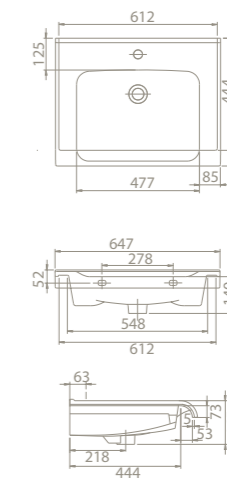

100x50 cm

VB027A42U00
090800-u
Basin, Anova

Features

Installation
Vanity / Wall hang Basin
please remove "-U"
to cancel the faucet hole

Colours

- **VB027A42U04**
  090800-97
  white matte
- **VB027A42U07**
  090808-97
  cappuccino matte
- **VB027A42U05**
  090807-97
  black matte
- **VB027A42U13**
  09080A-97
  gray matte

80x50 cm

VB027M52U00
090700-u
Basin, Anova

Installation
Vanity / Wall hang Basin
please remove "-U"
to cancel the faucet hole

- **VB027M52U04**
  090700-97
- **VB027M52U07**
  090708-97
- **VB027M52U05**
  090707-97
- **VB027M52U13**
  09070A-97

65x50 cm

VB027J72U00
090600-u
Basin, Anova

Installation
Vanity / Wall hang Basin
please remove "-U"
to cancel the faucet hole

- **VB027J72U04**
  090600-97
- **VB027J72U07**
  090608-97
- **VB027J72U05**
  090607-97
- **VB027J72U13**
  09060A-97

	95x44	76x44	61x44
	25	19	16
	20x101x54	20x82x54	18x65x51
	40"HC Cont. : 26 100x120x250	40"HC Cont. : 26 83x120x250	40"HC Cont. : 44 105x120x245
	Truck : 26 100x120x250	Truck : 26 83x120x250	Truck : 44 105x120x245