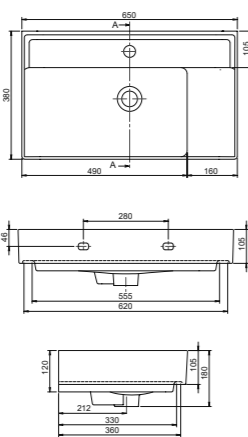

PRODUCTS

NEW 85x38 cm
WB012N42U00
Basin, Sharp

Features

Installation
Vanity / Wall hang Basin
please remove "-U"
to cancel the faucet hole

Colours

- WB012N42U04
  white matte
- WB012N42U07
  cappuccino matte
- WB012N42U05
  black matte
- WB012N42U13
  gray matte

NEW 65x38 cm
WB012J02U00
Basin, Sharp

Installation
Vanity / Wall hang Basin
please remove "-U"
to cancel the faucet hole

- WB012J02U04
- WB012J02U07
- WB012J02U05
- WB012J02U13

NEW 60x30 cm
WB012H52R00
Basin, Sharp

Installation
Vanity / Wall hang Basin
please remove "-U"
to cancel the faucet hole

- WB012H52R04
- WB012H52R07
- WB012H52R05
- WB012H52R13

NEW 60x30 cm
WB012H52L00
Basin, Sharp

Installation
Vanity / Wall hang Basin
please remove "-U"
to cancel the faucet hole

- WB012H52L04
- WB012H52L07
- WB012H52L05
- WB012H52L13

NEW 50x30 cm
WB012T92U00
Basin, Sharp

Features

Installation
Vanity / Wall hang Basin
please remove "-U"
to cancel the faucet hole

Colours

- WB012T92U04
  white matte
- WB012T92U07
  cappuccino matte
- WB012T92U05
  black matte
- WB012T92U13
  gray matte

NEW 40x30 cm
WB012T82U00
Basin, Sharp

Installation
Vanity / Wall hang Basin
please remove "-U"
to cancel the faucet hole

- WB012T82U04
- WB012T82U07
- WB012T82U05
- WB012T82U13

NEW 50x25 cm
WB012F22R00
Basin, Sharp

Installation
Vanity / Wall hang Basin
please remove "-U"
to cancel the faucet hole

- WB012F22R04
- WB012F22R07
- WB012F22R05
- WB012F22R13

NEW 50x25 cm
WB012F22L00
Basin, Sharp

Installation
Vanity / Wall hang Basin
please remove "-U"
to cancel the faucet hole

- WB012F22L04
- WB012F22L07
- WB012F22L05
- WB012F22L13

	80x35,5	61x35	56,5x28
	19	14	14
	19x86x41	19x66x40	17x61x32
	40"HC Cont. : 27 90x105x245	40"HC Cont. : 44 110x110x245	40"HC Cont. : 56 80x120x249
	Truck : 27 90x105x245	Truck : 44 110x110x245	Truck : 56 80x120x249