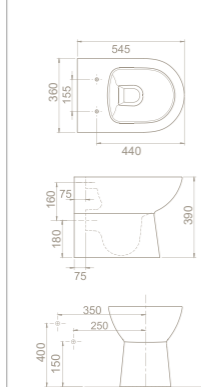

55x45 cm

WB005G72U00
003300-u
Basin, Bella

Fixing *Not included*

Bowl Center

Installation *Pedestal/Wall Hang*

please remove "-U" to cancel the faucet hole

50x40 cm

WB005F62U00
003200-u
Basin, Bella

Fixing *Not included*

Bowl Center

Installation *Pedestal/Wall Hang*

please remove "-U" to cancel the faucet hole

45x35 cm

WB005E12U00
003100-u
Basin, Bella

Fixing *Not included*

Bowl Center

Installation *Pedestal/Wall Hang*

please remove "-U" to cancel the faucet hole

P-Type Without Bidet
WC00503PN00
008800-pw

P-Type With Bidet
WC00503PB00
008800-p

S-Type Without Bidet
WC00503SN00
008800-w

S-Type With Bidet
WC00503SB00
008800

Cistern, Bella
CS005010100
009800

BC00503FN00
018800-w

Bidet *Without / With*

Installation *Hidden Fixation*

Flushing *4 - 6 L*

Fixing *included*

Concealed *Flexy Hole Connection*

please remove "-W" for bidet hole

HC00506PN00
017600-w

HC00506PB00
017600

Cold water connection
HC00506PC00
017600 - S

Cold / Hot Water connection
HC00506PH00
017600 - D

Rimless System

Installation *Hidden Fixation*

Flushing *4 - 6 L*

Shape *Soft*

Fixing *included*

Installation *Hidden Fixation*

Flushing *4 - 6 L*

Fixing *included*

please add "-r" for side entry cistern

40	27	19
38x79x43	38x56x42	36x49x34
40°HC Cont. : 15 80x120x229	40°HC Cont. : 30 114x114x252	40°HC Cont. : 25 93x114x246
Truck : 15 80x120x229	Truck : 30 114x114x252	Truck : 31 110x110x225