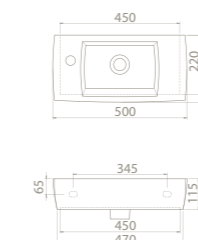

44x21,5	44x21,5
	9	9
	17x52x27	17x52x27
	40"HC Cont. : 100 103x103x247	40"HC Cont. : 100 103x103x247
	Truck : 100 103x103x247	Truck : 100 103x103x247