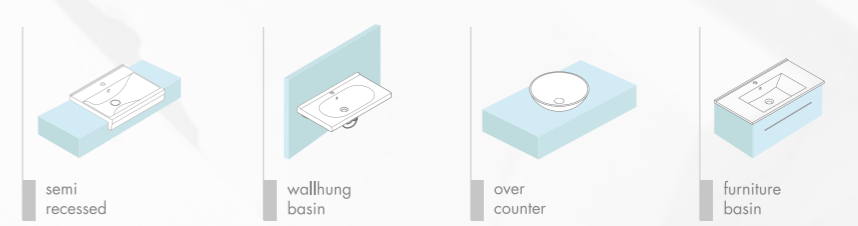

sharp

“geometric style

Sharp Set was tailored for those who prefer more edgy and fluid forms. The wash basins of the series respond to this need with their large surface and bowl for those who want a spacious use in their bathrooms.