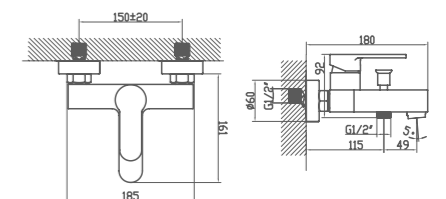

Bathroom Mixer
IM01001020110001
9FA130B99N10

- 35 mm ceramic cartridge with adjustable temperature Flow Rate Limitation
- User friendly faucet knob with 50 degree moving angle
- %50 less water consumption
- Easy installation
- 1/2" Shower Hose Connection
- 5 Year guarantee