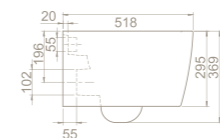

25
39x54x40
40"HC Cont. : 25
93x114x246
Truck : 31
114x114x246

Wall Hang Bidet, Hera

BW017092U00
015600

Installation **Hidden**

Fixation

Shape **Soft**

Fixing **included**

Tap Hole Configuration