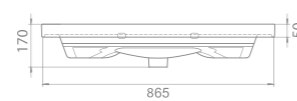

PRODUCTS

120x45 cm

VB032B52T00
032500-u
Basin, Elite

Features

Installation
Vanity / Wall hang Basin

please remove "-U"
to cancel the faucet hole

Colours

- **VB032B52T04**
  032500-97
  white matte
- **VB032B52T07**
  032508-97
  cappuccino matte
- **VB032B52T05**
  032507-97
  black matte
- **VB032B52T13**
  03250A-97
  gray matte

100x45 cm

VB032A02U00
032400-u
Basin, Elite

Installation
Vanity / Wall hang Basin

please remove "-U"
to cancel the faucet hole

- **VB032A02U04**
  032400-97
- **VB032A02U07**
  032408-97
- **VB032A02U05**
  032407-97
- **VB032A02U13**
  03240A-97

90x45 cm

VB032N82U00
032300-u
Basin, Elite

Installation
Vanity / Wall hang Basin

please remove "-U"
to cancel the faucet hole

- **VB032N82U04**
  032300-97
- **VB032N82U07**
  032308-97
- **VB032N82U05**
  032307-97
- **VB032N82U13**
  03230A-97

80x45 cm

VB032M22U00
032200-u
Basin, Elite

Installation
Vanity / Wall hang Basin

please remove "-U"
to cancel the faucet hole

- **VB032M22U04**
  032200-97
- **VB032M22U07**
  032208-97
- **VB032M22U05**
  032207-97
- **VB032M22U13**
  03220A-97

70x45 cm

VB032K42U00
032100-u
Basin, Elite

Features

Installation
Vanity / Wall hang Basin

please remove "-U"
to cancel the faucet hole

Colours

- **VB032K42U04**
  032100-97
  white matte
- **VB032K42U07**
  032108-97
  cappuccino matte
- **VB032K42U05**
  032107-97
  black matte
- **VB032K42U13**
  03210A-97
  gray matte

60x45 cm

VB032H82U00
032000-u
Basin, Elite

Installation
Vanity / Wall hang Basin

please remove "-U"
to cancel the faucet hole

- **VB032H82U04**
  032000-97
- **VB032H82U07**
  032008-97
- **VB032H82U05**
  032007-97
- **VB032H82U13**
  03200A-97

	116x42	94x42	84,7x42,2	76,2x42,5
	29	23	20	18
	20x122x49	19x102x49	19x92x49	20x82x48
	40"HC Cont. : 24 120x120x210	40"HC Cont. : 24 103x103x246	40"HC Cont. : 28 100x110x248	40"HC Cont. : 28 83x120x245
	Truck : 24 120x120x210	Truck : 24 103x103x246	Truck : 28 100x110x248	Truck : 28 83x120x245