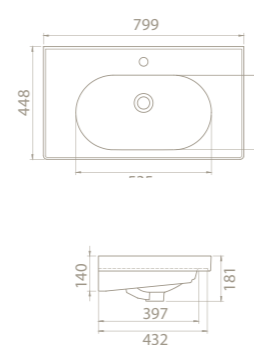

120x45 cm

100x45 cm

80x45 cm

60x45 cm

VB042B52U00
043600-u
Basin, Arya

VB042A02U00
043500-u
Basin, Arya

VB042M22U00
043300-u
Basin, Arya

VB042H82U00
043100-u
Basin, Arya

Features

Installation
Vanity / Wall hang Basin
please remove "-U"
to cancel the faucet hole

Installation
Vanity / Wall hang Basin
please remove "-U"
to cancel the faucet hole

Installation
Vanity / Wall hang Basin
please remove "-U"
to cancel the faucet hole

Installation
Vanity / Wall hang Basin
please remove "-U"
to cancel the faucet hole

Colours

- **VB042B52U04**
  043600-97
  white matte
- **VB042B52U07**
  043608-97
  cappuccino matte
- **VB042B52U05**
  043607-97
  black matte
- **VB042B52U13**
  04360A-97
  gray matte

- **VB042A02U04**
  043500-97
- **VB042A02U07**
  043508-97
- **VB042A02U05**
  043507-97
- **VB042A02U13**
  04350A-97

- **VB042M22U04**
  043300-97
- **VB042M22U07**
  043308-97
- **VB042M22U05**
  043307-97
- **VB042M22U13**
  04330A-97

- **VB042H82U04**
  043100-97
- **VB042H82U07**
  043108-97
- **VB042H82U05**
  043109-97
- **VB042H82U13**
  043109-97

	116x42	95x42,5	75x42,5	55,5x42,5
	28	25	20	15
	20x122x48	19x102x49	20x82x49	20x62x49
	40"HC Cont. : 24 120x120x252	40"HC Cont. : 24 103x103x252	40"HC Cont. : 28 83x120x249	40"HC Cont. : 48 100x120x251
	Truck : 24 120x120x252	Truck : 24 103x103x252	Truck : 28 83x120x249	Truck : 48 100x120x251