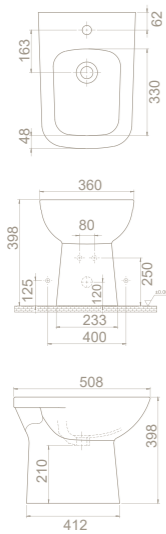

Fixing **Not included**
Bowl **Center**
Installation **Pedestal/ Wall Hang**
please remove "-U" to cancel the faucet hole

Fixing **Not included**
Bowl **Center**
Installation
Half Pedestal/ Wall Hang
please remove "-U" to cancel the faucet hole

Fixing **Not included**

Fixing **included**
Compatible Basin Duru 55x45cm

Fixing **included**
Compatible Basin Duru 45x35cm

Features

Bidet **Top Hole**
Installation **Hidden**
Fixation
Fixing **included**

19	15	13	14
37x56x44	19x61x45	18x51x44	19x58x49
40"HC Cont. : 30 110x110x231	40"HC Cont. : 54 100x120x255	40"HC Cont. : 64 108x108x252	40"HC Cont. : 56 114x114x248
Truck : 30 110x110x231	Truck : 54 100x120x255	Truck : 64 108x108x252	Truck : 56 114x114x248