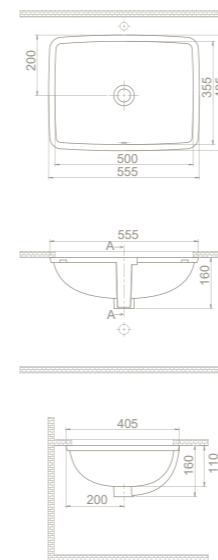

PRODUCTS

55x43 cm

UB058G42W00
070100
Under Counter Basin

Features

Installation
Under Counter Basin

48x39 cm

UB058E92W00
070200
Under Counter Basin

Installation
Under Counter Basin

42x34 cm

UB058D82W00
070000
Under Counter Basin

Installation
Under Counter Basin

35x30 cm

UB058C92W00
070500
Under Counter Basin

Installation
Under Counter Basin

55x40 cm

UB058G32W00
070400
Under Counter Basin, City

Features

Installation
Under Counter Basin

Ø 38 cm

UB065D22W00
070600
Under Counter Basin, Suit

Installation
Under Counter Basin
Wall Hang Basin/Half Pedestal
depth: 14,6 cm

11	8	6	4
43x49x7	45x53x7	43x49x7	36x40x11
40"HC Cont. : 96 100x120x185	40"HC Cont. : 96 92x107x190	40"HC Cont. : 96 88x100x190	40"HC Cont. : 96 81x110x195
Truck : 96 100x120x185	Truck : 96 92x107x190	Truck : 96 88x100x190	Truck : 96 81x110x195

9	9
43x56x9	45x45x24
40"HC Cont. : 80 100x100x195	40"HC Cont. : 60 114x114x250
Truck : 80 100x100x195	Truck : 60 114x114x250