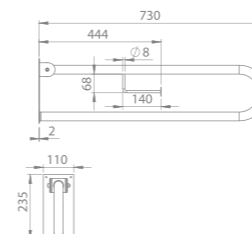

Hinged Grab Bar
AD05806071100001