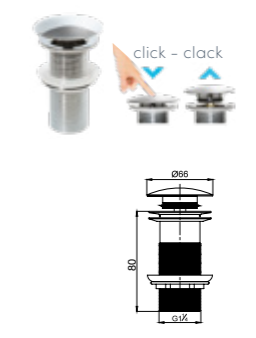

Circle Pop-up Waste for Washbasin

BD05805010211711