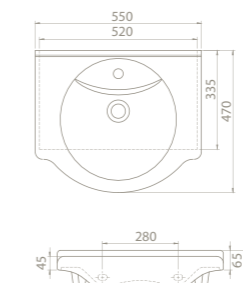

PRODUCTS

105x50 cm

VB047B02U00
066700-u
Basin, Nil

Features

Installation
Vanity / Wall hang Basin
please remove "-U"
to cancel the faucet hole

95x50 cm

VB047O82U00
066600-u
Basin, Nil

Installation
Vanity / Wall hang Basin
please remove "-U"
to cancel the faucet hole

85x50 cm

VB047N72U00
066500-u
Basin, Nil

Installation
Vanity / Wall hang Basin
please remove "-U"
to cancel the faucet hole

75x50 cm

VB047L42U00
066400-u
Basin, Nil

Installation
Vanity / Wall hang Basin
please remove "-U"
to cancel the faucet hole

65x50 cm

VB047J72U00
066100-u
Basin, Nil

Features

Installation
Vanity / Wall hang Basin
please remove "-U"
to cancel the faucet hole

55x47 cm

VB047G92U00
066000-u
Basin, Nil

Installation
Vanity / Wall hang Basin
please remove "-U"
to cancel the faucet hole

45x43 cm

VB047E32U00
066200-u
Basin, Nil

Installation
Vanity / Wall hang Basin
please remove "-U"
to cancel the faucet hole

	101x33	91x33	81,4x33	71x33
	23	21	20	18
	22x106x53	22x98x54	22x87x53	21x77x55
	40"HC Cont. : 22 110x110x246	40"HC Cont. : 22 100x120x250	40"HC Cont. : 22 93x110x248	40"HC Cont. : 26 83x120x252
	Truck : 22 110x110x246	Truck : 22 100x120x250	Truck : 22 93x110x248	Truck : 26 83x120x252

	61,5x33	51,5x33	41,5x30
	16	13	11
	22x66x53	22x57x51	21x47x47
	40"HC Cont. : 34 110x110x248	40"HC Cont. : 44 114x114x240	40"HC Cont. : 60 114x114x249
	Truck : 34 110x110x248	Truck : 44 114x114x240	Truck : 60 114x114x249