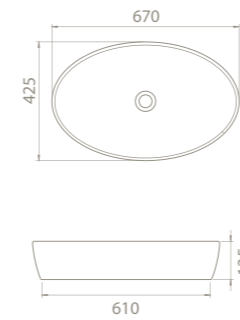

67x42 cm

OC021K01W00
076200
Over Counter Basin, One

Features

Installation
Over Counter Basin
Without Taphole

Colours

- **OC021K01W04**
  076200-97
  white matte
- **OC021K01W07**
  076208-97
  cappuccino matte
- **OC021K01W05**
  076207-97
  black matte
- **OC021K01W13**
  07620A-97
  gray matte

13
44x68x16
40"HC Cont. : 56
114x114x242
Truck : 56
114x114x242