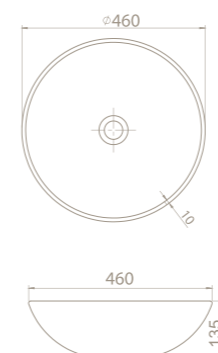

zero

The inspiration was drawn from the number zero, which represents the beginning of everything.

Zero Set is for those who wander at the peak of eternity and simplicity. The set which gives the feeling of eternity becomes a part of your life like the secret witness of a long standing contract.

Ø 46 cm

OC052E81W00
071600
Over Counter Basin, Zero

Features

Installation
Over Counter Basin
Without Tophole

Colours

- **OC052E81W04**
  071600-97
  white matte
- **OC052E81W07**
  071608-97
  cappuccino matte
- **OC052E81W05**
  071607-97
  black matte
- **OC052E81W13**
  07160A-97
  gray matte

8

48x48x16

40"HC Cont. : 80
110x110x251

Truck : 80
110x110x251