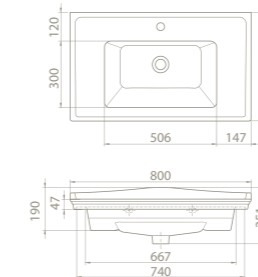

65x48 cm

VB008J62U00
036100-u
Basin, Kapadokya

Installation
Vanity / Wall hang Basin
please remove "-U"
to cancel the faucet hole

- **VB008J62U04**
  036100-97
- **VB008J62U07**
  036108-97
- **VB008J62U05**
  036107-97
- **VB008J62U13**
  03610A-97

	92x44,3	77x44,3	58x44,3
	21	19	16
	28x102x52	28x81x56	26x65x52
	40"HC Cont. : 18 100x110x249	40"HC Cont. : 18 83x110x247	40"HC Cont. : 24 100x120x248
	Truck : 18 100x110x249	Truck : 18 83x110x247	Truck : 24 100x120x248