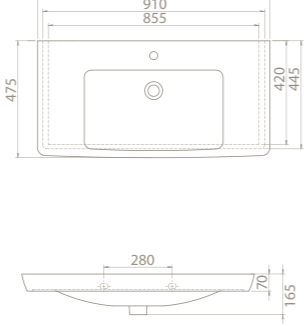

95x48 cm

VB067O72U00
068400-u
Basin, Porto D

Installation
Vanity / Wall hang Basin
please remove "-U"
to cancel the faucet hole

- **VB067O72U04**
  068400-97
- **VB067O72U07**
  068408-97
- **VB067O72U05**
  068407-97
- **VB067O72U13**
  06840A-97

max	115x42,2	99,5x43,5	85,5x42	75,5x42
kg	29	26	21	19
	19x130x53	19x109x53	20x97x50	19x87x52
	40"HC Cont. : 20 108x128x236	40"HC Cont. : 20 110x110x236	40"HC Cont. : 28 100x120x254	40"HC Cont. : 28 100x110x241
	Truck : 20 108x128x236	Truck : 20 110x110x236	Truck : 28 100x120x264	Truck : 28 100x110x241