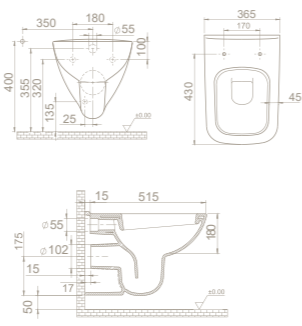

SC00301S50002931

Features

- Duroplast
- Easy Take Off
- Hinges Stainless Steel