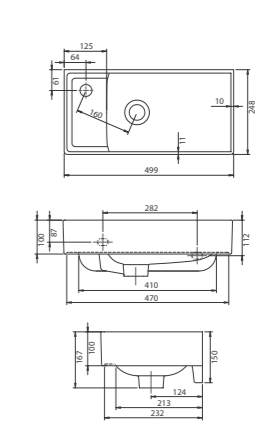

PRODUCTS

NEW 85x38 cm
WB012N42U00
Basin, Sharp

Features

Installation
Vanity / Wall hang Basin
please remove "-U"
to cancel the faucet hole

Colours

- WB012N42U04
  white matte
- WB012N42U07
  cappuccino matte
- WB012N42U05
  black matte
- WB012N42U13
  gray matte

NEW 65x38 cm
WB012J02U00
Basin, Sharp

Installation
Vanity / Wall hang Basin
please remove "-U"
to cancel the faucet hole

- WB012J02U04
- WB012J02U07
- WB012J02U05
- WB012J02U13

NEW 60x30 cm
WB012H52R00
Basin, Sharp

Installation
Vanity / Wall hang Basin
please remove "-U"
to cancel the faucet hole

- WB012H52R04
- WB012H52R07
- WB012H52R05
- WB012H52R13

NEW 60x30 cm
WB012H52L00
Basin, Sharp

Installation
Vanity / Wall hang Basin
please remove "-U"
to cancel the faucet hole

- WB012H52L04
- WB012H52L07
- WB012H52L05
- WB012H52L13

NEW 50x30 cm
WB012T92U00
Basin, Sharp

Features

Installation
Vanity / Wall hang Basin
please remove "-U"
to cancel the faucet hole

Colours

- WB012T92U04
  white matte
- WB012T92U07
  cappuccino matte
- WB012T92U05
  black matte
- WB012T92U13
  gray matte

NEW 40x30 cm
WB012T82U00
Basin, Sharp

Installation
Vanity / Wall hang Basin
please remove "-U"
to cancel the faucet hole

- WB012T82U04
- WB012T82U07
- WB012T82U05
- WB012T82U13

NEW 50x25 cm
WB012F22R00
Basin, Sharp

Installation
Vanity / Wall hang Basin
please remove "-U"
to cancel the faucet hole

- WB012F22R04
- WB012F22R07
- WB012F22R05
- WB012F22R13

NEW 50x25 cm
WB012F22L00
Basin, Sharp

Installation
Vanity / Wall hang Basin
please remove "-U"
to cancel the faucet hole

- WB012F22L04
- WB012F22L07
- WB012F22L05
- WB012F22L13

	80x35,5	61x35	56,5x28
	19	14	14
	19x86x41	19x66x40	17x61x32
	40"HC Cont. : 27 90x105x245	40"HC Cont. : 44 110x110x245	40"HC Cont. : 56 80x120x249
	Truck : 27 90x105x245	Truck : 44 110x110x245	Truck : 56 80x120x249