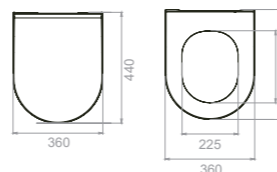

Features

- Duroplast
- Easy Take Off
- Hinges Stainless Steel