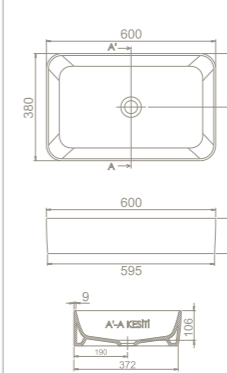

48x48 cm

OC017F01U00
078300-u
Basin, Hera

Installation
Over Counter Basin
please remove “-U”
to cancel the faucet hole

1. **Colours**
2. OC017F01U04 078300-u-97
   - OC017F01U07 078308-u-97
   - OC017F01U05 078307-u-97
   - OC017F01U13 07830A-u-97

	76,5x46	55x39			
	14	15	11	13	11
	44x62x15	45x62x17	40x62x15	44x62x15	50x50x15
	40"HC Cont. : 26 108x108x247	40"HC Cont. : 60 114x114x242	40"HC Cont. : 64 103x103x235	40"HC Cont. : 64 103x103x247	40"HC Cont. : 76 114x114x250
	Truck : 26 108x108x247	Truck : 60 114x114x242	Truck : 64 103x103x235	Truck : 64 103x103x247	Truck : 76 114x114x250