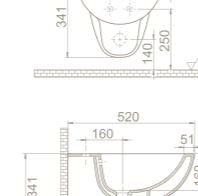

PRODUCTS

P-Type Without Bidet
WC01817PN00
028300-pw

P-Type With Bidet
WC01817PB00
028300-p

Cistern, Ova
CS010010100
009300

S-Type Without Bidet
WC01817SN00
028300-w

S-Type With Bidet
WC01817SB00
028300

HC01805PN00
018400-w

HC01805PB00
018400

BW018092U00
015200

BC01803FN00
029100-w

BC01803FB00
029100

YB018082U00
005400

VB018A32U00
082600-u
Basin, Lila

VB018M22U00
082400-u
Basin, Lila

SC01802P10002831

Features

- PP
- Easy Take Off
- Plastic Hinges

160000 000 31

160000 000 28

IM01801020120022

Features

- 3/8" Brass Connection
- Delayed Fill Valve
- Water pressure range:
  0,3-10 bar
- Certifications
  UPC

Installation **Easy Fixation**
Flushing **3 - 4,5 L**
Fixing **included**

Features

33

37x86x42

40"HC Cont. : 15
85x110x247

Truck : 15
85x110x247

Standard System
Installation **Easy Fixation**
Flushing **4 - 6 L**
Fixing **Not included**

14

39x54x37

40"HC Cont. : 25
93x114x246

Truck : 31
114x114x234

Bidet Top Hole
Installation **Easy Fixation**
Fixing **Not included**

17

39x54x37

40"HC Cont. : 36
114x114x233

Truck : 36
114x114x233

Standard System
Bidet **Without / With**
Installation **Easy Fixation**
Flushing **4 - 6 L**
Fixing **included**
*please remove "-W" for
bidet hole*

24

38x56x42

40"HC Cont. : 20
114x114x256

Truck : 20
114x114x256

Features

21

37x56x44

40"HC Cont. : 30
114x114x231

Truck : 30
114x114x231

Fixing **Not included**
Bowl **Center**
Installation **Vanity/Wall Hang**
*please remove "-U"
to cancel the faucet hole*

96x33,5

25

19x102x51

40"HC Cont. : 24
103x103x240

Truck : 24
103x103x256

Fixing **Not included**
Bowl **Center**
Installation **Vanity/Wall Hang**
*please remove "-U"
to cancel the faucet hole*

75x33,5

19

19x82x49

40"HC Cont. : 28
83x120x246

Truck : 30
83x120x246