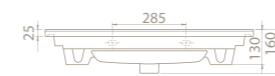

PRODUCTS

100x45 cm

VB048A02U00
067600-u
Basin, Arte

Features

Installation
Vanity / Wall hang Basin

please remove "-U"
to cancel the faucet hole

85x45 cm

VB048N52U00
067500-u
Basin, Arte

Installation
Vanity / Wall hang Basin

please remove "-U"
to cancel the faucet hole

75x45 cm

VB048L22U00
067400-u
Basin, Arte

Installation
Vanity / Wall hang Basin

please remove "-U"
to cancel the faucet hole

65x45 cm

VB048J32U00
067300-u
Basin, Arte

Installation
Vanity / Wall hang Basin

please remove "-U"
to cancel the faucet hole

55x36,5 cm

VB048G12U00
067200-u
Basin, Arte

Features

Installation
Vanity / Wall hang Basin

please remove "-U"
to cancel the faucet hole

	97x43,5	81,5x42,5	72,5x43,5	62x43
	21	19	16	14
	21x103x52	19x88x50	18x77x49	18x67x49
	40°HC Cont. : 24 103x103x242	40°HC Cont. : 28 93x110x252	40°HC Cont. : 40 114x114x244	40°HC Cont. : 46 105x120x256
	Truck : 24 103x103x263	Truck : 28 93x110x252	Truck : 40 114x114x256	Truck : 46 105x120x256

	51,7x35
	11
	18x56x39
	40°HC Cont. : 64 110x110x248
	Truck : 64 110x110x266