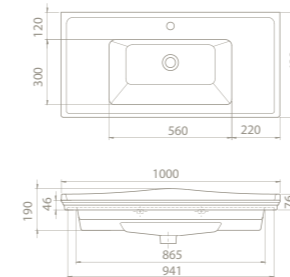

65x48 cm

VB008J62U00
036100-u
Basin, Kapadokya

Installation
Vanity / Wall hang Basin
please remove "-U"
to cancel the faucet hole

- **VB008J62U04**
  036100-97
- **VB008J62U07**
  036108-97
- **VB008J62U05**
  036107-97
- **VB008J62U13**
  03610A-97

	92x44,3	77x44,3	58x44,3
	21	19	16
	28x102x52	28x81x56	26x65x52
	40"HC Cont. : 18 100x110x249	40"HC Cont. : 18 83x110x247	40"HC Cont. : 24 100x120x248
	Truck : 18 100x110x249	Truck : 18 83x110x247	Truck : 24 100x120x248