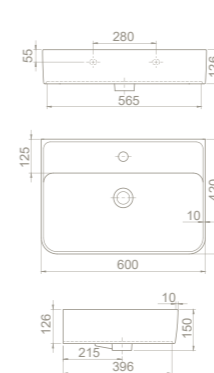

48x48 cm

OC017F01U00
078300-u
Basin, Hera

Installation
Over Counter Basin
please remove “-U”
to cancel the faucet hole

1. **Colours**
2. OC017F01U04 078300-u-97
   - OC017F01U07 078308-u-97
   - OC017F01U05 078307-u-97
   - OC017F01U13 07830A-u-97

	76,5x46	55x39			
	14	15	11	13	11
	44x62x15	45x62x17	40x62x15	44x62x15	50x50x15
	40"HC Cont. : 26 108x108x247	40"HC Cont. : 60 114x114x242	40"HC Cont. : 64 103x103x235	40"HC Cont. : 64 103x103x247	40"HC Cont. : 76 114x114x250
	Truck : 26 108x108x247	Truck : 60 114x114x242	Truck : 64 103x103x235	Truck : 64 103x103x247	Truck : 76 114x114x250