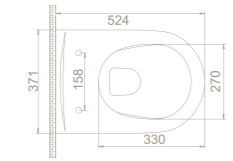

HC00205PN00
018700-w

HC00205PB00
018700

Standard System
Installation *Hidden Fixation*
Flushing **4 - 6 L**
Shape *Soft*
Fixing *included*

HC00205PN04
018700-w-97

HC00205PN07
018708-w-97

HC00205PN05
018707-w-97

HC00205PN13
01870A-w-97

27	39x54x37	40°HC Cont. : 25 93x114x246	Truck : 31 114x114x246

Wall Hang Toilet City Rimless With Integrated Bidet Faucet