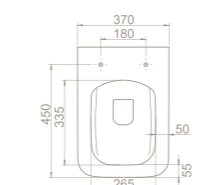

25
39x54x40
40"HC Cont. : 25
93x114x246
Truck : 31
114x114x246

Wall Hang Bidet, Hera

BW017092U00
015600

Installation **Hidden**

Fixation

Shape **Soft**

Fixing **included**

Tap Hole Configuration