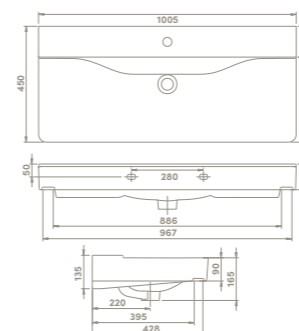

Colours

- **VB012A32U04**
  069600-97
  white matte
- **VB012A32U07**
  069608-97
  cappuccino matte
- **VB012A32U05**
  069607-97
  black matte
- **VB012A32U13**
  06960A-97
  gray matte

	42x94
	24
	19x101x48
	40"HC Cont. : 24 103x103x248
	Truck : 24 103x103x248