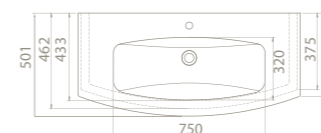

90x51 cm

VB026O02U00
090100-u
Basin, Plus

Features

Installation
Vanity / Wall hang Basin
please remove "-U"
to cancel the faucet hole

- **VB026O02U04**
  090100-97
- **VB026O02U07**
  090108-97
- **VB026O02U05**
  090107-97
- **VB026O02U13**
  09010A-97

	46x107	46x85
	27	22
	18x112x54	19x91x54
	40"HC Cont. : 24 110x110x248	40"HC Cont. : 26 93x110x249
	Truck : 24 110x110x248	Truck : 26 93x110x249