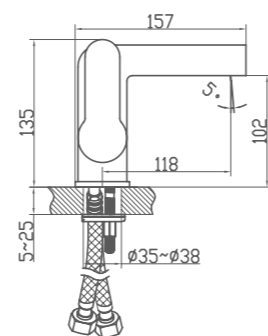

Basin Mixer
IM01001020110001
9FA130W99N10

- 35 mm ceramic cartridge with adjustable temperature Flow Rate Limitation
- User friendly faucet knob with 18° degree moving angle
- Easy installation
- 5 Year guarantee

Quantity in box 12