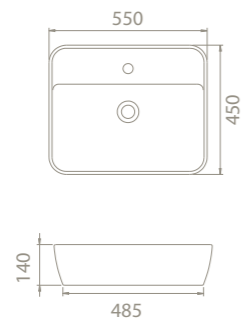

55x45 cm

OC021G71U00
076700-u
Over Counter Basin, One

Installation
Over Counter Basin
With Taphole
please remove "-U" to cancel the faucet hole

- **OC021G71U04**
  076700-97
- **OC021G71U07**
  076708-97
- **OC021G71U05**
  076707-97
- **OC021G71U13**
  07670A-97

14
47x56x17
40"HC Cont. : 56
103x103x249
Truck : 56
103x103x249