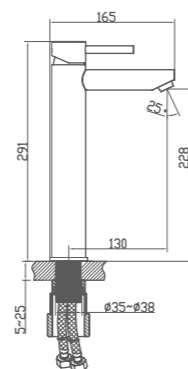

- 35 mm ceramic cartridge with adjustable temperature Flow Rate Limitation
- User friendly faucet knob with 25° degree moving angle
- Easy installation
- 5 Year guarantee