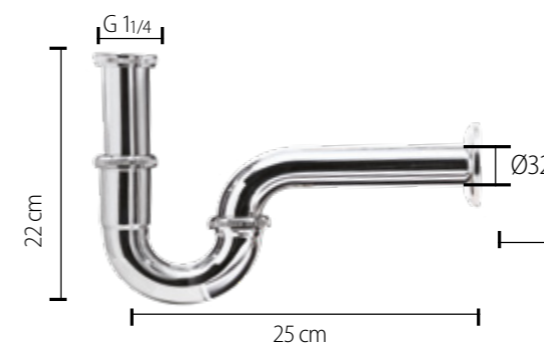

Basin Siphon 25 cm

BS05805000001911
9SP0011000