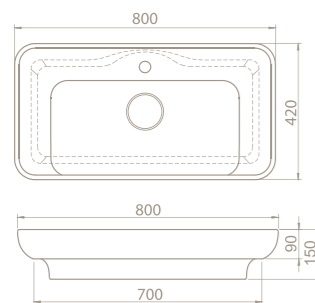

cerastyle.com