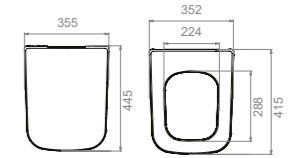

Features

- 3/8" Brass Connection
- Delayed Fill Valve
- Water pressure range: 0,3-10 bar
- Certifications UPC

Features

- Easy Take Off
- PP
- Hinges Plastic Sliding

Duru Slim Quick Release, Soft Close, Seat Cover