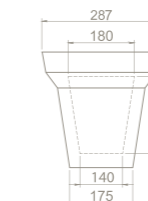

Half Pedestal, Cubic

PD063110000
016000
Pedestal, Bella

Features

Installation
Over Counter Basin
Wall Hang Basin/Half Pedestal

please remove "-U"
to cancel the faucet hole

	14		7
	19x74x50		31x32x31
	40"HC Cont. : 34 114x114x253		40"HC Cont. : 63 92x96x262
	Truck : 34 114x114x253		Truck : 63 92x96x262