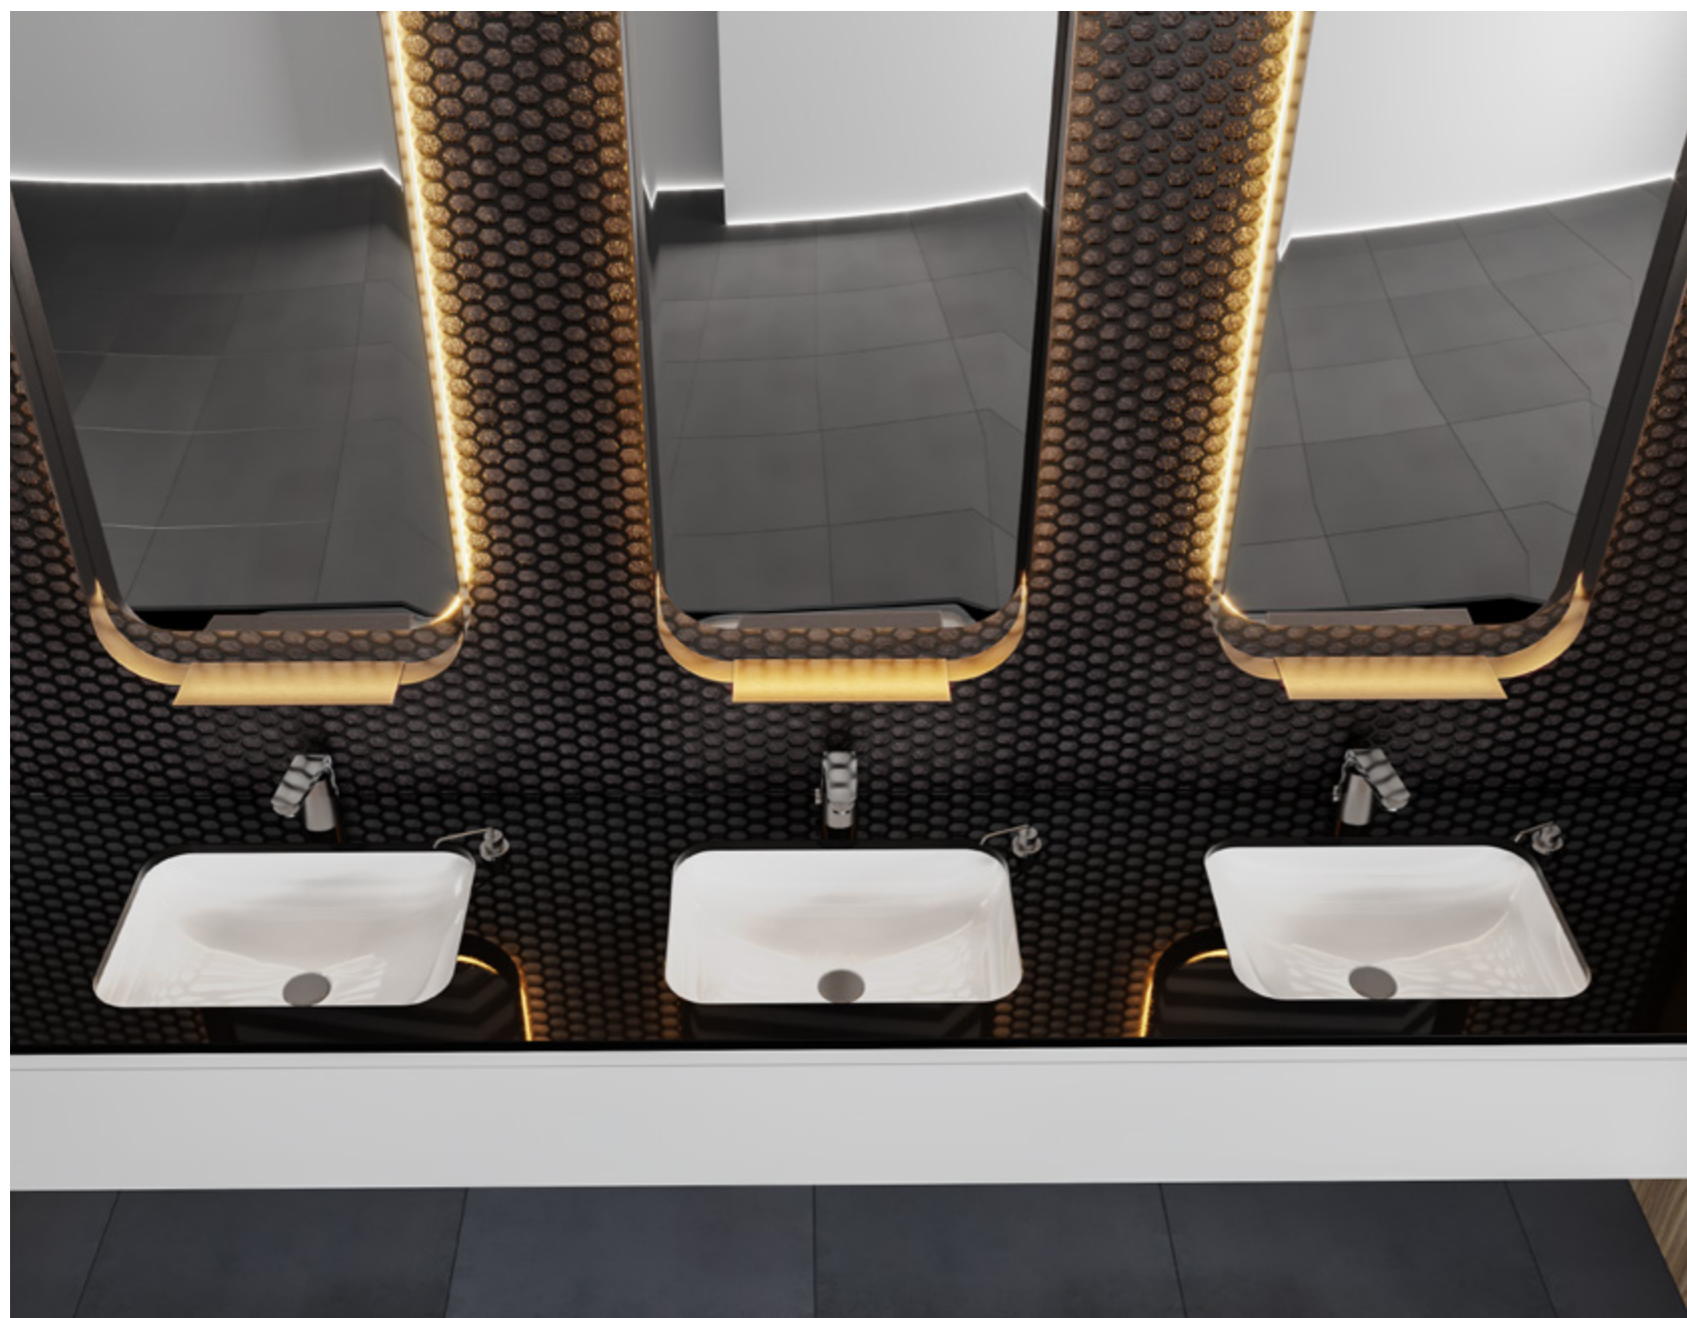

under counter

Under-counter washbasins compatible with various size and decoration options can be adapted to every style easily.

With elliptic and rectangular shapes, they have an aesthetic and a very practical tank.