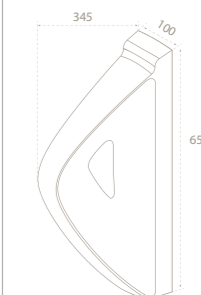

Separator

US002000100

005900
City

8

14x68x38

40"HC Cont. : 72
108x108x239

Truck : 72
108x108x239