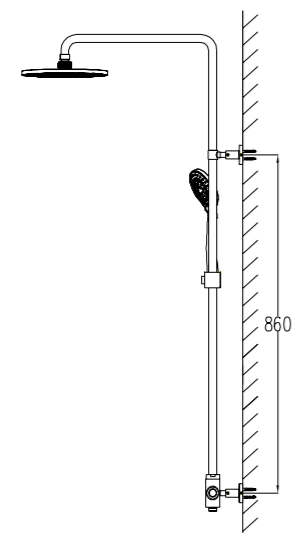

Packing Details

Technical Drawing

SHOWER SYSTEMS, SET AND SHOWER SPIRAL

Ocean Shower Systems

SS05801020050801
9SS1065300

- 5 Function Hand Shower
- Up to %50 less Water saving with Neoperl Restrictor
- Ø 214mm moveable shower head
- Corrosion-Resistant Silky Surface
- Optimum water repelling
- Excellent water flow under low-pressure