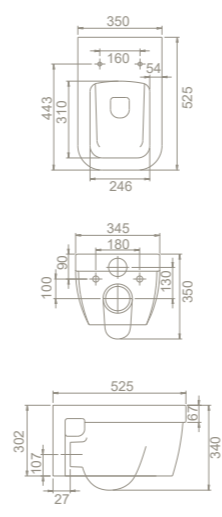

Straight Pan Connector (30cm)

Noura Slim Quick Release, Soft Close, Seat Cover

160000 000 31

SC00401S50002931

Features
• Duoplast
• Easy Take Off
• Hinges Stainless Steel

- SC00401S50402931
  white matte
- SC00401S50702931
  cappuccino matte
- SC00401S50502931
  black matte
- SC00401S51302931
  gray matte