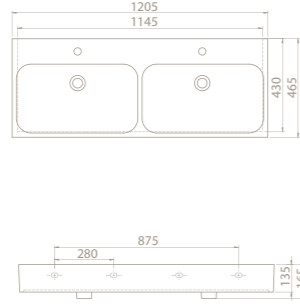

* Double Tap Hole

100x47 cm

VB022A12D00
080500-u
Basin, Pinto

Installation
Vanity / Wall hang Basin
please remove "-U"
to cancel the faucet hole

- **VB022A12D04**
  080500-97
- **VB022A12D07**
  080508-97
- **VB022A12D05**
  080507-97
- **VB022A12D13**
  08050A-97