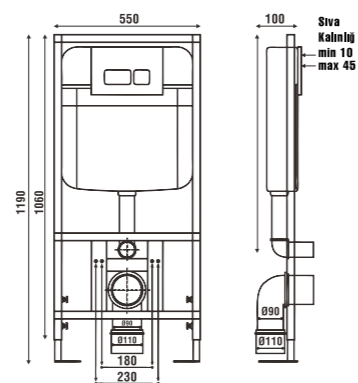

PRODUCT DIMENSIONS