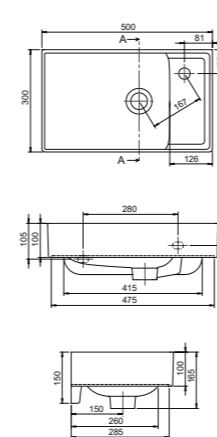

PRODUCTS

NEW 85x38 cm
WB012N42U00
Basin, Sharp

Features

Installation
Vanity / Wall hang Basin
please remove "-U"
to cancel the faucet hole

Colours

- WB012N42U04
  white matte
- WB012N42U07
  cappuccino matte
- WB012N42U05
  black matte
- WB012N42U13
  gray matte

NEW 65x38 cm
WB012J02U00
Basin, Sharp

Installation
Vanity / Wall hang Basin
please remove "-U"
to cancel the faucet hole

- WB012J02U04
- WB012J02U07
- WB012J02U05
- WB012J02U13

NEW 60x30 cm
WB012H52R00
Basin, Sharp

Installation
Vanity / Wall hang Basin
please remove "-U"
to cancel the faucet hole

- WB012H52R04
- WB012H52R07
- WB012H52R05
- WB012H52R13

NEW 60x30 cm
WB012H52L00
Basin, Sharp

Installation
Vanity / Wall hang Basin
please remove "-U"
to cancel the faucet hole

- WB012H52L04
- WB012H52L07
- WB012H52L05
- WB012H52L13

NEW 50x30 cm
WB012T92U00
Basin, Sharp

Features

Installation
Vanity / Wall hang Basin
please remove "-U"
to cancel the faucet hole

Colours

- WB012T92U04
  white matte
- WB012T92U07
  cappuccino matte
- WB012T92U05
  black matte
- WB012T92U13
  gray matte

NEW 40x30 cm
WB012T82U00
Basin, Sharp

Installation
Vanity / Wall hang Basin
please remove "-U"
to cancel the faucet hole

- WB012T82U04
- WB012T82U07
- WB012T82U05
- WB012T82U13

NEW 50x25 cm
WB012F22R00
Basin, Sharp

Installation
Vanity / Wall hang Basin
please remove "-U"
to cancel the faucet hole

- WB012F22R04
- WB012F22R07
- WB012F22R05
- WB012F22R13

NEW 50x25 cm
WB012F22L00
Basin, Sharp

Installation
Vanity / Wall hang Basin
please remove "-U"
to cancel the faucet hole

- WB012F22L04
- WB012F22L07
- WB012F22L05
- WB012F22L13

	80x35,5	61x35	56,5x28
	19	14	14
	19x86x41	19x66x40	17x61x32
	40"HC Cont. : 27 90x105x245	40"HC Cont. : 44 110x110x245	40"HC Cont. : 56 80x120x249
	Truck : 27 90x105x245	Truck : 44 110x110x245	Truck : 56 80x120x249