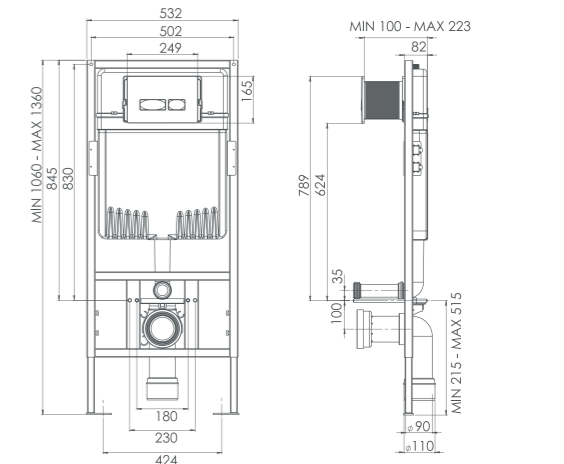

PRODUCT DIMENSIONS