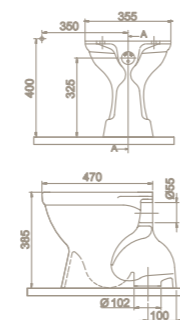

Toilets - S Type

50x60 cm

SQ002P60500

004400
Squatting Pan, City

19

40"HC Cont. : 49
100x120x235

Truck : 49
100x120x235