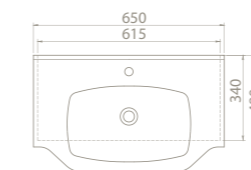

55x48 cm

VB023H02U00
081100-u
Basin, new classic

Installation
Vanity / Wall hang Basin

please remove "-U"
to cancel the faucet hole

	60,5x33,5	51x34,2
	14	12
	20x66x53	20x57x51
	40"HC Cont. : 34 108x128x244	40"HC Cont. : 52 114x114x237
	Truck : 34 108x128x264	Truck : 52 114x114x257