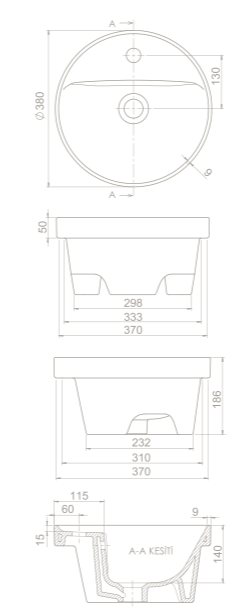

NEW **suit**
in countertop
& basin

The suit countertop basin stands out with its modern style, round shape, and slim edges. With a diameter of 40 cm, this basin is suitable for use on countertops. It adds a sleek and practical touch to your bathroom as a stylish and functional option.

Ø 38 cm
OC065D22U00
078000-u
in Countertop, Suit

Installation
Vanity / Over Counter Basin
please remove "-U"
to cancel the faucet hole

* Ø 40 cm
OC065T72W04
078100-97
Over Counter Basin, Suit

Installation
Over Counter Basin Without Tophole
* This product is only produced with matte surface.

Colours

- OC065T72W07
  078108-97
  cappuccino matte
- OC065T72W05
  078107-97
  black matte
- OC065T72W13
  07810A-97
  gray matte

9	39x39x21	40"HC Cont. : 60 100x100x230	Truck : 60 100x100x230

6	43x43x15	40"HC Cont. : 80 103x103x240	Truck : 80 103x103x240

Click-clack Basin Drains

Features

- Chrome Coated
- Brass Material
- G1 ¼ Connection

Circle Pop-up Waste for Washbasin

BD05805010221711

Circle Pop-up Waste for Washbasin

BD05805010211711