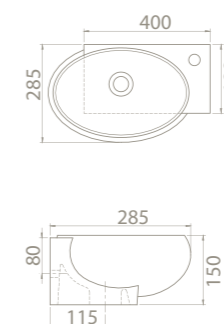

28x45 cm

CB014E02U00
001300-u
Corner Basin, Mini

Installation
**Vanity / Wall hang Basin/
Over Counter Basin**

please remove "-U"
to cancel the faucet hole

	12	7
	49x49x19	30x45x17
	40"HC Cont. : 56 114x114x242	40"HC Cont. : 98 90x105x254
	Truck : 56 114x114x242	Truck : 98 90x105x254