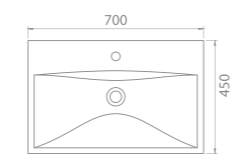

PRODUCTS

120x45 cm

VB032B52T00
032500-u
Basin, Elite

Features

Installation
Vanity / Wall hang Basin

please remove "-U"
to cancel the faucet hole

Colours

- **VB032B52T04**
  032500-97
  white matte
- **VB032B52T07**
  032508-97
  cappuccino matte
- **VB032B52T05**
  032507-97
  black matte
- **VB032B52T13**
  03250A-97
  gray matte

100x45 cm

VB032A02U00
032400-u
Basin, Elite

Installation
Vanity / Wall hang Basin

please remove "-U"
to cancel the faucet hole

- **VB032A02U04**
  032400-97
- **VB032A02U07**
  032408-97
- **VB032A02U05**
  032407-97
- **VB032A02U13**
  03240A-97

90x45 cm

VB032N82U00
032300-u
Basin, Elite

Installation
Vanity / Wall hang Basin

please remove "-U"
to cancel the faucet hole

- **VB032N82U04**
  032300-97
- **VB032N82U07**
  032308-97
- **VB032N82U05**
  032307-97
- **VB032N82U13**
  03230A-97

80x45 cm

VB032M22U00
032200-u
Basin, Elite

Installation
Vanity / Wall hang Basin

please remove "-U"
to cancel the faucet hole

- **VB032M22U04**
  032200-97
- **VB032M22U07**
  032208-97
- **VB032M22U05**
  032207-97
- **VB032M22U13**
  03220A-97

70x45 cm

VB032K42U00
032100-u
Basin, Elite

Features

Installation
Vanity / Wall hang Basin

please remove "-U"
to cancel the faucet hole

Colours

- **VB032K42U04**
  032100-97
  white matte
- **VB032K42U07**
  032108-97
  cappuccino matte
- **VB032K42U05**
  032107-97
  black matte
- **VB032K42U13**
  03210A-97
  gray matte

60x45 cm

VB032H82U00
032000-u
Basin, Elite

Installation
Vanity / Wall hang Basin

please remove "-U"
to cancel the faucet hole

- **VB032H82U04**
  032000-97
- **VB032H82U07**
  032008-97
- **VB032H82U05**
  032007-97
- **VB032H82U13**
  03200A-97

	116x42	94x42	84,7x42,2	76,2x42,5
	29	23	20	18
	20x122x49	19x102x49	19x92x49	20x82x48
	40"HC Cont. : 24 120x120x210	40"HC Cont. : 24 103x103x246	40"HC Cont. : 28 100x110x248	40"HC Cont. : 28 83x120x245
	Truck : 24 120x120x210	Truck : 24 103x103x246	Truck : 28 100x110x248	Truck : 28 83x120x245