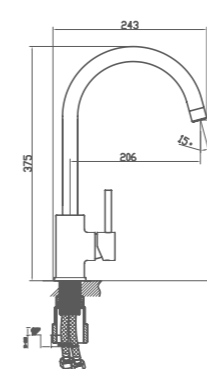

- 35 mm ceramic cartridge with adjustable temperature Flow Rate Limitation
- User friendly faucet knob with 15° degree moving angle
- %50 less water consumption
- Easy installation
- 5 Year guarantee