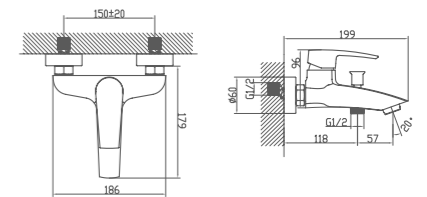

Bathroom Mixer 9FA123B99N10

- 35 mm ceramic cartridge with adjustable temperature Flow Rate Limitation
- User friendly faucet knob with 20° degree moving angle
- %50 less water consumption
- 1/2" Shower Hose Connection
- Easy installation
- 5 Year guarantee