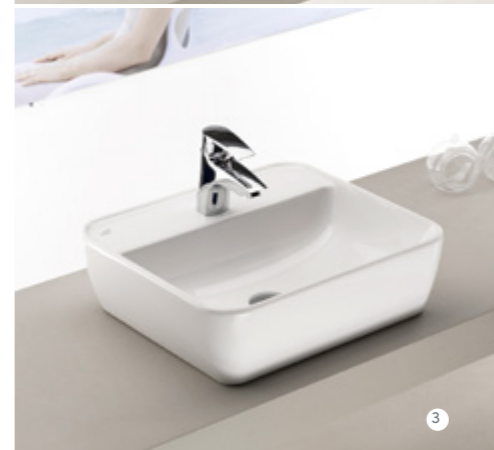

one

The round look which is among the latest trends is blended with a special concept in the One Set, bringing a different ambiance to the bathrooms. Round sinks are one of the most trendy product type lately.