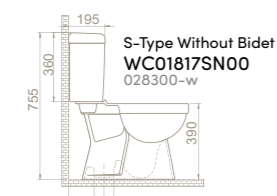

PRODUCTS

P-Type Without Bidet
WC01817PN00
028300-pw

P-Type With Bidet
WC01817PB00
028300-p

Cistern, Ova
CS010010100
009300

S-Type Without Bidet
WC01817SN00
028300-w

S-Type With Bidet
WC01817SB00
028300

HC01805PN00
018400-w

HC01805PB00
018400

BW018092U00
015200

BC01803FN00
029100-w

BC01803FB00
029100

YB018082U00
005400

VB018A32U00
082600-u
Basin, Lila

VB018M22U00
082400-u
Basin, Lila

SC01802P10002831

Features

- PP
- Easy Take Off
- Plastic Hinges

160000 000 31

160000 000 28

IM01801020120022

Features

- 3/8" Brass Connection
- Delayed Fill Valve
- Water pressure range:
  0,3-10 bar
- Certifications
  UPC

Installation **Easy Fixation**
Flushing **3 - 4,5 L**
Fixing **included**

Features

33

37x86x42

40"HC Cont. : 15
85x110x247

Truck : 15
85x110x247

Standard System
Installation **Easy Fixation**
Flushing **4 - 6 L**
Fixing **Not included**

14

39x54x37

40"HC Cont. : 25
93x114x246

Truck : 31
114x114x234

Bidet Top Hole
Installation **Easy Fixation**
Fixing **Not included**

17

39x54x37

40"HC Cont. : 36
114x114x233

Truck : 36
114x114x233

Standard System
Bidet **Without / With**
Installation **Easy Fixation**
Flushing **4 - 6 L**
Fixing **included**
*please remove "-W" for
bidet hole*

24

38x56x42

40"HC Cont. : 20
114x114x256

Truck : 20
114x114x256

Features

21

37x56x44

40"HC Cont. : 30
114x114x231

Truck : 30
114x114x231

Fixing **Not included**
Bowl **Center**
Installation **Vanity/Wall Hang**
*please remove "-U"
to cancel the faucet hole*

96x33,5

25

19x102x51

40"HC Cont. : 24
103x103x240

Truck : 24
103x103x256

Fixing **Not included**
Bowl **Center**
Installation **Vanity/Wall Hang**
*please remove "-U"
to cancel the faucet hole*

75x33,5

19

19x82x49

40"HC Cont. : 28
83x120x246

Truck : 30
83x120x246