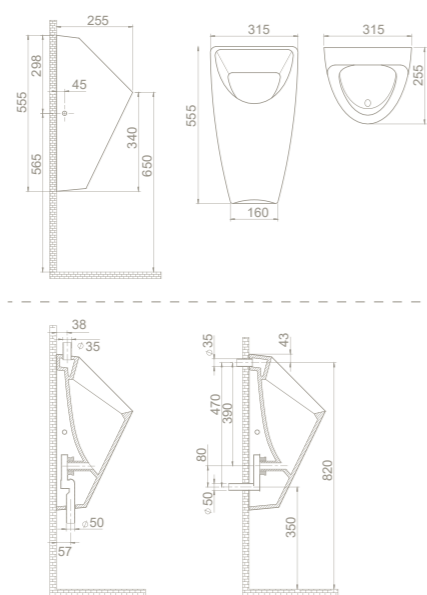

Urinal, City
UR00200FP00
005800

Height **55,5 cm**
Installation **Hidden Fixation**
Fixing **included**

UR00200FP00	UR00200FU00
Urinal	Urinal
005800-p	005800-pu
Horizontal inlet - Horizontal outlet	Vertical inlet - Horizontal outlet

11	34x57x28	40°HC Cont. : 48 100x120x240	Truck : 48 100x120x240