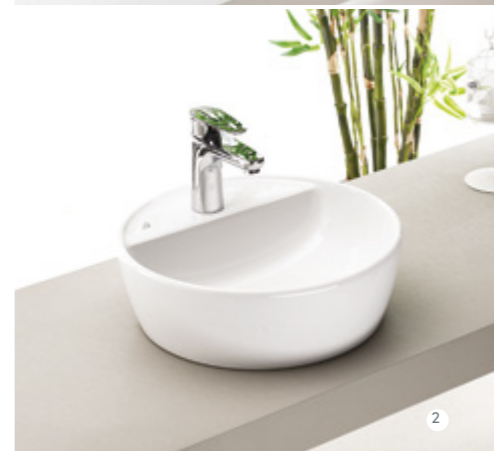

one

The round look which is among the latest trends is blended with a special concept in the One Set, bringing a different ambiance to the bathrooms. Round sinks are one of the most trendy product type lately.