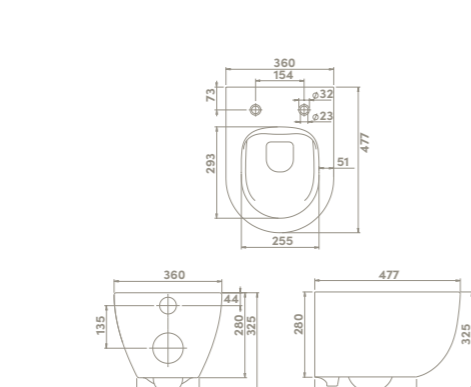

please remove "-U" to cancel the faucet hole

55x45 cm

WB005G72U00
003300-u
Basin, Bella

Fixing *Not included*

Bowl Center

Installation *Pedestal/Wall Hang*

please remove "-U" to cancel the faucet hole

50x40 cm

WB005F62U00
003200-u
Basin, Bella

Fixing *Not included*

Bowl Center

Installation *Pedestal/Wall Hang*

please remove "-U" to cancel the faucet hole

45x35 cm

WB005E12U00
003100-u
Basin, Bella

Fixing *Not included*

Bowl Center

Installation *Pedestal/Wall Hang*

please remove "-U" to cancel the faucet hole

P-Type Without Bidet
WC00503PN00
008800-pw

P-Type With Bidet
WC00503PB00
008800-p

S-Type Without Bidet
WC00503SN00
008800-w

S-Type With Bidet
WC00503SB00
008800

Cistern, Bella
CS005010100
009800

BC00503FN00
018800-w

Bidet *Without / With*

Installation *Hidden Fixation*

Flushing *4 - 6 L*

Fixing *included*

Concealed *Flexy Hole Connection*

please remove "-W" for bidet hole

HC00506PN00
017600-w

HC00506PB00
017600

Cold water connection
HC00506PC00
017600 - S

Cold / Hot Water connection
HC00506PH00
017600 - D

Rimless System

Installation *Hidden Fixation*

Flushing *4 - 6 L*

Shape *Soft*

Fixing *included*

Installation *Hidden Fixation*

Flushing *4 - 6 L*

Fixing *included*

please add "-r" for side entry cistern

40	27	19
38x79x43	38x56x42	36x49x34
40°HC Cont. : 15 80x120x229	40°HC Cont. : 30 114x114x252	40°HC Cont. : 25 93x114x246
Truck : 15 80x120x229	Truck : 30 114x114x252	Truck : 31 110x110x225