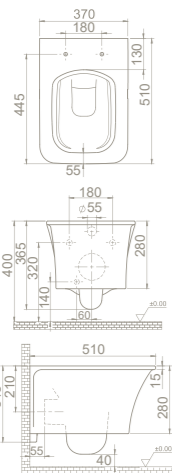

PRODUCTS

HC00106PN00
018900-w

HC00106PB00
018900

Features

- Rimless Sytstem
- Installation *Hidden Fixation*
- Flushing **4 - 6 L**
- Shape **Square**
- Fixing **included**

Colours

- HC00106PN04
  018900-w-97
  white matte
- HC00106PN07
  018908-w-97
  cappuccino matte
- HC00106PN05
  018907-w-97
  black matte
- HC00106PN13
  01890A-w-97
  gray matte

22
39x54x40
40"HC Cont. : 25
93x114x246
Truck : 31
114x114x249