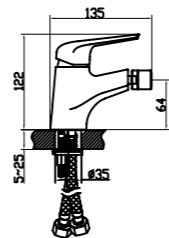

Bidet Mixer

TM04705000000021
9FA133D99N10

Quantity in box 8

- 35 mm ceramic cartridge with adjustable temperature Flow Rate Limitation
- User friendly faucet knob with degree moving angle
- %50 less water consumption
- 1/2" Shower Hose Connection
- Easy installation
- 5 Year guarantee