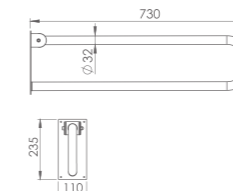

Grab Bar 60cm
AD05806051100001

Grab Bar 90 cm
AD05806061100001

Hinged Grab Bar With Roll Holder
AD05806081100001

Hinged Grab Bar
AD05806071100001

Features

Bidet *Without / With* Installation **Easy Fixation**
Flushing **4 - 6 L**
Fixing **included**