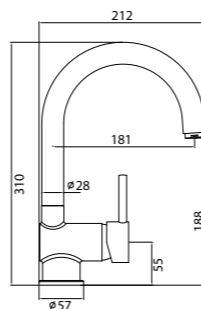

LILA

Basin Mixer
WM01805010000021
9FA125W99N10

- Washbasin mixer – Chrome
- Connection hoses in conformity with latest standard
- Original CASCADE® SLC spray regulator for easy descaling
- Exchangeable cartridge with ceramic discs
- 3-year warranty

Quantity in box 12

Kitchen Mixer
KM01805040000021
9FA125K99N10

- Sink mixer – Chrome
- Connection hoses in conformity with latest standard
- Strainer noise-tested by LGA
- Exchangeable cartridge with ceramic discs
- 3-year warranty

Quantity in box 12

Basin Mixer
WM01805020000021
9FA125W99N20

- Sink mixer – Chrome
- Connection hoses in conformity with latest standard
- Strainer noise-tested by LGA
- Exchangeable cartridge with ceramic discs
- 3-year warranty

Quantity in box 12

Bathroom Mixer
BM01805000000021
9FA125B99N10

- Bath mixer – Chrome
- 1/2" (Ø approx. 1,9 cm) connection, suitable for all common shower hoses
- Strainer noise-tested by LGA
- Exchangeable cartridge with ceramic discs
- 3-year warranty

Quantity in box 12