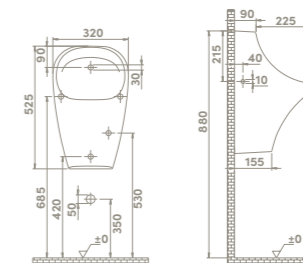

Urinal, Aqua
UR00700FP00
014800

Photocell Urinal Tap
16000000242

Features

Height **53 cm**
Installation **Hidden Fixation**
Fixing **included**
should be used with **electricity and battery**

Supplied with a urinal mounted

Sensor remote control
1600 000 0013

Water flow time and sensor detection distance setting with remote control

12
33x53x36
40°HC Cont. : 36
100x110x236
Truck : 36
100x110x236

Sensor remote control is optional.