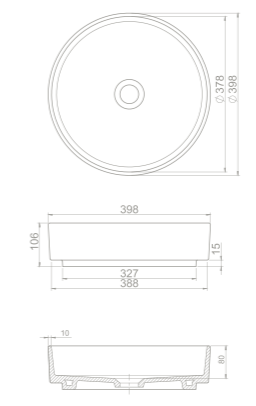

NEW **suit**
in countertop
& basin

The suit countertop basin stands out with its modern style, round shape, and slim edges. With a diameter of 40 cm, this basin is suitable for use on countertops. It adds a sleek and practical touch to your bathroom as a stylish and functional option.

Ø 38 cm
OC065D22U00
078000-u
in Countertop, Suit

Installation
Vanity / Over Counter Basin
please remove "-U"
to cancel the faucet hole

* Ø 40 cm
OC065T72W04
078100-97
Over Counter Basin, Suit

Installation
Over Counter Basin Without Tophole
* This product is only produced with matte surface.

Colours

- OC065T72W07
  078108-97
  cappuccino matte
- OC065T72W05
  078107-97
  black matte
- OC065T72W13
  07810A-97
  gray matte

9	39x39x21	40"HC Cont. : 60 100x100x230	Truck : 60 100x100x230

6	43x43x15	40"HC Cont. : 80 103x103x240	Truck : 80 103x103x240

Click-clack Basin Drains

Features

- Chrome Coated
- Brass Material
- G1 ¼ Connection

Circle Pop-up Waste for Washbasin

BD05805010221711

Circle Pop-up Waste for Washbasin

BD05805010211711