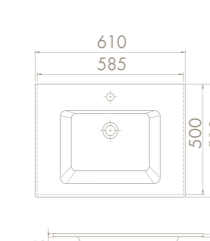

78,5x49,5	68,5x49,5	58x49,5
	12	11	11
	19x85x56	19x75x55	19x65x56
	40"HC Cont. : 24 83x120x238	40"HC Cont. : 32 110x110x235	40"HC Cont. : 40 105x120x236
	Truck : 24 83x120x238	Truck : 32 110x110x235	Truck : 40 105x120x236