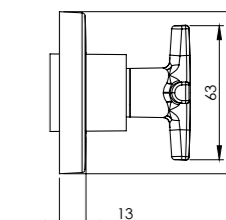

STOP VALVE

GENERAL SPECIFICATIONS

- Adjustable flush mounted
- It may change the seal without damaging the wall covering
- The Hidden bidet pipe can be used as angle valve in Wall-hung WC
- Aesthetic design
- Corrosion resist chromium-nickel plated
- Sliding rosette
- With PP-RC body does not need sleeve nut

SQUARE ECO VALVE

Inlet Connection 1/2"
SV05805030001321
9SV0050002

Inlet Connection 3/4"
SV05805010001321
9SV0050003

PLUS VALVE

Inlet Connection 1/2"
SV05805030001411
9SV0010002

Inlet Connection 3/4"
SV05805010001411
9SV0010003

BALL VALVE (for squatting pan)

1/2 "(20mm) Clean Water entry Connection
SV05805030001611
9SV0070002

3/4 "(25mm) Clean Water entry Connection
SV05805010001611
9SV0070003

PLUS VALVE

Inlet Connection 1/2"
SV05806030001421

Inlet Connection 3/4"
SV05806010001421