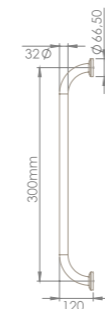

PRODUCTS

Grab Bars Shiny Chrome

Angled Grab Bar
AD05806031100001

Features

Bidet *Without / With* Installation **Easy Fixation**
Flushing **4 - 6 L**
Fixing **included**

Standard System Installation **Hidden Fixation**
Flushing **4 - 6 L**
Shape **Soft**
Fixing **Not included**

Fixing **Not included**
Bowl **Center**
Installation **Wall Hang**
please remove "-U" to cancel the faucet hole

SC00501S50022931

Features

- Duroplast
- Easy Take Off
- Hinges **Stainless Steel**

Features

- 3/8" Brass Connection
- Delayed Fill Valve
- Water pressure range: 0,3-10 bar
- Certifications: UPC

- 38
- 39x81x48
- 40"HC Cont. : 12
  80x120x234
- Truck : 12
  80x120x234

24

39x72,5x37,5

40"HC Cont. : 24
114x114x240

Truck : 24
114x114x240

15

20x62x53

40"HC Cont. : 32
108x108x246

Truck : 32
108x108x246

This serie of closet and Basin is designed for disabled for their easy use and comfort in their bathroom.