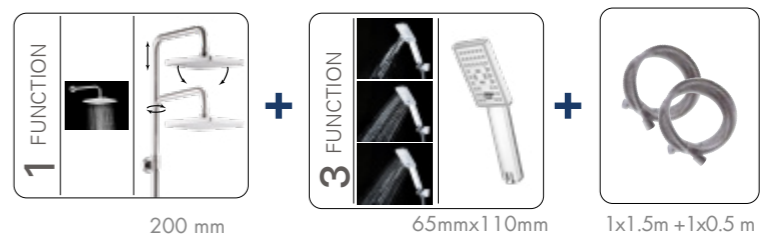

Packing Details