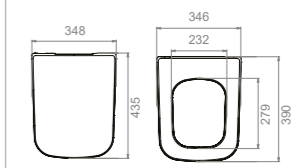

Lila Double Flush Internal Mechanisms
IM01801020120022

Features
• 3/8" Brass Connection
• Delayed Fill Valve
• Water pressure range: 0,3-10 bar
• Certifications UPC