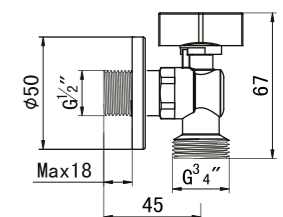

Angel Valve for Washing Machine & Dishwasher (Type 2)

SV05805010021611
9SV0030000

Working pressure: min. 0,5 bar, max. 10 bar
Recommended working pressure: 3-5 bar

- Operating pressure: min. 0,5 bar, max. 10 bar
- Recommended 3-5 bar