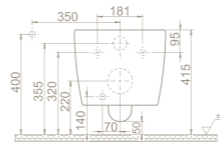

Wall Hang Bidet, Hera

BW017092U00
015600

Installation **Hidden**

Fixation

Shape **Soft**

Fixing **included**

Tap Hole Configuration

Tap Hole

Overflow **With Overflow**

BW017092U04
015600-97

BW017092U07
015608-97

BW017092U05
015607-97

BW017092U13
01560A-97

22

39x54x32

40"HC Cont. : 36
114x114x210

Truck : 36
114x114x210