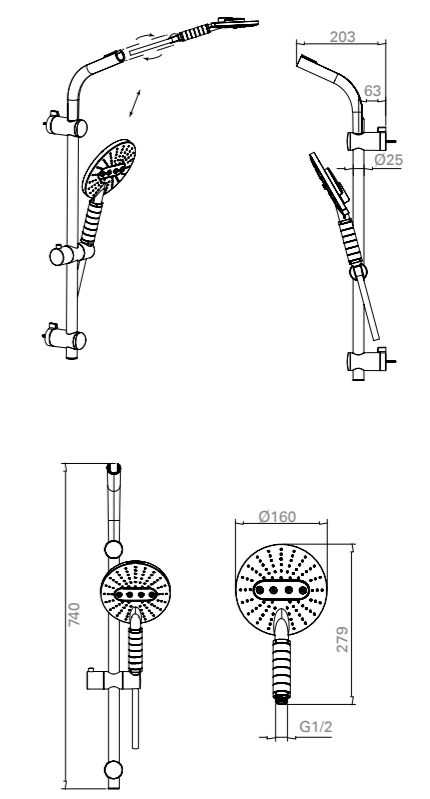

Technical Drawing