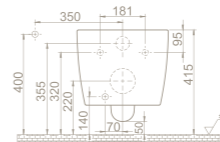

Wall Hang Bidet, Hera

BW017092U00
015600

Installation **Hidden**

Fixation

Shape **Soft**

Fixing **included**

Tap Hole Configuration

Tap Hole

Overflow **With Overflow**

BW017092U04
015600-97

BW017092U07
015608-97

BW017092U05
015607-97

BW017092U13
01560A-97

22

39x54x32

40"HC Cont. : 36
114x114x210

Truck : 36
114x114x210