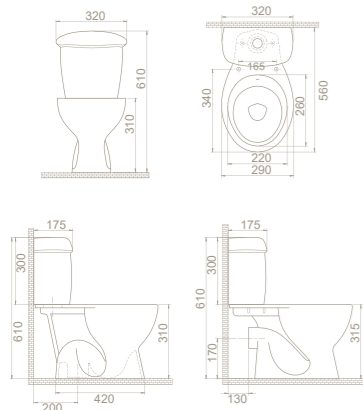

P-Type Without Bidet
KC03017PN00
008100-pw-61

P-Type With Bidet
KC03017PB00
008100-pw-61

S-Type Without Bidet
KC03017SN00
008100-w-61

S-Type With Bidet
KC03017SB00
008100-w-61

Cistern, Yumurcak
CS030010100
009100-61

Installation *Easy Fixation*
Flushing **3 - 4,5 L**
Fixing *included*

	20	11	6
	34x72x33	20x46x39	21x28x29
	40"HC Cont. : 28 108x108x241	40"HC Cont. : 64 108x108x245	40"HC Cont. : 160 114x114x242
	Truck : 28 108x108x241	Truck : 64 108x108x245	Truck : 160 114x114x242