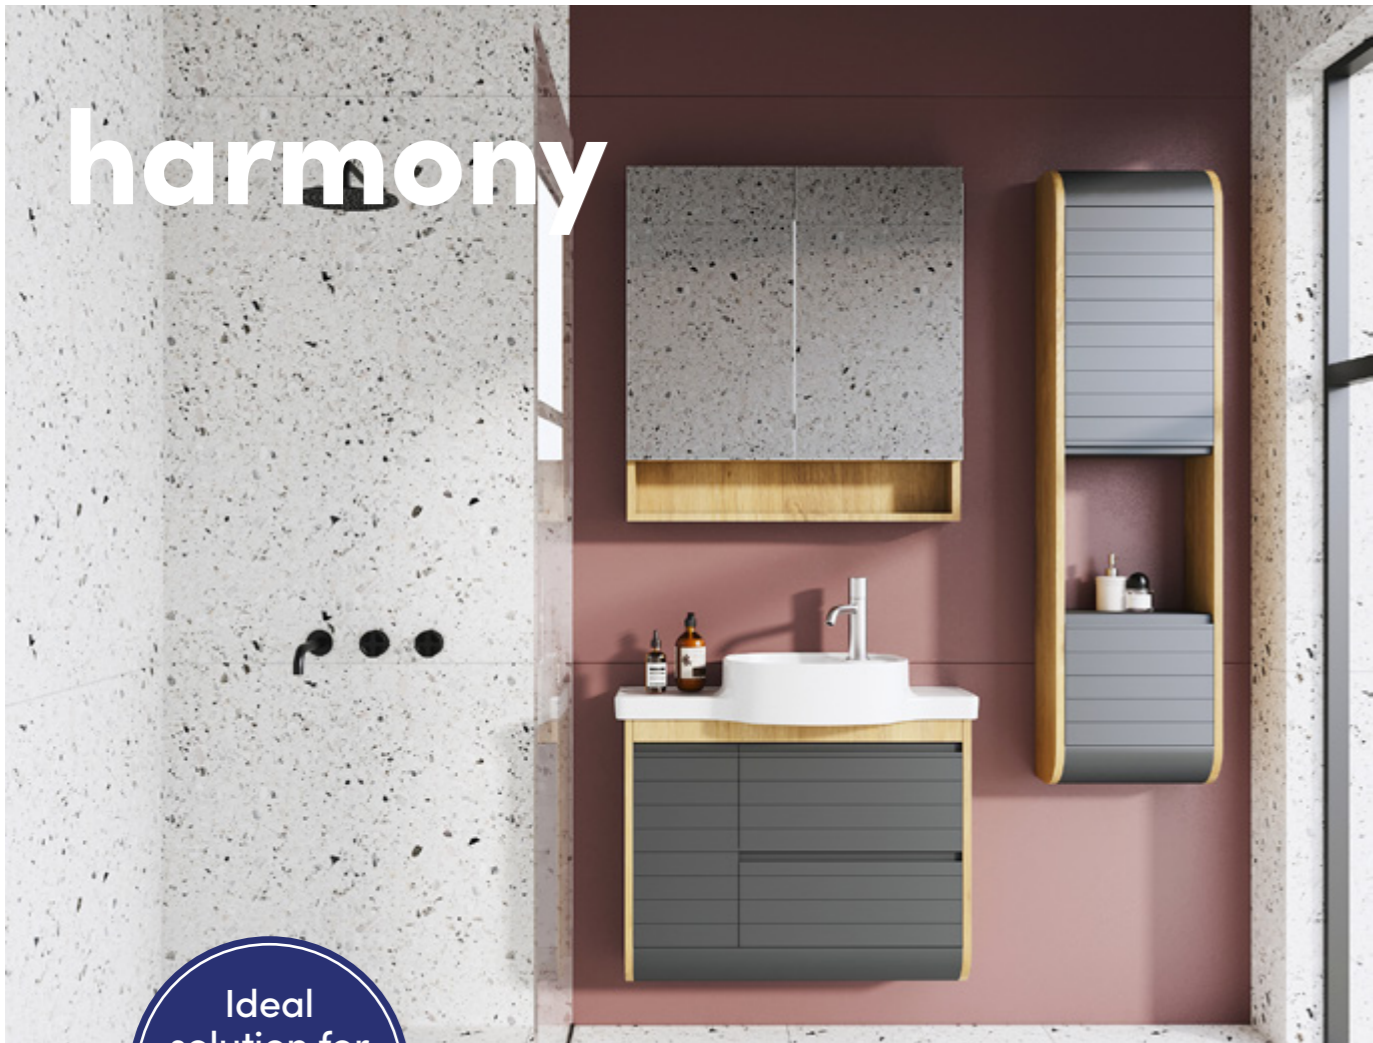

Ideal solution for narrow bathrooms

Beyond modularity, Harmony is a flexible and adaptable system that challenges the ordinary bathroom set-up positioning.

Harmony, It is assertive and at the same time matches every taste to its elegant and modern lines.