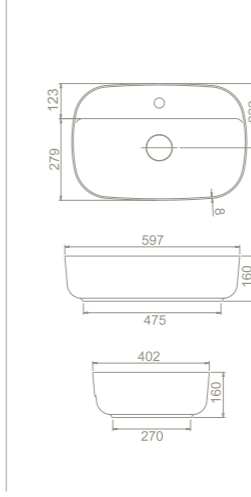

Installation
Over Counter Basin
please remove "-U" to cancel the faucet hole

1. **Colours**
2. OC007H61U04
     077100-97
   - OC007H61U07
     077108-97
   - OC007H61U05
     077107-97
   - OC007H61U13
     07710A-97

	12
	42x62x18
	40"HC Cont. : 52 103x103x248
	Truck : 52 103x103x248