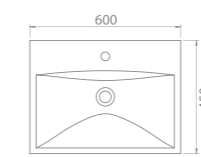

PRODUCTS

120x45 cm

VB032B52T00
032500-u
Basin, Elite

Features

Installation
Vanity / Wall hang Basin

please remove "-U"
to cancel the faucet hole

Colours

- **VB032B52T04**
  032500-97
  white matte
- **VB032B52T07**
  032508-97
  cappuccino matte
- **VB032B52T05**
  032507-97
  black matte
- **VB032B52T13**
  03250A-97
  gray matte

100x45 cm

VB032A02U00
032400-u
Basin, Elite

Installation
Vanity / Wall hang Basin

please remove "-U"
to cancel the faucet hole

- **VB032A02U04**
  032400-97
- **VB032A02U07**
  032408-97
- **VB032A02U05**
  032407-97
- **VB032A02U13**
  03240A-97

90x45 cm

VB032N82U00
032300-u
Basin, Elite

Installation
Vanity / Wall hang Basin

please remove "-U"
to cancel the faucet hole

- **VB032N82U04**
  032300-97
- **VB032N82U07**
  032308-97
- **VB032N82U05**
  032307-97
- **VB032N82U13**
  03230A-97

80x45 cm

VB032M22U00
032200-u
Basin, Elite

Installation
Vanity / Wall hang Basin

please remove "-U"
to cancel the faucet hole

- **VB032M22U04**
  032200-97
- **VB032M22U07**
  032208-97
- **VB032M22U05**
  032207-97
- **VB032M22U13**
  03220A-97

70x45 cm

VB032K42U00
032100-u
Basin, Elite

Features

Installation
Vanity / Wall hang Basin

please remove "-U"
to cancel the faucet hole

Colours

- **VB032K42U04**
  032100-97
  white matte
- **VB032K42U07**
  032108-97
  cappuccino matte
- **VB032K42U05**
  032107-97
  black matte
- **VB032K42U13**
  03210A-97
  gray matte

60x45 cm

VB032H82U00
032000-u
Basin, Elite

Installation
Vanity / Wall hang Basin

please remove "-U"
to cancel the faucet hole

- **VB032H82U04**
  032000-97
- **VB032H82U07**
  032008-97
- **VB032H82U05**
  032007-97
- **VB032H82U13**
  03200A-97

	116x42	94x42	84,7x42,2	76,2x42,5
	29	23	20	18
	20x122x49	19x102x49	19x92x49	20x82x48
	40"HC Cont. : 24 120x120x210	40"HC Cont. : 24 103x103x246	40"HC Cont. : 28 100x110x248	40"HC Cont. : 28 83x120x245
	Truck : 24 120x120x210	Truck : 24 103x103x246	Truck : 28 100x110x248	Truck : 28 83x120x245