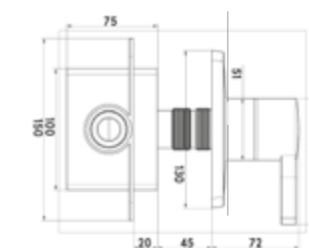

BALL VALVE (for squatting pan)

1/2 "(20mm) Clean Water entry Connection
SV05805030001611
9SV0070002

3/4 "(25mm) Clean Water entry Connection
SV05805010001611
9SV0070003

PLUS VALVE

Inlet Connection 1/2"
SV05806030001421

Inlet Connection 3/4"
SV05806010001421