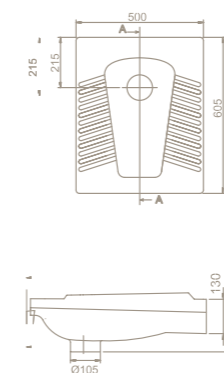

50x60 cm

SQ058P60500

004500
Squatting Pan

20

40"HC Cont. : 49
100x120x235

Truck : 49
100x120x235