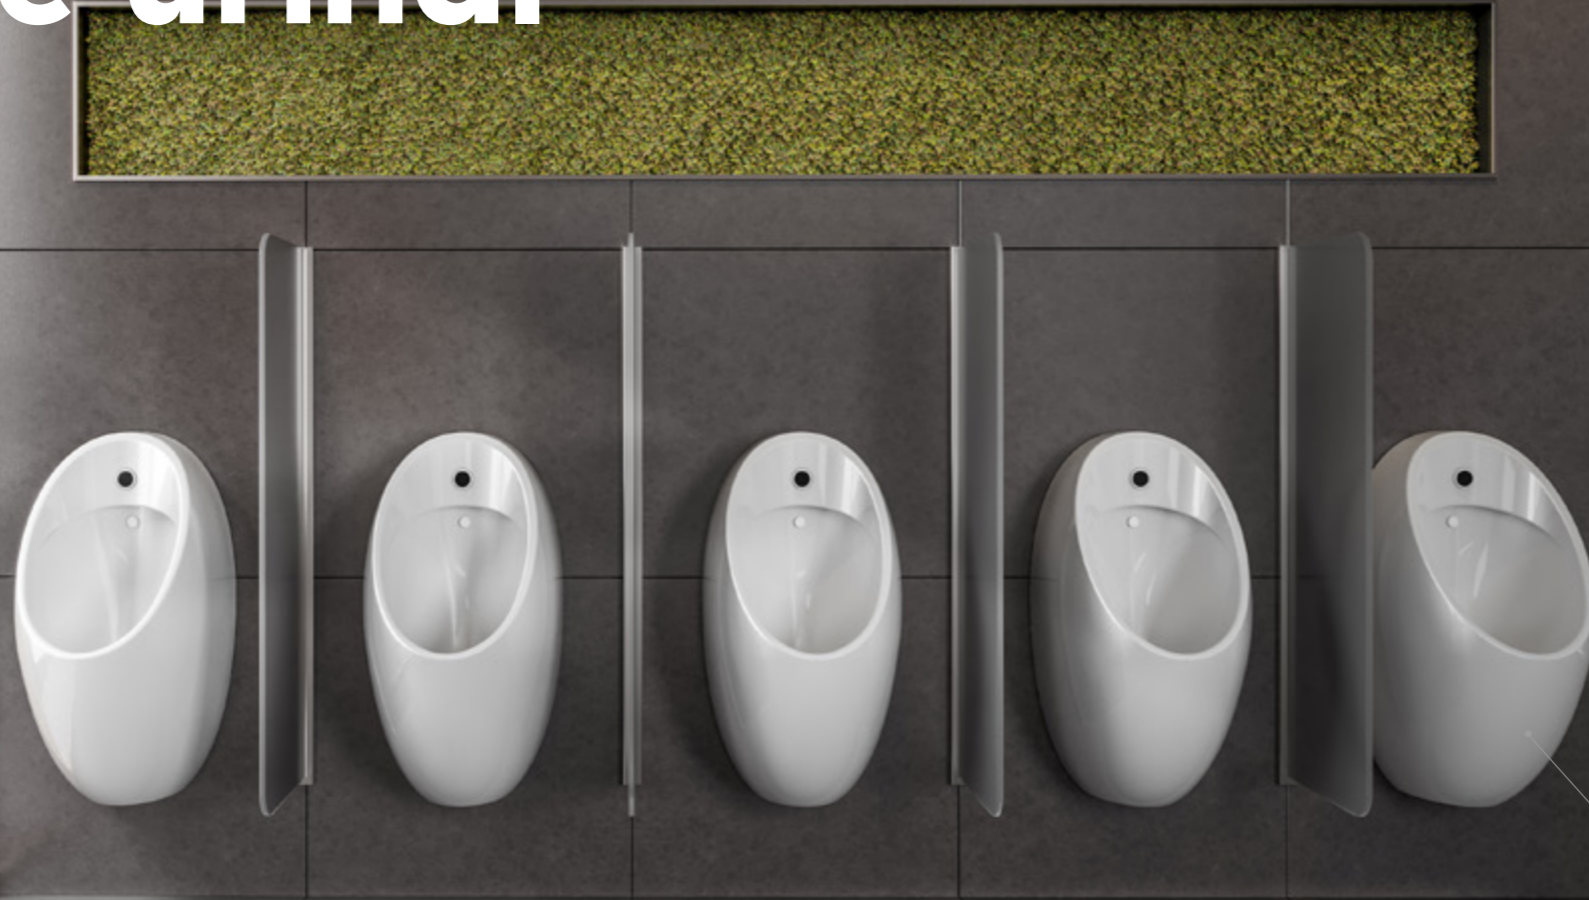

code urinal

- easy installation
- water savings
- eco-friendly, water saving technology
- hygienic and easy cleaning

Hygiene and water saving is essential in common areas.

With the help of CeraStyle intelligent urinal systems hygiene, water saving and practicability is provided effectively.

1. Technical Specifications
2. Mains or battery powered
   - Electronic control system
   - Specially designed adjustable water regulator
   - Pre-flush property
   - Easy Installation
   - Plug@Play
   - Water Saving
   - Environment Friendly
   - Battery Operation
   - Easy Maintenance
   - Maximum hygiene