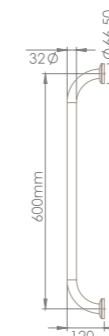

PRODUCTS

Grab Bars Shiny Chrome

Angled Grab Bar
AD05806031100001

Features

Bidet *Without / With* Installation **Easy Fixation**
Flushing **4 - 6 L**
Fixing **included**

Standard System Installation **Hidden Fixation**
Flushing **4 - 6 L**
Shape **Soft**
Fixing **Not included**

Fixing **Not included**
Bowl **Center**
Installation **Wall Hang**
please remove "-U" to cancel the faucet hole

SC00501S50022931

Features

- Duroplast
- Easy Take Off
- Hinges **Stainless Steel**

Features

- 3/8" Brass Connection
- Delayed Fill Valve
- Water pressure range: 0,3-10 bar
- Certifications: UPC

- 38
- 39x81x48
- 40"HC Cont. : 12
  80x120x234
- Truck : 12
  80x120x234

24

39x72,5x37,5

40"HC Cont. : 24
114x114x240

Truck : 24
114x114x240

15

20x62x53

40"HC Cont. : 32
108x108x246

Truck : 32
108x108x246

This serie of closet and Basin is designed for disabled for their easy use and comfort in their bathroom.