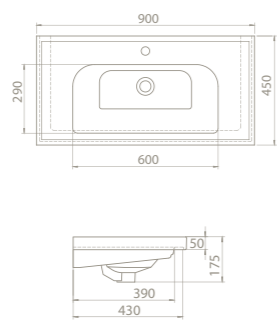

PRODUCTS

100x45 cm

VB015A02U00
031400-u
Basin, Frame

Features

Installation
Vanity / Wall hang Basin

please remove "-U"
to cancel the faucet hole

Colours

- **VB015A02U04**
  031400-97
  white matte
- **VB015A02U07**
  031408-97
  cappuccino matte
- **VB015A02U05**
  031407-97
  black matte
- **VB015A02U13**
  03140A-97
  gray matte

90x45 cm

VB015N82U00
031300-u
Basin, Frame

Installation

Vanity / Wall hang Basin

please remove "-U"
to cancel the faucet hole

- **VB015N82U04**
  031300-97
- **VB015N82U07**
  031308-97
- **VB015N82U05**
  031307-97
- **VB015N82U13**
  03130A-97

80x45 cm

VB015M22U00
031200-u
Basin, Frame

Installation

Vanity / Wall hang Basin

please remove "-U"
to cancel the faucet hole

- **VB015M22U04**
  031200-97
- **VB015M22U07**
  031208-97
- **VB015M22U05**
  031207-97
- **VB015M22U13**
  03120A-97

70x45 cm

VB015K42U00
031100-u
Basin, Frame

Installation

Vanity / Wall hang Basin

please remove "-U"
to cancel the faucet hole

- **VB015K42U04**
  031100-97
- **VB015K42U07**
  031108-97
- **VB015K42U05**
  031107-97
- **VB015K42U13**
  03110A-97

65x45 cm

VB015J32U00
030800-u
Basin, Frame

Features

Installation
Vanity / Wall hang Basin

please remove "-U"
to cancel the faucet hole

Colours

- **VB015J32U04**
  030800-97
  white matte
- **VB015J32U07**
  030808-97
  cappuccino matte
- **VB015J32U05**
  030807-97
  black matte
- **VB015J32U13**
  03080A-97
  gray matte

60x45 cm

VB015H82U00
031000-u
Basin, Frame

Installation

Vanity / Wall hang Basin

please remove "-U"
to cancel the faucet hole

- **VB015H82U04**
  031000-97
- **VB015H82U07**
  031008-97
- **VB015H82U05**
  031007-97
- **VB015H82U13**
  03100A-97

50x38 cm

VB015F52U00
030900-u
Basin, Frame

Installation

Vanity / Wall hang Basin

please remove "-U"
to cancel the faucet hole

- **VB015F52U04**
  030900-97
- **VB015F52U07**
  030908-97
- **VB015F52U05**
  030907-97
- **VB015F52U13**
  03090A-97

* Left Tap Hole

50x28 cm