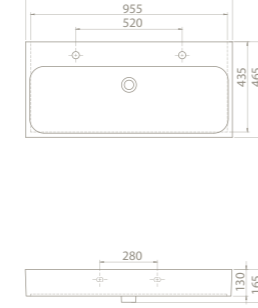

100x47 cm

VB022A12U00
080300-u
Basin, Pinto

Installation
Vanity / Wall hang Basin
please remove "-U"
to cancel the faucet hole

- **VB022A12U04**
  080300-97
- **VB022A12U07**
  080308-97
- **VB022A12U05**
  080307-97
- **VB022A12U13**
  08030A-97