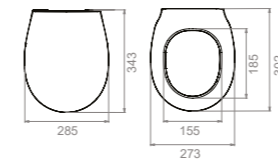

Click-clack Basin Drains