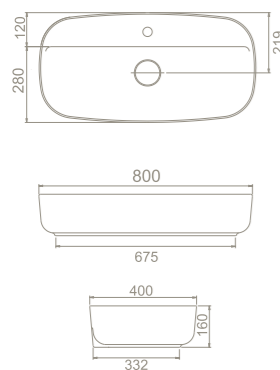

PRODUCTS

80x40 cm

OC007M01U00
077300-u
Basin, Aqua

Features

Installation
Over Counter Basin
please remove "-U"
to cancel the faucet hole

Colours

- OC007M01U04
  077300-97
  white matte
- OC007M01U07
  077308-97
  cappuccino matte
- OC007M01U05
  077307-97
  black matte
- OC007M01U13
  07730A-97
  gray matte

	17
	41x81x18
	40"HC Cont. : 28 83x120x241
	Truck : 28 83x120x259