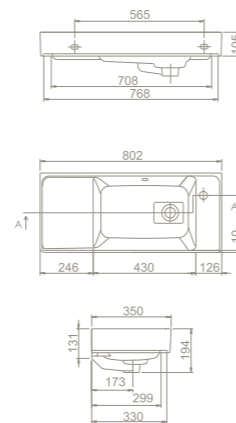

80x35 cm

VB012T52R00
044700-u
Basin, Sharp

Ceramic Cap

Installation
Vanity / Wall hang Basin
please remove "-U"
to cancel the faucet hole

- **VB012T52R04**
  044700-97
- **VB012T52R07**
  044700-97
- **VB012T52R05**
  044707-97
- **VB012T52R13**
  04470A-97

NEW 50x30 cm

WB012T92U00
Basin, Sharp

Features

Installation
Vanity / Wall hang Basin
please remove "-U"
to cancel the faucet hole

Colours

- **WB012T92U04**
  white matte
- **WB012T92U07**
  cappuccino matte
- **WB012T92U05**
  black matte
- **WB012T92U13**
  gray matte

NEW 40x30 cm

WB012T82U00
Basin, Sharp

Installation
Vanity / Wall hang Basin

please remove "-U"
to cancel the faucet hole

- **WB012T82U04**
- **WB012T82U07**
- **WB012T82U05**
- **WB012T82U13**

Right Tap Hole

NEW 50x25 cm

WB012F22R00
Basin, Sharp

Installation
Vanity / Wall hang Basin

please remove "-U"
to cancel the faucet hole

- **WB012F22R04**
- **WB012F22R07**
- **WB012F22R05**
- **WB012F22R13**

Left Tap Hole

NEW 50x25 cm

WB012F22L00
Basin, Sharp

Installation
Vanity / Wall hang Basin

please remove "-U"
to cancel the faucet hole

- **WB012F22L04**
- **WB012F22L07**
- **WB012F22L05**
- **WB012F22L13**

	43x45	70x30
	14	16
	20x50x53	21x82x38
	40"HC Cont. : 52 110x110x246	40"HC Cont. : 30 88x100x245
	Truck : 52 110x110x266	Truck : 30 88x100x245