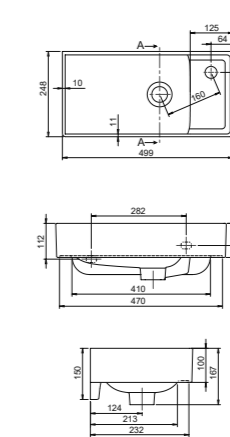

PRODUCTS

NEW 85x38 cm
WB012N42U00
Basin, Sharp

Features

Installation
Vanity / Wall hang Basin
please remove "-U"
to cancel the faucet hole

Colours

- WB012N42U04
  white matte
- WB012N42U07
  cappuccino matte
- WB012N42U05
  black matte
- WB012N42U13
  gray matte

NEW 65x38 cm
WB012J02U00
Basin, Sharp

Installation
Vanity / Wall hang Basin
please remove "-U"
to cancel the faucet hole

- WB012J02U04
- WB012J02U07
- WB012J02U05
- WB012J02U13

NEW 60x30 cm
WB012H52R00
Basin, Sharp

Installation
Vanity / Wall hang Basin
please remove "-U"
to cancel the faucet hole

- WB012H52R04
- WB012H52R07
- WB012H52R05
- WB012H52R13

NEW 60x30 cm
WB012H52L00
Basin, Sharp

Installation
Vanity / Wall hang Basin
please remove "-U"
to cancel the faucet hole

- WB012H52L04
- WB012H52L07
- WB012H52L05
- WB012H52L13

NEW 50x30 cm
WB012T92U00
Basin, Sharp

Features

Installation
Vanity / Wall hang Basin
please remove "-U"
to cancel the faucet hole

Colours

- WB012T92U04
  white matte
- WB012T92U07
  cappuccino matte
- WB012T92U05
  black matte
- WB012T92U13
  gray matte

NEW 40x30 cm
WB012T82U00
Basin, Sharp

Installation
Vanity / Wall hang Basin
please remove "-U"
to cancel the faucet hole

- WB012T82U04
- WB012T82U07
- WB012T82U05
- WB012T82U13

NEW 50x25 cm
WB012F22R00
Basin, Sharp

Installation
Vanity / Wall hang Basin
please remove "-U"
to cancel the faucet hole

- WB012F22R04
- WB012F22R07
- WB012F22R05
- WB012F22R13

NEW 50x25 cm
WB012F22L00
Basin, Sharp

Installation
Vanity / Wall hang Basin
please remove "-U"
to cancel the faucet hole

- WB012F22L04
- WB012F22L07
- WB012F22L05
- WB012F22L13

	80x35,5	61x35	56,5x28
	19	14	14
	19x86x41	19x66x40	17x61x32
	40"HC Cont. : 27 90x105x245	40"HC Cont. : 44 110x110x245	40"HC Cont. : 56 80x120x249
	Truck : 27 90x105x245	Truck : 44 110x110x245	Truck : 56 80x120x249