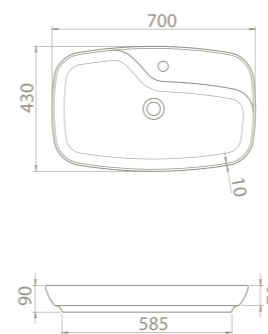

70x42 cm

OC061T01U00
Over Counter Basin, Nova

Installation
Over Counter Basin
please remove "-U"
to cancel the faucet hole

- **OC061T01U04**
  white matte
- **OC061T01U07**
  cappuccino matte
- **OC061T01U05**
  black matte
- **OC061T01U13**
  gray matte

16

44x71x16

40"HC Cont. : 60
114x114x248

Truck : 60
114x114x248