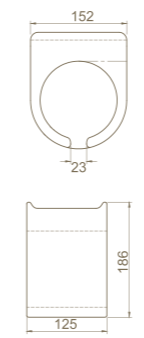

PRODUCTS

ET059R60000
010500
Defne

ET059R50000
010400
Defne

AH059R00000
010800
Defne

TK059P80000
010200
Defne

SA059P90000
010000
Defne

SA059R10000
010300
Defne

Installation **Hidden Fixation**
Fixing **included**
Shape **Square**

Installation **Hidden Fixation**
Fixing **included**
Shape **Square**

Installation **Hidden Fixation**
Fixing **included**
Shape **Square**

Installation **Hidden Fixation**
Fixing **included**
Shape **Square**
• consists plastic roller

Installation **Hidden Fixation**
Fixing **included**
Shape **Square**

Installation **Hidden Fixation**
Fixing **included**
Shape **Square**

1. Colours
2. ET059R60004
     010500-97
     white matte
   - ET059R60007
     010508-97
     cappuccino matte
   - ET059R60005
     010507-97
     black matte
   - ET059R60013
     01050A-97
     gray matte

- ET059R50004
  010400-97
- ET059R50007
  010408-97
- ET059R50005
  010407-97
- ET059R50013
  01040A-97

- AH059R00004
  010800-97
- AH059R00007
  010808-97
- AH059R00005
  010807-97
- AH059R00013
  01080A-97

1. Colours
2. TK059P80004
     010200-97
     white matte
   - TK059P80007
     010208-97
     cappuccino matte
   - TK059P80005
     010207-97
     black matte
   - TK059P80013
     01020A-97
     gray matte

- SA059P90004
  010000-97
- SA059P90007
  010008-97
- SA059P90005
  010007-97
- SA059P90013
  01000A-97

- SA059R10004
  010300-97
- SA059R10007
  010308-97
- SA059R10005
  010307-97
- SA059R10013
  01030A-97

	4	2,4	1
	31x61x16	34x51x12	38x39x20
	40"HC Cont. : 180 100x120x111	40"HC Cont. : 264 100x100x116	40"HC Cont. : 768 100x100x94
	Truck : 180 100x120x111	Truck : 264 100x100x116	Truck : 768 100x100x94

	3	2	1
	38x62x15	41x41x18	38x46x13
	40"HC Cont. : 280 100x120x117	40"HC Cont. : 448 100x100x105	40"HC Cont. : 576 100x100x128
	Truck : 280 100x120x117	Truck : 448 100x100x105	Truck : 576 114x114x263