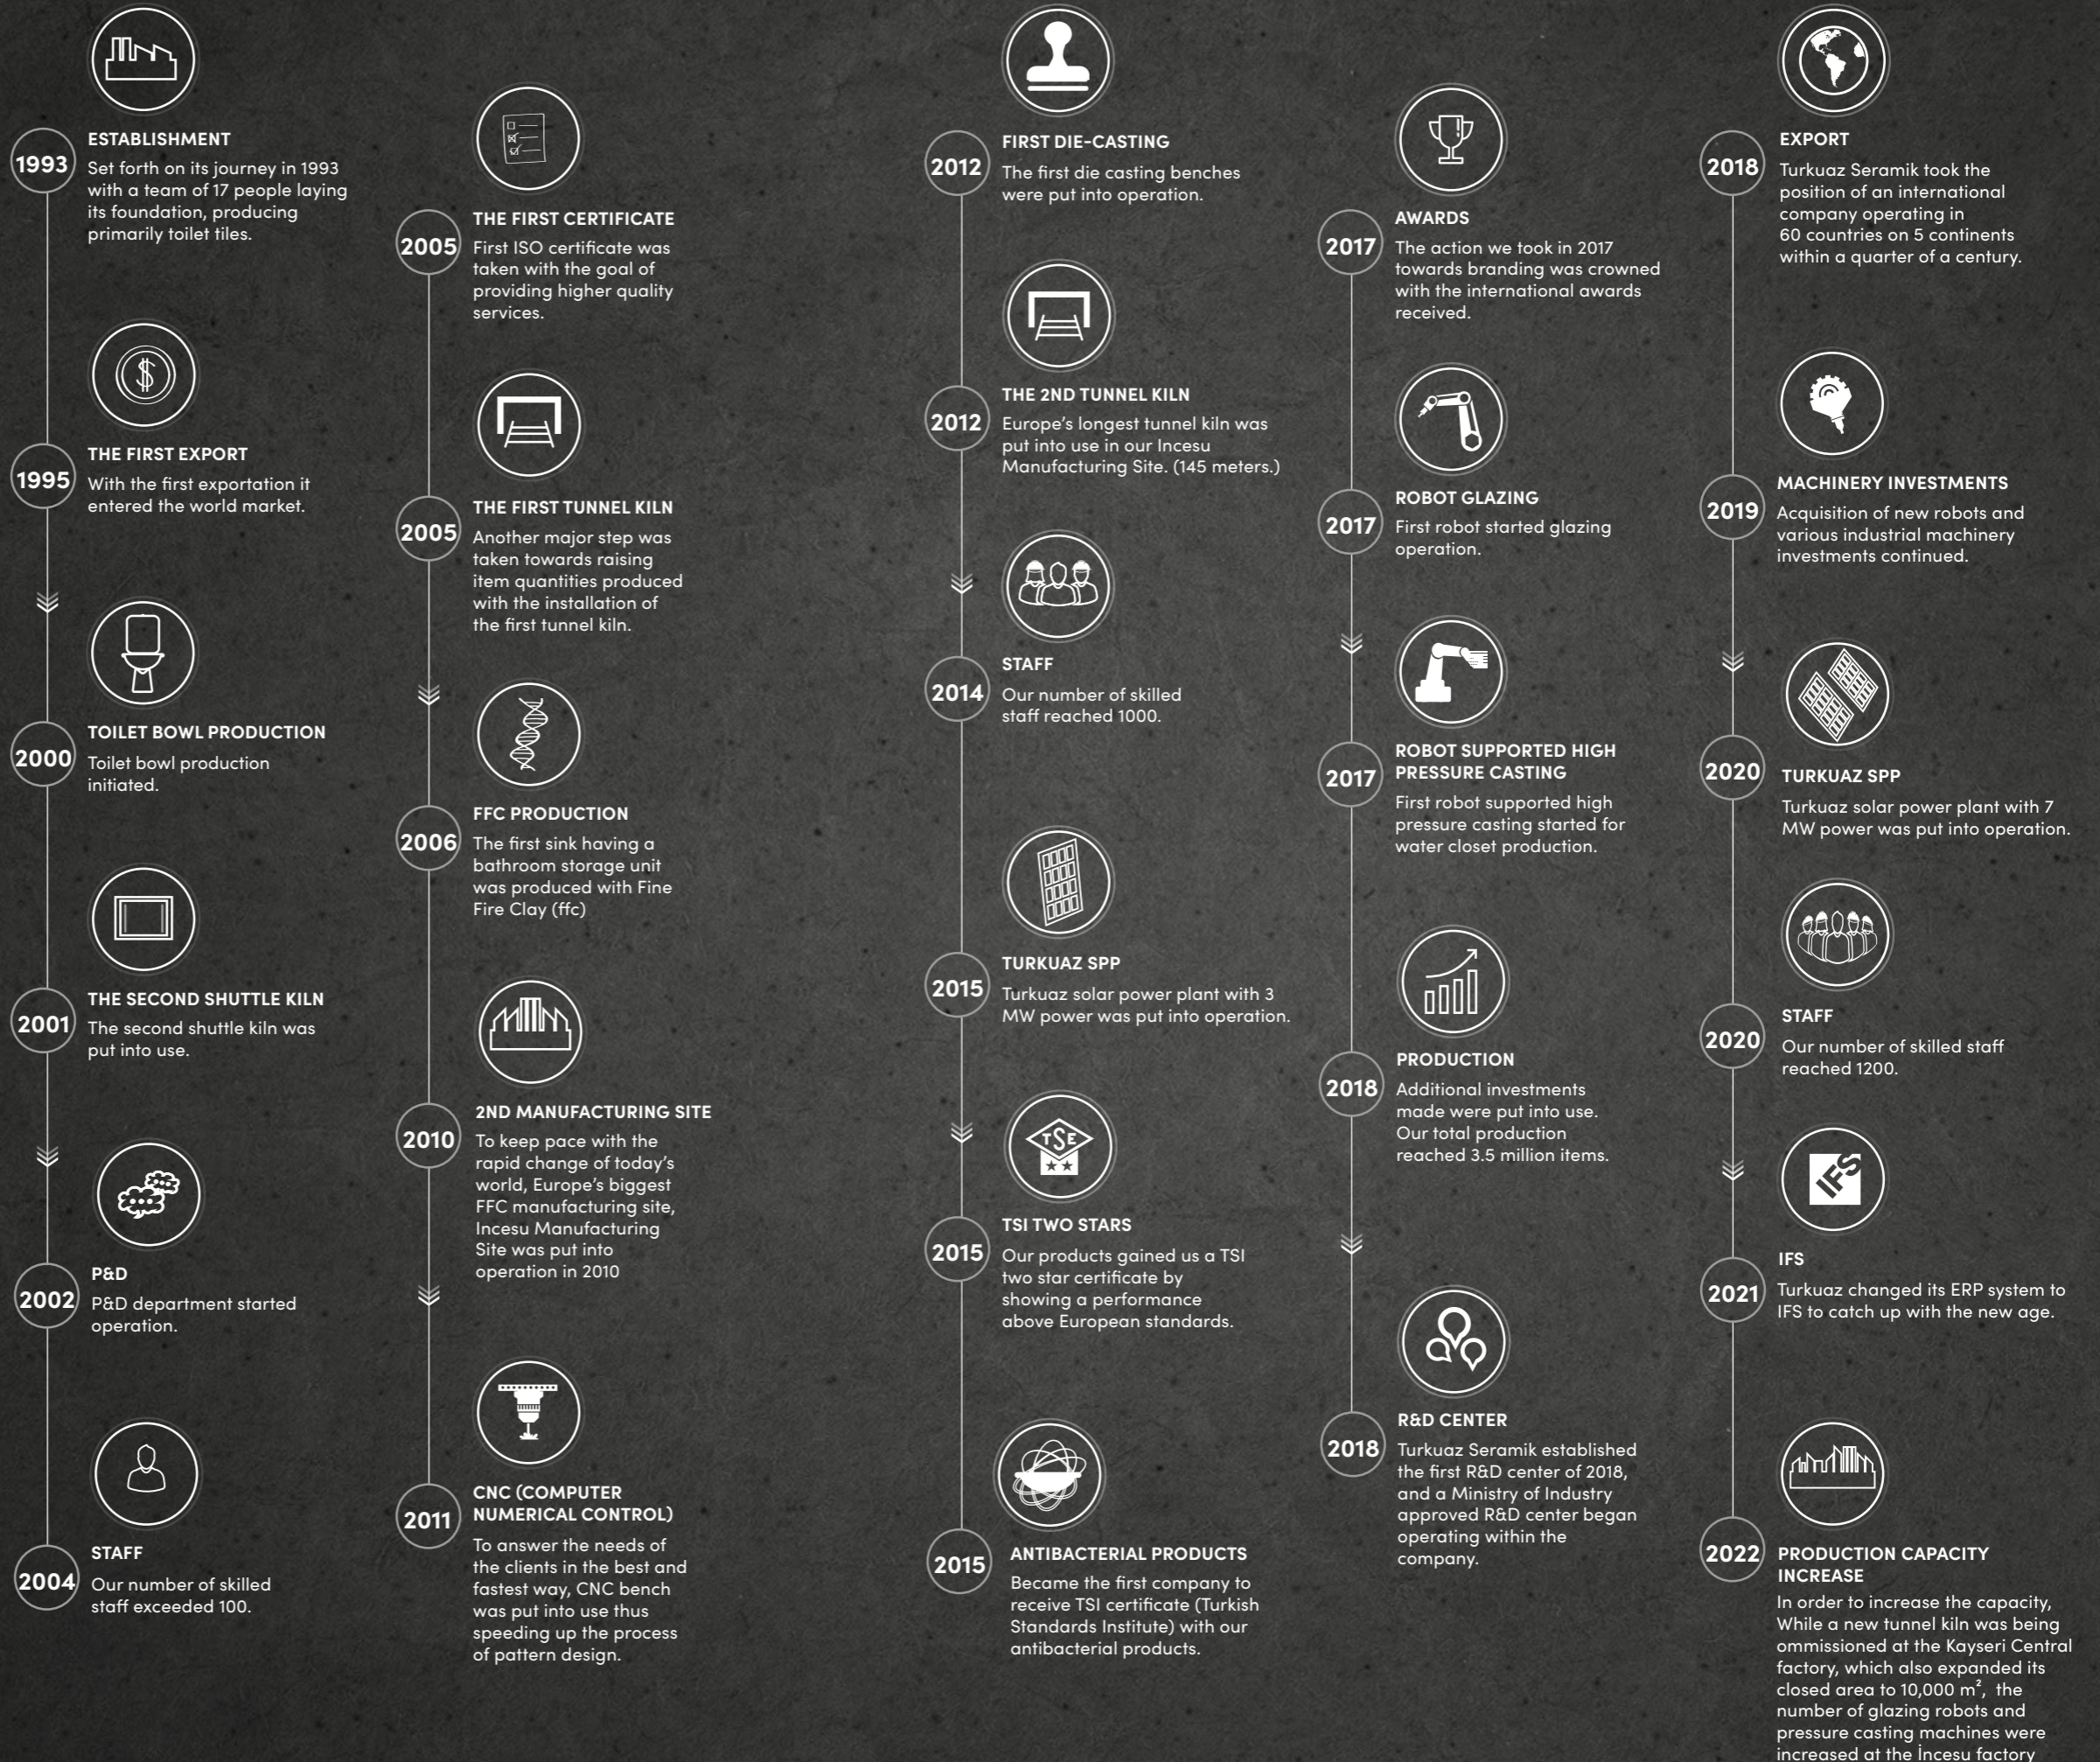

While adding a new touch to the well-known and timeless lines, we are creating highly energetic spaces deriving inspiration from today for the future. We are combining simplicity and aesthetics in our bathroom sets in a way to evoke luxurious, smart and modern feelings.