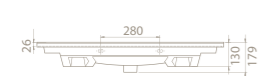

PRODUCTS

100x45 cm

VB048A02U00
067600-u
Basin, Arte

Features

Installation
Vanity / Wall hang Basin

please remove "-U"
to cancel the faucet hole

85x45 cm

VB048N52U00
067500-u
Basin, Arte

Installation
Vanity / Wall hang Basin

please remove "-U"
to cancel the faucet hole

75x45 cm

VB048L22U00
067400-u
Basin, Arte

Installation
Vanity / Wall hang Basin

please remove "-U"
to cancel the faucet hole

65x45 cm

VB048J32U00
067300-u
Basin, Arte

Installation
Vanity / Wall hang Basin

please remove "-U"
to cancel the faucet hole

55x36,5 cm

VB048G12U00
067200-u
Basin, Arte

Features

Installation
Vanity / Wall hang Basin

please remove "-U"
to cancel the faucet hole

	97x43,5	81,5x42,5	72,5x43,5	62x43
	21	19	16	14
	21x103x52	19x88x50	18x77x49	18x67x49
	40°HC Cont. : 24 103x103x242	40°HC Cont. : 28 93x110x252	40°HC Cont. : 40 114x114x244	40°HC Cont. : 46 105x120x256
	Truck : 24 103x103x263	Truck : 28 93x110x252	Truck : 40 114x114x256	Truck : 46 105x120x256

	51,7x35
	11
	18x56x39
	40°HC Cont. : 64 110x110x248
	Truck : 64 110x110x266