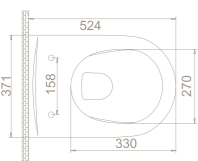

HC00206PN00
019100-w

HC00206PB00
019100

Rimless System
Installation *Hidden Fixation*
Flushing **4 - 6 L**
Shape *Soft*
Fixing *included*

Features

Colours

HC00206PN04
019100-w-97
white matte

HC00206PN07
019108-w-97
cappuccino matte

HC00206PN05
019107-w-97
black matte

HC00206PN13
01910A-w-97
gray matte

25	39x55x37	40°HC Cont. : 25 93x114x246	Truck : 31 114x114x246

Wall Hang Toilet, City