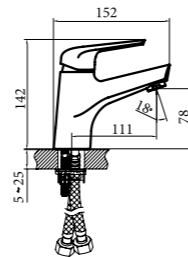

Basin Mixer

WM04705010000021
9FA133W99N10

Quantity in box 8

- 35 mm ceramic cartridge with adjustable temperature Flow Rate Limitation
- User friendly faucet knob with 180 degree moving angle
- Easy installation
- 5 Year guarantee