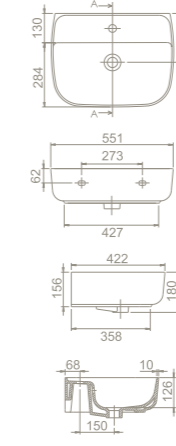

55x42 cm

OC007G42U00
078500-u
Basin, Aqua

Fixing **Not included**
Bowl Center
Installation **Pedestal / Wall Hang**
please remove "-U"
to cancel the faucet hole

- OC007G42U04
  078500-97
- OC007G42U07
  078508-97
- OC007G42U05
  078507-97
- OC007G42U13
  07850A-97

	14
	20x57x45
	40"HC Cont. : 60 100x120x240
	Truck : 60 100x120x240