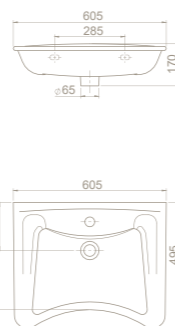

15

20x62x53

40"HC Cont. : 32
108x108x246

Truck : 32
108x108x246