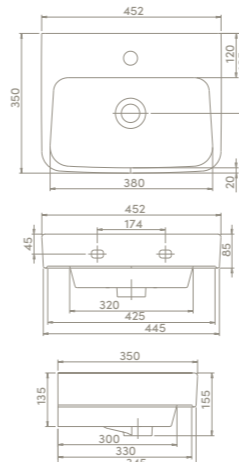

11	10	7	6
19x47x38	20x73x20	26x32x31	23x27x26
40"HC Cont. : 72 103x103x245	40"HC Cont. : 99 114x114x254	40"HC Cont. : 120 114x114x231	40"HC Cont. : 120 80x120x240
Truck : 72 103x103x245	Truck : 99 114x114x254	Truck : 120 114x114x231	Truck : 120 80x120x240