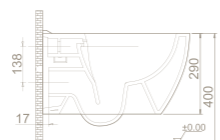

Cold water connection
HC00206PC00
019100 - S

Cold / Hot Water connection
HC00206PH00
019100 - D

Rimless System
Bidet *Integrated*
Installation *Hidden Fixation*
Flushing **4 - 6 L**
Shape *Soft*
Fixing *included*

HC00206PC04
019100-S-97 /

HC00206PH04
019100-D-97

HC00206PC07
019108-S-97 /

HC00206PH07
019108-D-97

HC00206PC05
019107-S-97 /

HC00206PH05
019107-D-97

HC00206PC13
01910A-S-97 /

HC00206PH13
01910A-D-97

25	39x55x37	40°HC Cont. : 25 93x114x246	Truck : 31 114x114x246

Wall Hang Bidet, City

BW002092U00
015700

Installation *Hidden Fixation*
Shape *Soft*
Fixing *included*
Tap Hole Configuration *Tap Hole*
Overflow *With Overflow*

BW002092U04
015700-97

BW002092U07
015708-97

BW002092U05
015707-97

BW002092U13
01570A-97

21	39x54x33	40°HC Cont. : 36 114x114x241	Truck : 36 114x114x241