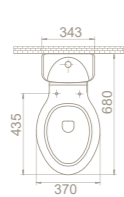

PRODUCTS

P-Type Without Bidet
WC01817PN00
028300-pw

P-Type With Bidet
WC01817PB00
028300-p

Cistern, Ova
CS010010100
009300

S-Type Without Bidet
WC01817SN00
028300-w

S-Type With Bidet
WC01817SB00
028300

HC01805PN00
018400-w

HC01805PB00
018400

BW018092U00
015200

BC01803FN00
029100-w

BC01803FB00
029100

YB018082U00
005400

VB018A32U00
082600-u
Basin, Lila

VB018M22U00
082400-u
Basin, Lila

SC01802P10002831

Features

- PP
- Easy Take Off
- Plastic Hinges

160000 000 31

160000 000 28

IM01801020120022

Features

- 3/8" Brass Connection
- Delayed Fill Valve
- Water pressure range:
  0,3-10 bar
- Certifications
  UPC

Installation **Easy Fixation**
Flushing **3 - 4,5 L**
Fixing **included**

Features

33

37x86x42

40"HC Cont. : 15
85x110x247

Truck : 15
85x110x247

Standard System
Installation **Easy Fixation**
Flushing **4 - 6 L**
Fixing **Not included**

14

39x54x37

40"HC Cont. : 25
93x114x246

Truck : 31
114x114x234

Bidet Top Hole
Installation **Easy Fixation**
Fixing **Not included**

17

39x54x37

40"HC Cont. : 36
114x114x233

Truck : 36
114x114x233

Standard System
Bidet **Without / With**
Installation **Easy Fixation**
Flushing **4 - 6 L**
Fixing **included**
*please remove "-W" for
bidet hole*

24

38x56x42

40"HC Cont. : 20
114x114x256

Truck : 20
114x114x256

Features

21

37x56x44

40"HC Cont. : 30
114x114x231

Truck : 30
114x114x231

Fixing **Not included**
Bowl **Center**
Installation **Vanity/Wall Hang**
*please remove "-U"
to cancel the faucet hole*

96x33,5

25

19x102x51

40"HC Cont. : 24
103x103x240

Truck : 24
103x103x256

Fixing **Not included**
Bowl **Center**
Installation **Vanity/Wall Hang**
*please remove "-U"
to cancel the faucet hole*

75x33,5

19

19x82x49

40"HC Cont. : 28
83x120x246

Truck : 30
83x120x246