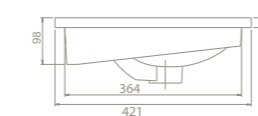

UPDATED DESIGN
24x42 cm
TB014D52U00
071100-u
In Countertop Basin, Mini

Installation
Vanity / Wall hang Basin
please remove "-U"
to cancel the faucet hole

Smart Solutions for Narrow Spaces
Mini washbasins allow you to breath even in a narrow bathroom.

Thanks to Mini you gain extra room even when the space is limited. By combining the Mini washbasin with a bath cabinet you will have usefull storage place and an enlarged bathroom.

	40,3x22,5
	5
	16x45x27
	40"HC Cont. : 120 100x100x252
	Truck : 120 100x100x252