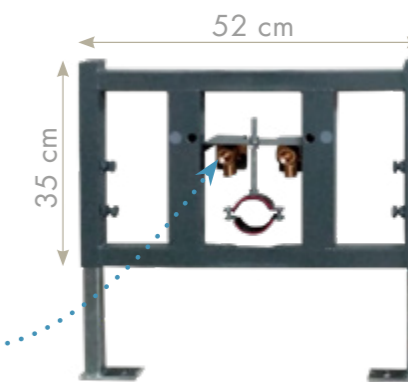

Bidet Frame (35cm)

BF05802000200001

ENHANCED QUALITY BRASS
Makes our Brass Elbow Resistant