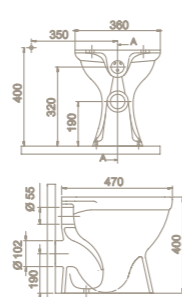

Toilets - P Type