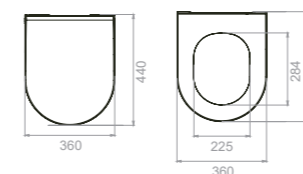

Features

- Duroplast
- Easy Take Off
- Hinges Stainless Steel