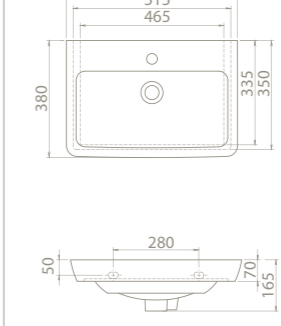

55x38 cm

VB067G22U00
068000-u
Basin, Porto

Installation
Vanity / Wall hang Basin
please remove "-U"
to cancel the faucet hole

- **VB067G22U04**
  068000-97
- **VB067G22U07**
  068008-97
- **VB067G22U05**
  068007-97
- **VB067G22U13**
  06800A-97

max	76x33,5	55,5x33,3	46x33,3
kg	21	13	11
	20x88x42	19x66x42	18x57x43
	40"HC Cont. : 32 93x110x243	40"HC Cont. : 54 105x120x242	40"HC Cont. : 64 110x110x247
	Truck : 32 93x110x266	Truck : 54 105x120x266	Truck : 64 110x110x265