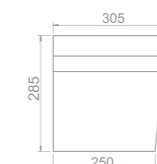

Half Pedestal, Cubic

PD063110000
016000
Pedestal, Bella

Features

Installation
Over Counter Basin
Wall Hang Basin/Half Pedestal

please remove "-U"
to cancel the faucet hole

	14		7
	19x74x50		31x32x31
	40"HC Cont. : 34 114x114x253		40"HC Cont. : 63 92x96x262
	Truck : 34 114x114x253		Truck : 63 92x96x262