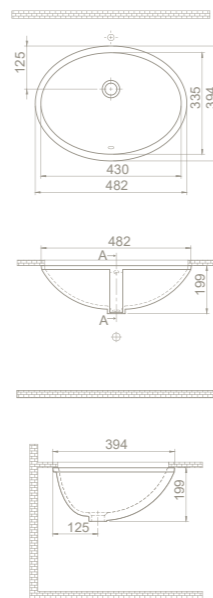

PRODUCTS

55x43 cm

UB058G42W00
070100
Under Counter Basin

Features

Installation
Under Counter Basin

48x39 cm

UB058E92W00
070200
Under Counter Basin

Installation
Under Counter Basin

42x34 cm

UB058D82W00
070000
Under Counter Basin

Installation
Under Counter Basin

35x30 cm

UB058C92W00
070500
Under Counter Basin

Installation
Under Counter Basin

55x40 cm

UB058G32W00
070400
Under Counter Basin, City

Features

Installation
Under Counter Basin

Ø 38 cm

UB065D22W00
070600
Under Counter Basin, Suit

Installation
Under Counter Basin
Wall Hang Basin/Half Pedestal
depth: 14,6 cm

11	8	6	4
43x49x7	45x53x7	43x49x7	36x40x11
40"HC Cont. : 96 100x120x185	40"HC Cont. : 96 92x107x190	40"HC Cont. : 96 88x100x190	40"HC Cont. : 96 81x110x195
Truck : 96 100x120x185	Truck : 96 92x107x190	Truck : 96 88x100x190	Truck : 96 81x110x195

9	9
43x56x9	45x45x24
40"HC Cont. : 80 100x100x195	40"HC Cont. : 60 114x114x250
Truck : 80 100x100x195	Truck : 60 114x114x250