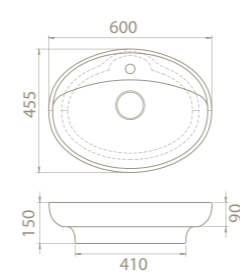

cerastyle.com