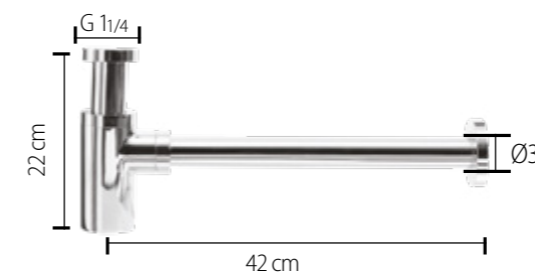

Basin Siphon 42 cm

BS05805000002011
9SP0021000